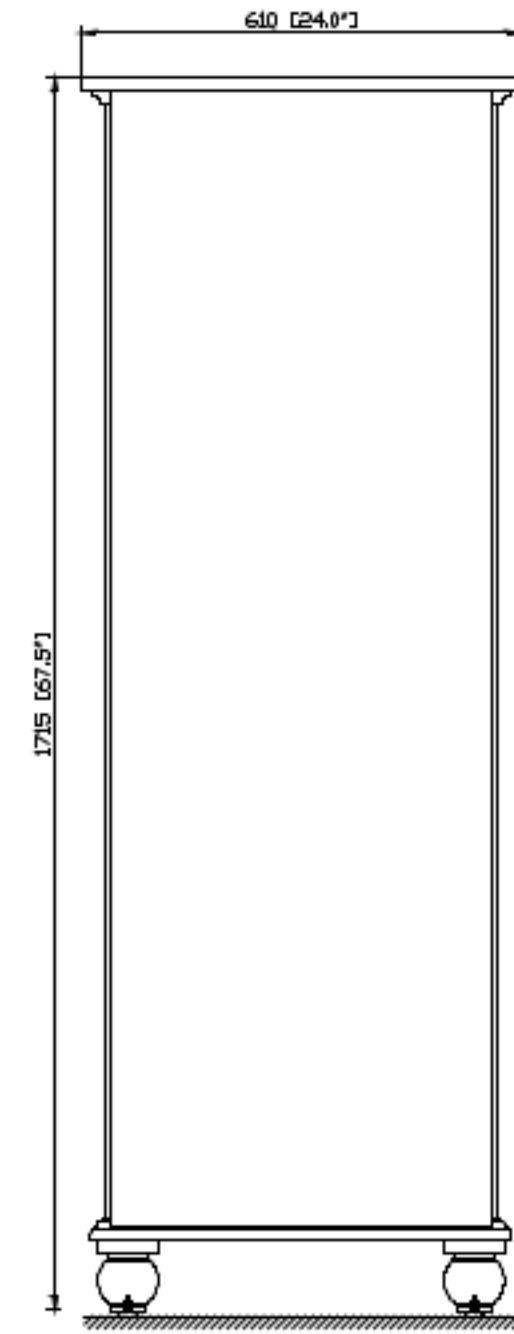

Avanity

THOMPSON-LT24-CL
THOMPSON-LT24-FW

Features

- Solid poplar frame and birch veneer plywood
- 2 soft-close doors
- 4 soft-close drawers
- Black bronze finish hardware
- Adjustable height levelers

Colors / Finishes

- Charcoal Glaze
- French White

Nominal Dimension

- 24W x 16D x 67.5H (inches)

Related Items

Vanity	THOMPSON-CL	THOMPSON-FW
--------	-------------	-------------

Product Diagrams

Front

Back

Side

Top