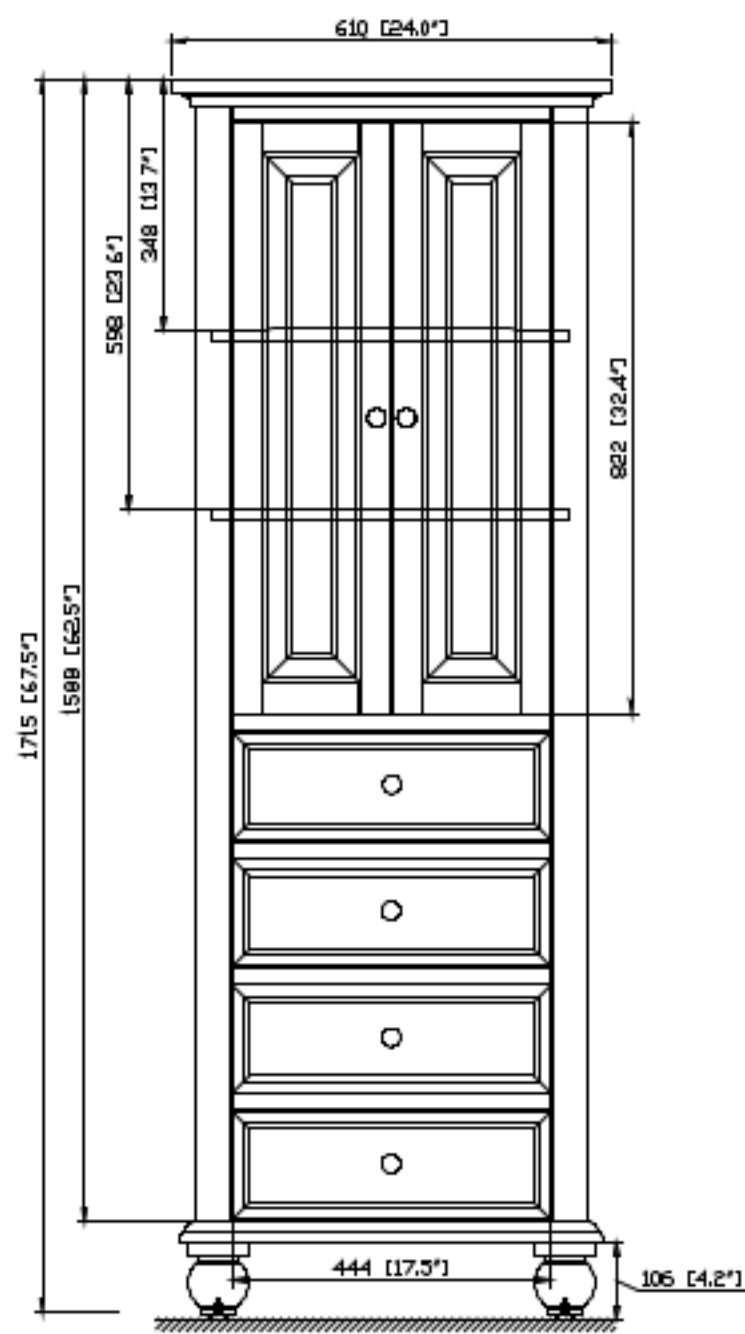

Avanity

THOMPSON-LT24-CL
THOMPSON-LT24-FW

Features

- Solid poplar frame and birch veneer plywood
- 2 soft-close doors
- 4 soft-close drawers
- Black bronze finish hardware
- Adjustable height levelers

Colors / Finishes

- Charcoal Glaze
- French White

Nominal Dimension

- 24W x 16D x 67.5H (inches)

Related Items

Vanity	THOMPSON-CL	THOMPSON-FW
--------	-------------	-------------

Product Diagrams

Front

Back

Side

Top