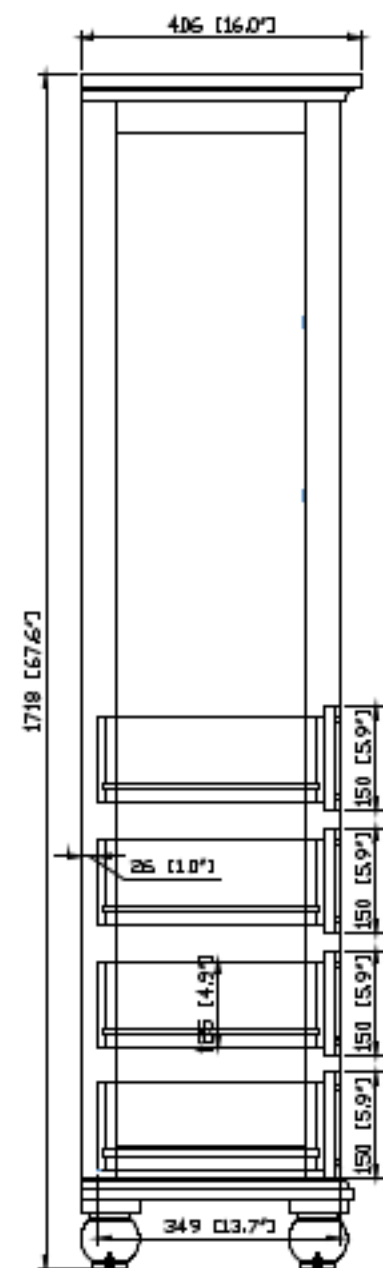

Avanity

THOMPSON-LT24-CL
THOMPSON-LT24-FW

Features

- Solid poplar frame and birch veneer plywood
- 2 soft-close doors
- 4 soft-close drawers
- Black bronze finish hardware
- Adjustable height levelers

Colors / Finishes

- Charcoal Glaze
- French White

Nominal Dimension

- 24W x 16D x 67.5H (inches)

Related Items

Vanity	THOMPSON-CL	THOMPSON-FW
--------	-------------	-------------

Product Diagrams

Front

Back

Side

Top