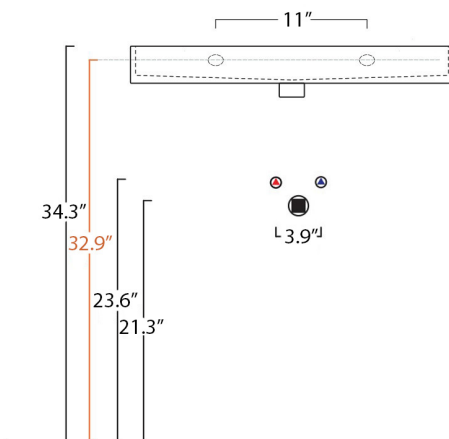

Collection
Wtdcp

Model |
Wtdcp'92

Dimensions Metric
1 inch = 2.54 cm
1 inch = 25.4 mm

WS®
BATH
COLLECTIONS

1051 Lea Drive - Collegeville, PA 19426
Tel. 215 513 9400 - Fax 610 831 0215

www.ws bathcollections.com - info@ws bathcollections.com