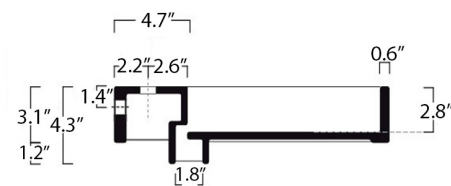

Collection
Wtdcp

Model |
Wtdcp'92

Dimensions Metric
1 inch = 2.54 cm
1 inch = 25.4 mm

WS®
BATH
COLLECTIONS

1051 Lea Drive - Collegeville, PA 19426
Tel. 215 513 9400 - Fax 610 831 0215

www.ws bathcollections.com - info@ws bathcollections.com