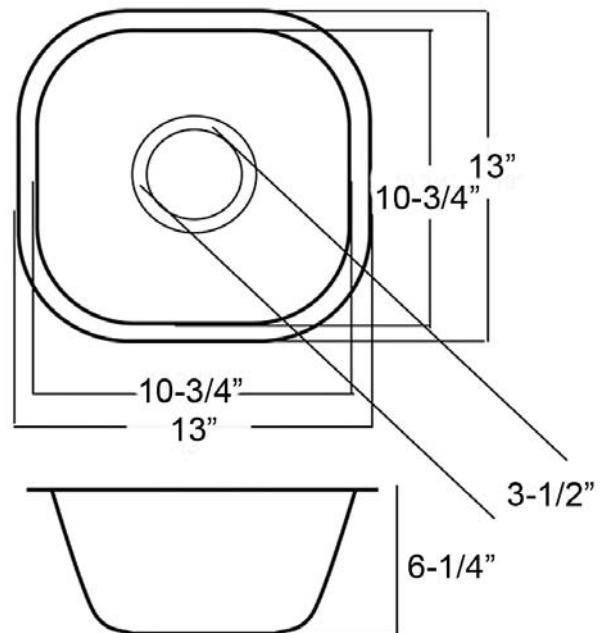

Finishes:

AC Hammered Antique Copper
SN Satin Nickel

Compliance Certification
Material is consistent with
UNS C81100 Copper Casting
Alloy with respect to chemical
composition.

W: 13"

D: 13"

Interior Dimensions:

Basin: 10-3/4" x 10-3/4"
Basin Depth: 6 1/4"

Dimensions of fixture are nominal and may vary. Dimensions and specifications subject to change without notice.