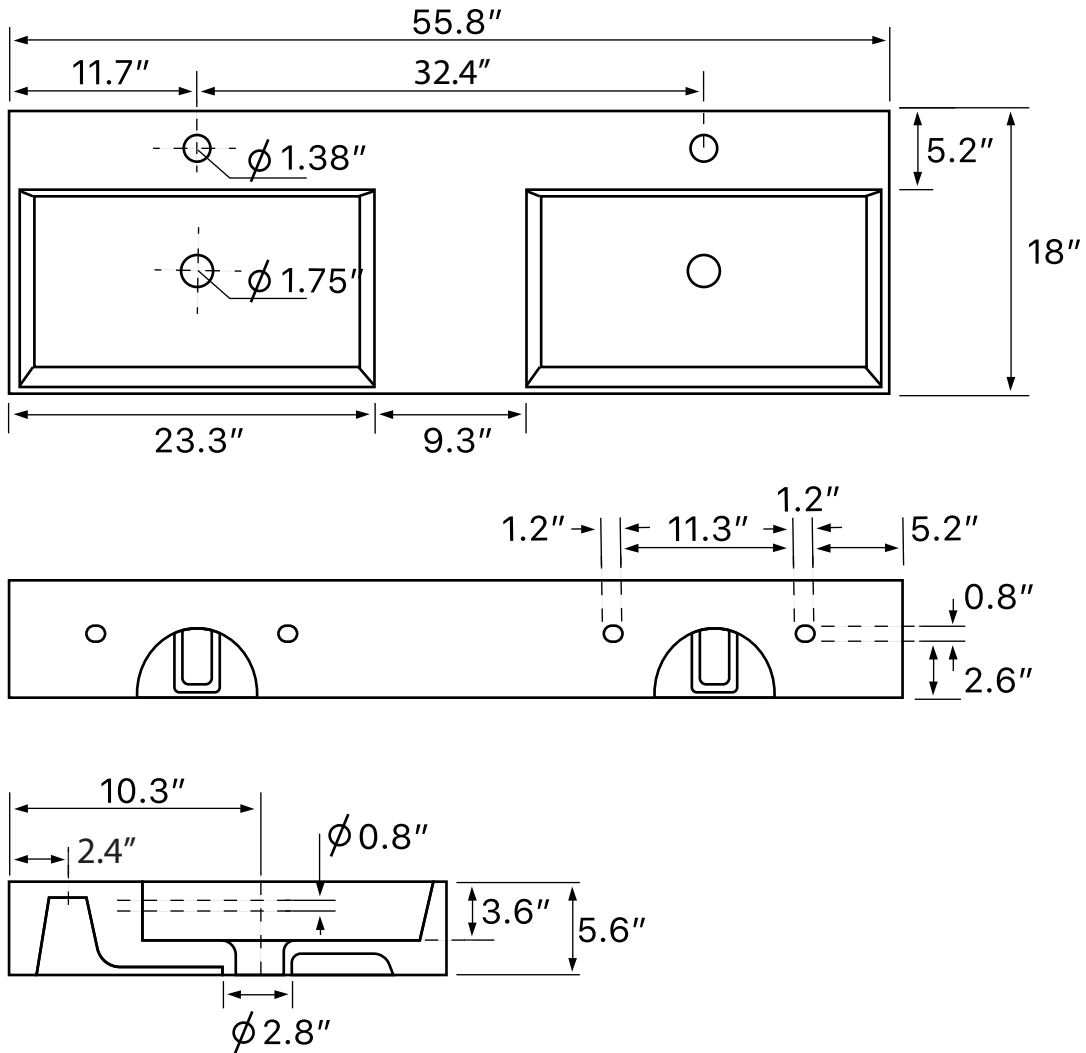

Features

- With overflow.
- Modern design.

Material

- White ceramic bathroom sink.

Installation

- Wall mount installation.
- Vessel / above-counter installation.

Configurations

- Two Hole.
- Six Hole (8-inch centers).
- No Hole.

See website for warranty information details.

Technical Information

Bowl type:	Double
Installation:	Wall mounted Vessel
Bowl dimensions:	Length: 23.23" Width: 12.8" Depth: 3.54"
Drain hole:	1.75"
Faucet hole:	1.38"
Hole configurations:	0, 2, 6
Weight:	80.47 lbs