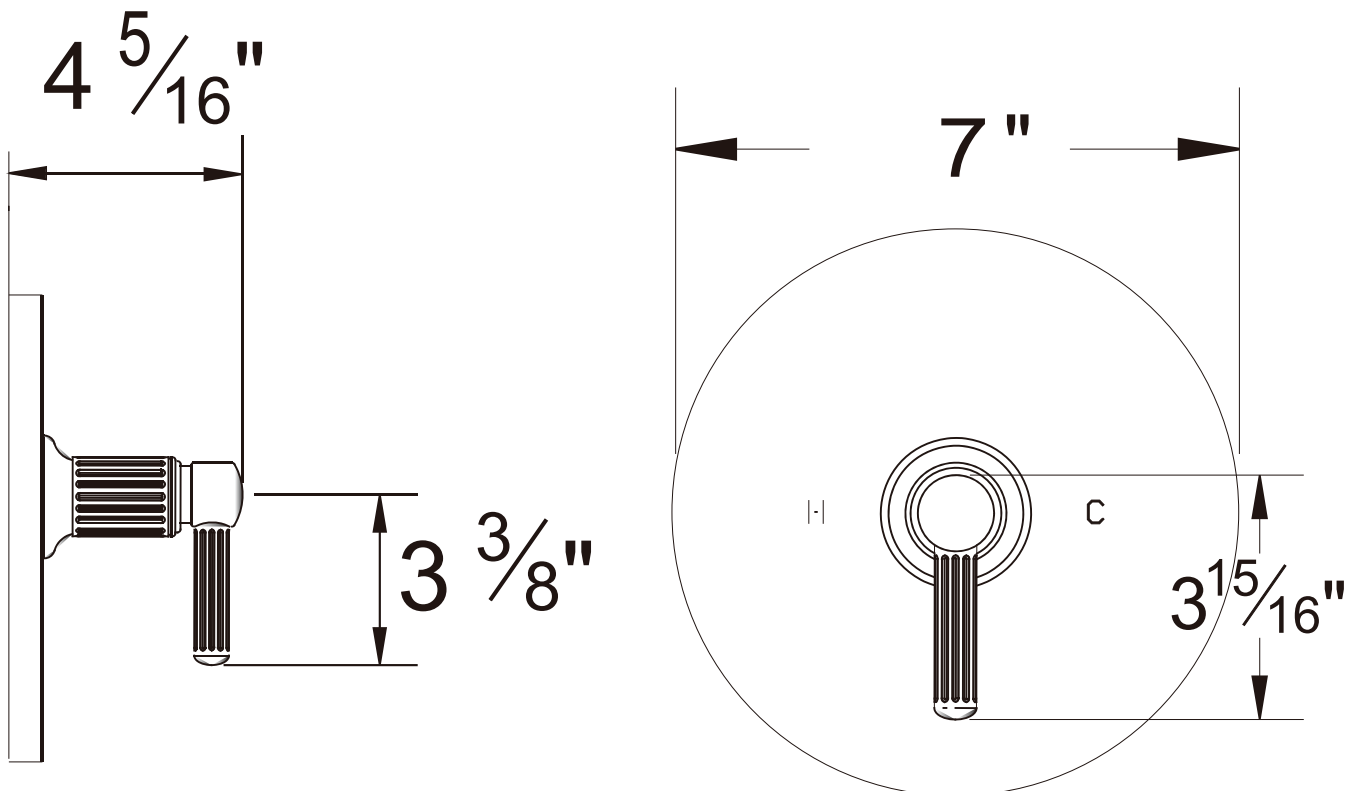

PRODUCT SPECIFICATION SHEET

ITEM # 9231EN-TM

TRIM

Pressure balanced control

- "EN" style handle
- Includes standard shower plate and handle
- VALVE NOT INCLUDED
- USE PB-3800 VALVE

The measurements shown are for reference only. Products and specifications shown are subject to change without notice.