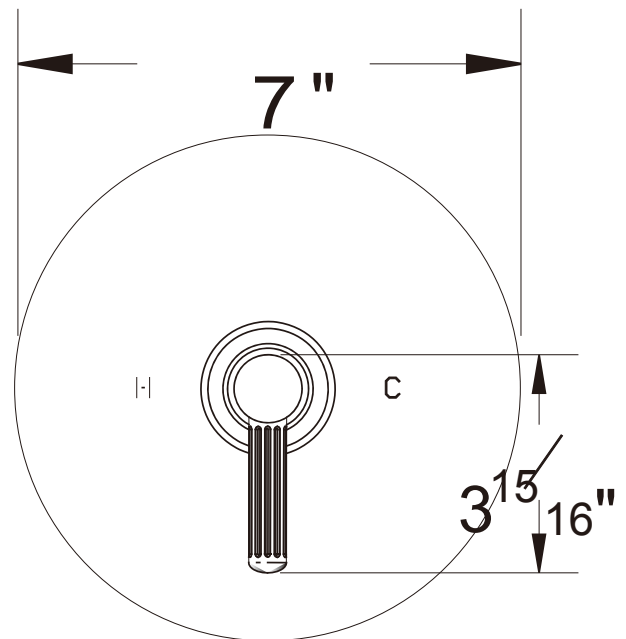

PRODUCT SPECIFICATION SHEET

ITEM # 3635EN-TM

TRIM

**Pressure balanced control
with diverter**

- "EN" style handle
- Includes push button diverter, handle and plate
- VALVE NOT INCLUDED
- USE PB-3950 VALVE

The measurements shown are for reference only. Products and specifications shown are subject to change without notice.

www.santecfaucet.com | P: 310.542.0063 F: 310.542.5681