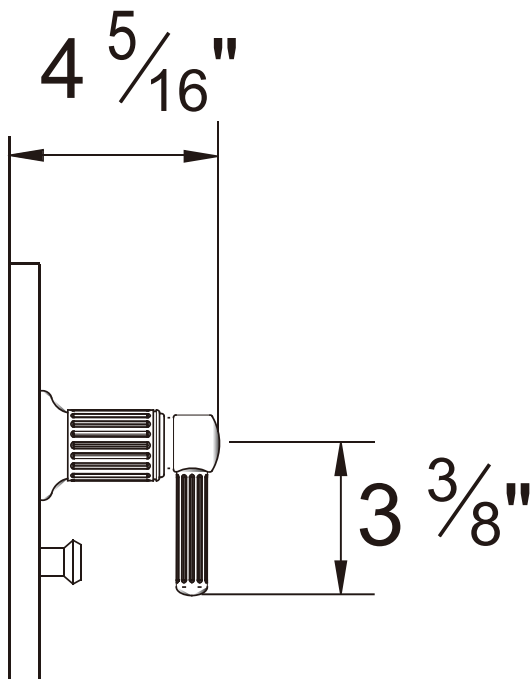

PRODUCT SPECIFICATION SHEET

ITEM # 3635EN-TM

TRIM

**Pressure balanced control
with diverter**

- "EN" style handle
- Includes push button diverter, handle and plate
- VALVE NOT INCLUDED
- USE PB-3950 VALVE

The measurements shown are for reference only. Products and specifications shown are subject to change without notice.

www.santecfaucet.com | P: 310.542.0063 F: 310.542.5681