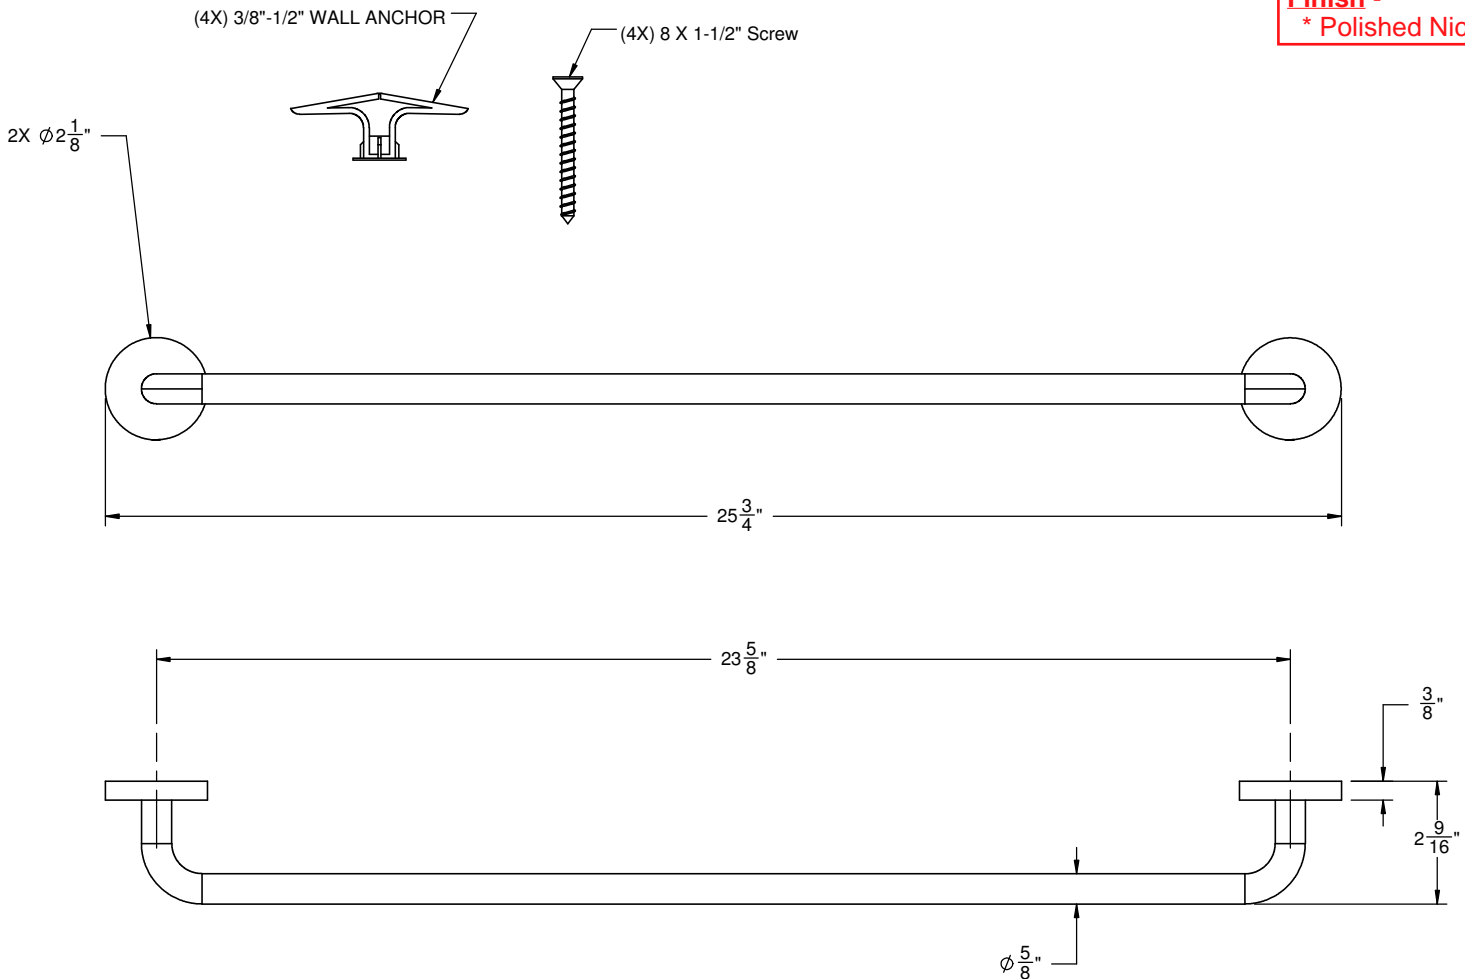

## 24" SHOWER BAR

### Codes/Standards Applicable

Meets or exceeds the following at date of manufacture:

- None applicable

**Finish -**  
**\* Polished Nickel**

ALL DIMENSIONS SHOWN TO NEAREST 1/16"