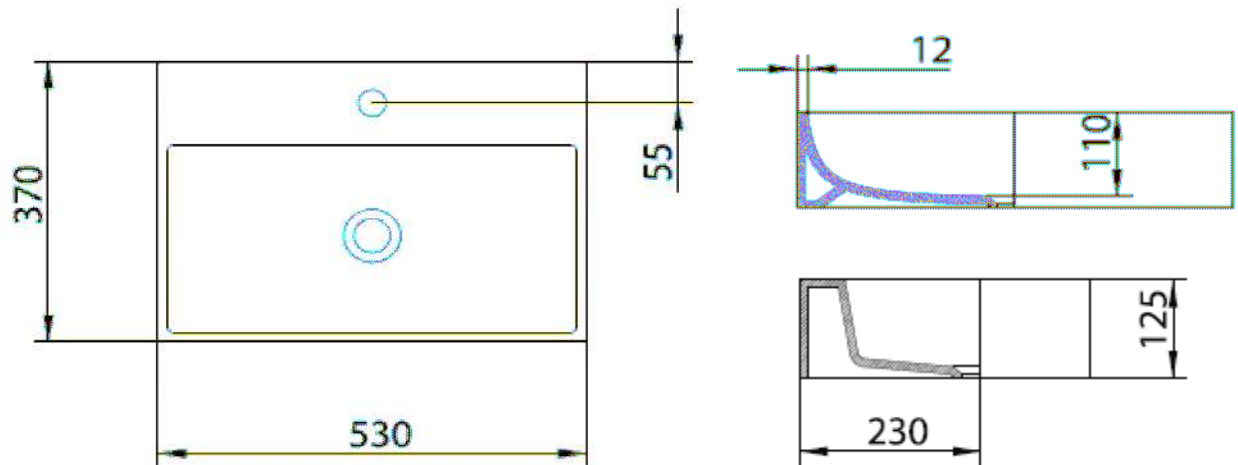

Product Name

Thin Rectagular Wall-Hung Basin

*all dimensions in mm, divide by 25.4 to arrive at equivalent measurement in inches*

*for reference only, due care should be taken to measure product before installation and finish work*