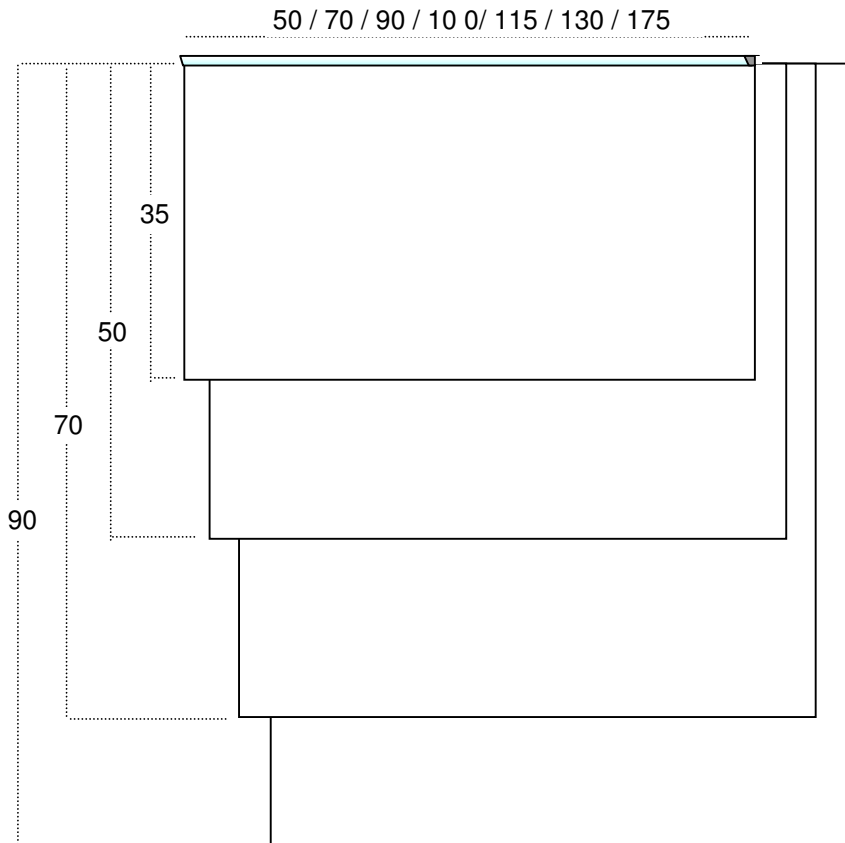

product name **Strip Mirrors**

all dimensions in Centimeters, divide by 2.54 to arrive at equivalent measurement in inches

available in in any combination of the heights and lengths shown

for reference only, due care should be taken to measure product before installation and finish work