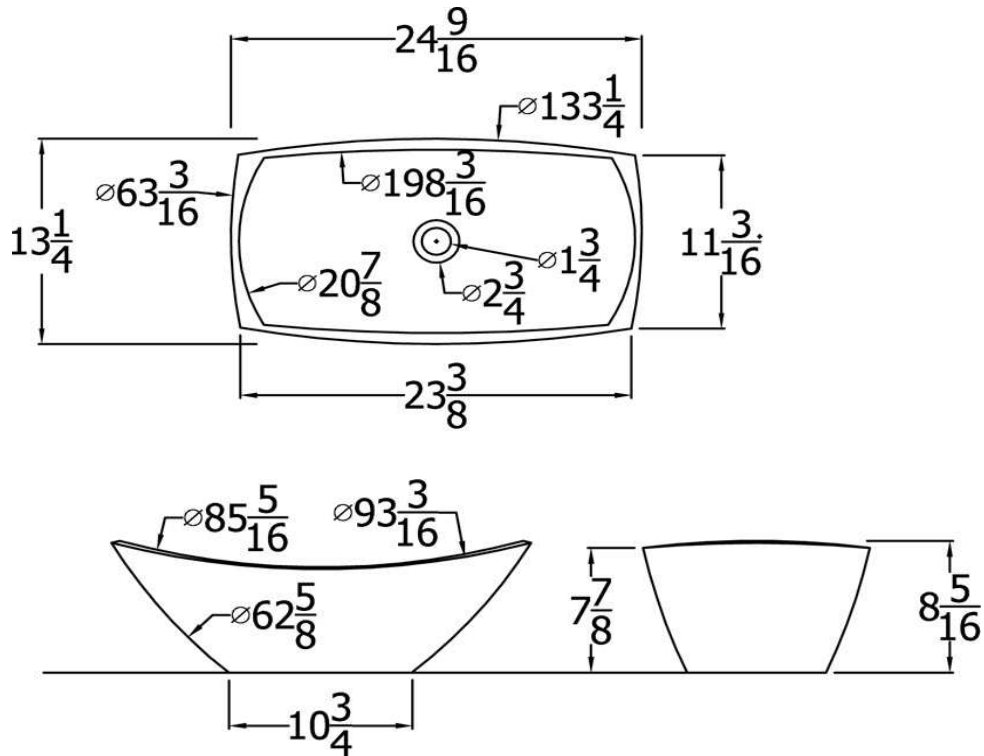

product name **Chelsea Silk Vessel Basins**

dimensions in inches

Low vessel- CHELSEA-B

High vessel- CHELSEA-HI-B

for reference only, due care should be taken to measure product before installation and finish work