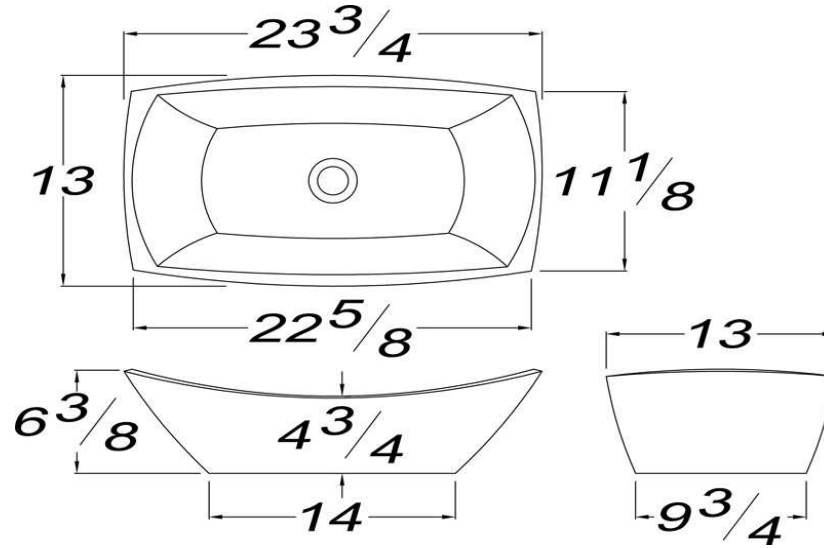

product name **Chelsea Silk Vessel Basins**

dimensions in inches

Low vessel- CHELSEA-B

High vessel- CHELSEA-HI-B

for reference only, due care should be taken to measure product before installation and finish work