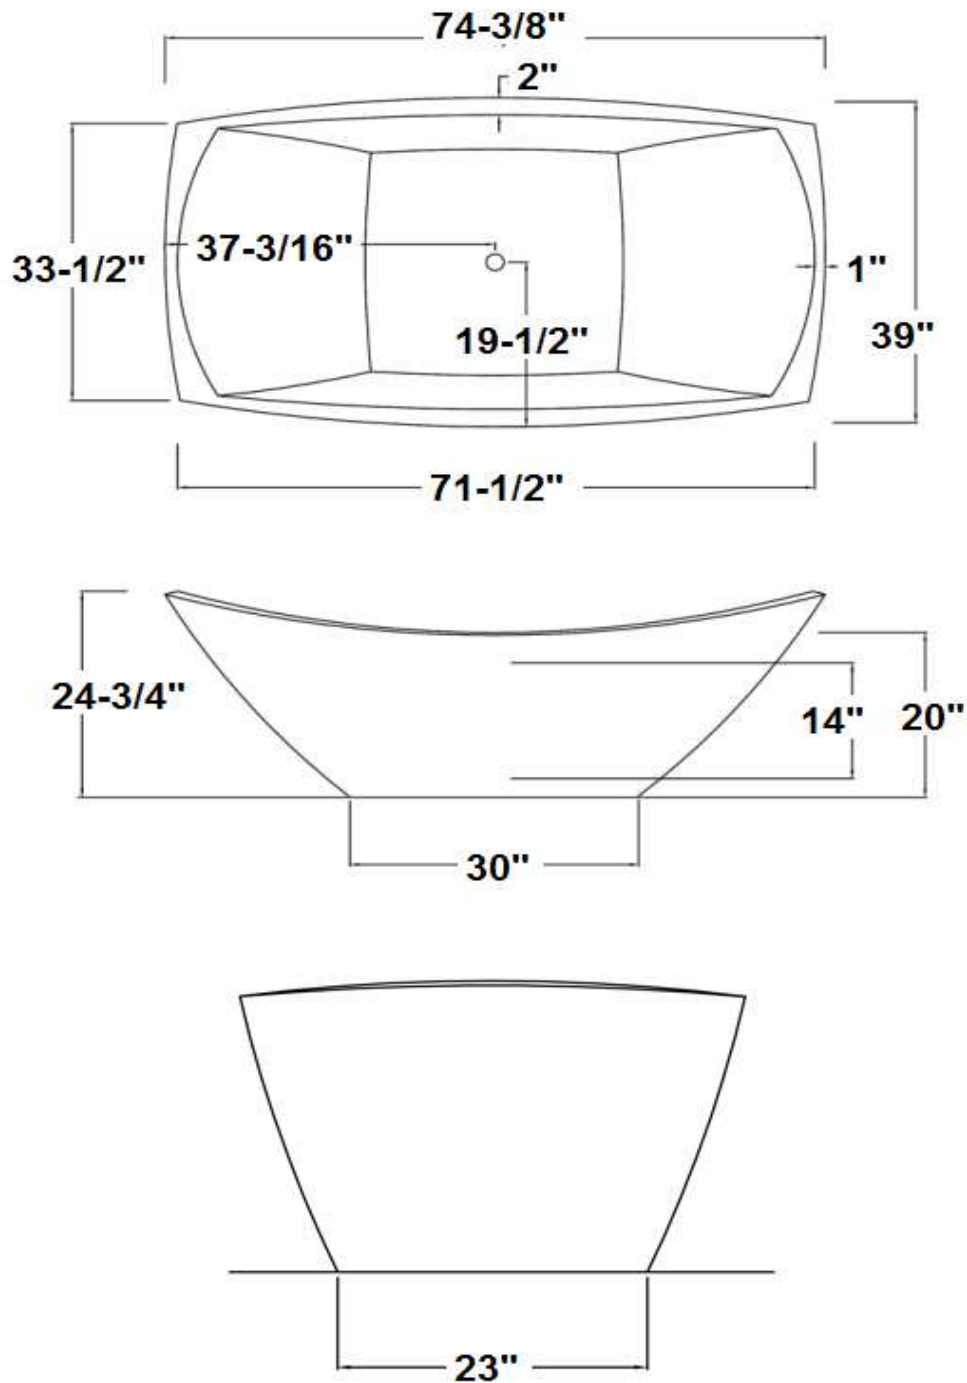

product name

Chelsea Silk Tub

for reference only, due care should be taken to measure product before installation and finish work