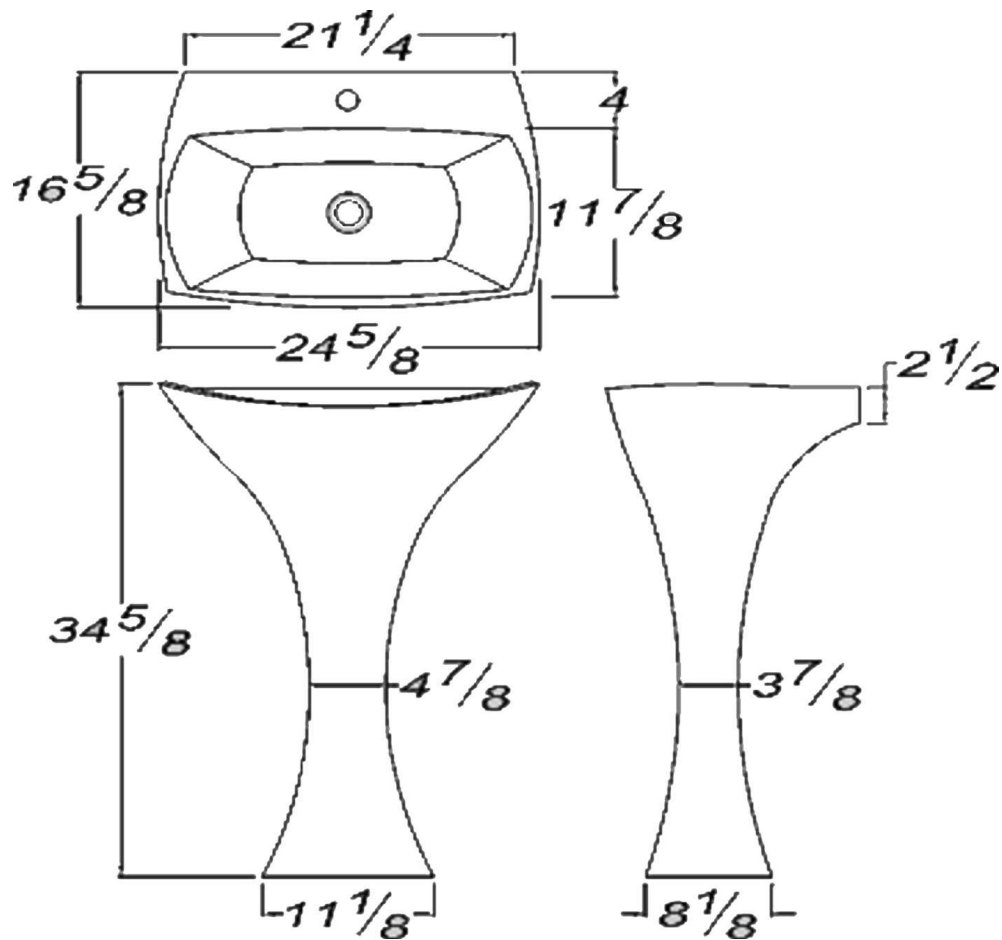

product name

Chelsea 2 Pedestal Basin

*dimensions in inches*

*for reference only, due care should be taken to measure product before installation and finish work*