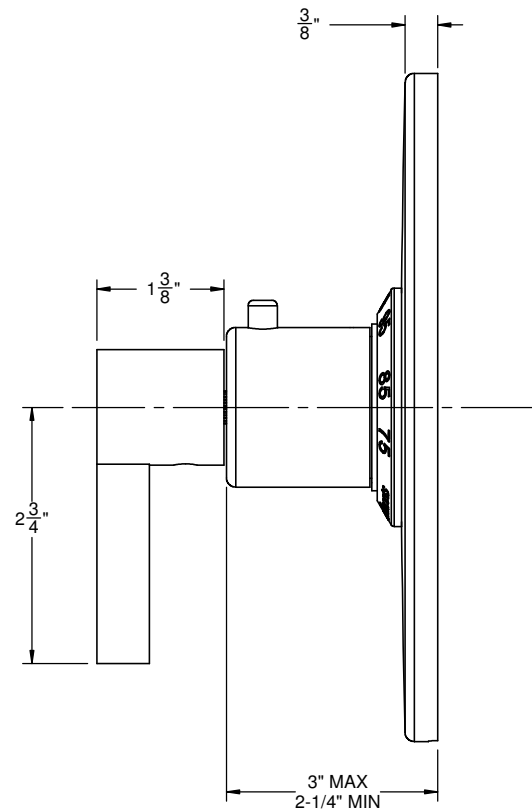

California Faucets®

Bel Canto™

STYLETHERM 3/4" THERMOSTATIC TRIM ONLY

Features

- All brass construction
- 100°F safety stop button with manual override
- 7-1/4" round faceplate
- Engraved brass temperature ring
- Over 30 finishes including 15 PVD finishes

Codes/Standards Applicable

Product meets or exceeds the following:

- ASME A112.18.1/CSA B125.1
- ASSE 1016
- ADA compliant

TO-THN-E3

Finish -
*Matte Black

ALL DIMENSIONS SHOWN TO NEAREST 1/16"