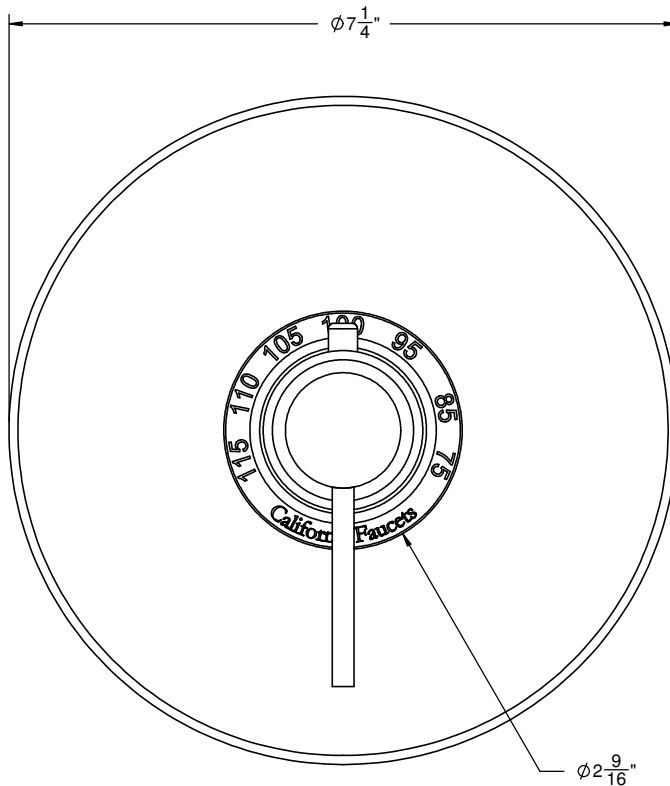

California Faucets®

Bel Canto™

STYLETHERM 3/4" THERMOSTATIC TRIM ONLY

Features

- All brass construction
- 100°F safety stop button with manual override
- 7-1/4" round faceplate
- Engraved brass temperature ring
- Over 30 finishes including 15 PVD finishes

Codes/Standards Applicable

Product meets or exceeds the following:

- ASME A112.18.1/CSA B125.1
- ASSE 1016
- ADA compliant

TO-THN-E3

Finish -
*Matte Black

ALL DIMENSIONS SHOWN TO NEAREST 1/16"