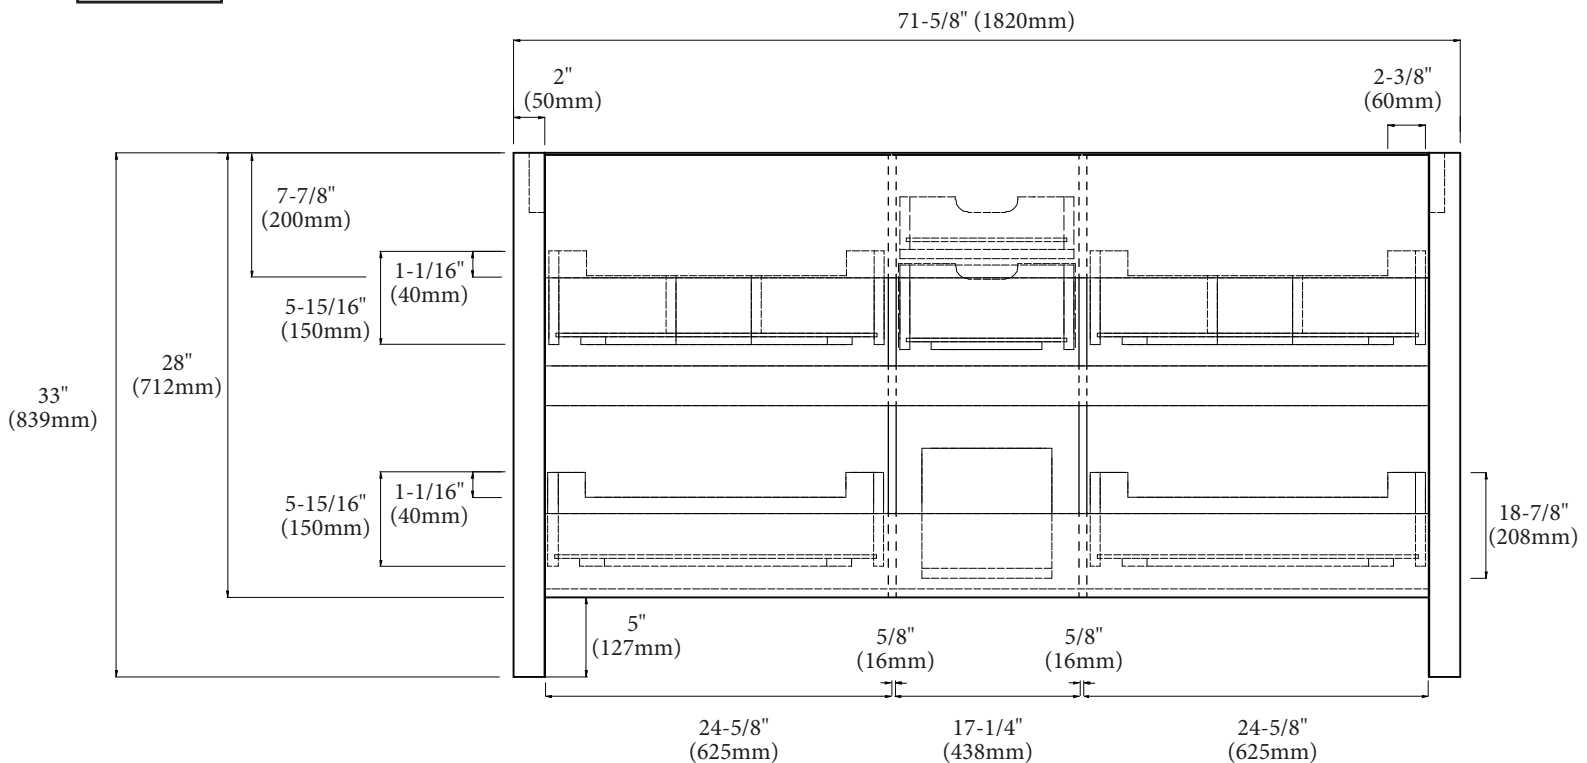

Retro - 72" Double Bowl

Specification & Installation Guide

Features

- Free Standing 72" vanity: 33" (839mm)H x 22"(560mm)D x 71-5/8" (1820mm)W
- Furniture grade plywood layered with solid wood veneer and protected with several coats of polyurethane (No particle board or MDF used). Matching finish inside out
- Four 18" adjustable drawers with full-extension soft-close European hardware and adjustable tempered glass dividers.
- One pull-out drawer with two interior privacy drawers.
- Handle: Polished chrome or brushed nickel.

Package Dimensions

76" x 26" x 35"

Weight

205 lbs. / 93 kgs.

SIDE VIEW

Retro - 72" Double Bowl

Specification & Installation Guide

TOP VIEW

BACK VIEW

Retro - 72" Double Bowl

Specification & Installation Guide

FRONT VIEW

ROUGH-IN DIMENSIONS