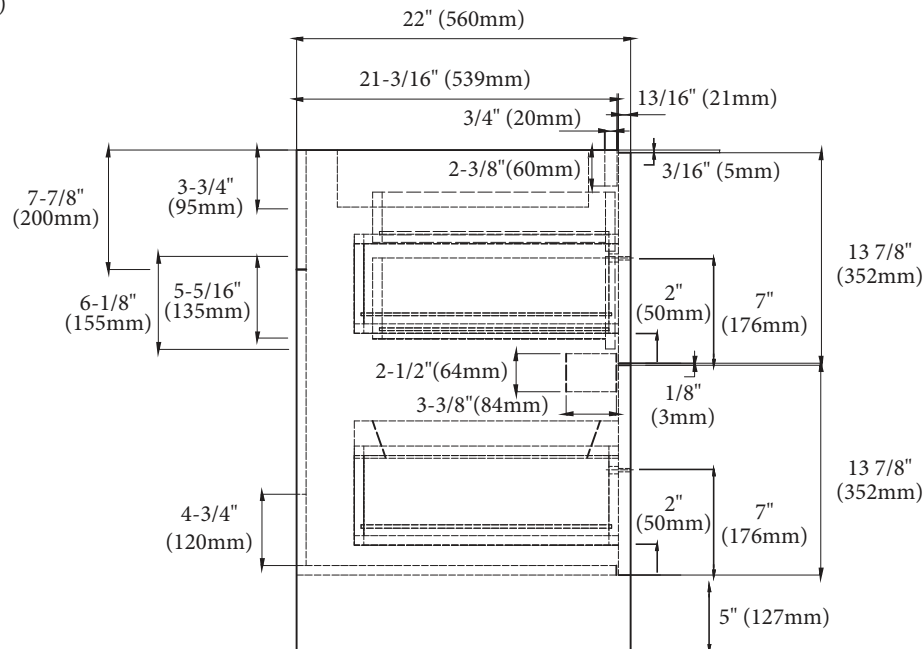

Retro - 72" Double Bowl

Specification & Installation Guide

Features

- Free Standing 72" vanity: 33" (839mm)H x 22"(560mm)D x 71-5/8" (1820mm)W
- Furniture grade plywood layered with solid wood veneer and protected with several coats of polyurethane (No particle board or MDF used). Matching finish inside out
- Four 18" adjustable drawers with full-extension soft-close European hardware and adjustable tempered glass dividers.
- One pull-out drawer with two interior privacy drawers.
- Handle: Polished chrome or brushed nickel.

Package Dimensions

76" x 26" x 35"

Weight

205 lbs. / 93 kgs.

SIDE VIEW

Retro - 72" Double Bowl

Specification & Installation Guide

TOP VIEW

BACK VIEW

Retro - 72" Double Bowl

Specification & Installation Guide

FRONT VIEW

ROUGH-IN DIMENSIONS