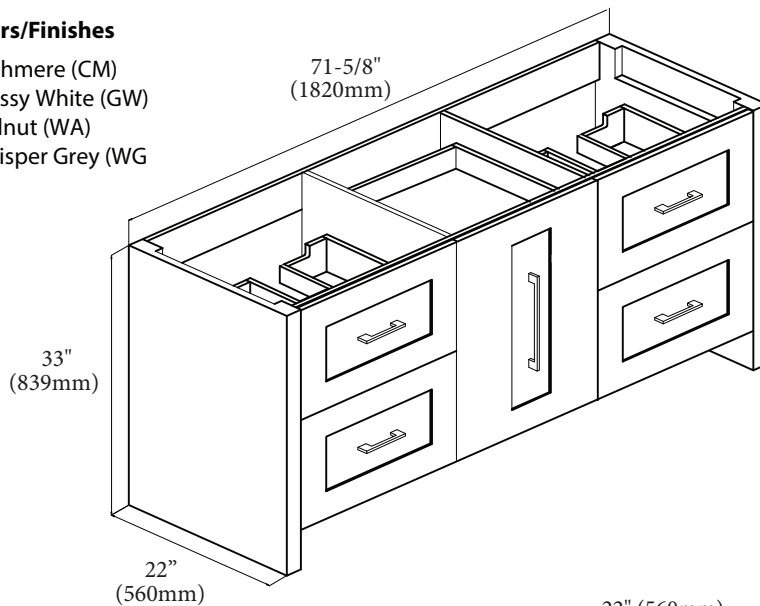

Retro - 72" Double Bowl

Specification & Installation Guide

Features

- Free Standing 72" vanity: 33" (839mm)H x 22"(560mm)D x 71-5/8" (1820mm)W
- Furniture grade plywood layered with solid wood veneer and protected with several coats of polyurethane (No particle board or MDF used). Matching finish inside out
- Four 18" adjustable drawers with full-extension soft-close European hardware and adjustable tempered glass dividers.
- One pull-out drawer with two interior privacy drawers.
- Handle: Polished chrome or brushed nickel.

Package Dimensions

76" x 26" x 35"

Weight

205 lbs. / 93 kgs.

SIDE VIEW

Retro - 72" Double Bowl

Specification & Installation Guide

TOP VIEW

BACK VIEW

Retro - 72" Double Bowl

Specification & Installation Guide

FRONT VIEW

ROUGH-IN DIMENSIONS