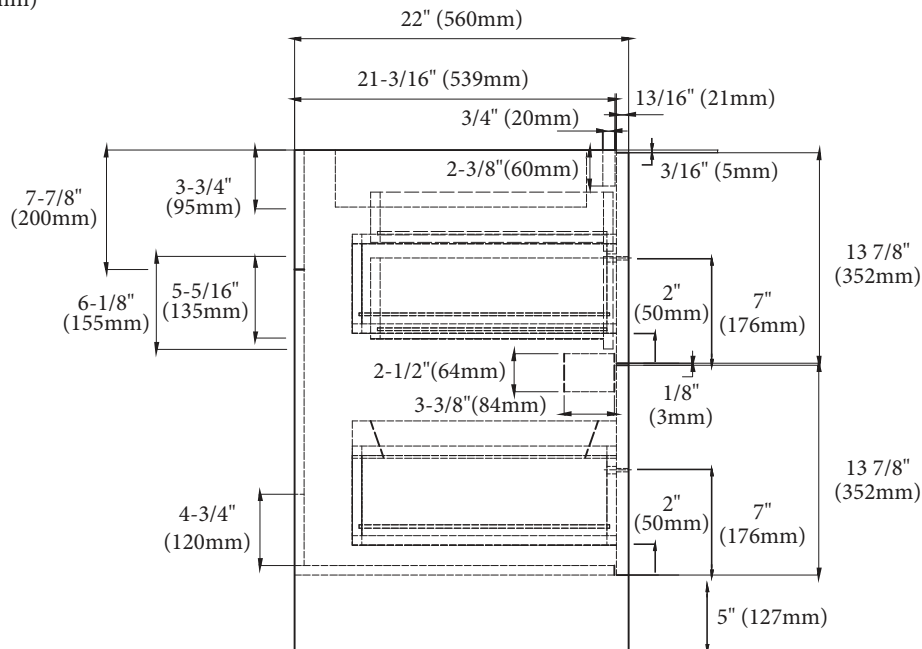

Retro - 60" Double Bowl

Specification & Installation Guide

Features

- Free Standing 60" vanity: 33" (839mm)H x 22"(560mm)D x 59-5/8" (1515mm)W
- Furniture grade plywood layered with solid wood veneer and protected with several coats of polyurethane (No particle board or MDF used). Matching finish inside out
- Four 18" adjustable drawers with full-extension soft-close European hardware and adjustable tempered glass dividers.
- One pull-out drawer with two interior privacy drawers.
- Handle: Polished chrome or brushed nickel.

Colors/Finishes

- Cashmere (CM)
- Glossy White (GW)
- Walnut (WA)
- Whisper Grey (WG)

SIDE VIEW

Top/Basin options

- White, Soft Grey or White Carrara Quartzstone™ top & White ceramic basin in 3" or 3/4" thickness
- Glossy White X-Stone top/basin
- Tempered glass top and ceramic basin
- Glossy or Matte White X-Stone flat counter top.

Package Dimensions

64" x 26" x 35"

Weight

174 lbs. / 79 kgs.

Retro - 60" Double Bowl

Specification & Installation Guide

TOP VIEW

BACK VIEW

Retro - 60" Double Bowl

Specification & Installation Guide

FRONT VIEW

ROUGH-IN DIMENSIONS

For clarification, please contact Madeli Customer Care at (800)-819-6988 or (305)-718-8817 Ext. 1

All dimensions are approximate and subject to standard tolerance. Specifications subject to change without prior notice.