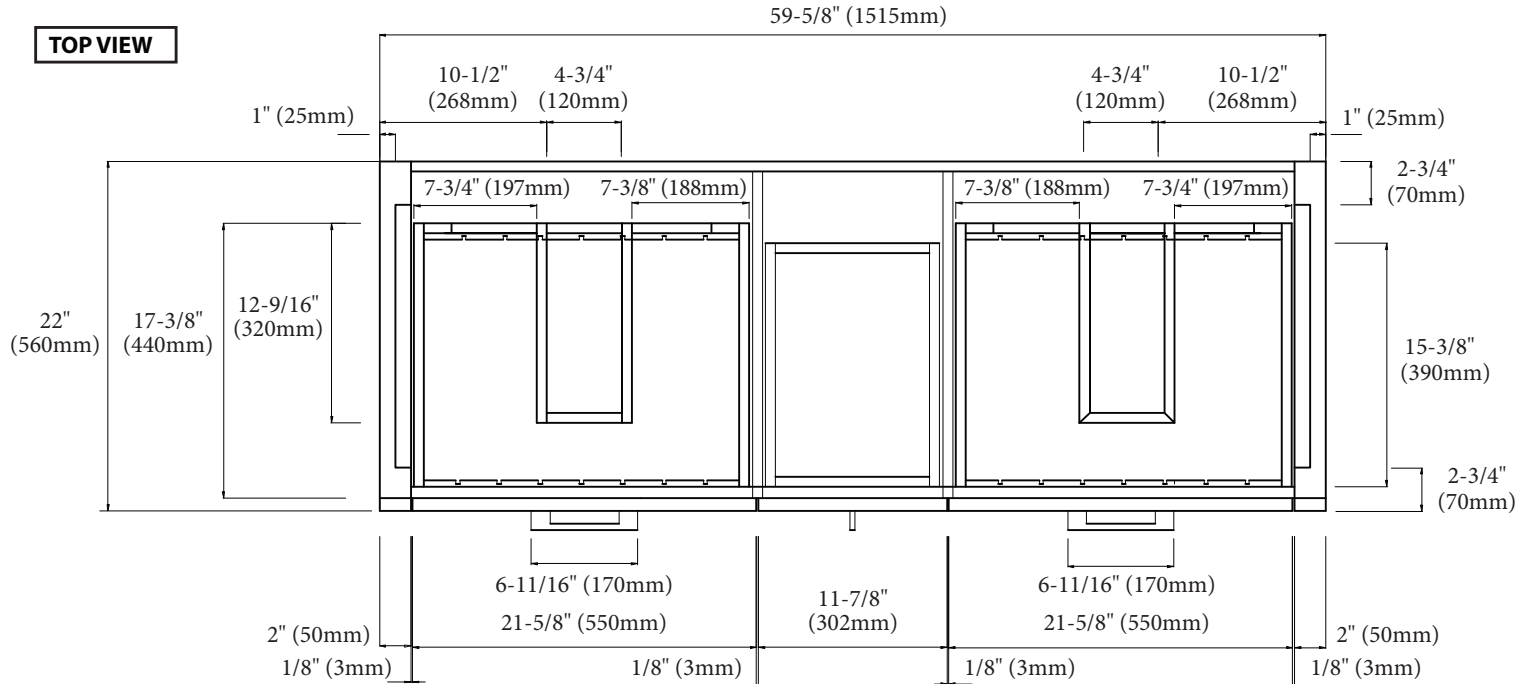

Retro - 60" Double Bowl

Specification & Installation Guide

Features

- Free Standing 60" vanity: 33" (839mm)H x 22"(560mm)D x 59-5/8" (1515mm)W
- Furniture grade plywood layered with solid wood veneer and protected with several coats of polyurethane (No particle board or MDF used). Matching finish inside out
- Four 18" adjustable drawers with full-extension soft-close European hardware and adjustable tempered glass dividers.
- One pull-out drawer with two interior privacy drawers.
- Handle: Polished chrome or brushed nickel.

Package Dimensions

64" x 26" x 35"

Weight

174 lbs. / 79 kgs.

Retro - 60" Double Bowl

Specification & Installation Guide

TOP VIEW

BACK VIEW

Retro - 60" Double Bowl

Specification & Installation Guide

FRONT VIEW

ROUGH-IN DIMENSIONS

For clarification, please contact Madeli Customer Care at (800)-819-6988 or (305)-718-8817 Ext. 1

All dimensions are approximate and subject to standard tolerance. Specifications subject to change without prior notice.