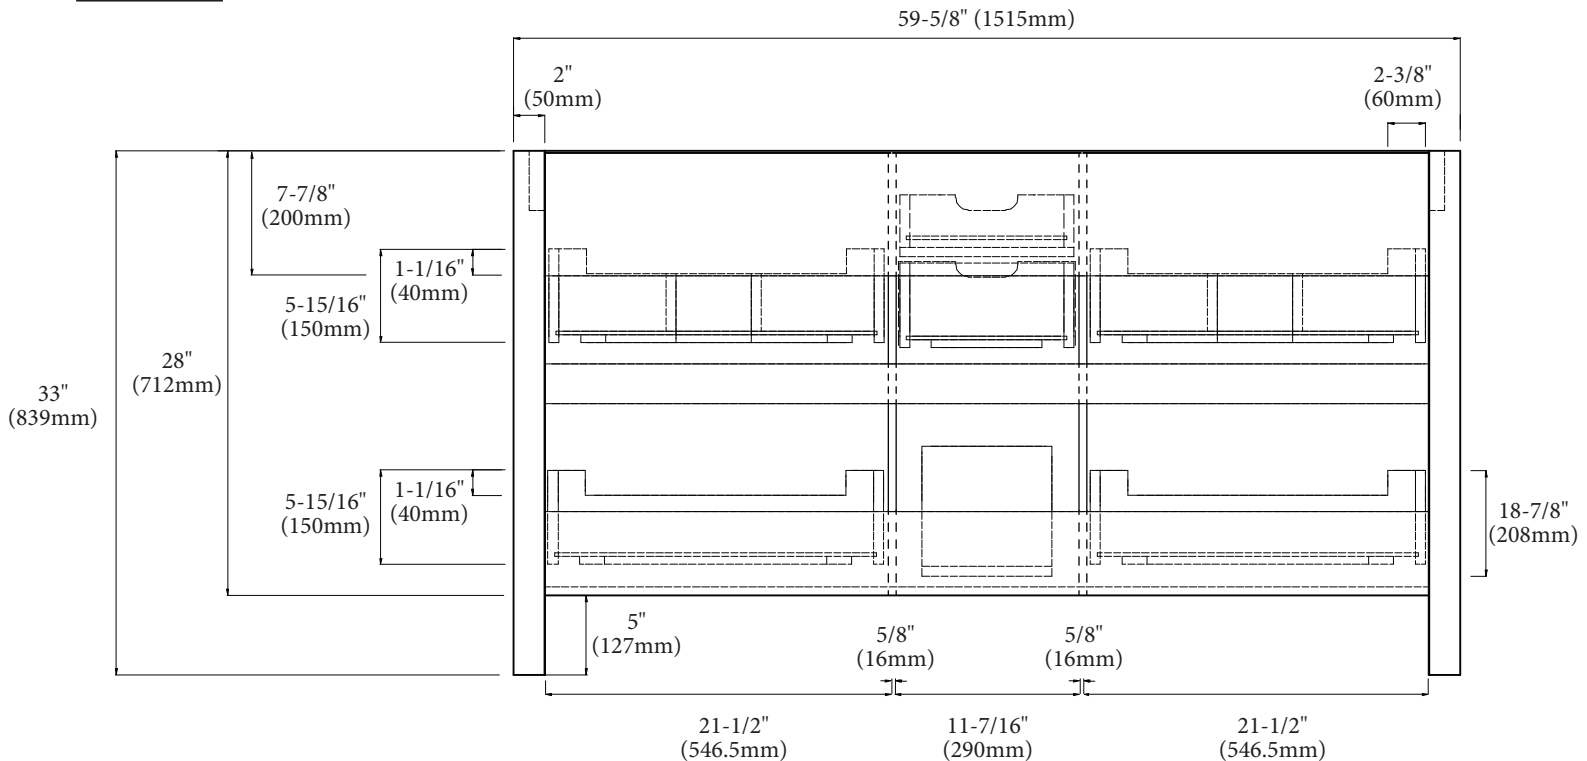

Retro - 60" Double Bowl

Specification & Installation Guide

Features

- Free Standing 60" vanity: 33" (839mm)H x 22"(560mm)D x 59-5/8" (1515mm)W
- Furniture grade plywood layered with solid wood veneer and protected with several coats of polyurethane (No particle board or MDF used). Matching finish inside out
- Four 18" adjustable drawers with full-extension soft-close European hardware and adjustable tempered glass dividers.
- One pull-out drawer with two interior privacy drawers.
- Handle: Polished chrome or brushed nickel.

Package Dimensions

64" x 26" x 35"

Weight

174 lbs. / 79 kgs.

Retro - 60" Double Bowl

Specification & Installation Guide

TOP VIEW

BACK VIEW

Retro - 60" Double Bowl

Specification & Installation Guide

FRONT VIEW

ROUGH-IN DIMENSIONS

For clarification, please contact Madeli Customer Care at (800)-819-6988 or (305)-718-8817 Ext. 1

All dimensions are approximate and subject to standard tolerance. Specifications subject to change without prior notice.