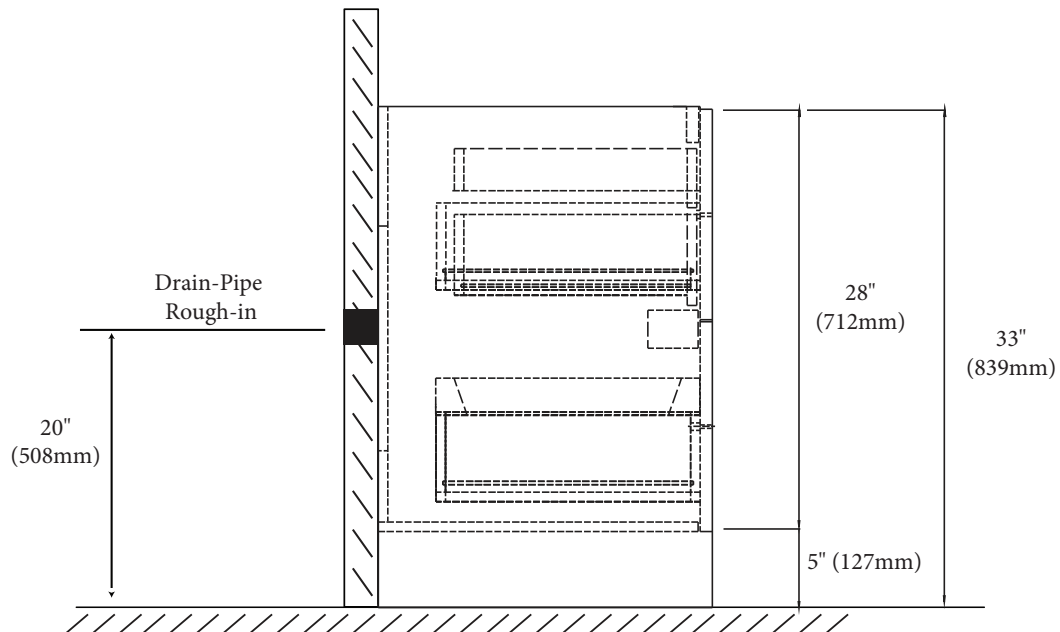

Retro - 60" Double Bowl

Specification & Installation Guide

Features

- Free Standing 60" vanity: 33" (839mm)H x 22"(560mm)D x 59-5/8" (1515mm)W
- Furniture grade plywood layered with solid wood veneer and protected with several coats of polyurethane (No particle board or MDF used). Matching finish inside out
- Four 18" adjustable drawers with full-extension soft-close European hardware and adjustable tempered glass dividers.
- One pull-out drawer with two interior privacy drawers.
- Handle: Polished chrome or brushed nickel.

Package Dimensions

64" x 26" x 35"

Weight

174 lbs. / 79 kgs.

Retro - 60" Double Bowl

Specification & Installation Guide

TOP VIEW

BACK VIEW

Retro - 60" Double Bowl

Specification & Installation Guide

FRONT VIEW

ROUGH-IN DIMENSIONS

For clarification, please contact Madeli Customer Care at (800)-819-6988 or (305)-718-8817 Ext. 1

All dimensions are approximate and subject to standard tolerance. Specifications subject to change without prior notice.