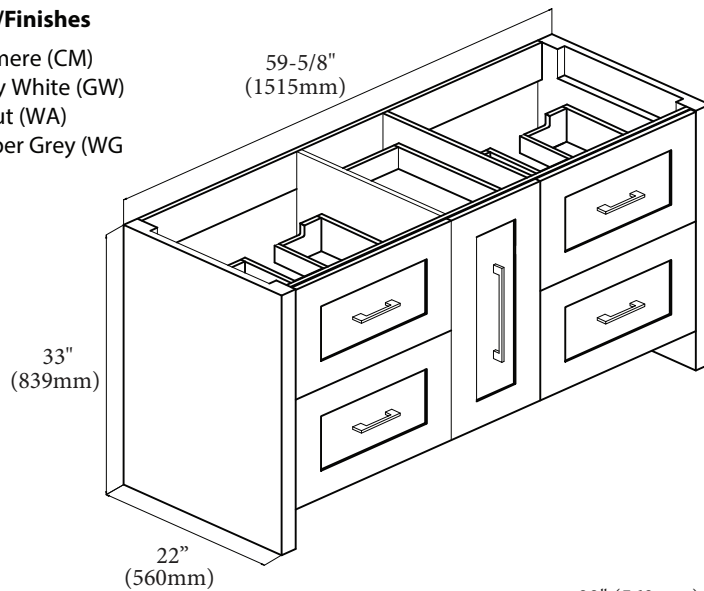

Retro - 60" Double Bowl

Specification & Installation Guide

Features

- Free Standing 60" vanity: 33" (839mm)H x 22"(560mm)D x 59-5/8" (1515mm)W
- Furniture grade plywood layered with solid wood veneer and protected with several coats of polyurethane (No particle board or MDF used). Matching finish inside out
- Four 18" adjustable drawers with full-extension soft-close European hardware and adjustable tempered glass dividers.
- One pull-out drawer with two interior privacy drawers.
- Handle: Polished chrome or brushed nickel.

Colors/Finishes

- Cashmere (CM)
- Glossy White (GW)
- Walnut (WA)
- Whisper Grey (WG)

SIDE VIEW

Top/Basin options

- White, Soft Grey or White Carrara Quartzstone™ top & White ceramic basin in 3" or 3/4" thickness
- Glossy White X-Stone top/basin
- Tempered glass top and ceramic basin
- Glossy or Matte White X-Stone flat counter top.

Package Dimensions

64" x 26" x 35"

Weight

174 lbs. / 79 kgs.

Retro - 60" Double Bowl

Specification & Installation Guide

TOP VIEW

BACK VIEW

Retro - 60" Double Bowl

Specification & Installation Guide

FRONT VIEW

ROUGH-IN DIMENSIONS

For clarification, please contact Madeli Customer Care at (800)-819-6988 or (305)-718-8817 Ext. 1

All dimensions are approximate and subject to standard tolerance. Specifications subject to change without prior notice.