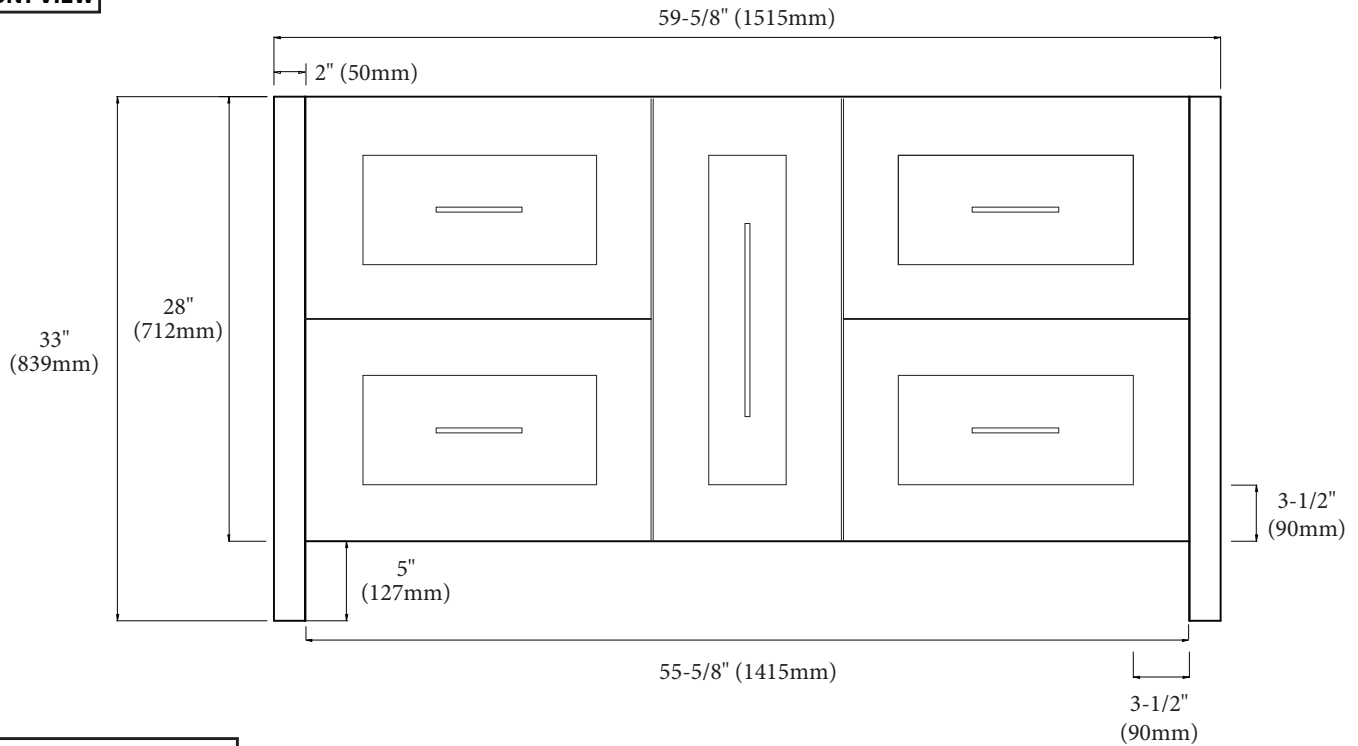

Retro - 60" Double Bowl

Specification & Installation Guide

Features

- Free Standing 60" vanity: 33" (839mm)H x 22"(560mm)D x 59-5/8" (1515mm)W
- Furniture grade plywood layered with solid wood veneer and protected with several coats of polyurethane (No particle board or MDF used). Matching finish inside out
- Four 18" adjustable drawers with full-extension soft-close European hardware and adjustable tempered glass dividers.
- One pull-out drawer with two interior privacy drawers.
- Handle: Polished chrome or brushed nickel.

Package Dimensions

64" x 26" x 35"

Weight

174 lbs. / 79 kgs.

Retro - 60" Double Bowl

Specification & Installation Guide

TOP VIEW

BACK VIEW

Retro - 60" Double Bowl

Specification & Installation Guide

FRONT VIEW

ROUGH-IN DIMENSIONS

For clarification, please contact Madeli Customer Care at (800)-819-6988 or (305)-718-8817 Ext. 1

All dimensions are approximate and subject to standard tolerance. Specifications subject to change without prior notice.