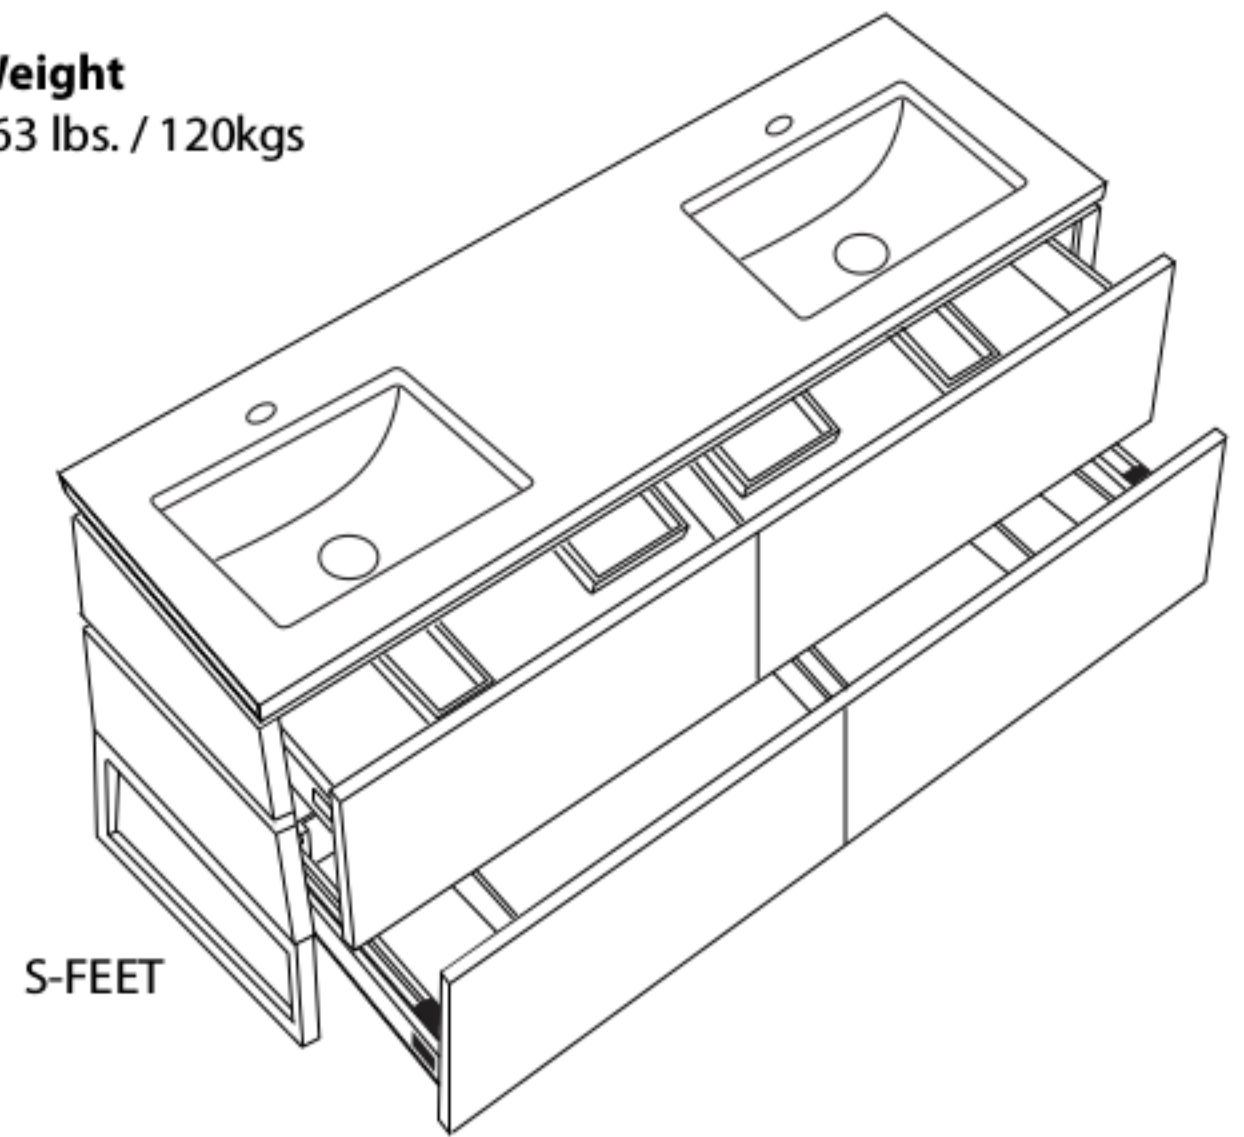

Metro - 72" Double Bowl

Specification & Installation Guide

Features

- Free standing 72" vanity : 33" (838mm)H x 22" (560mm)D x 71-5/8" (1820mm)W
- Furniture grade plywood layered with solid wood veneer and protected with several coats of polyurethane (No particle board or MDF used)
- Matching finish inside out
- Four fully adjustable drawers with full-extension soft-close European hardware
- Two interiors drawers with full-extension soft-close European hardware
- Drawers include adjustable tempered glass dividers and retainers
- Feet option: 4 L-feet or 2 S-feet in polished chrome or brushed nickel.

Package Dimensions

76" x 26" x 30"

Weight

263 lbs. / 120kgs

SIDE VIEW