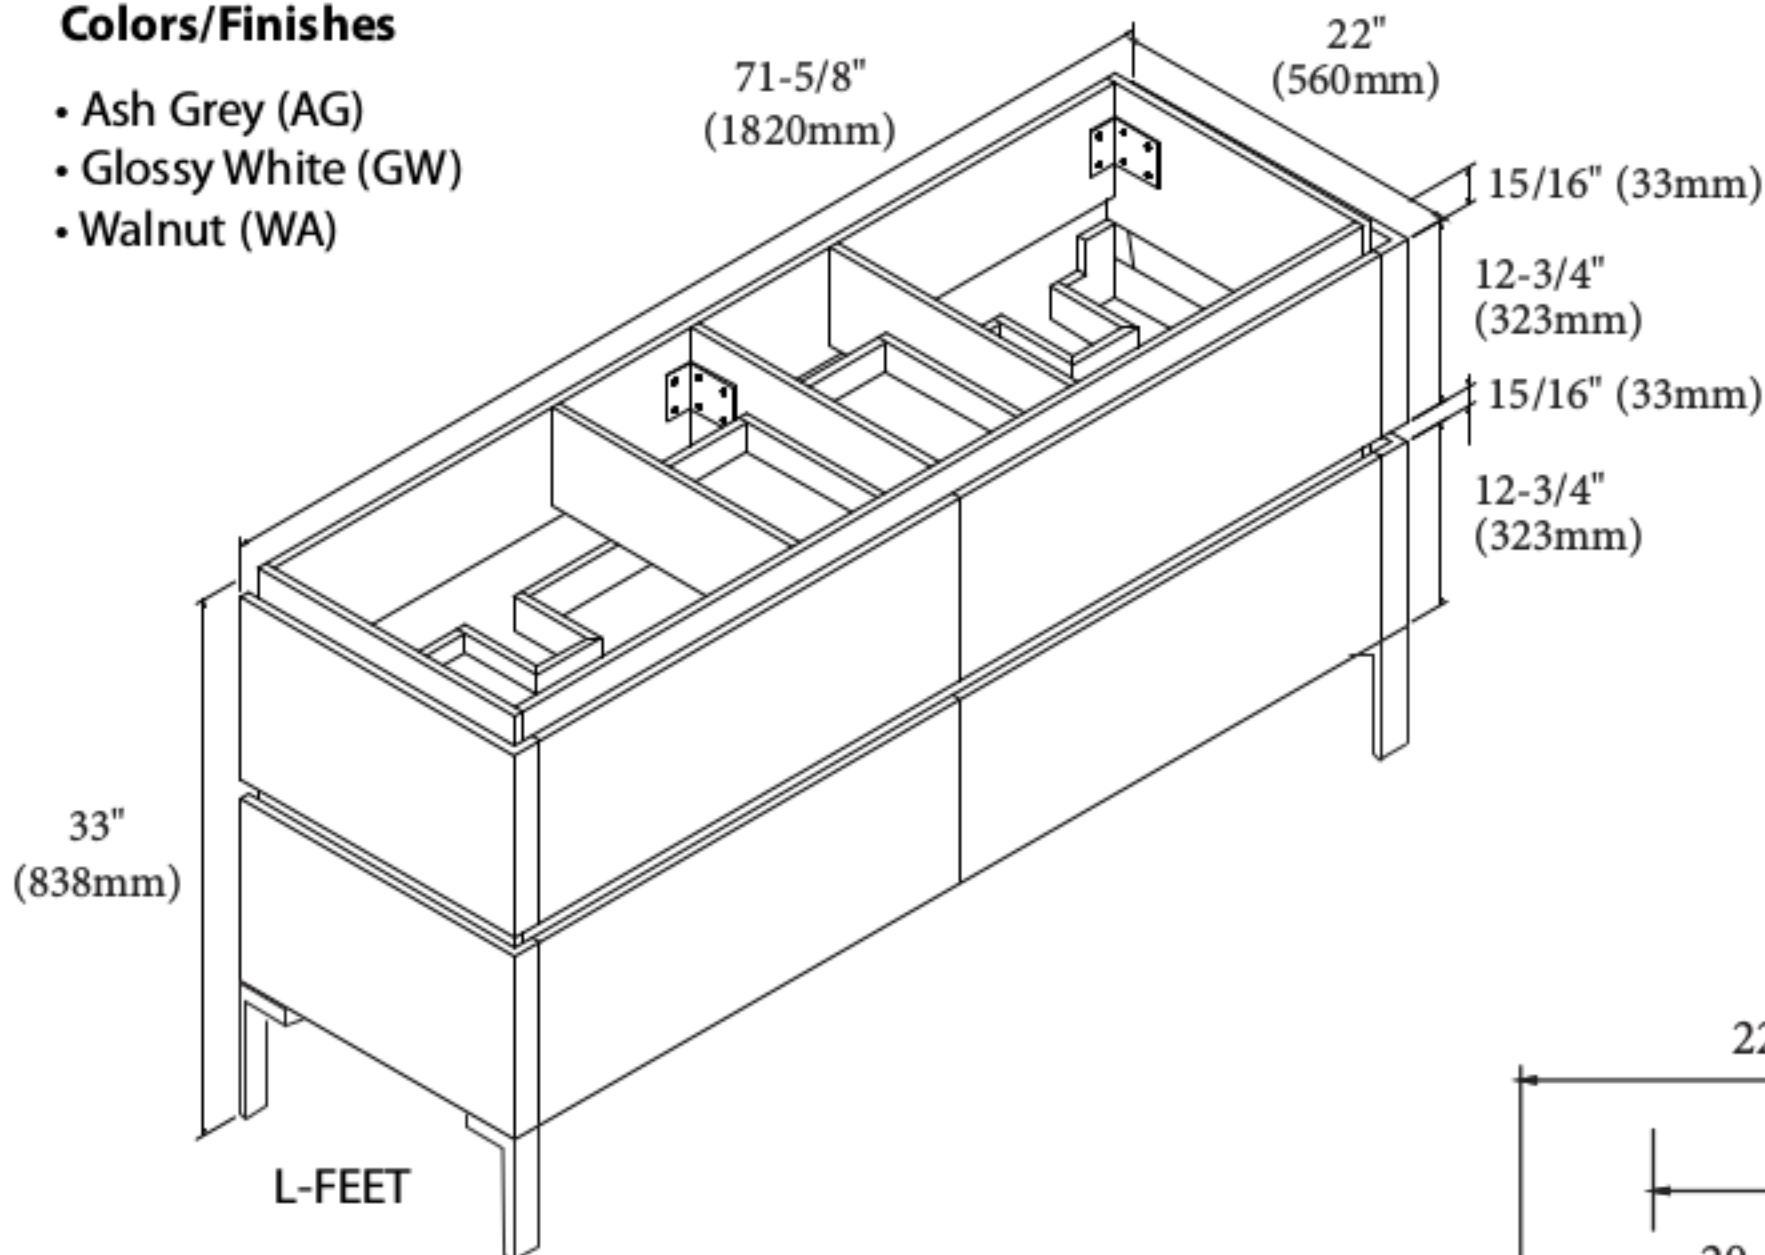

Metro - 72" Double Bowl

Specification & Installation Guide

Features

- Free standing 72" vanity : 33" (838mm)H x 22" (560mm)D x 71-5/8" (1820mm)W
- Furniture grade plywood layered with solid wood veneer and protected with several coats of polyurethane (No particle board or MDF used)
- Matching finish inside out
- Four fully adjustable drawers with full-extension soft-close European hardware
- Two interiors drawers with full-extension soft-close European hardware
- Drawers include adjustable tempered glass dividers and retainers
- Feet option: 4 L-feet or 2 S-feet in polished chrome or brushed nickel.

Package Dimensions

76" x 26" x 30"

Weight

263 lbs. / 120kgs

SIDE VIEW