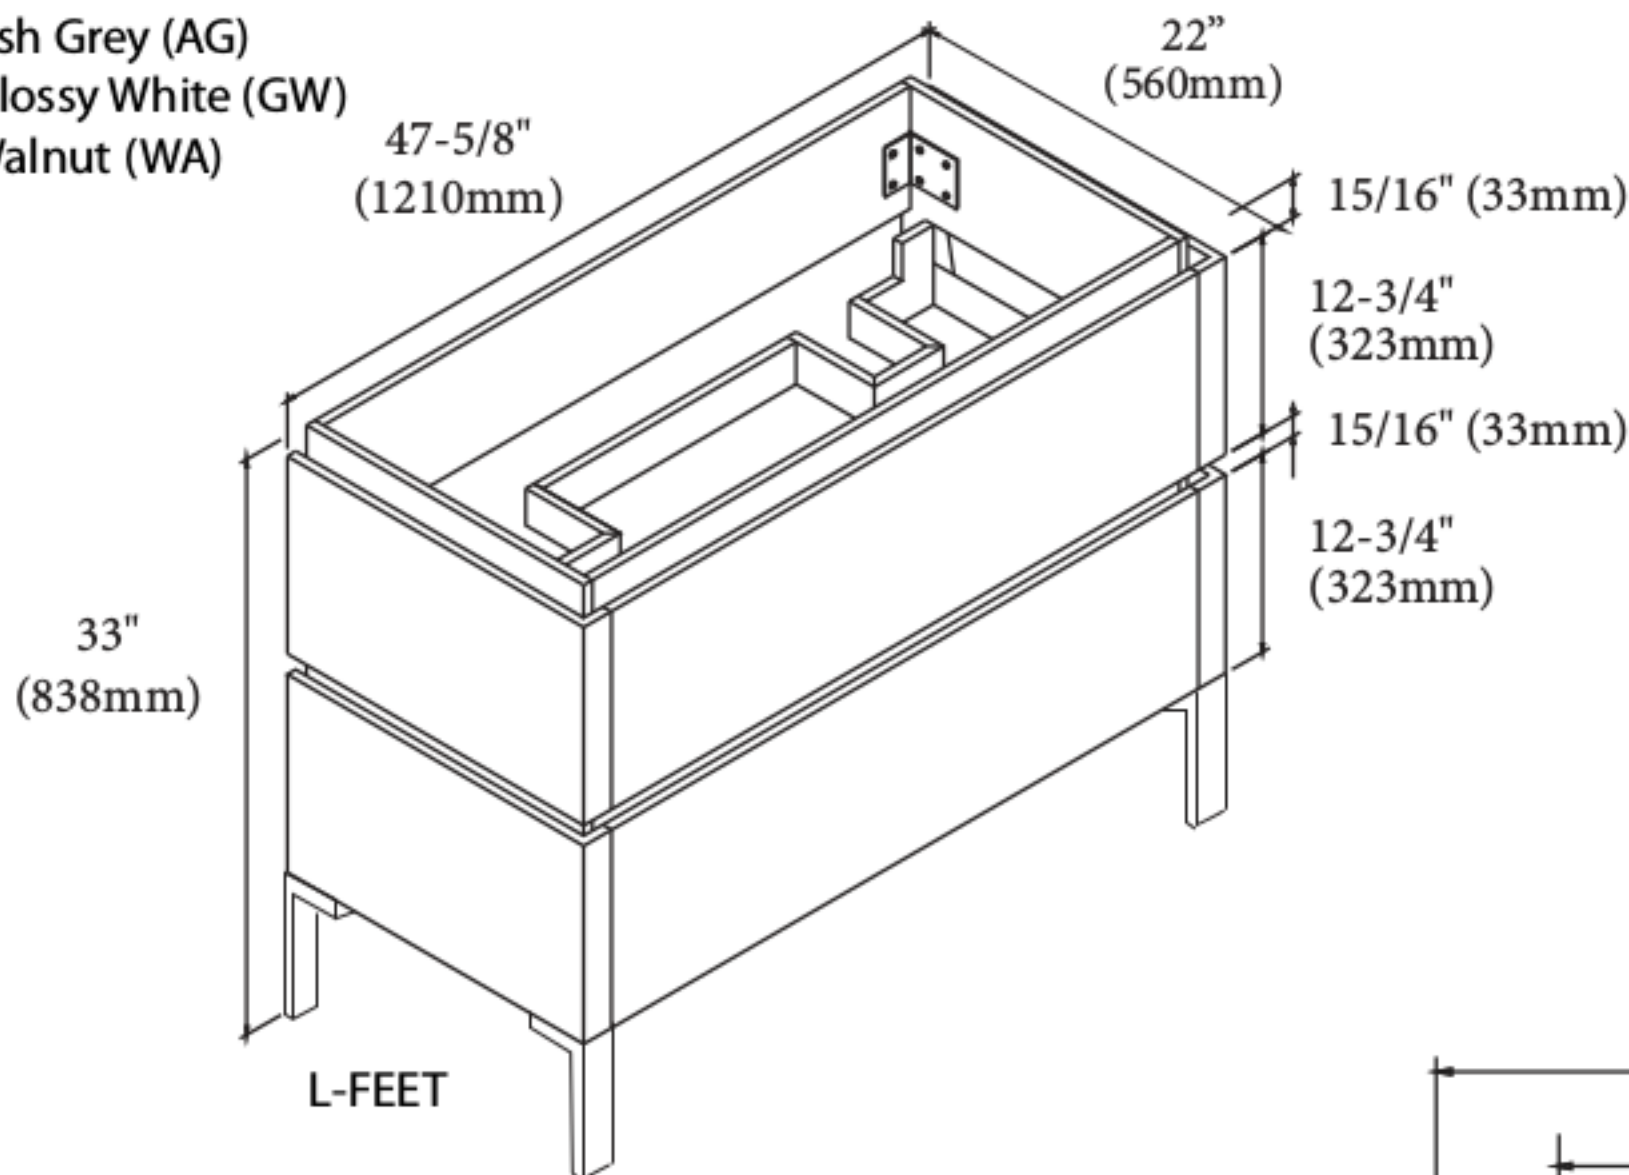

Metro - 48" Double Bowl

Specification & Installation Guide

Features

- Free standing 48" vanity : 33"(838mm)H x 22"(560mm)D x 47-5/8" (1210mm)W
- Furniture grade plywood layered with solid wood veneer and protected with several coats of polyurethane (No particle board or MDF used)
- Matching finish inside out
- Two fully adjustable drawers with full-extension soft-close European hardware
- Drawers include adjustable tempered glass dividers and retainers
- Feet option: 4 L-feet or 2 S-feet in polished chrome or brushed nickel.

Top/Basin options

- Glossy White X-Stone top/basin
- Glossy or Matte White X-Stone flat countertop

Package Dimensions

52" x 26" x 30"

Weight

217 lbs. / 99 kgs

Colors/Finishes

- Ash Grey (AG)
- Glossy White (GW)
- Walnut (WA)

SIDE VIEW

For clarification, please contact Madeli Customer Care at (800)-819-6988 or (305)-718-8817 Ext. 1
All dimensions are approximate and subject to standard tolerance. Specifications subject to change without prior notice.