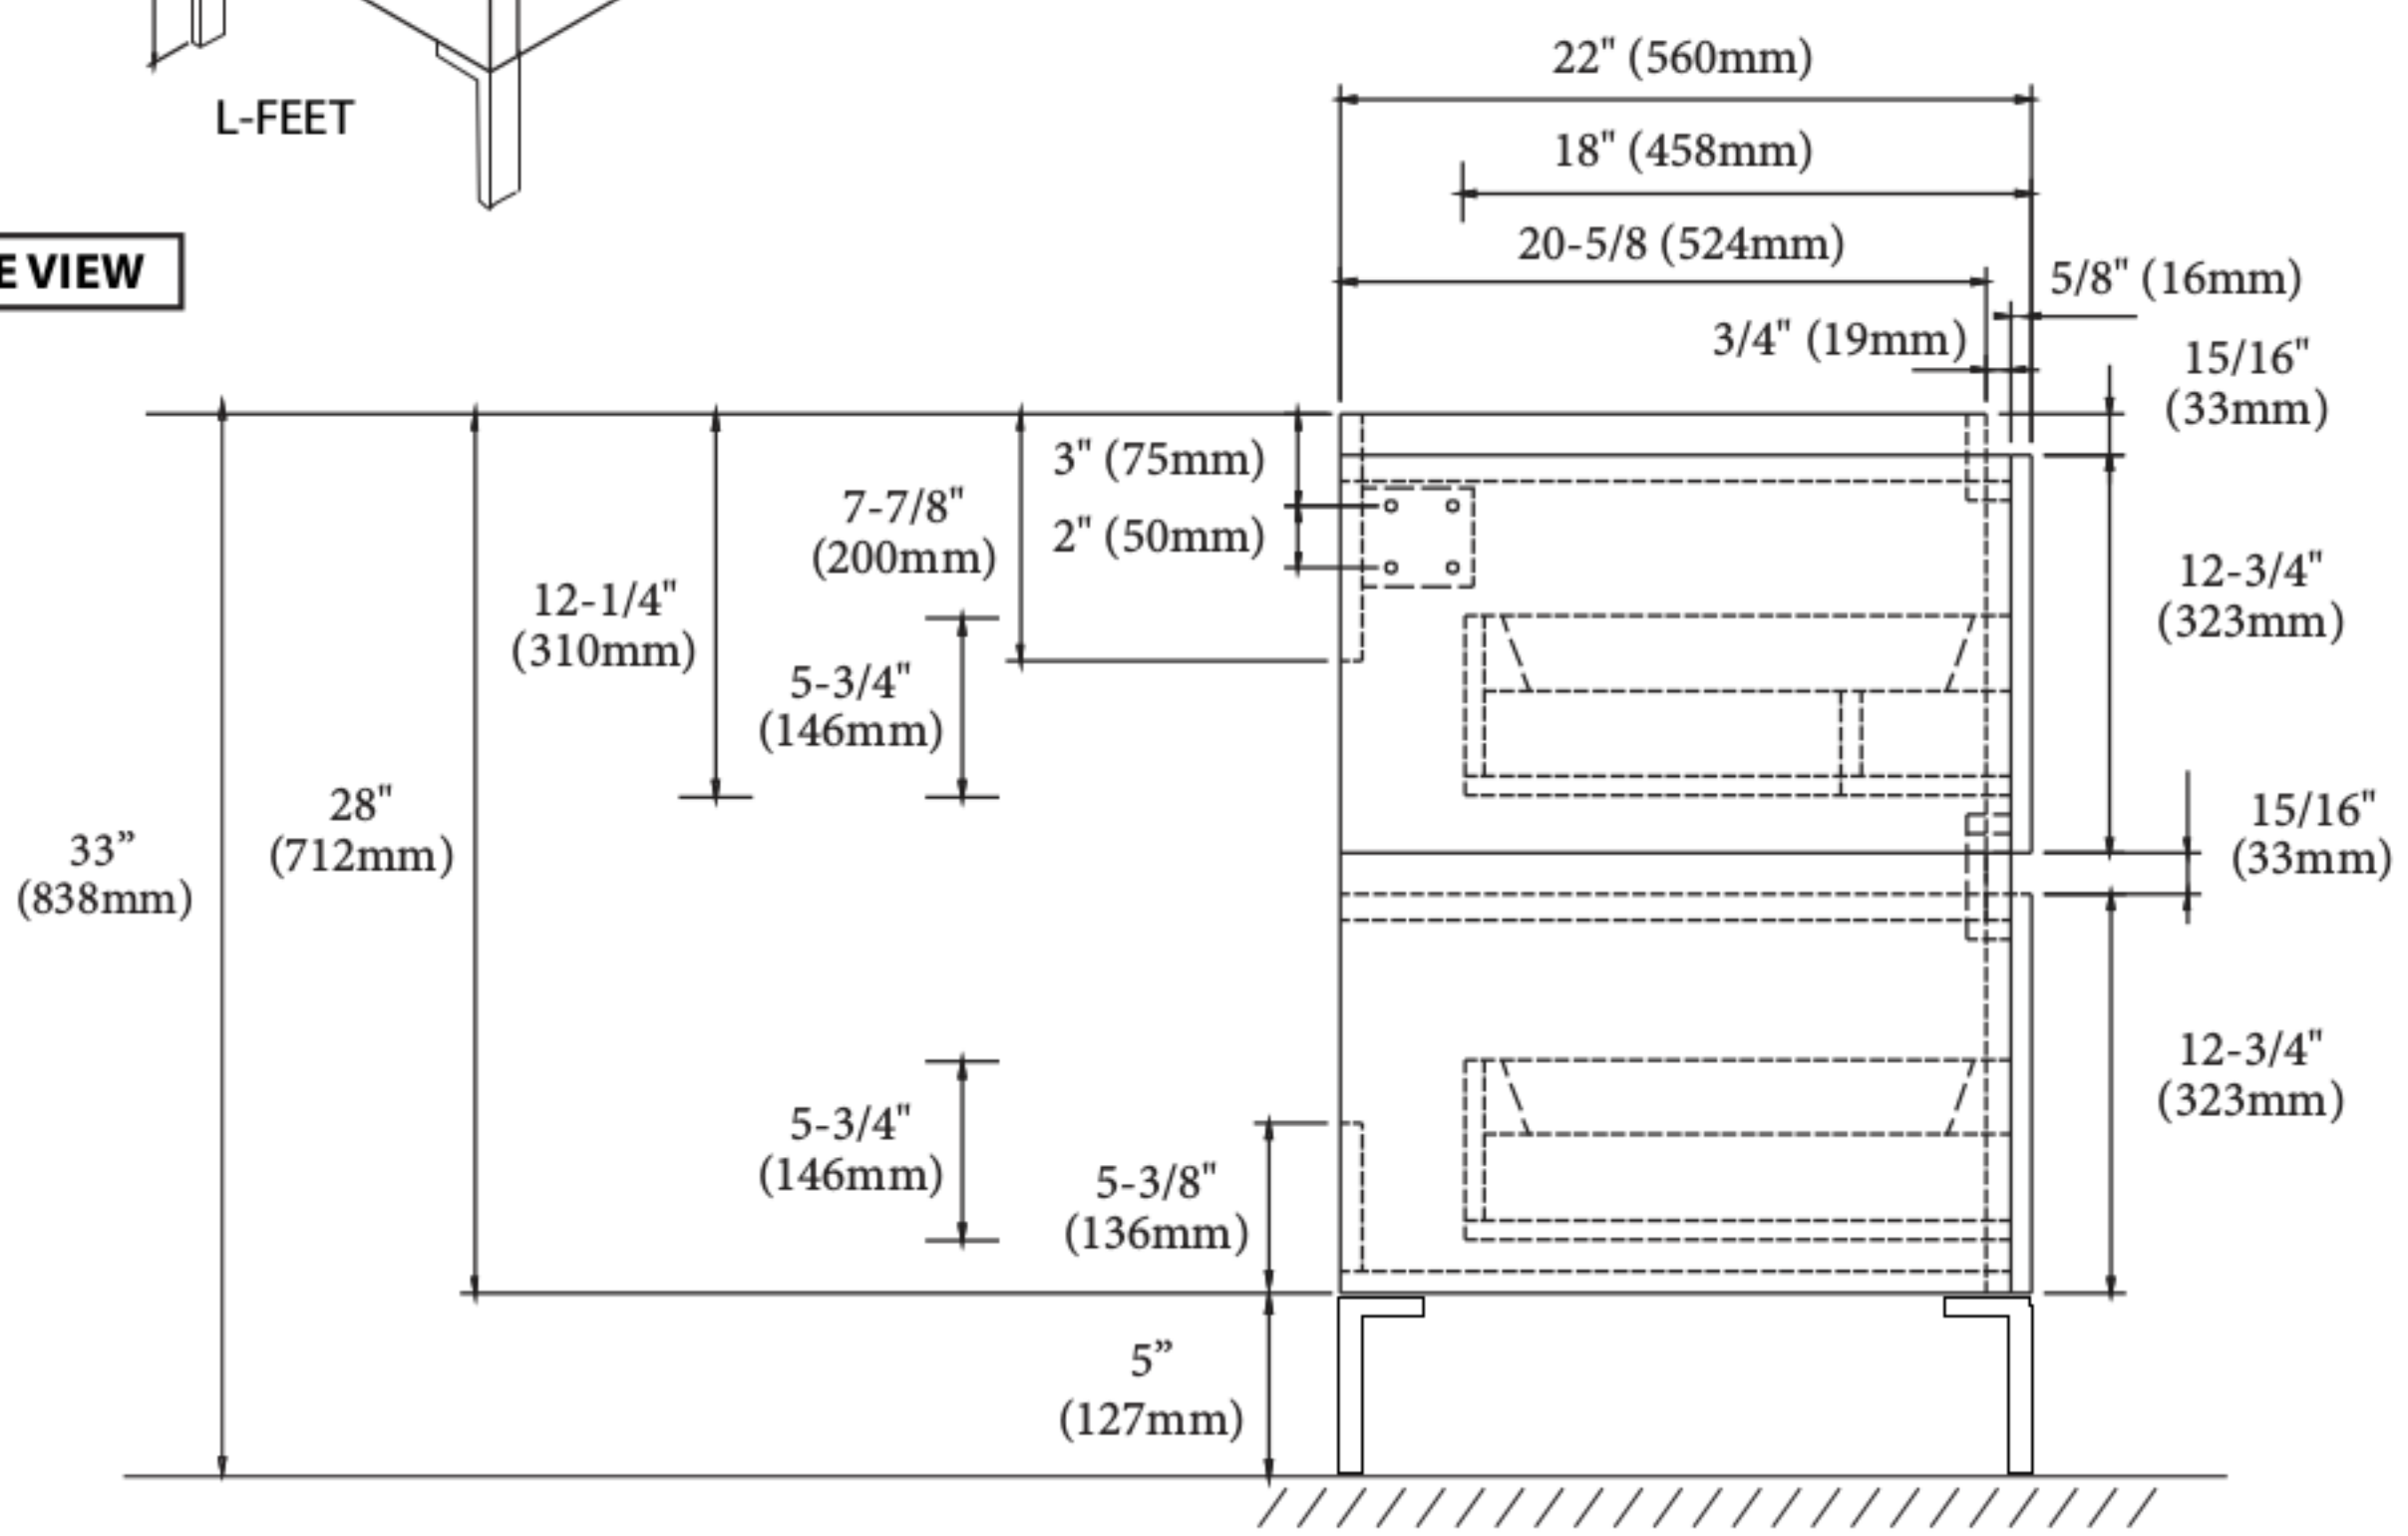

Metro - 48" Double Bowl

Specification & Installation Guide

Features

- Free standing 48" vanity : 33"(838mm)H x 22"(560mm)D x 47-5/8" (1210mm)W
- Furniture grade plywood layered with solid wood veneer and protected with several coats of polyurethane (No particle board or MDF used)
- Matching finish inside out
- Two fully adjustable drawers with full-extension soft-close European hardware
- Drawers include adjustable tempered glass dividers and retainers
- Feet option: 4 L-feet or 2 S-feet in polished chrome or brushed nickel.

Top/Basin options

- Glossy White X-Stone top/basin
- Glossy or Matte White X-Stone flat countertop

Package Dimensions

52" x 26" x 30"

Weight

217 lbs. / 99 kgs

Colors/Finishes

- Ash Grey (AG)
- Glossy White (GW)
- Walnut (WA)

SIDE VIEW

For clarification, please contact Madeli Customer Care at (800)-819-6988 or (305)-718-8817 Ext. 1
All dimensions are approximate and subject to standard tolerance. Specifications subject to change without prior notice.