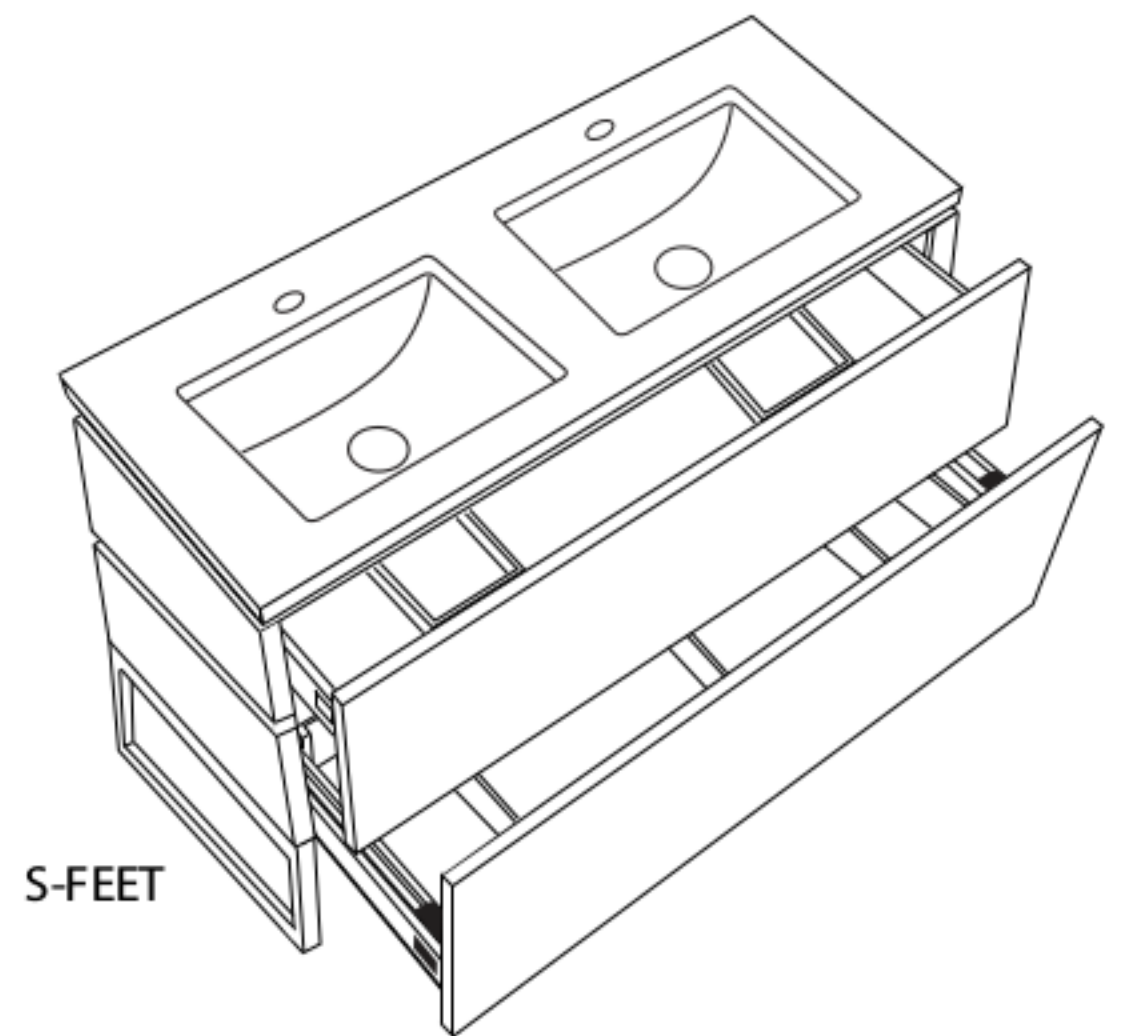

Metro - 48" Double Bowl

Specification & Installation Guide

Features

- Free standing 48" vanity : 33"(838mm)H x 22"(560mm)D x 47-5/8" (1210mm)W
- Furniture grade plywood layered with solid wood veneer and protected with several coats of polyurethane (No particle board or MDF used)
- Matching finish inside out
- Two fully adjustable drawers with full-extension soft-close European hardware
- Drawers include adjustable tempered glass dividers and retainers
- Feet option: 4 L-feet or 2 S-feet in polished chrome or brushed nickel.

Top/Basin options

- Glossy White X-Stone top/basin
- Glossy or Matte White X-Stone flat countertop

Package Dimensions

52" x 26" x 30"

Weight

217 lbs. / 99 kgs

Colors/Finishes

- Ash Grey (AG)
- Glossy White (GW)
- Walnut (WA)

SIDE VIEW

For clarification, please contact Madeli Customer Care at (800)-819-6988 or (305)-718-8817 Ext. 1
All dimensions are approximate and subject to standard tolerance. Specifications subject to change without prior notice.