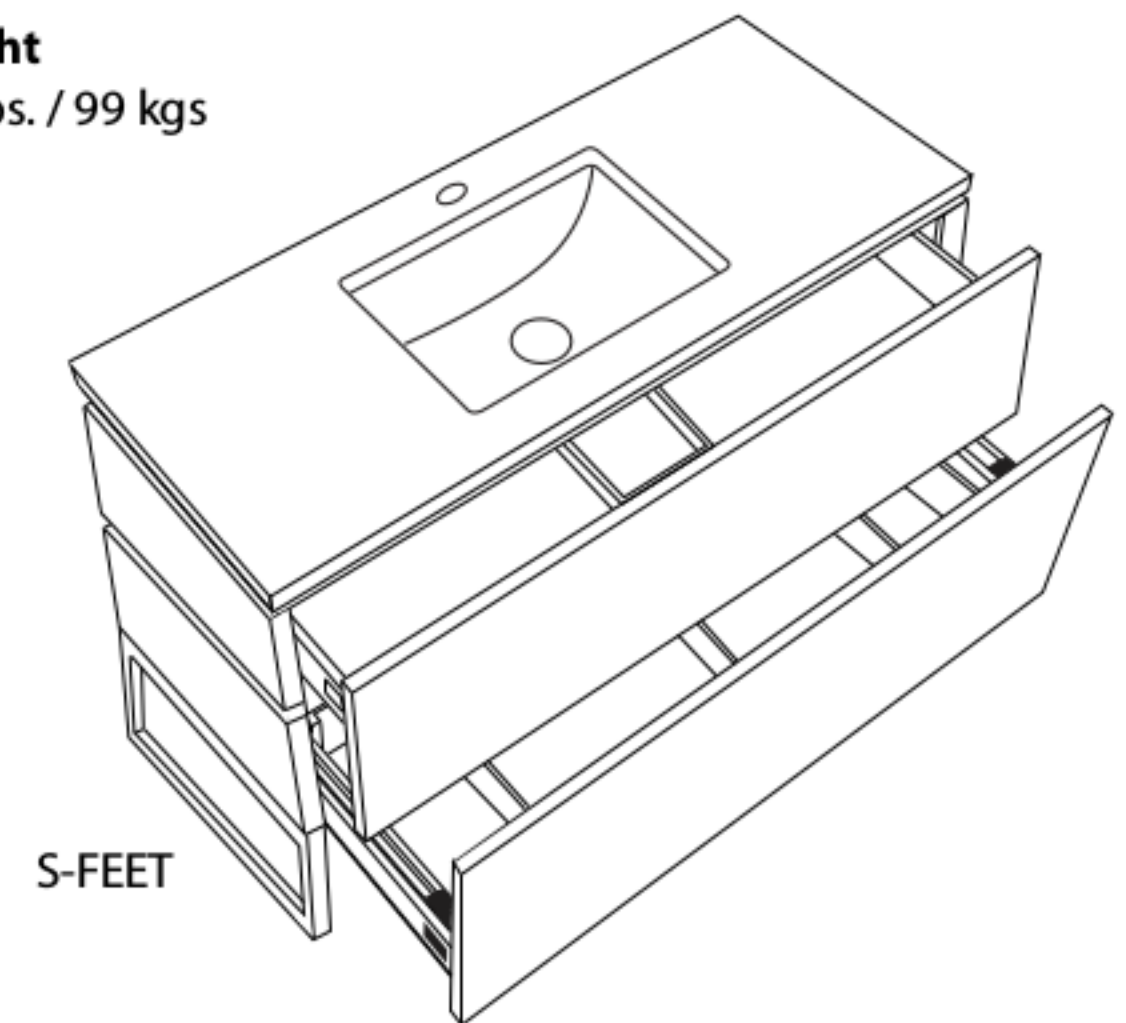

### Features

- Free standing 48" vanity : 33"(838mm)H x 22"(560mm)D x 47-5/8" (1210mm)W
- Furniture grade plywood layered with solid wood veneer and protected with several coats of polyurethane (No particle board or MDF used)
- Matching finish inside out
- Two fully adjustable drawers with full-extension soft-close European hardware
- Drawers include adjustable tempered glass dividers and retainers
- Feet option: 4 L-feet or 2 S-feet in polished chrome or brushed nickel.

### Package Dimensions

52" x 26" x 30"

### Weight

217 lbs. / 99 kgs