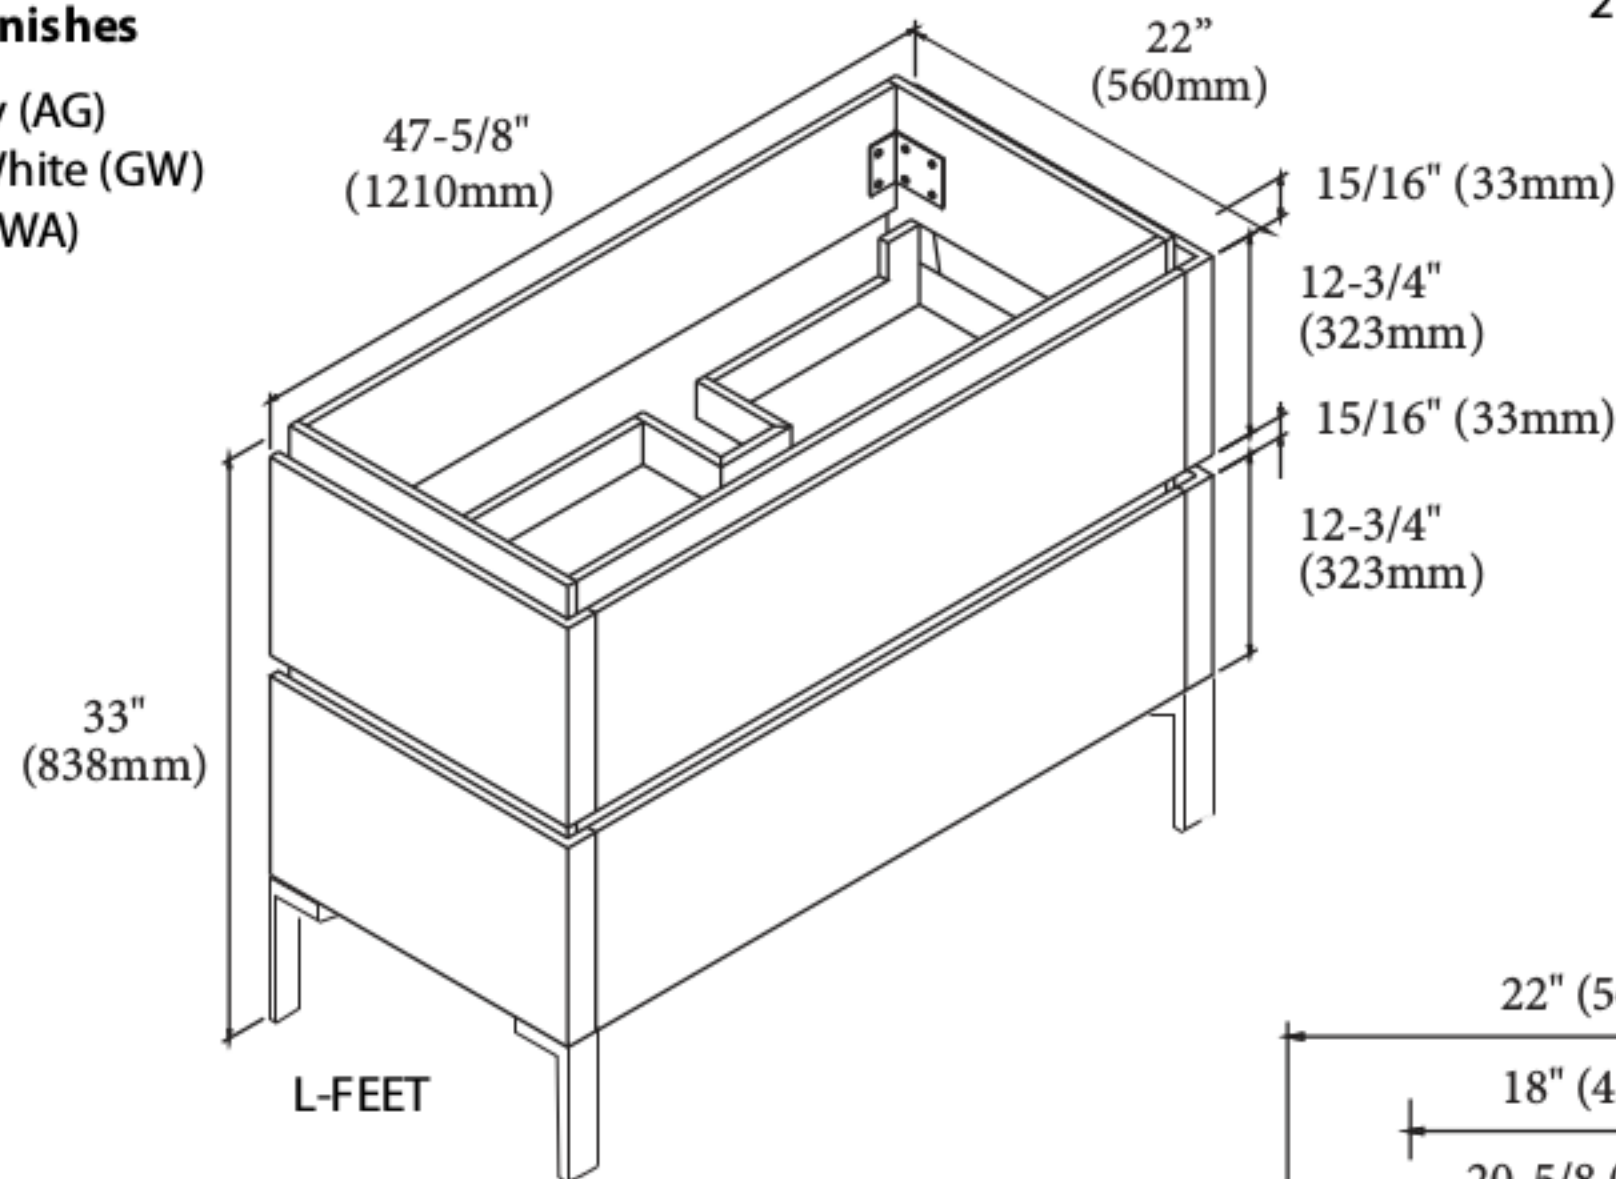

### Features

- Free standing 48" vanity : 33"(838mm)H x 22"(560mm)D x 47-5/8" (1210mm)W
- Furniture grade plywood layered with solid wood veneer and protected with several coats of polyurethane (No particle board or MDF used)
- Matching finish inside out
- Two fully adjustable drawers with full-extension soft-close European hardware
- Drawers include adjustable tempered glass dividers and retainers
- Feet option: 4 L-feet or 2 S-feet in polished chrome or brushed nickel.

### Package Dimensions

52" x 26" x 30"

### Weight

217 lbs. / 99 kgs