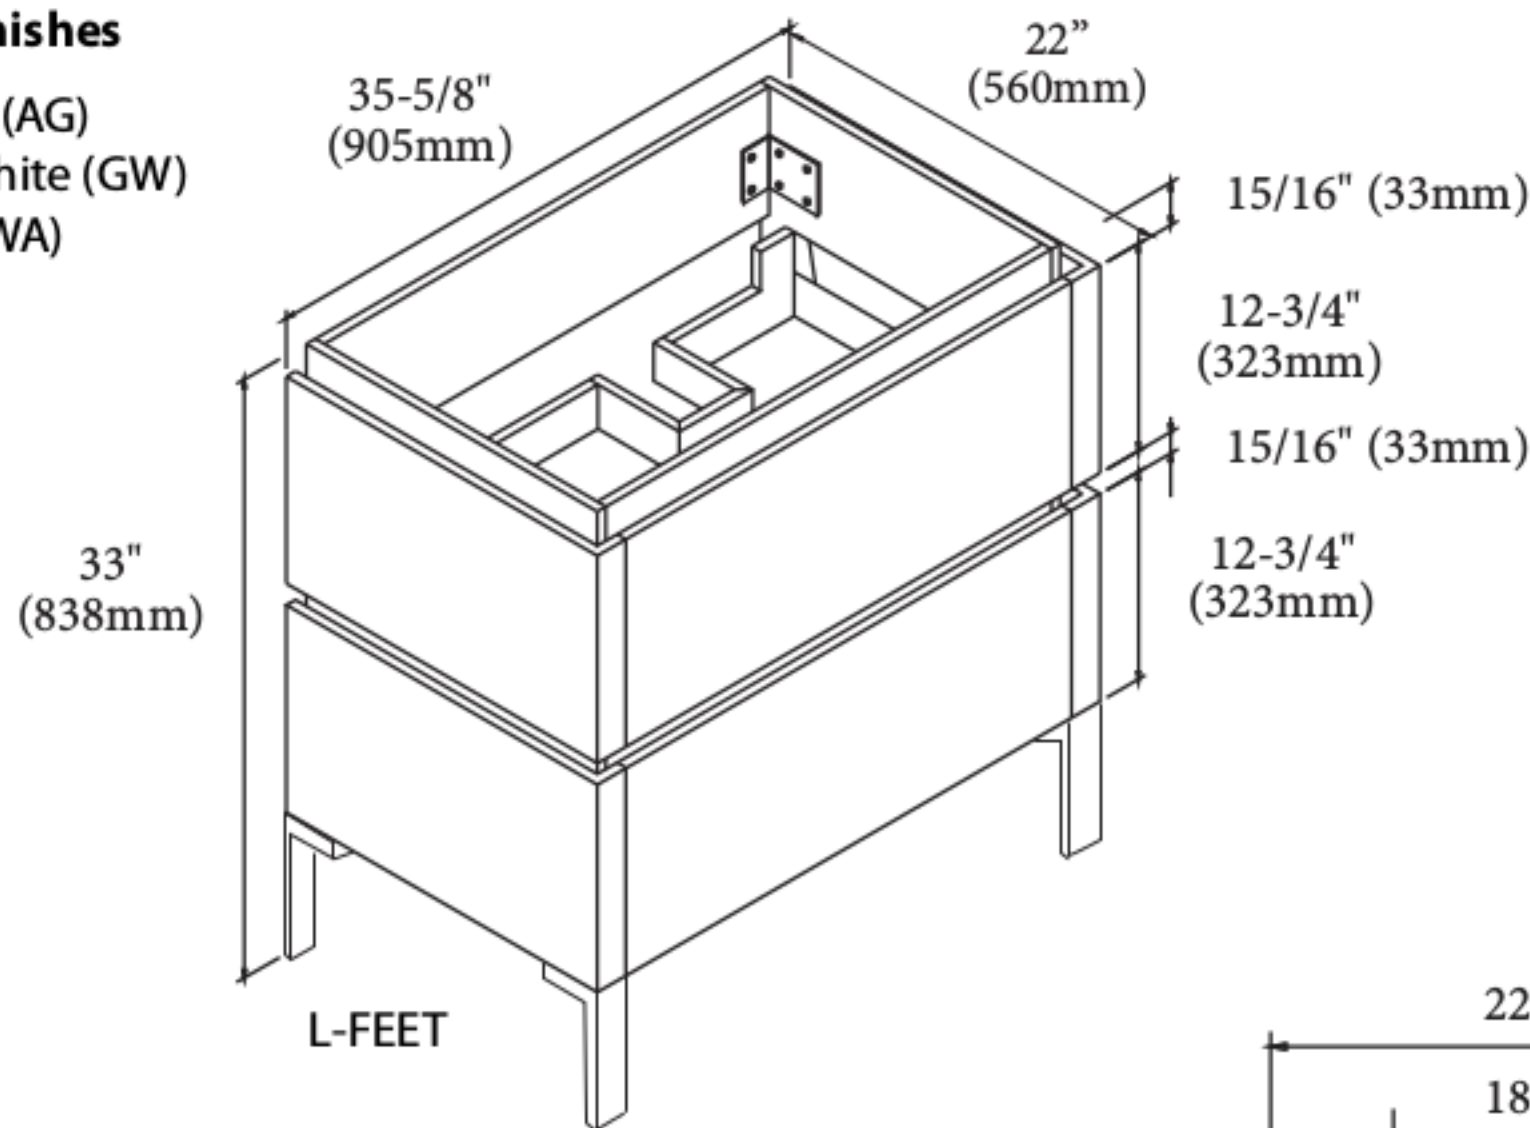

Metro - 36"

Specification & Installation Guide

Features

- Free standing 36" vanity : 33"(838mm)H x 22"(560mm)D x 35-5/8" (905mm)W
- Furniture grade plywood layered with solid wood veneer and protected with several coats of polyurethane (No particle board or MDF used)
- Matching finish inside out
- Two fully adjustable drawers with full-extension soft-close European hardware
- Drawers include adjustable tempered glass dividers and retainers
- Feet option: 4 L-feet or 2 S-feet in polished chrome or brushed nickel.

Package Dimensions

40" x 26" x 30"

Weight

182 lbs. / 83 kgs

SIDE VIEW