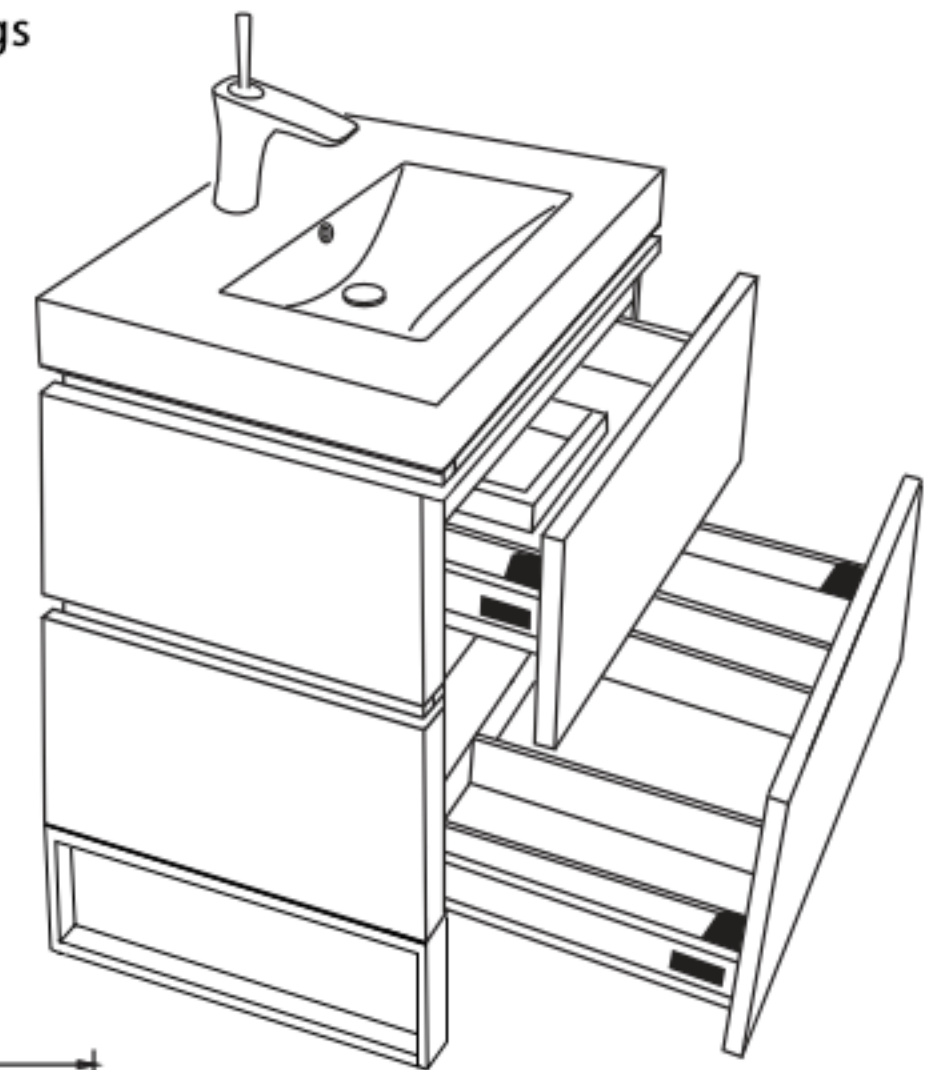

Metro - 36"

Specification & Installation Guide

Features

- Free standing 36" vanity : 33"(838mm)H x 22"(560mm)D x 35-5/8" (905mm)W
- Furniture grade plywood layered with solid wood veneer and protected with several coats of polyurethane (No particle board or MDF used)
- Matching finish inside out
- Two fully adjustable drawers with full-extension soft-close European hardware
- Drawers include adjustable tempered glass dividers and retainers
- Feet option: 4 L-feet or 2 S-feet in polished chrome or brushed nickel.

Package Dimensions

40" x 26" x 30"

Weight

182 lbs. / 83 kgs

SIDE VIEW