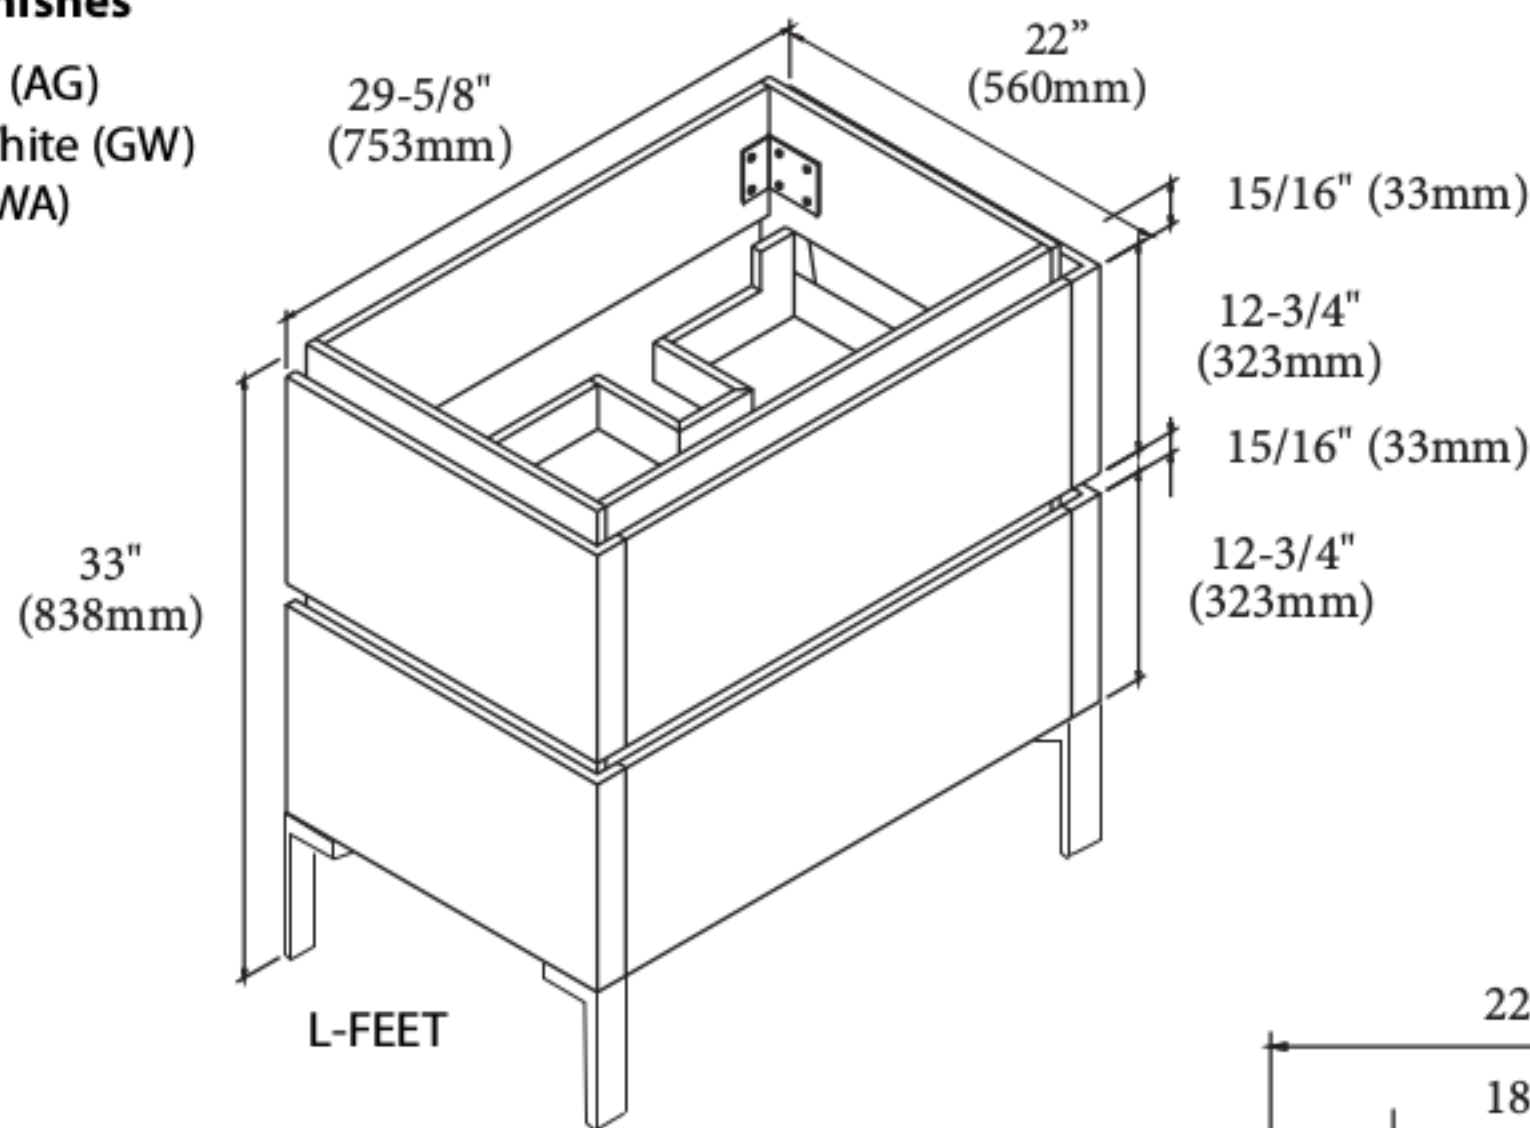

Metro - 30"

Specification & Installation Guide

Features

- Free standing 30" vanity : 33"(838mm)H x 22"(560mm)D x 29-5/8" (753mm)W
- Furniture grade plywood layered with solid wood veneer and protected with several coats of polyurethane (No particle board or MDF used)
- Matching finish inside out
- Two fully adjustable drawers with full-extension soft-close European hardware
- Drawers include adjustable tempered glass dividers and retainers
- Feet option: 4 L-feet or 2 S-feet in polished chrome or brushed nickel.

Package Dimensions

34" x 26" x 30"

Weight

166 lbs. / 76 kgs

SIDE VIEW