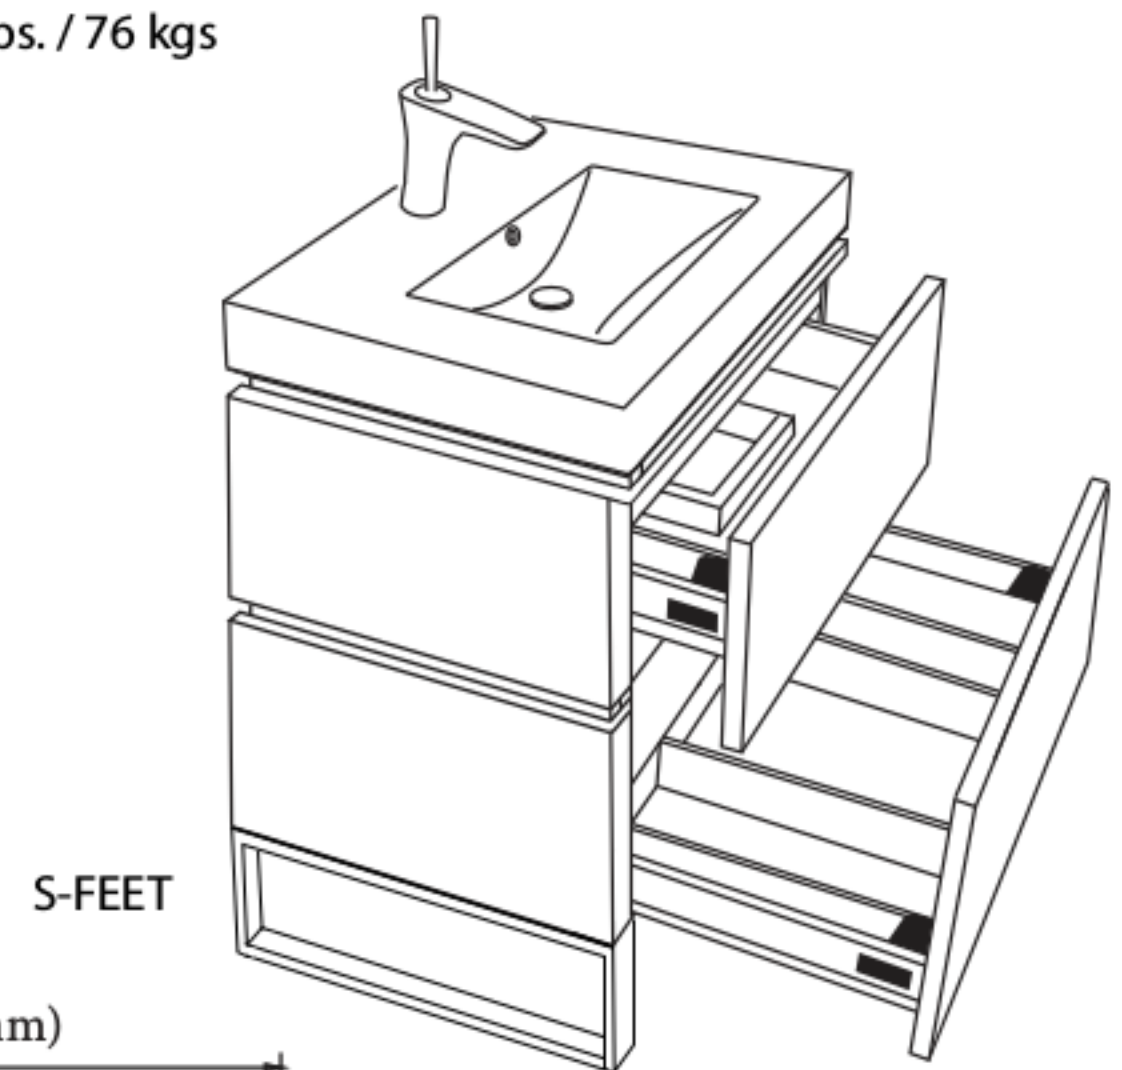

Metro - 30"

Specification & Installation Guide

Features

- Free standing 30" vanity : 33"(838mm)H x 22"(560mm)D x 29-5/8" (753mm)W
- Furniture grade plywood layered with solid wood veneer and protected with several coats of polyurethane (No particle board or MDF used)
- Matching finish inside out
- Two fully adjustable drawers with full-extension soft-close European hardware
- Drawers include adjustable tempered glass dividers and retainers
- Feet option: 4 L-feet or 2 S-feet in polished chrome or brushed nickel.

Package Dimensions

34" x 26" x 30"

Weight

166 lbs. / 76 kgs

SIDE VIEW