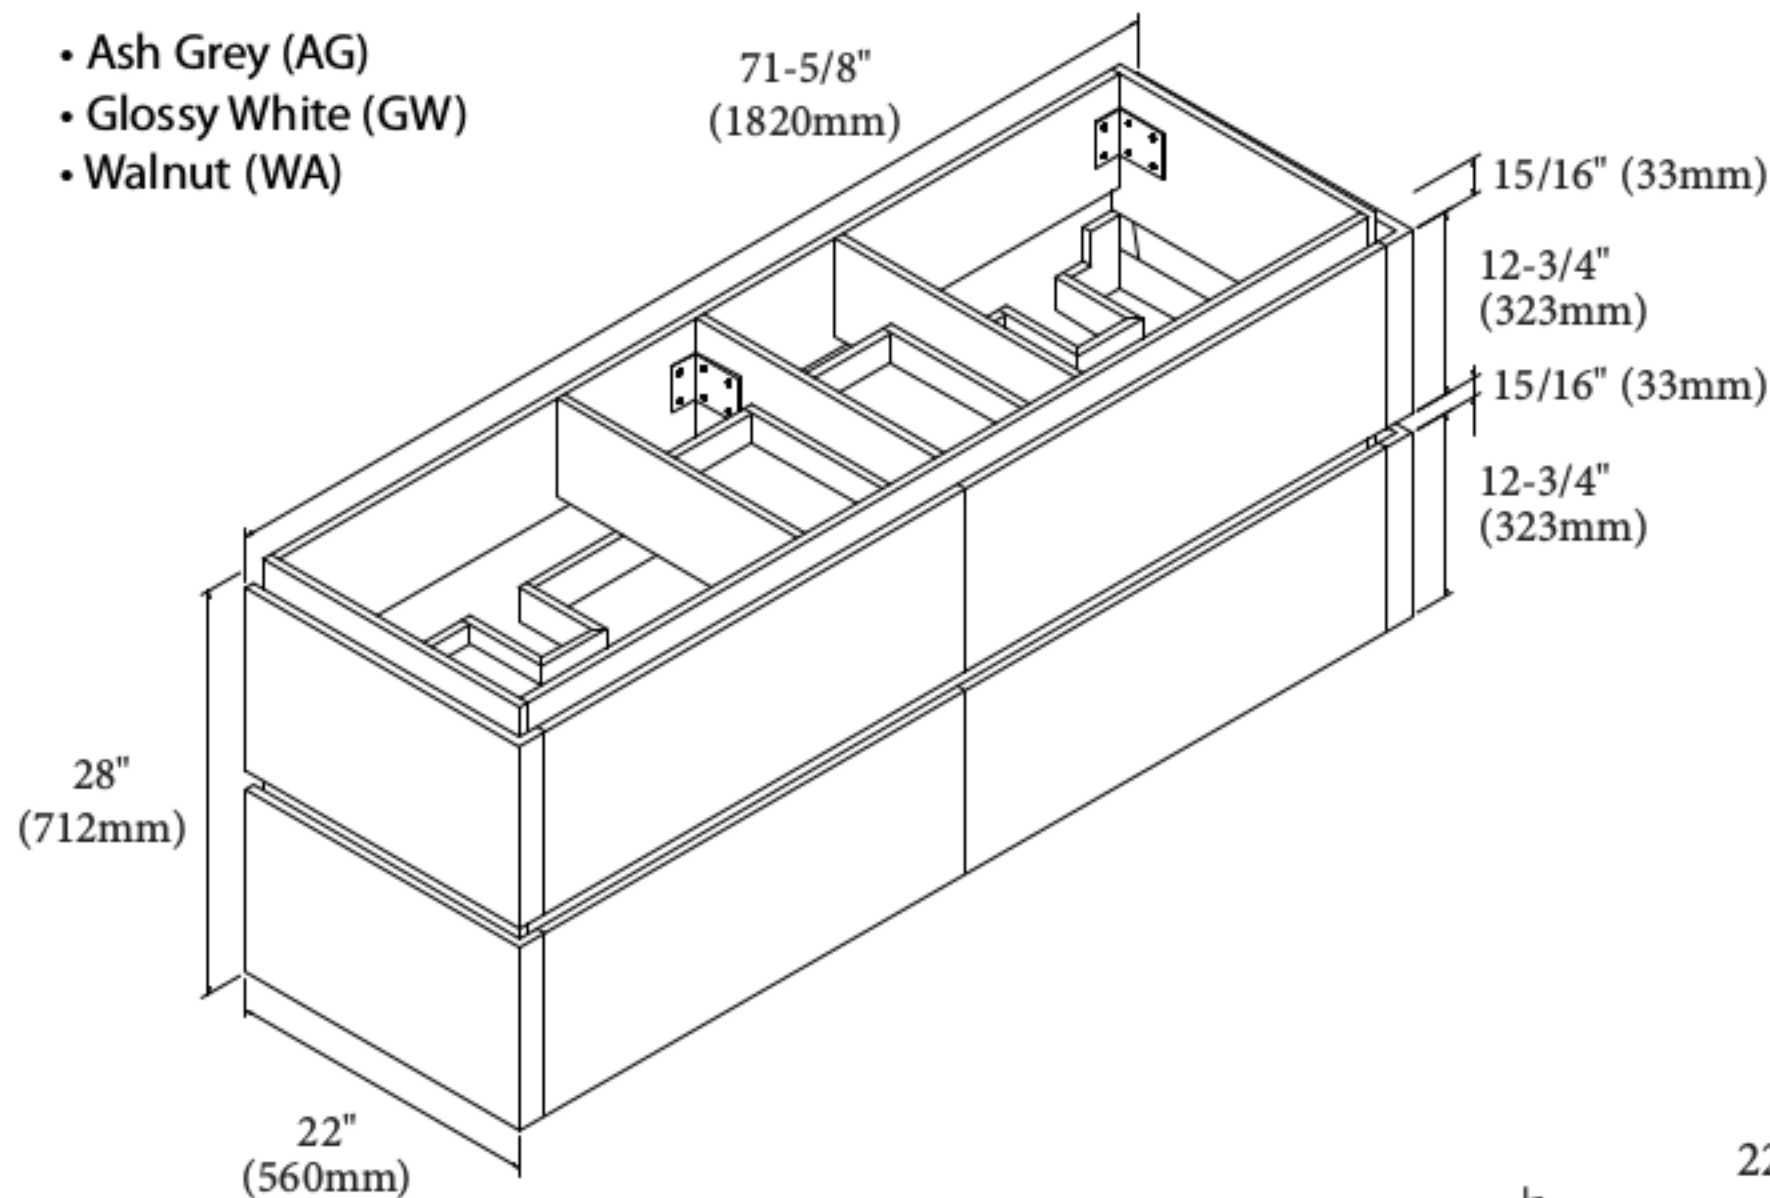

Cube- 72" Double Bowl

Specification & Installation Guide

Features

- Wall hung 72" vanity : 28"(712mm)H x 22"(560mm)D x 71-5/8" (1820mm)W
- Furniture grade plywood layered with solid wood veneer and protected with several coats of polyurethane (No particle board or MDF used)
- Matching finish inside out
- Four fully adjustable drawers with full-extension soft-close European hardware
- Two interiors drawers with full-extension soft-close European hardware
- Drawers include adjustable tempered glass dividers and retainers

Colors/Finishes

- Ash Grey (AG)
- Glossy White (GW)
- Walnut (WA)