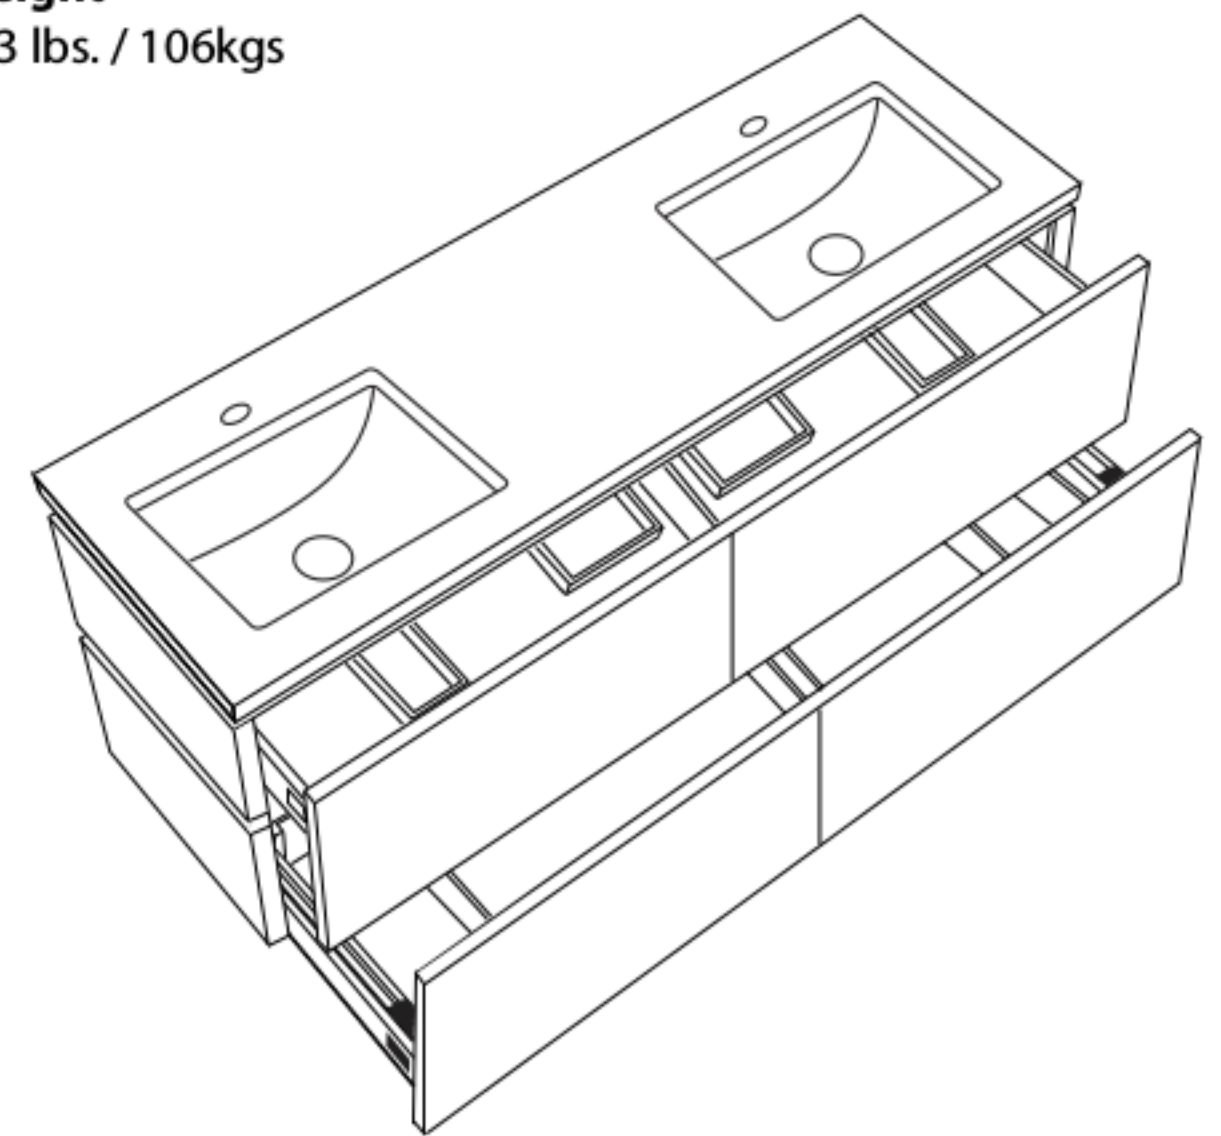

Cube- 72" Double Bowl

Specification & Installation Guide

Features

- Wall hung 72" vanity : 28"(712mm)H x 22"(560mm)D x 71-5/8" (1820mm)W
- Furniture grade plywood layered with solid wood veneer and protected with several coats of polyurethane (No particle board or MDF used)
- Matching finish inside out
- Four fully adjustable drawers with full-extension soft-close European hardware
- Two interiors drawers with full-extension soft-close European hardware
- Drawers include adjustable tempered glass dividers and retainers

Package Dimensions

76" x 26" x 30"

Weight

233 lbs. / 106kgs

SIDE VIEW