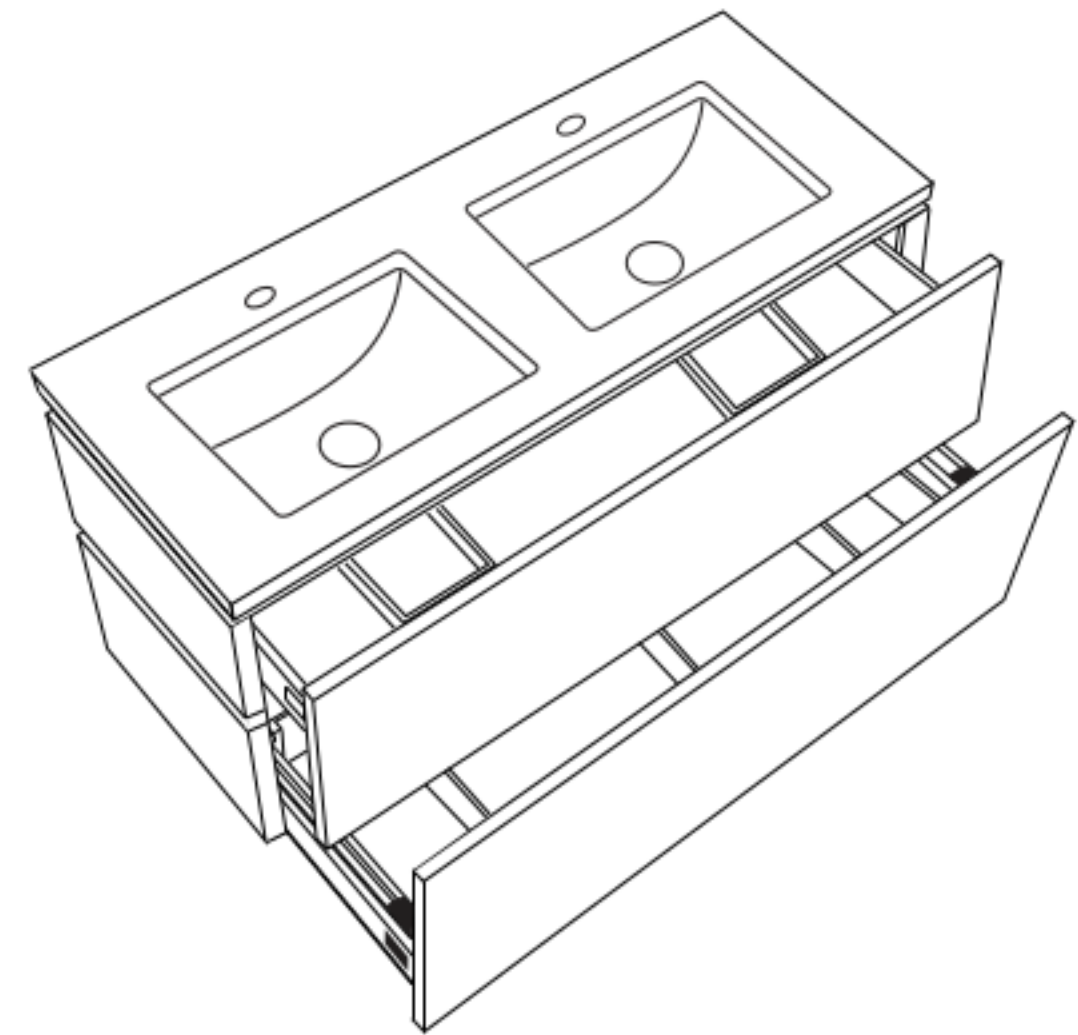

Weight

187 lbs. / 85kgs