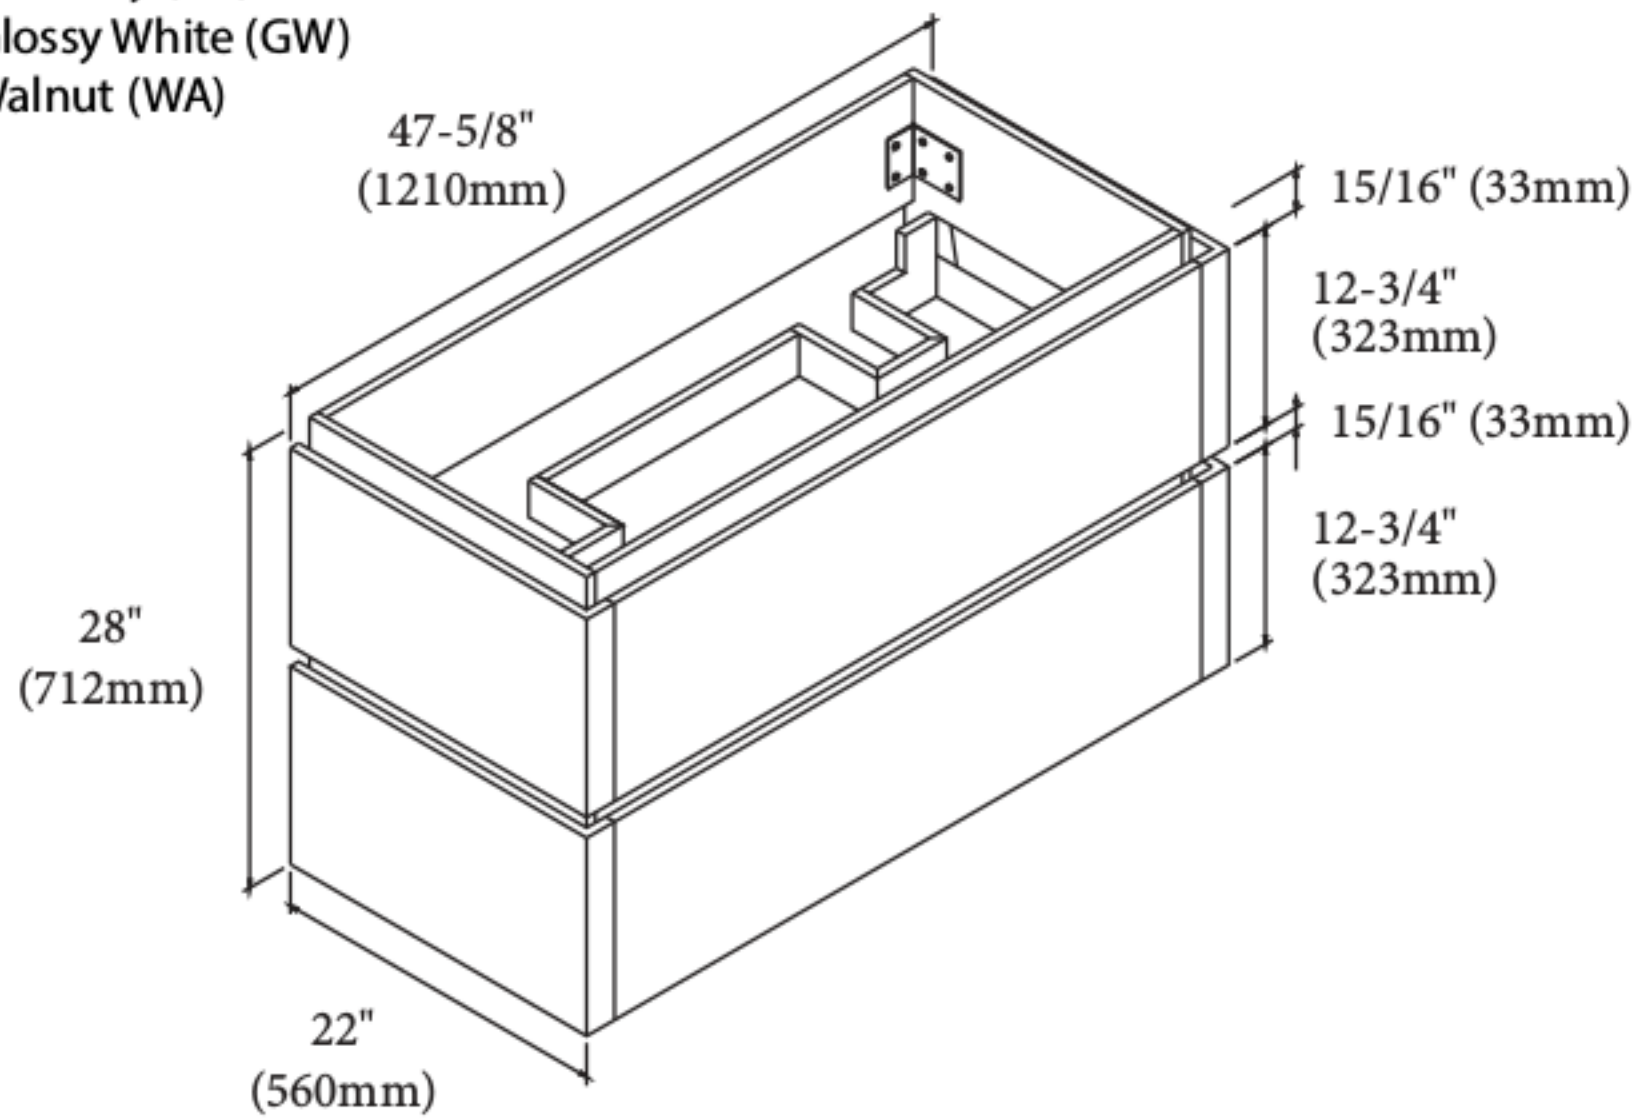

Cube- 48" Double Bowl

Specification & Installation Guide

Features

- Wall hung 48" vanity : 28"(712mm)H x 22"(560mm)D x 47-5/8" (1210mm)W
- Furniture grade plywood layered with solid wood veneer and protected with several coats of polyurethane (No particle board or MDF used)
- Matching finish inside out
- Two fully adjustable drawers with full-extension soft-close European hardware
- Drawers include adjustable tempered glass dividers and retainers

Colors/Finishes

- Ash Grey (AG)
- Glossy White (GW)
- Walnut (WA)