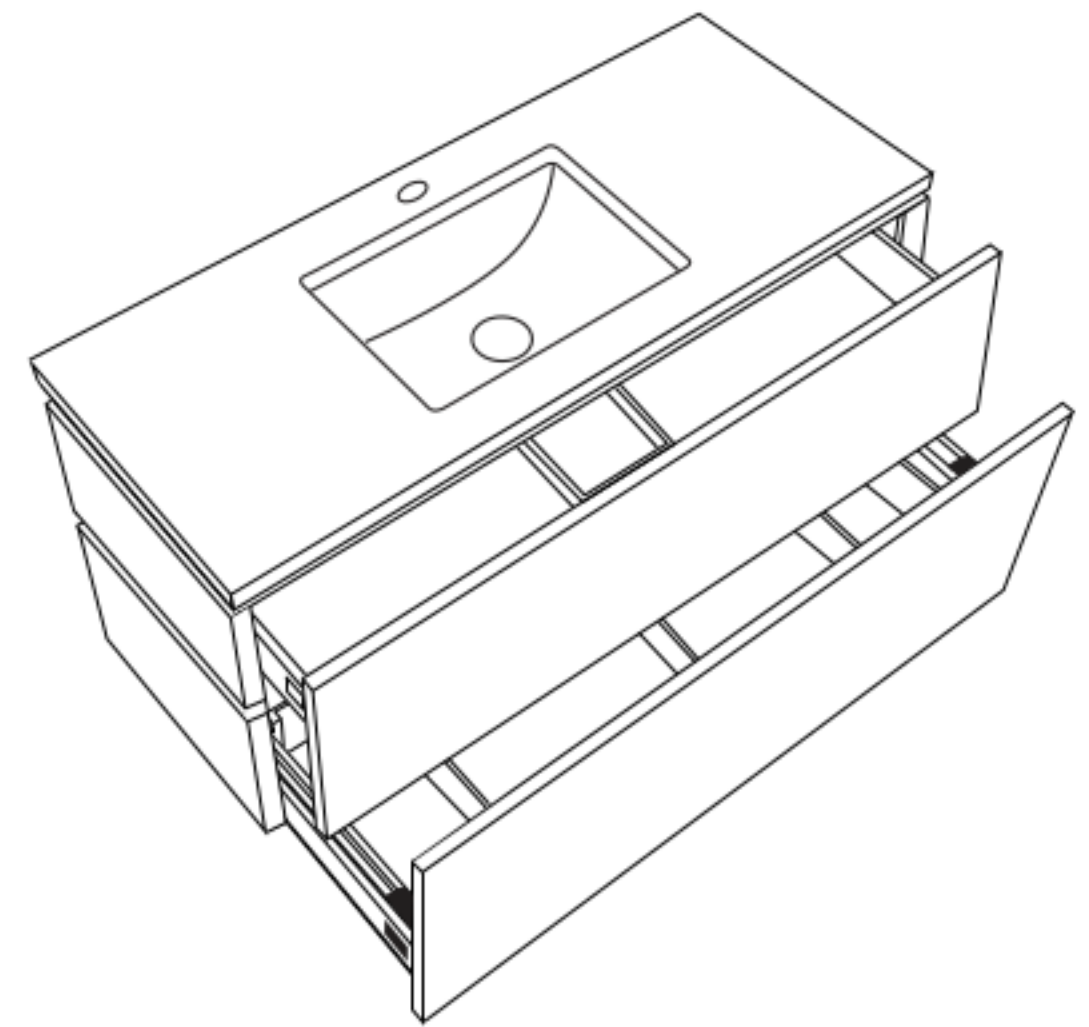

Cube- 48" Single Bowl

Specification & Installation Guide

Features

- Wall hung 48" vanity : 28"(712mm)H x 22"(560mm)D x 47-5/8" (1210mm)W
- Furniture grade plywood layered with solid wood veneer and protected with several coats of polyurethane (No particle board or MDF used)
- Matching finish inside out
- Two fully adjustable drawers with full-extension soft-close European hardware
- Drawers include adjustable tempered glass dividers and retainers

Package Dimensions

52" x 26" x 30"

Weight

187 lbs. / 85kgs

SIDE VIEW