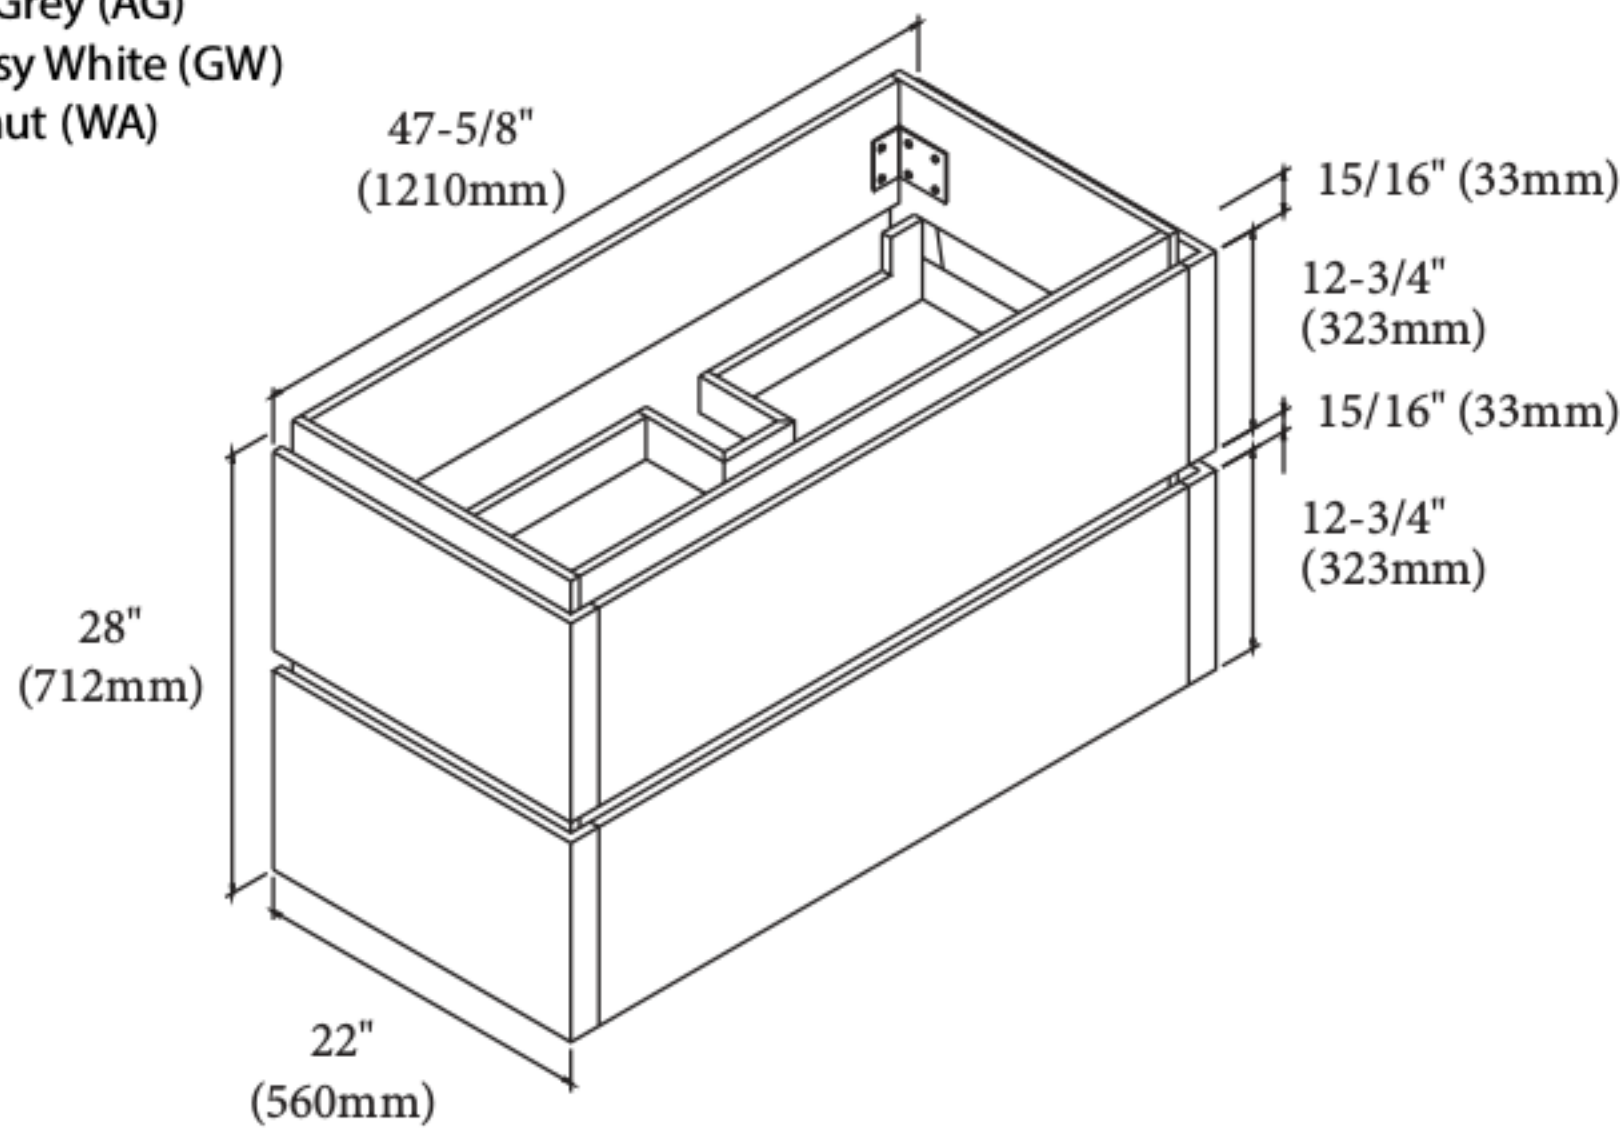

Cube- 48" Single Bowl

Specification & Installation Guide

Features

- Wall hung 48" vanity : 28"(712mm)H x 22"(560mm)D x 47-5/8" (1210mm)W
- Furniture grade plywood layered with solid wood veneer and protected with several coats of polyurethane (No particle board or MDF used)
- Matching finish inside out
- Two fully adjustable drawers with full-extension soft-close European hardware
- Drawers include adjustable tempered glass dividers and retainers

Colors/Finishes

- Ash Grey (AG)
- Glossy White (GW)
- Walnut (WA)