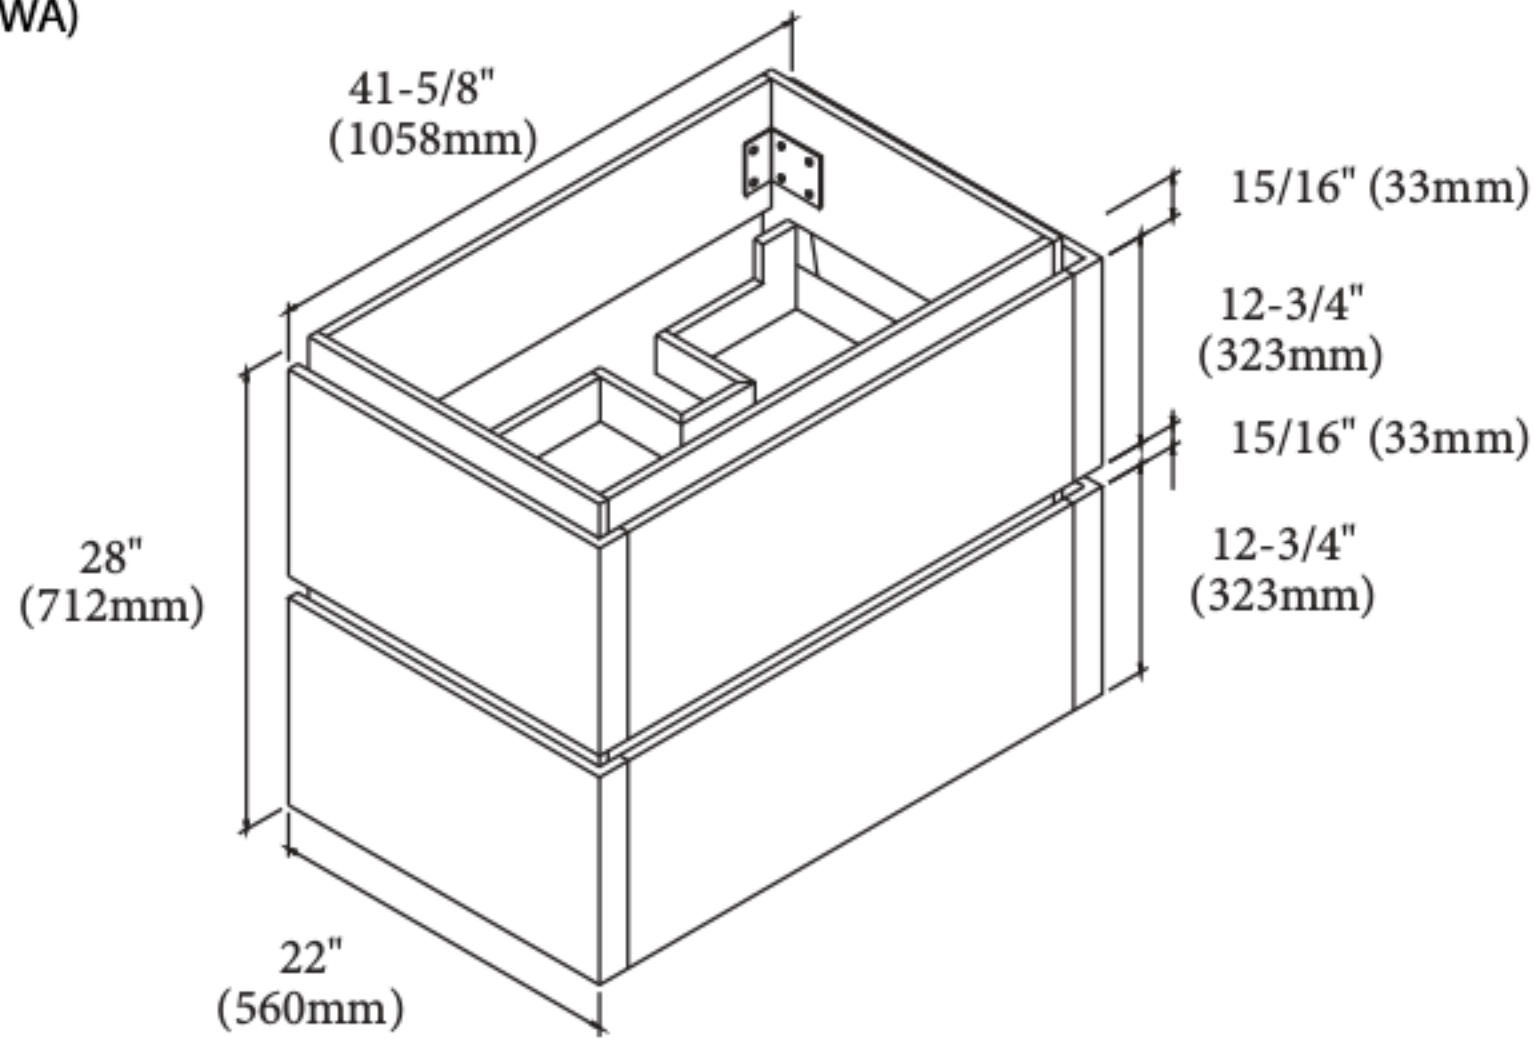

Cube- 42"

Specification & Installation Guide

Features

- Wall hung 42" vanity : 28"(712mm)H x 22"(560mm)D x 41-5/8" (1058mm)W
- Furniture grade plywood layered with solid wood veneer and protected with several coats of polyurethane (No particle board or MDF used)
- Matching finish inside out
- Two fully adjustable drawers with full-extension soft-close European hardware
- Drawers include adjustable tempered glass dividers and retainers

Package Dimensions

46" x 26" x 30"

Weight

162 lbs. / 74 kgs

SIDE VIEW