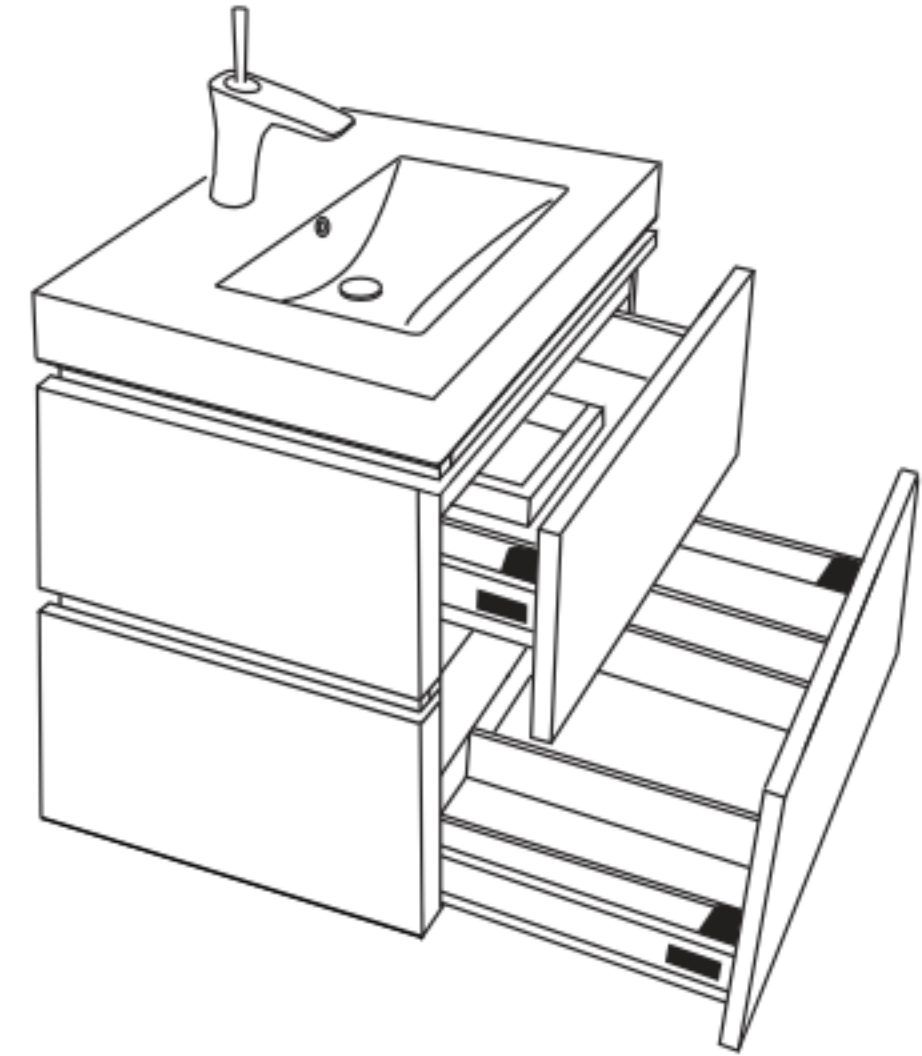

Cube- 42"

Specification & Installation Guide

Features

- Wall hung 42" vanity : 28"(712mm)H x 22"(560mm)D x 41-5/8" (1058mm)W
- Furniture grade plywood layered with solid wood veneer and protected with several coats of polyurethane (No particle board or MDF used)
- Matching finish inside out
- Two fully adjustable drawers with full-extension soft-close European hardware
- Drawers include adjustable tempered glass dividers and retainers

Package Dimensions

46" x 26" x 30"

Weight

162 lbs. / 74 kgs

SIDE VIEW