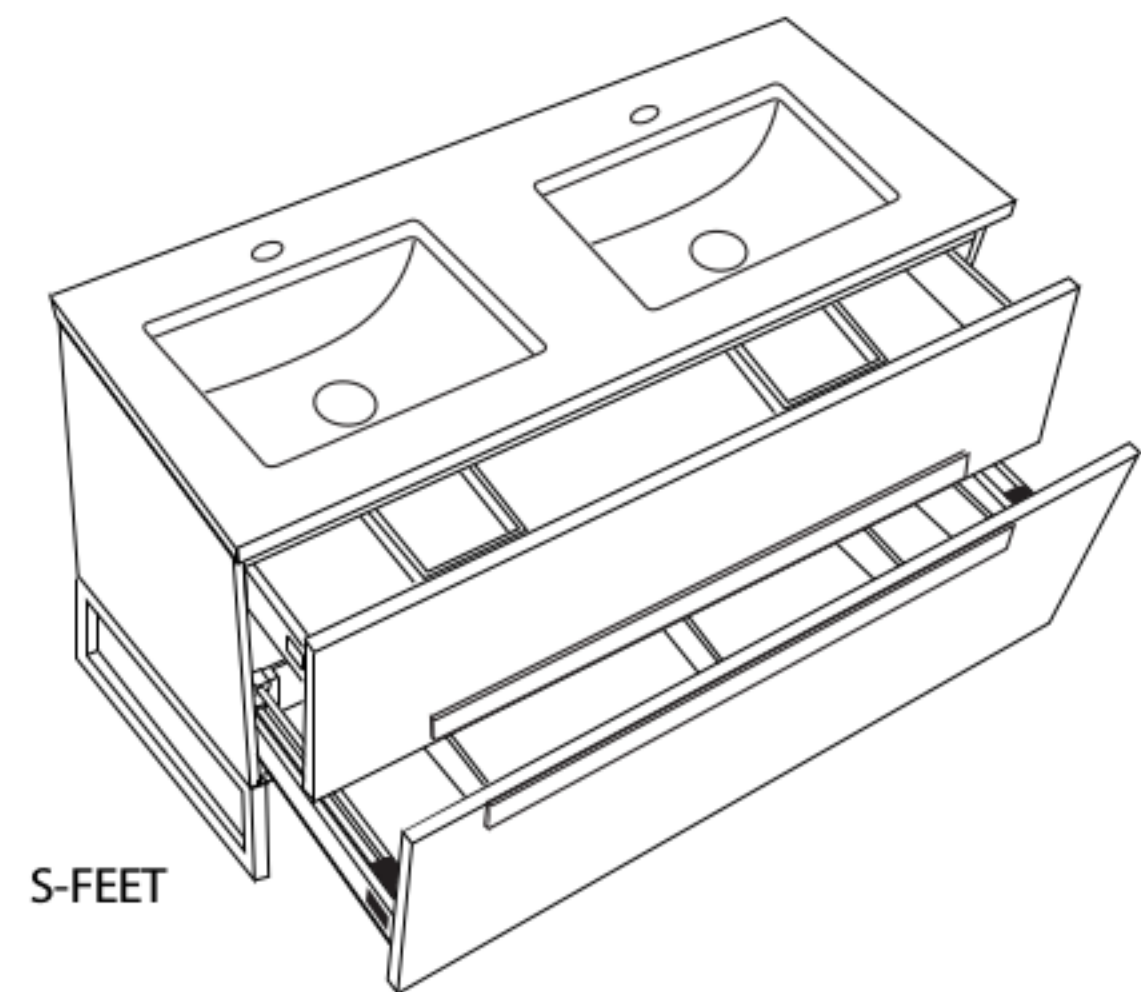

Soho - 48" Double Bowl

Specification & Installation Guide

Features

- Free standing 48" vanity : 33-1/2" (852mm)H x 18"(458mm)D x 47-5/8" (1210mm)W
- Furniture grade plywood layered with solid wood veneer and protected with several coats of polyurethane (No particle board or MDF used).
- Matching finish inside out
- Two fully adjustable drawers with full-extension soft-close European hardware.
- Top drawer with tempered glass retainer.
- Bottom drawer includes adjustable tempered glass dividers and retainers.
- Handle option: Polished chrome or brushed nickel.
- Feet option: 4 L-feet or 2 S-feet in polished chrome or brushed nickel.

Package Dimensions

50" x 21" x 28"

Weight

167 lbs. / 76 kgs

SIDE VIEW