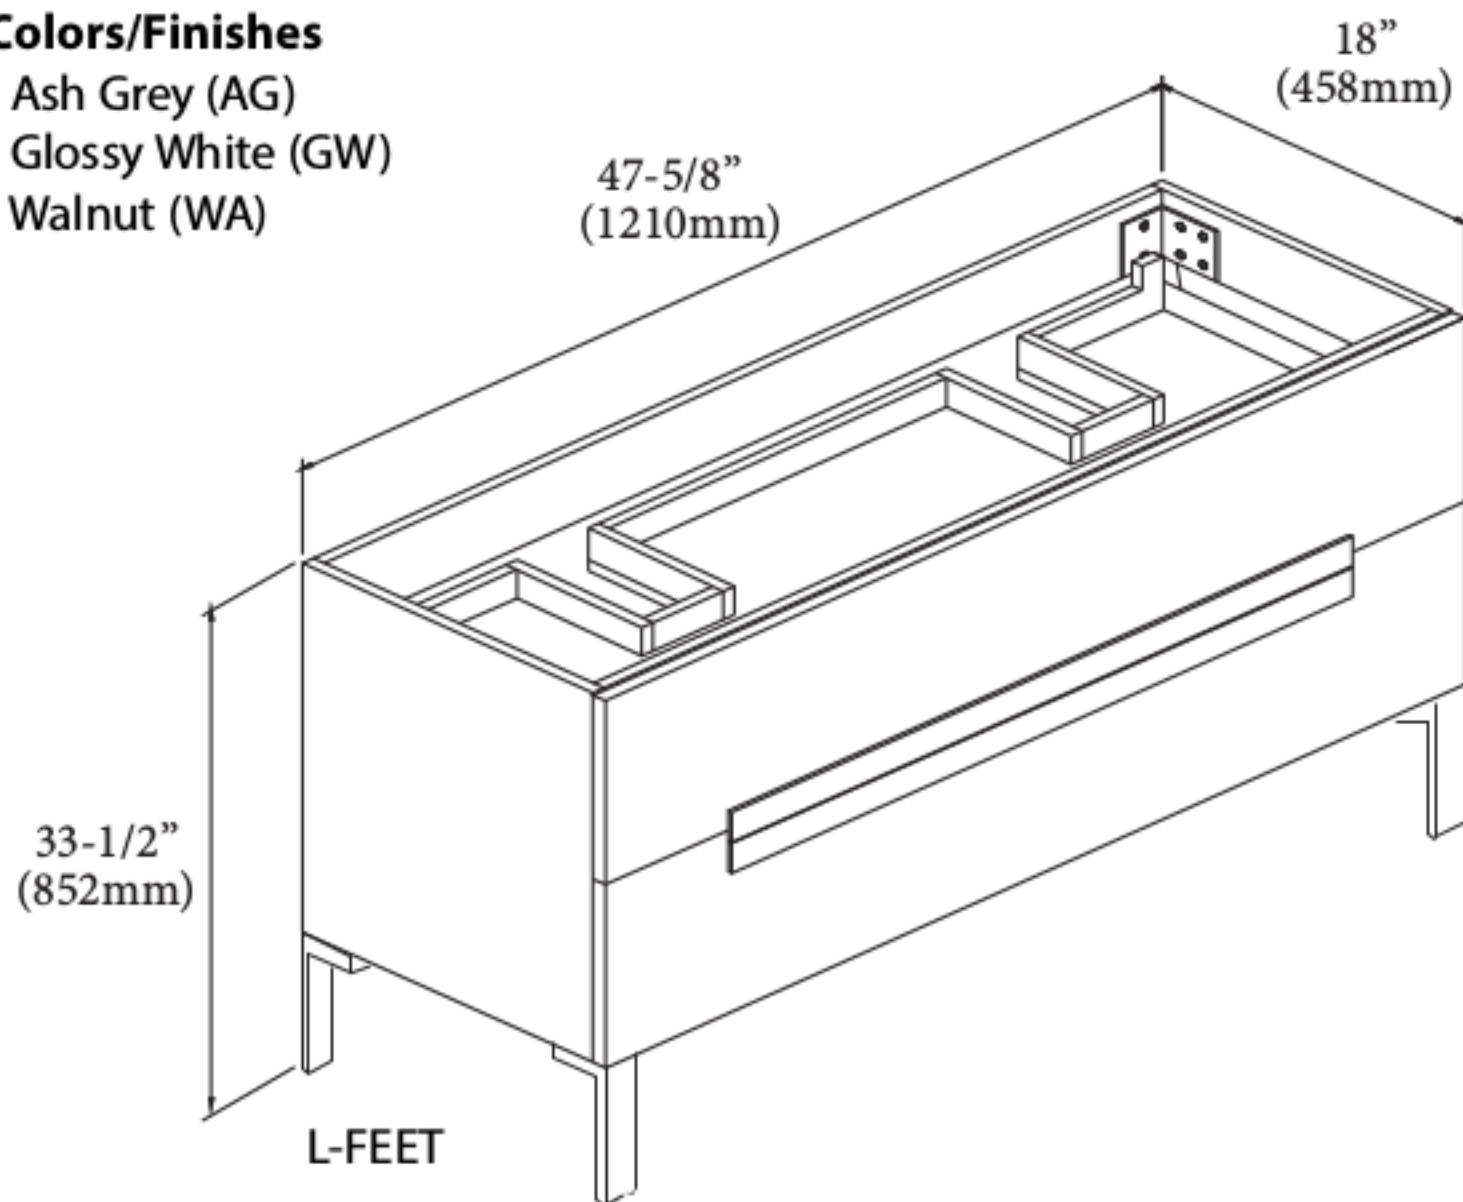

Soho - 48" Double Bowl

Specification & Installation Guide

Features

- Free standing 48" vanity : 33-1/2" (852mm)H x 18"(458mm)D x 47-5/8" (1210mm)W
- Furniture grade plywood layered with solid wood veneer and protected with several coats of polyurethane (No particle board or MDF used).
- Matching finish inside out
- Two fully adjustable drawers with full-extension soft-close European hardware.
- Top drawer with tempered glass retainer.
- Bottom drawer includes adjustable tempered glass dividers and retainers.
- Handle option: Polished chrome or brushed nickel.
- Feet option: 4 L-feet or 2 S-feet in polished chrome or brushed nickel.

Package Dimensions

50" x 21" x 28"

Weight

167 lbs. / 76 kgs

SIDE VIEW