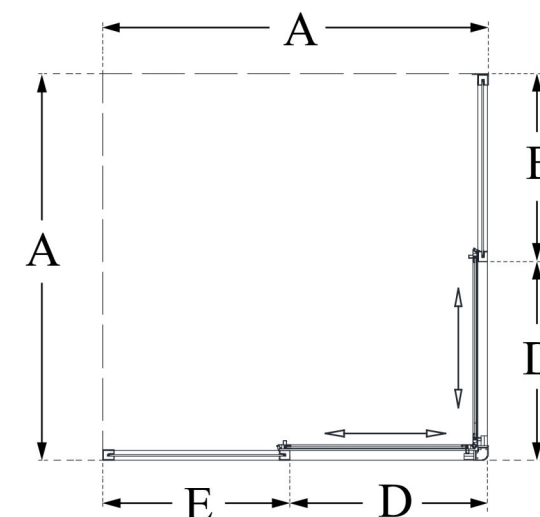

SHEN-8134340

CORNERVIEW

DreamLine Cornerview 34 1/2 in.
D x 34 1/2 in. W x 72 in. H Framed
Sliding Shower Enclosure

SLIDING DOOR

CONFIGURATION DIMENSIONS:

A: 34 1/2 in.

MODEL WIDTH

B: 72 in.

MODEL HEIGHT

C: 20 3/4 in.

ACCESS WIDTH

D: 17 7/8 in.

DOOR WIDTH

E: 16 3/4 in.

INLINE PANEL WIDTH

DreamLine reserves the right to update or modify the hardware or materials pictured without prior notice for the purpose of product improvement and customer satisfaction.