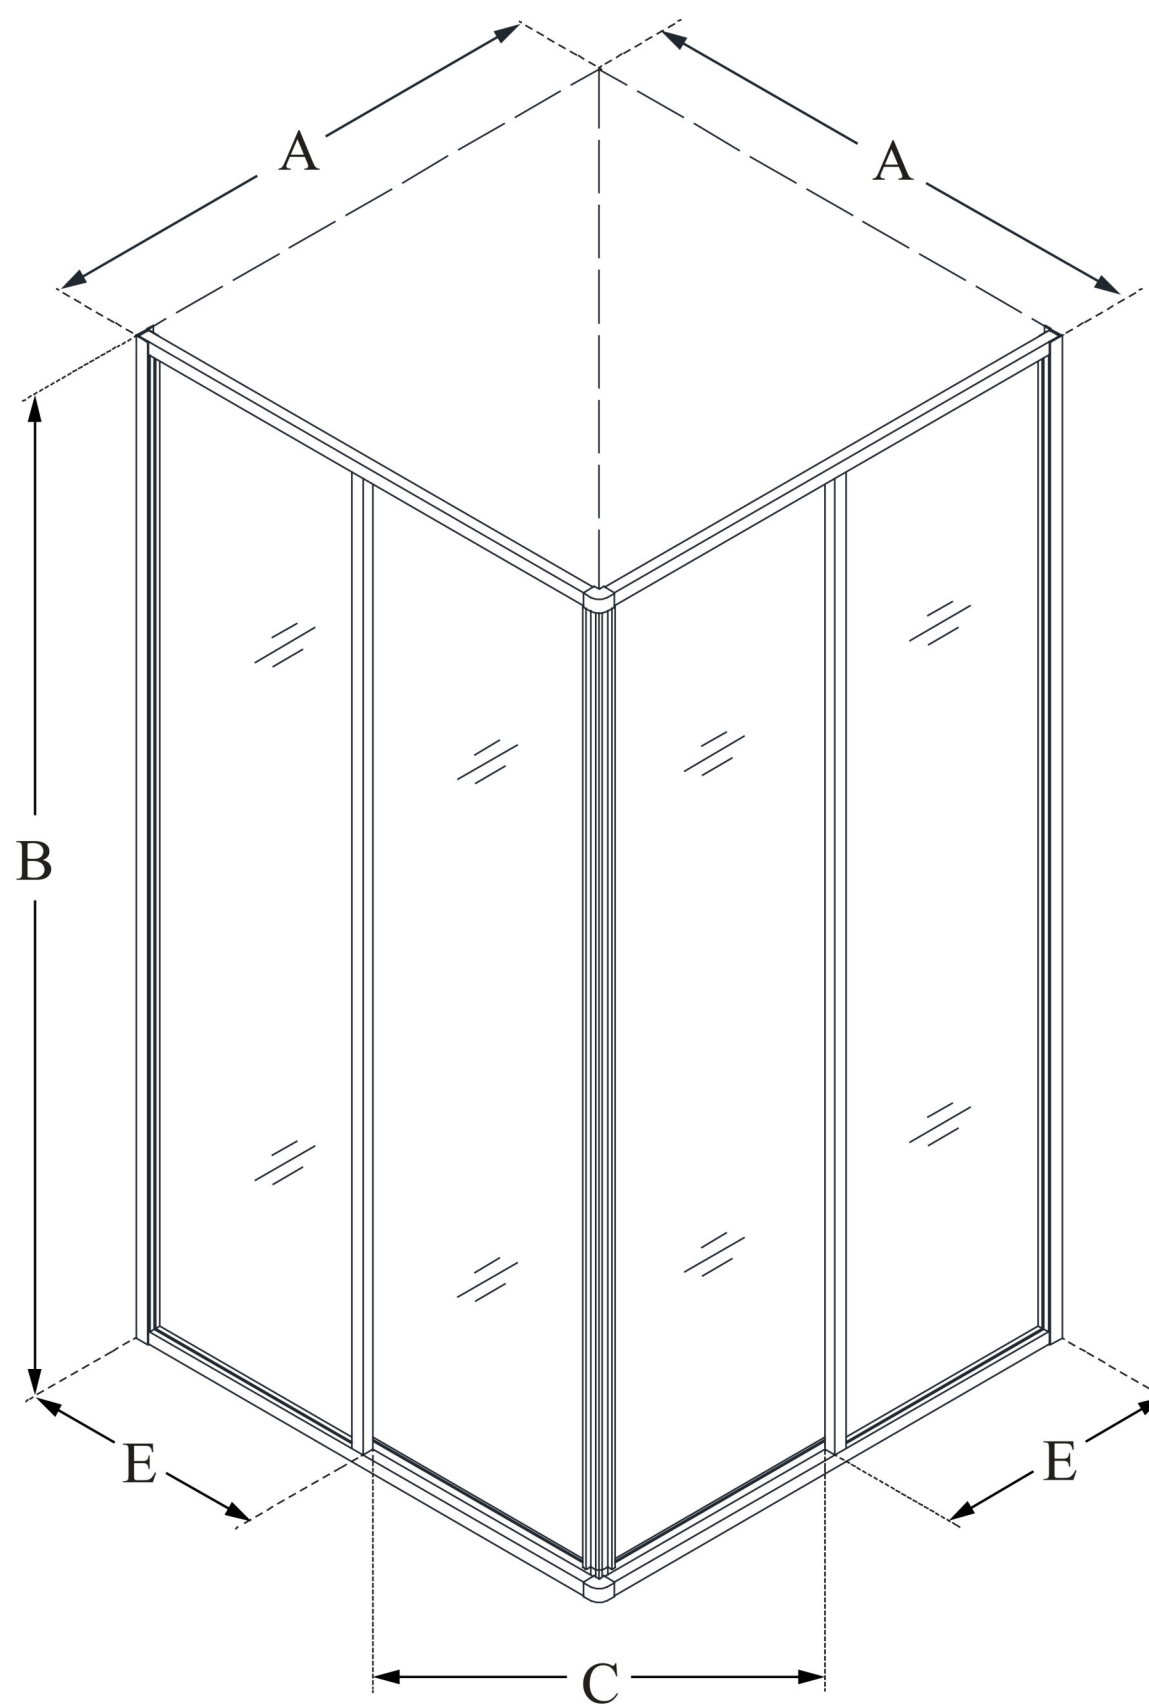

SHEN-8134340

CORNERVIEW

DreamLine Cornerview 34 1/2 in.
D x 34 1/2 in. W x 72 in. H Framed
Sliding Shower Enclosure

SLIDING DOOR

CONFIGURATION DIMENSIONS:

A: 34 1/2 in.

MODEL WIDTH

B: 72 in.

MODEL HEIGHT

C: 20 3/4 in.

ACCESS WIDTH

D: 17 7/8 in.

DOOR WIDTH

E: 16 3/4 in.

INLINE PANEL WIDTH

DreamLine reserves the right to update or modify the hardware or materials pictured without prior notice for the purpose of product improvement and customer satisfaction.