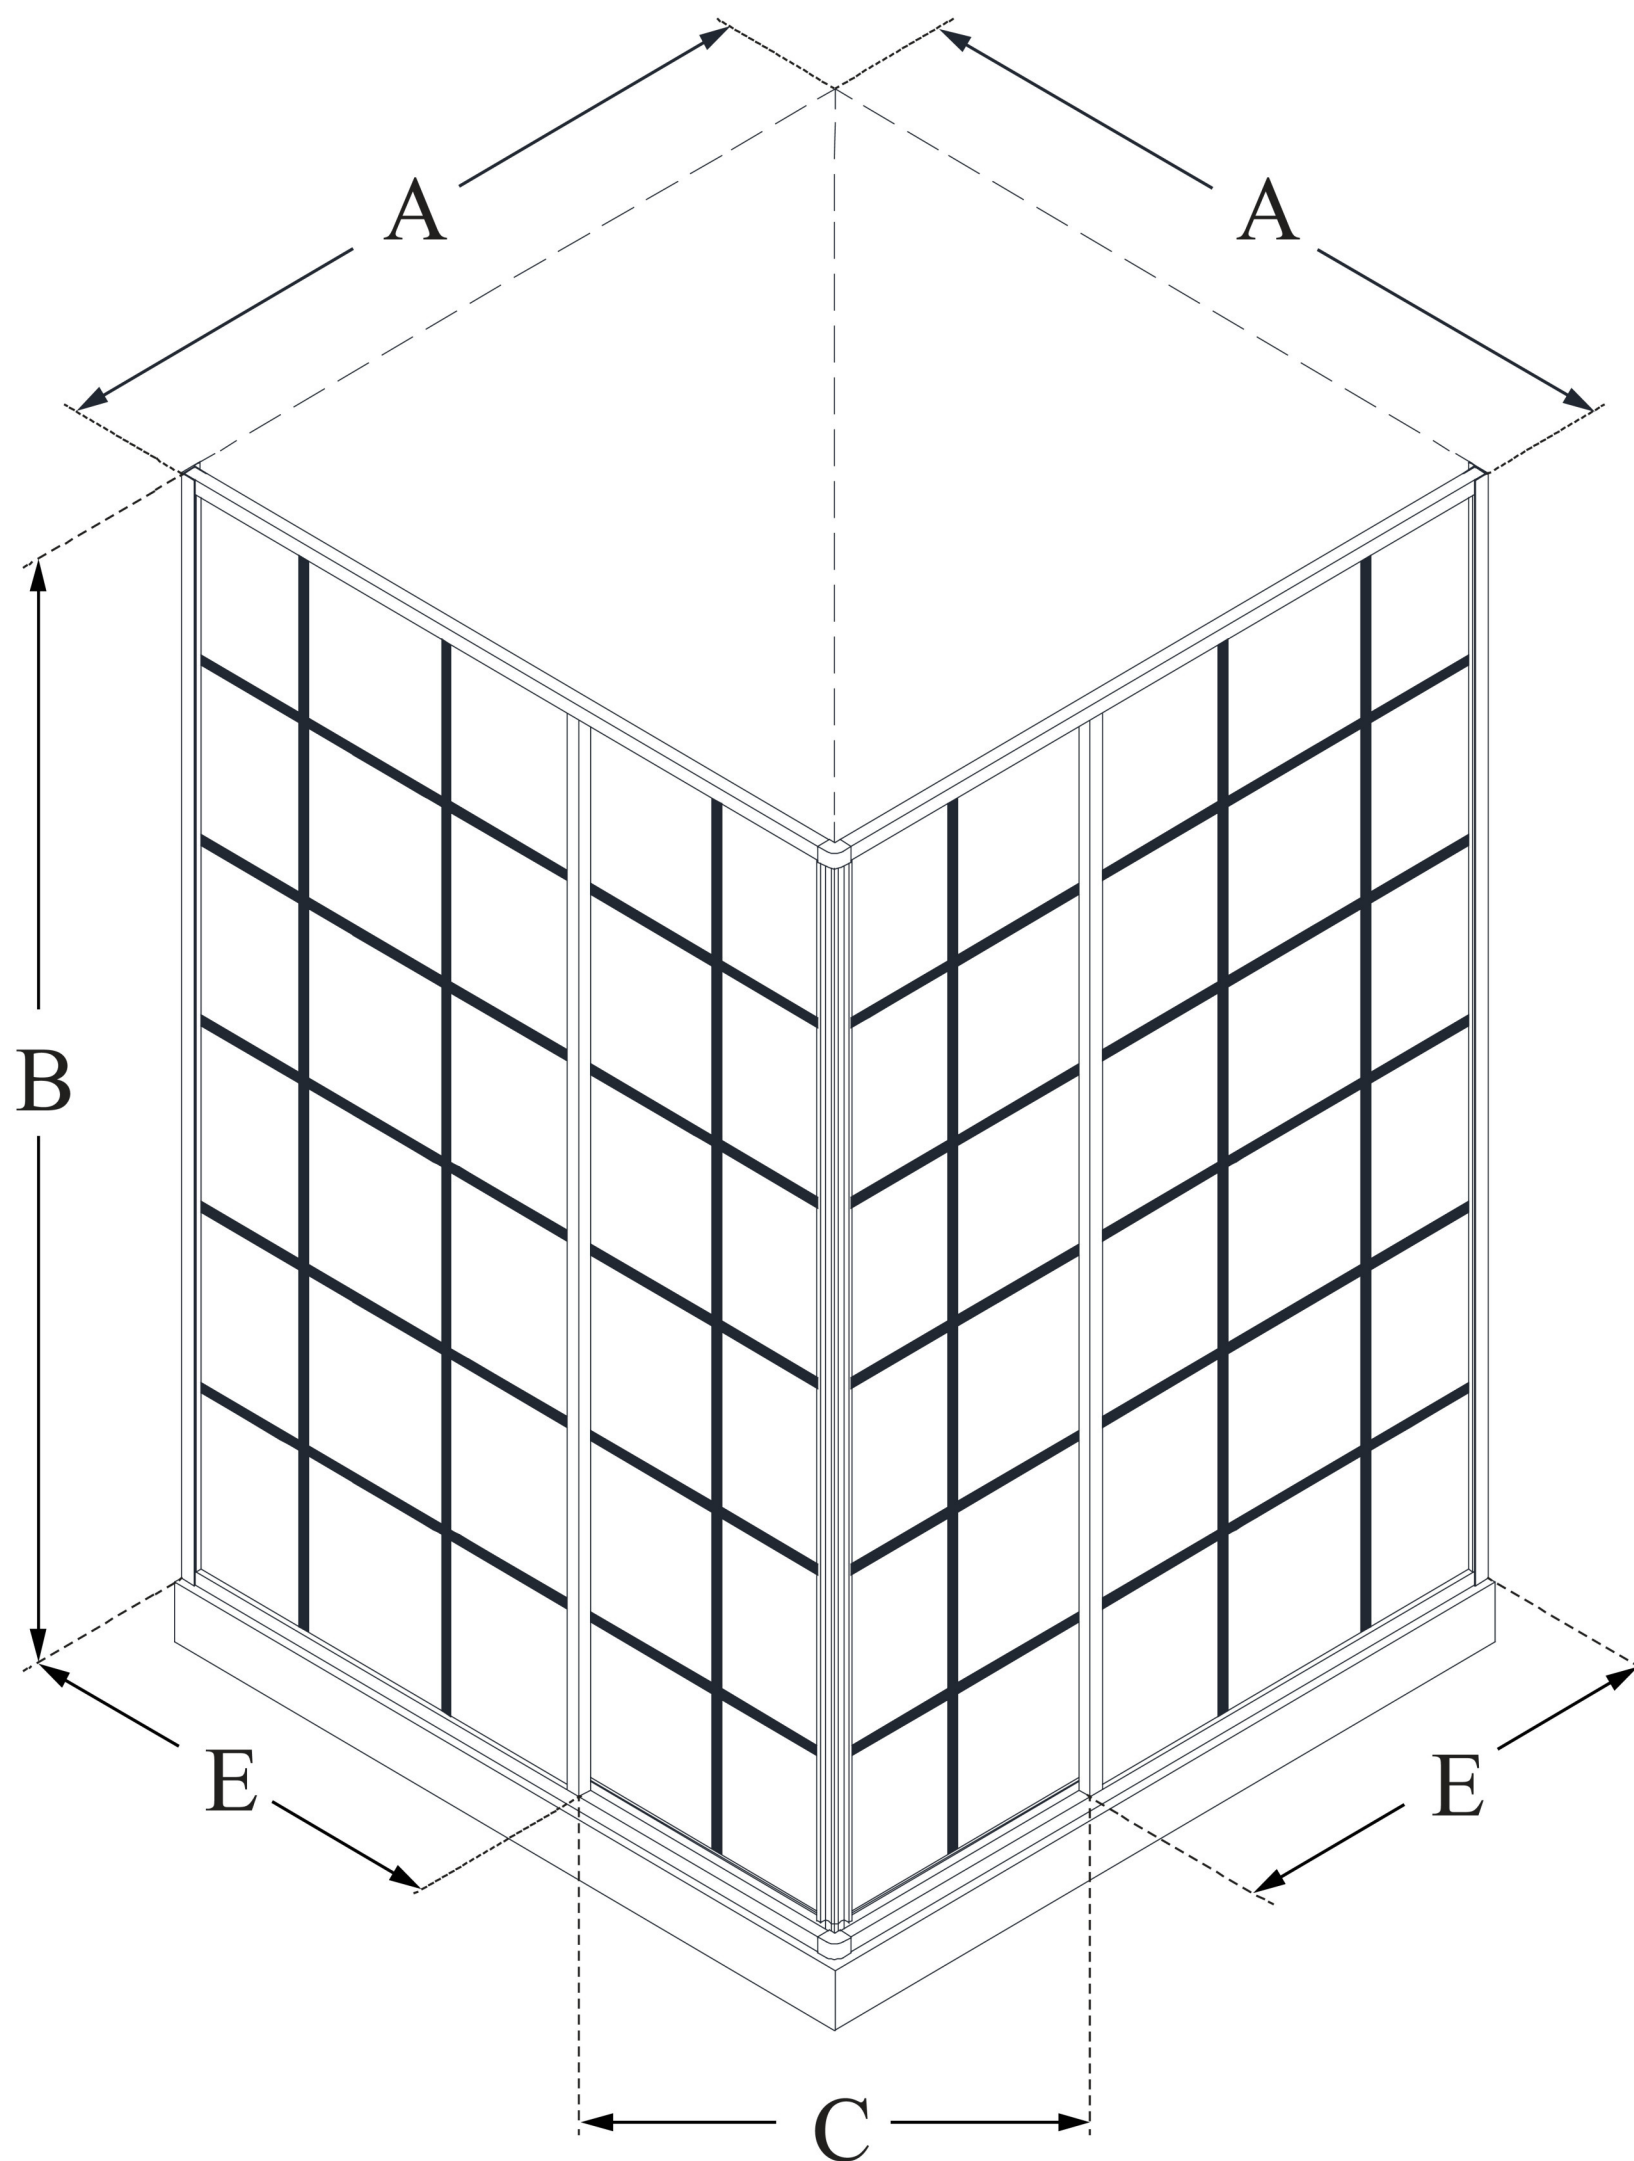

SHEN-8134340-89

FRENCH CORNER

DreamLine French Corner 34 1/2 in.
D x 34 1/2 in. W x 72 in. H Framed
Sliding Shower Enclosure

SLIDING DOOR

CONFIGURATION DIMENSIONS:

A: 34 1/2 in.

MODEL WIDTH

B: 72 in.

MODEL HEIGHT

C: 20 3/4 in.

ACCESS WIDTH

D: 17 7/8 in.

DOOR WIDTH

E: 16 3/4 in.

INLINE PANEL WIDTH

DreamLine reserves the right to update or modify the hardware or materials pictured without prior notice for the purpose of product improvement and customer satisfaction.