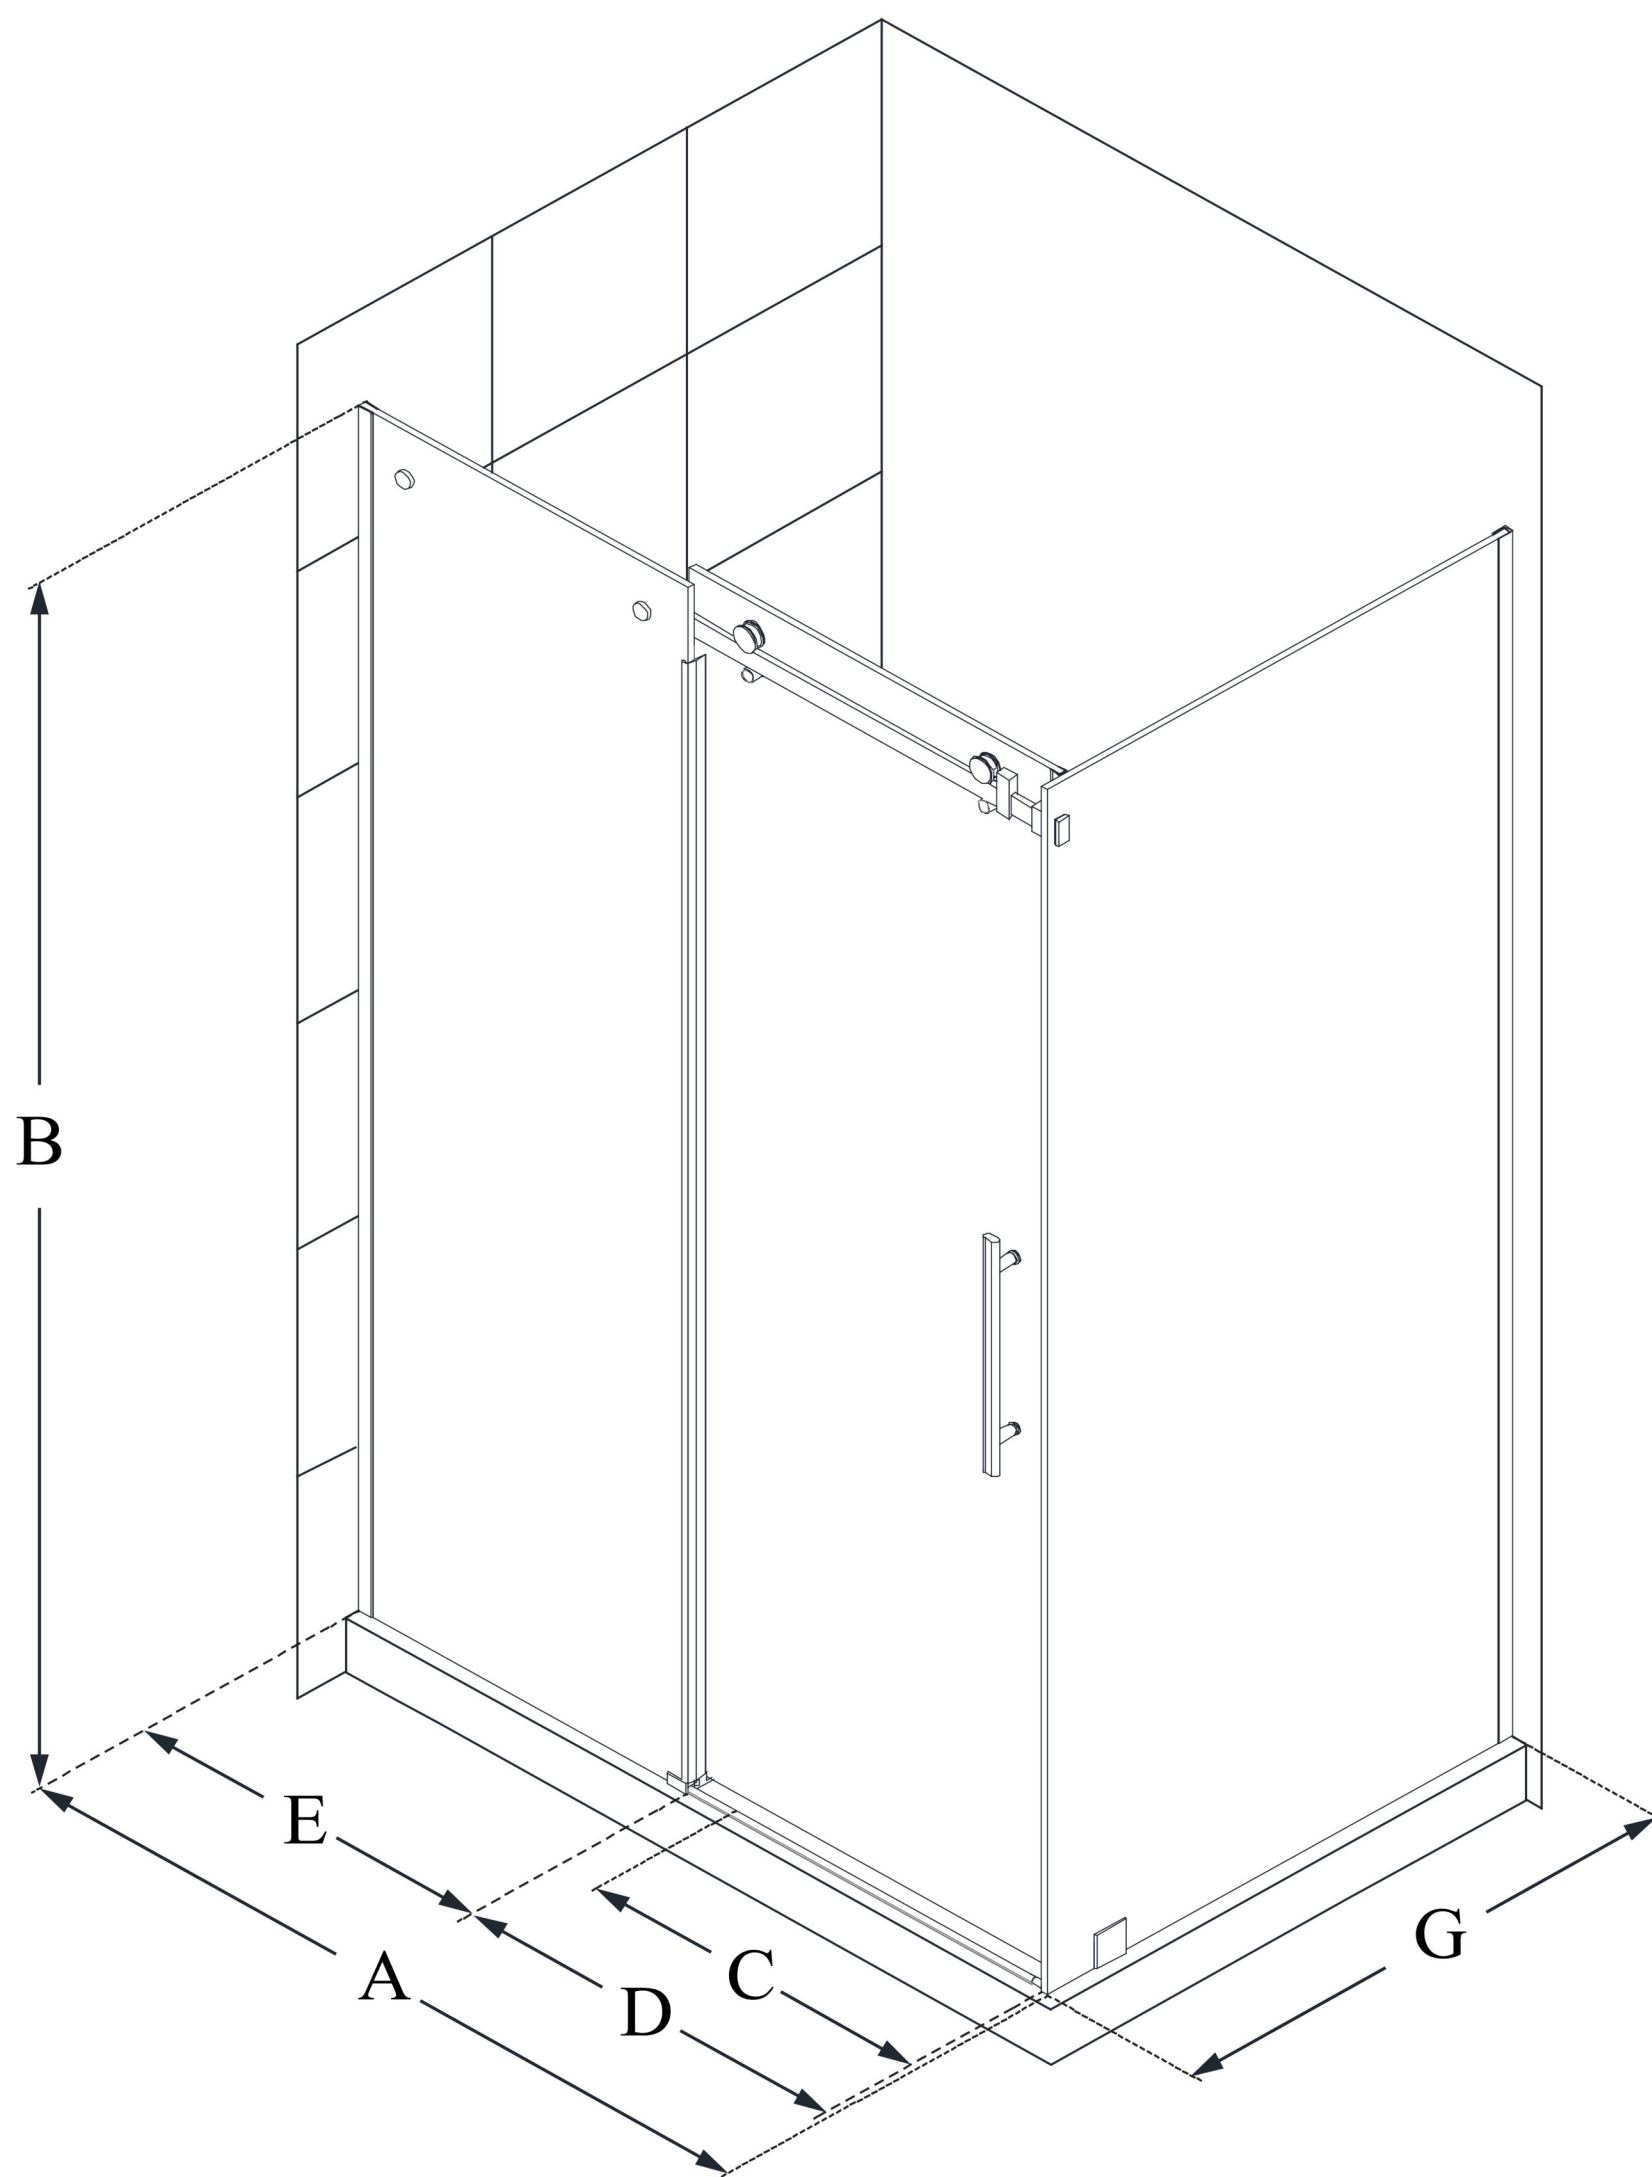

SHEN-6434600

ENIGMA AIR

DreamLine Enigma Air 34 3/4 in. D
x 60 3/8 in. W x 76 in. H Frameless
Sliding Shower Enclosure

SLIDING DOOR

CONFIGURATION DIMENSIONS:

A: 56 3/8 - 60 3/8 in.

MODEL WIDTH

B: 76 in.

MODEL HEIGHT

C: 22 - 26 in.

ACCESS WIDTH

D: 32 in.

DOOR WIDTH

E: 28 7/8 in.

INLINE PANEL WIDTH

G: 34 3/4 in.

RETURN PANEL WIDTH

DreamLine reserves the right to update or modify the hardware or materials pictured without prior notice for the purpose of product improvement and customer satisfaction.