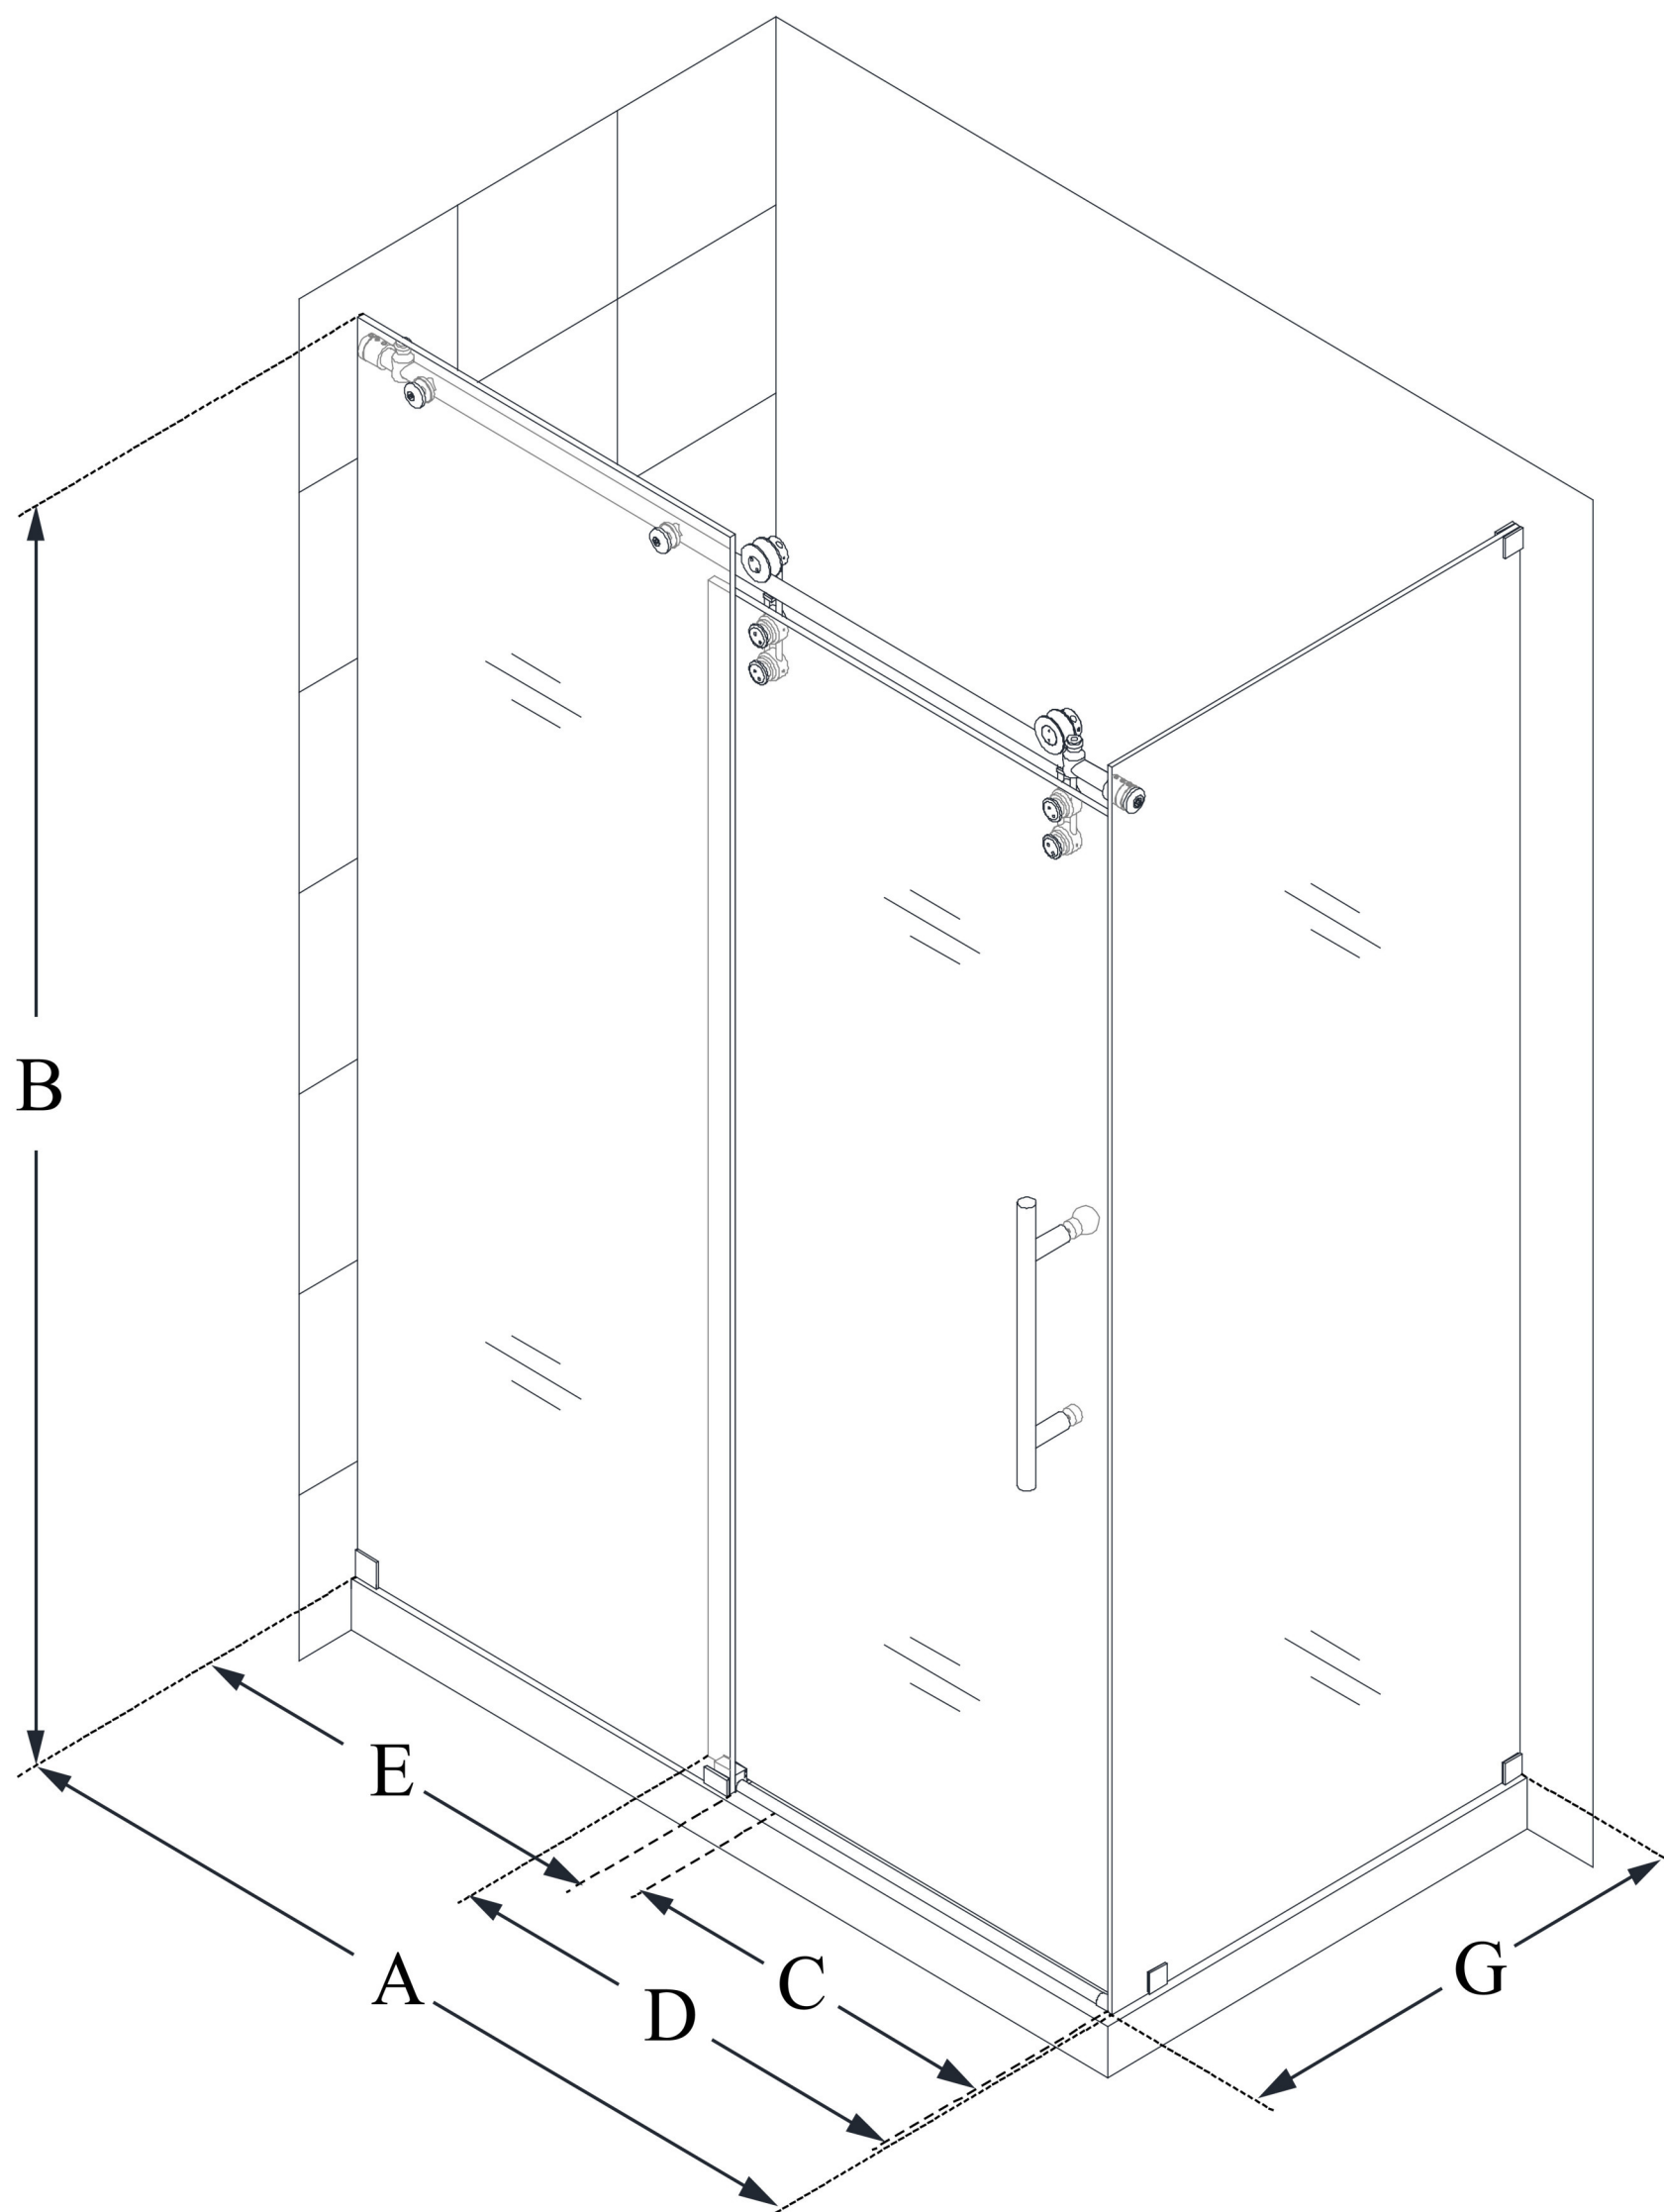

SHEN-6234600

ENIGMA-Z

DreamLine Enigma-Z 34 1/2
in. D x 60 3/8 in. W x 76 in. H
Fully Frameless Sliding Shower
Enclosure

SLIDING DOOR

**CONFIGURATION
DIMENSIONS:**

A: 56 3/8 - 60 3/8 in.

MODEL WIDTH

B: 76 in.

MODEL HEIGHT

C: 23 - 27 in.

ACCESS WIDTH

D: 32 in.

DOOR WIDTH

E: 29 3/16 in.

INLINE PANEL WIDTH

G: 34 1/2 in.

RETURN PANEL WIDTH

DreamLine reserves the right to update or modify the hardware or materials pictured without prior notice for the purpose of product improvement and customer satisfaction.