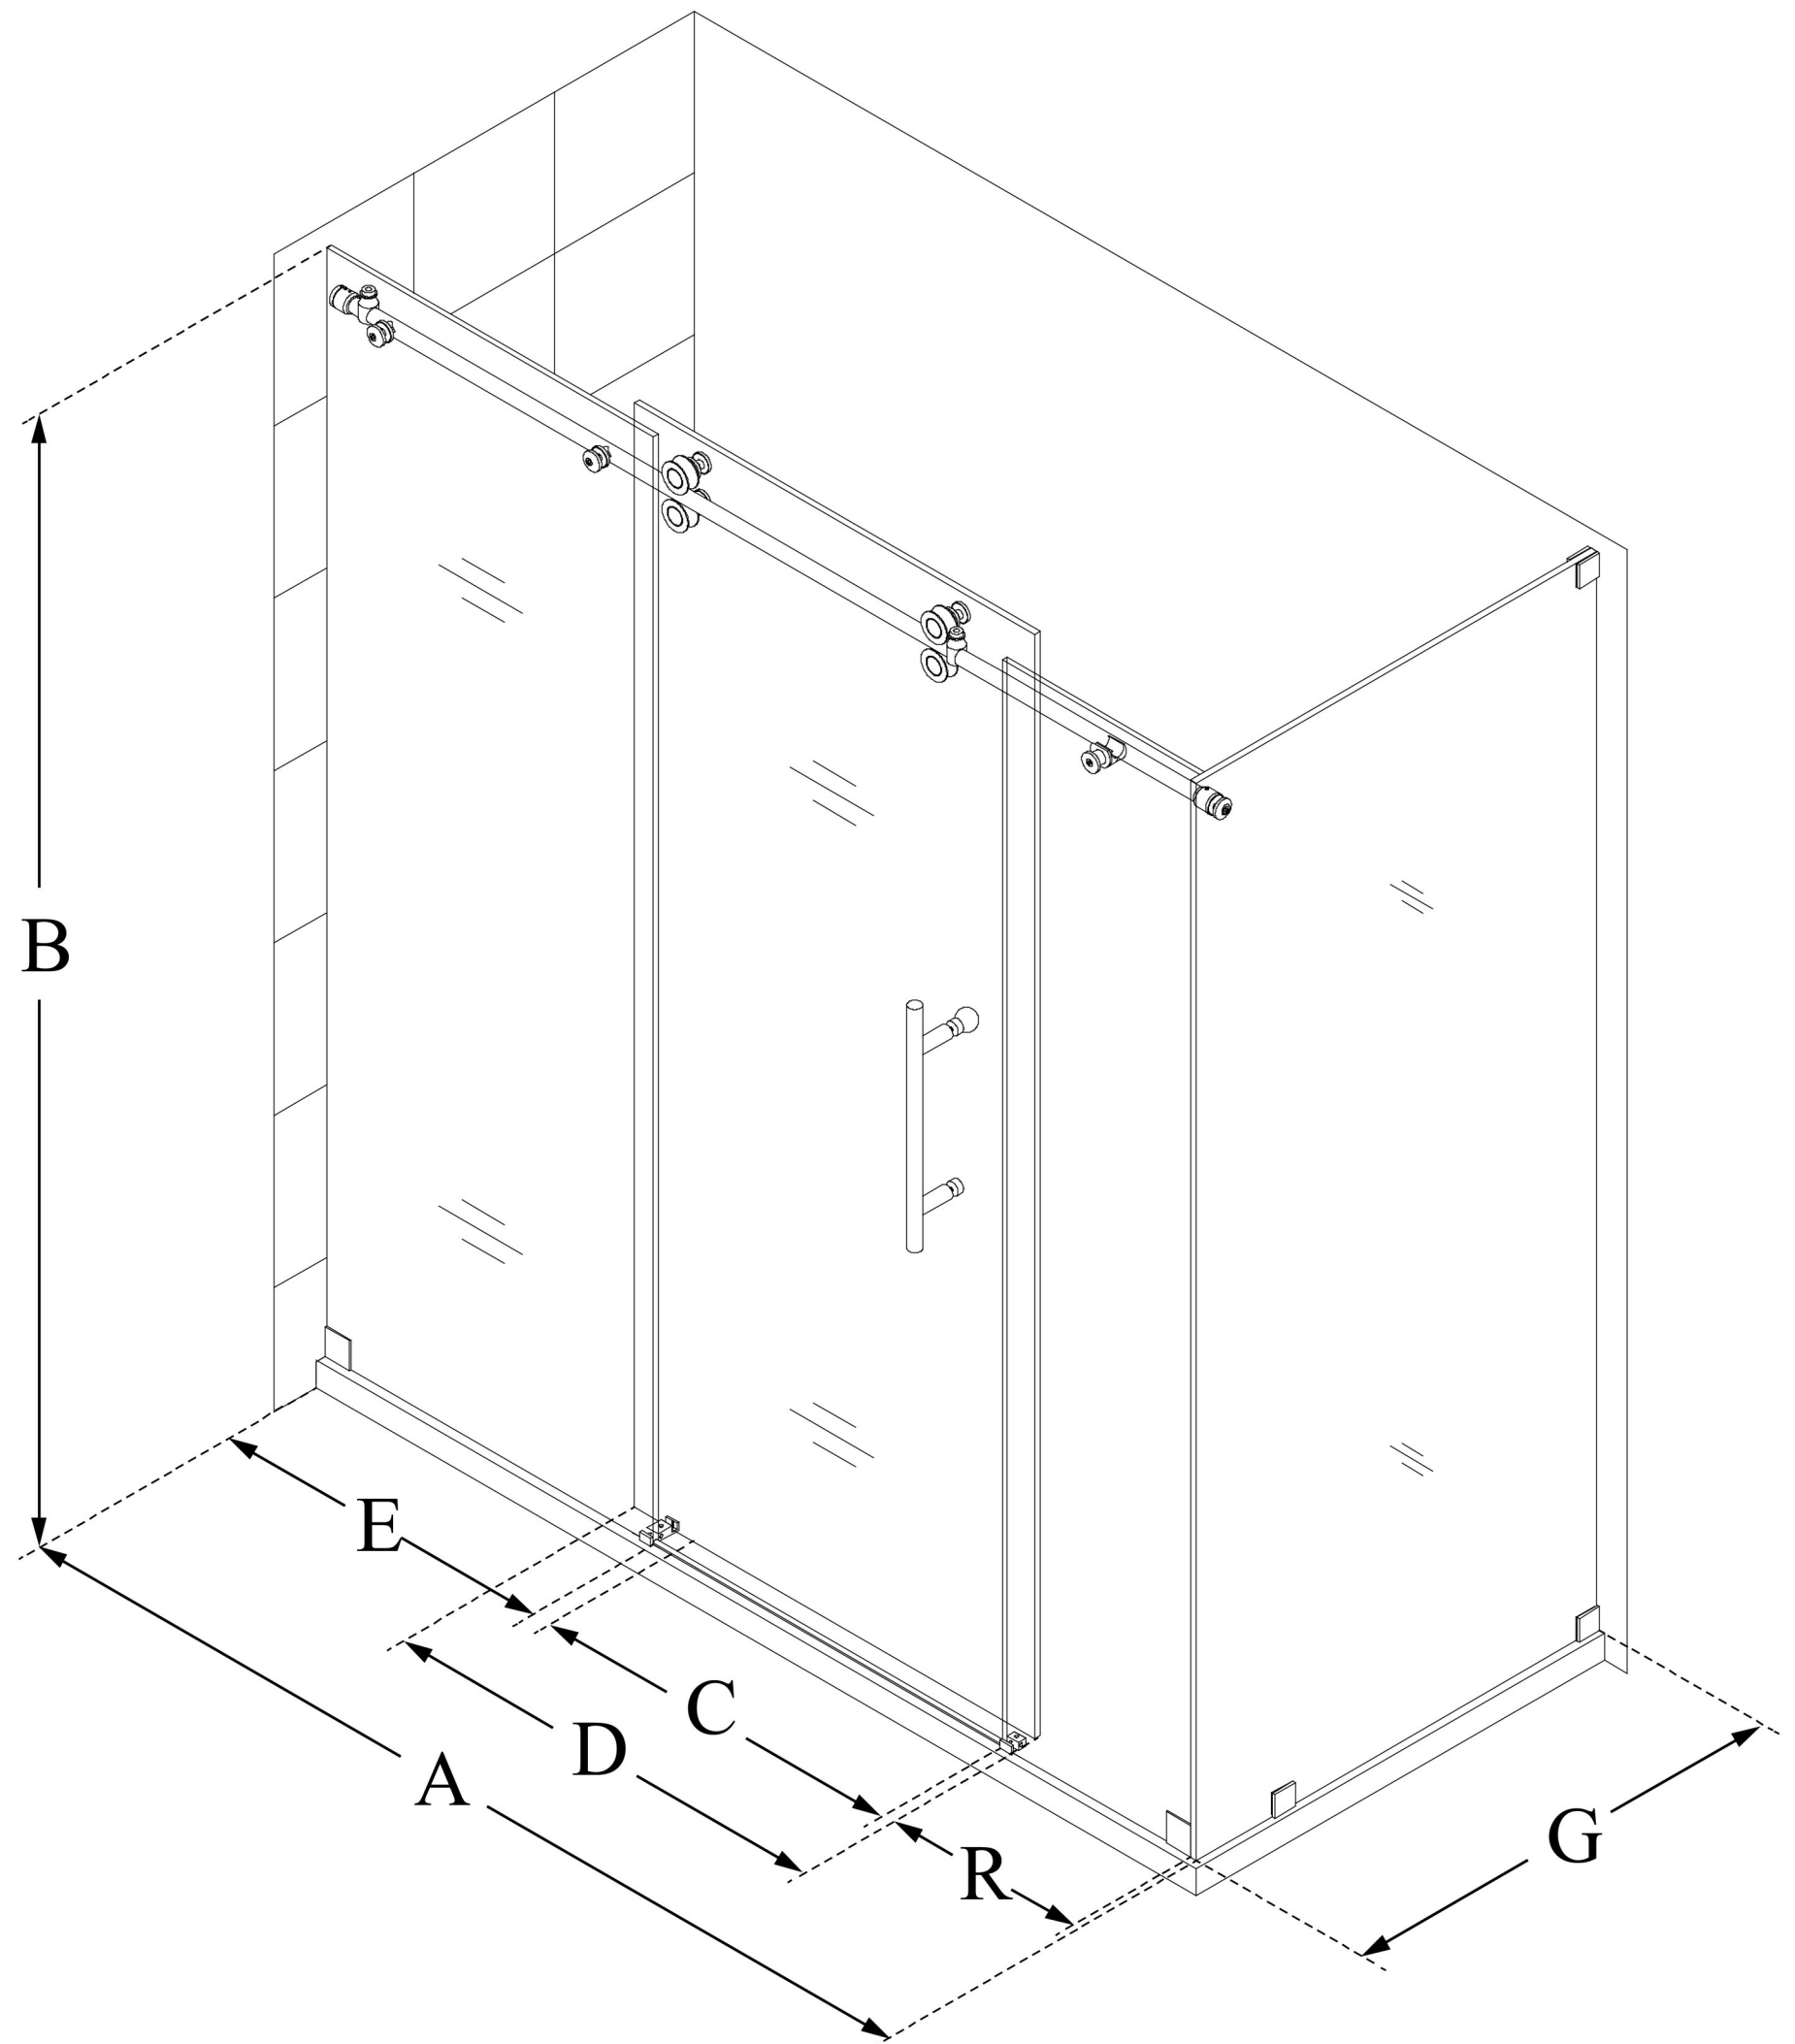

SHEN-6134722

ENIGMA-XO

DreamLine Enigma-XO 34 1/2
in. D x 72 3/8 in. W x 76 in. H
Fully Frameless Sliding Shower
Enclosure

SLIDING DOOR

CONFIGURATION DIMENSIONS:

A: 68 3/8 - 72 3/8 in.

MODEL WIDTH

B: 76 in.

MODEL HEIGHT

C: 21 5/8 - 25 5/8 in.

ACCESS WIDTH

D: 32 1/16 in.

DOOR WIDTH

E: 29 3/16 in.

INLINE PANEL WIDTH

R: 13 3/8 in.

ADDITIONAL INLINE PANEL WIDTH

G: 34 1/2 in.

RETURN PANEL WIDTH

DreamLine reserves the right to update or modify the hardware or materials pictured without prior notice for the purpose of product improvement and customer satisfaction.