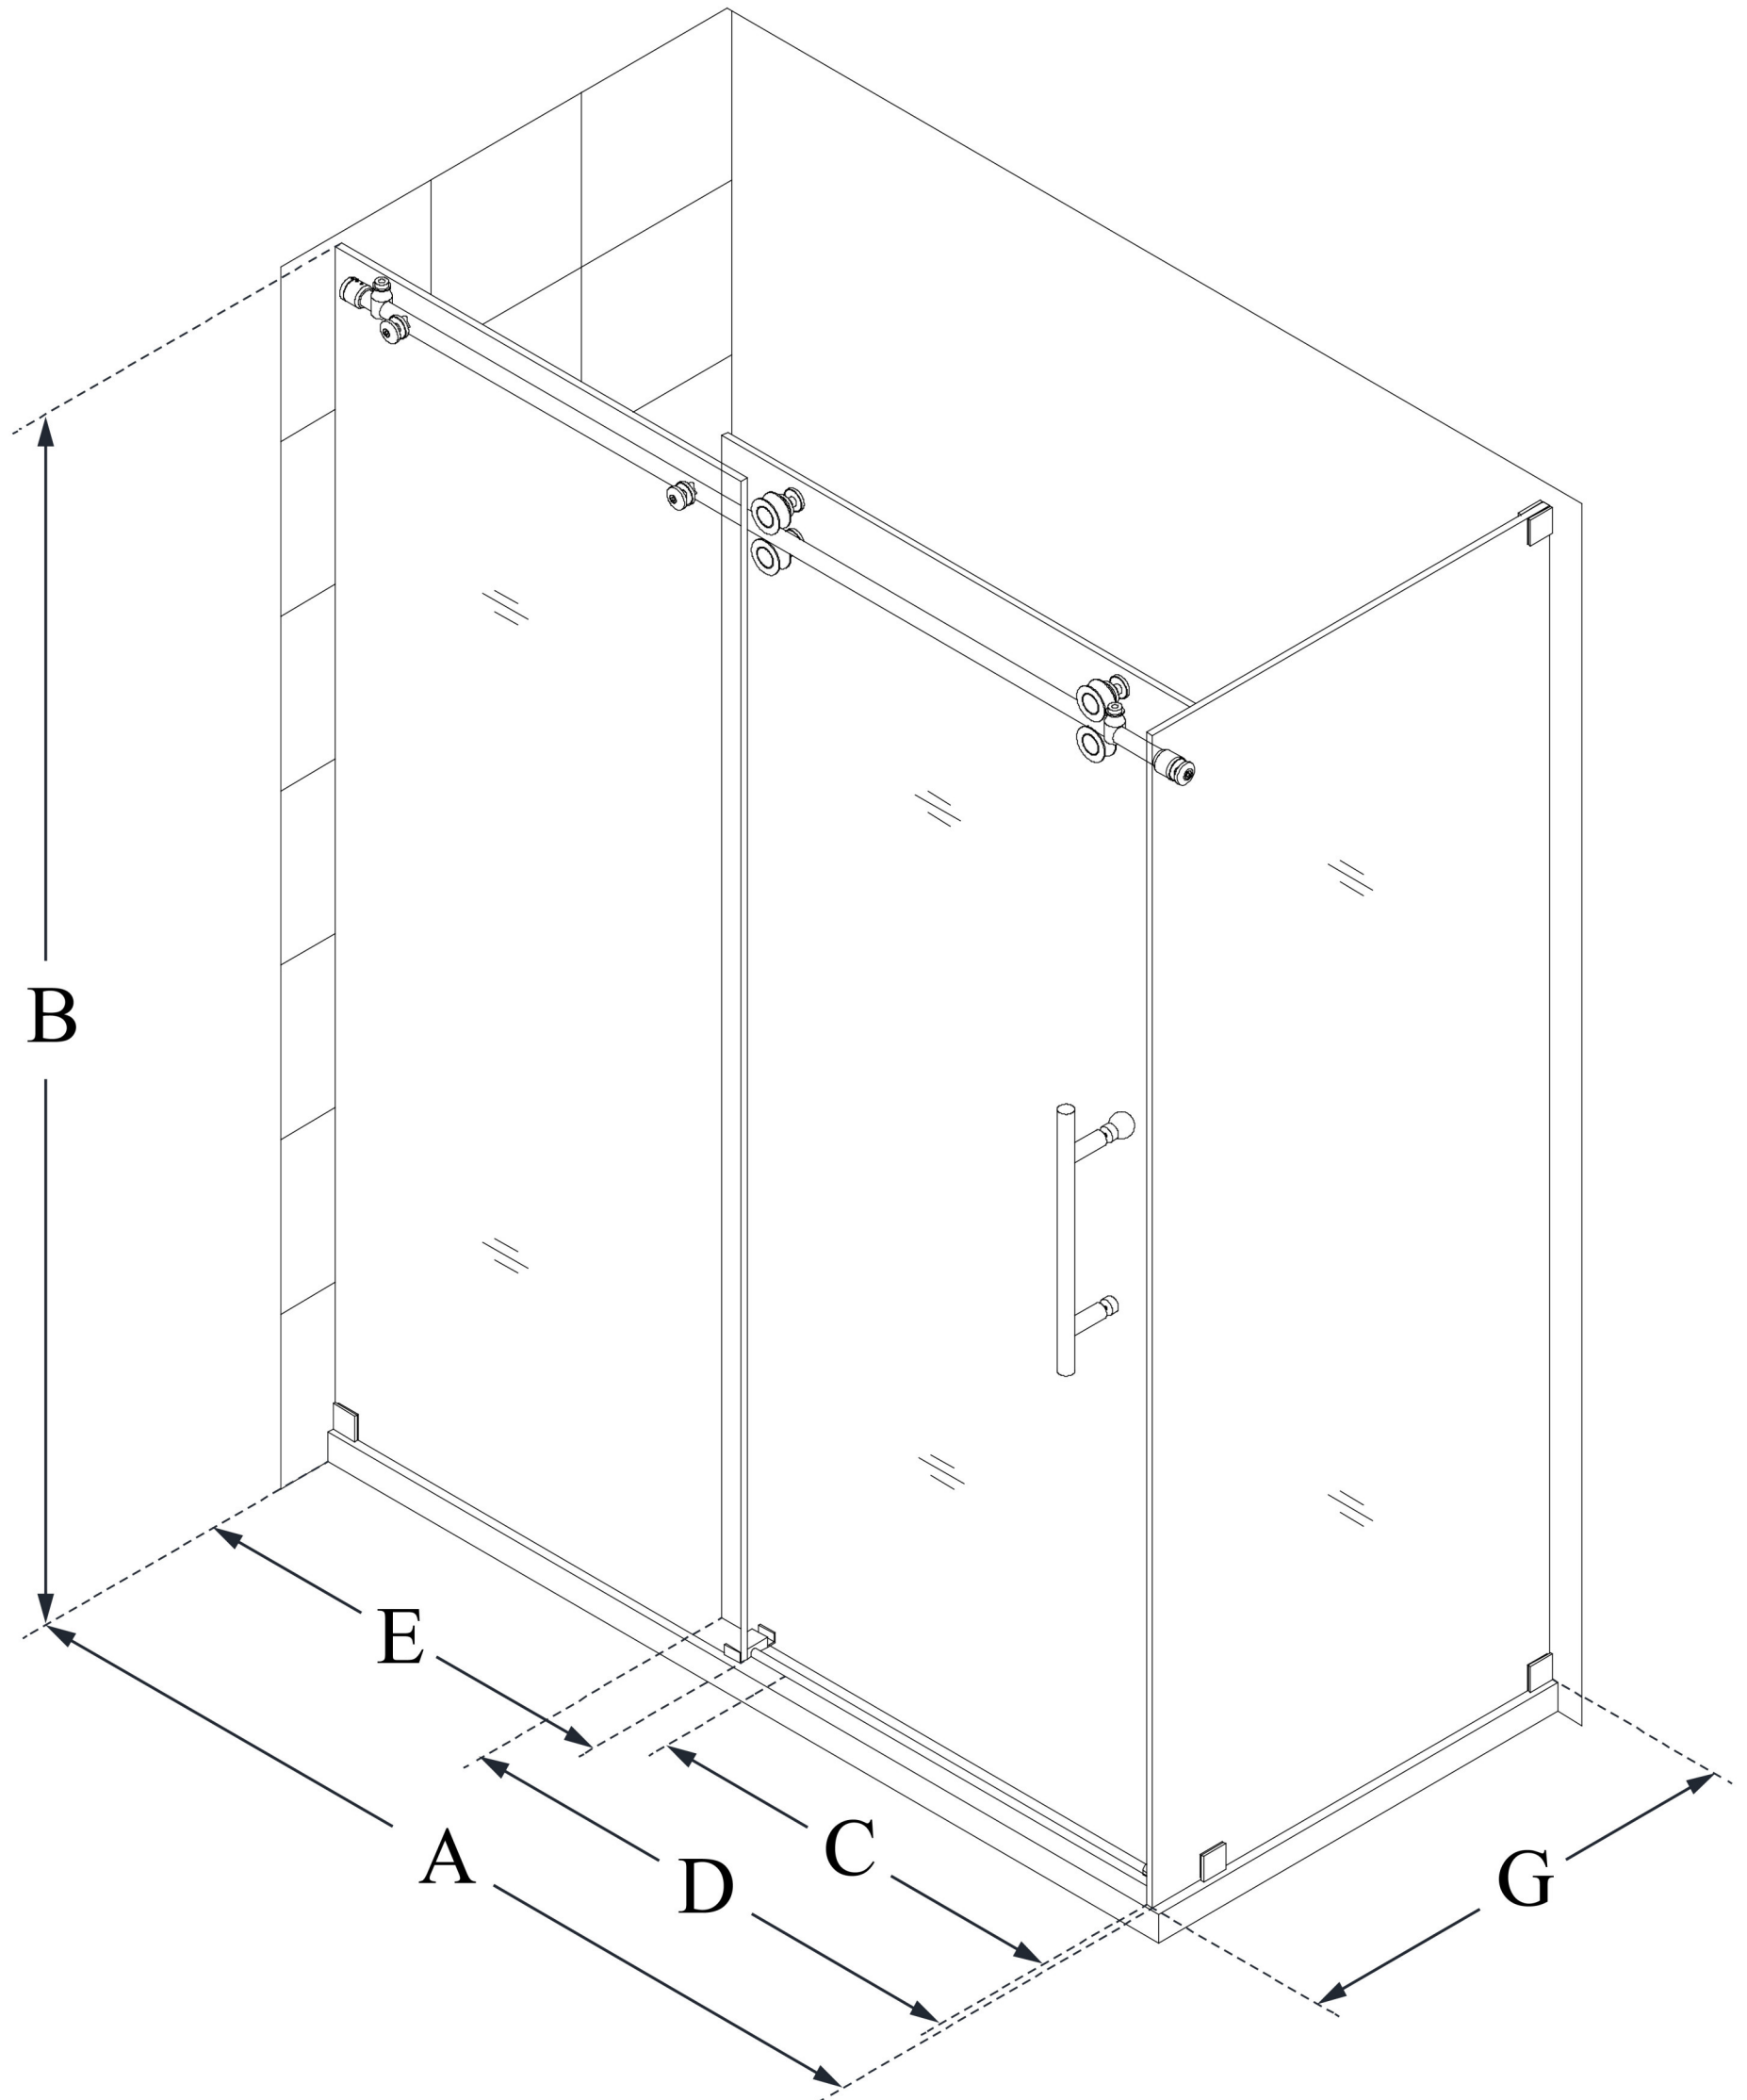

SHEN-6134602

ENIGMA-XO

DreamLine Enigma-XO 34 1/2
in. D x 60 3/8 in. W x 76 in. H
Fully Frameless Sliding Shower
Enclosure

SLIDING DOOR

CONFIGURATION DIMENSIONS:

A: 56 3/8 - 60 3/8 in.

MODEL WIDTH

B: 76 in.

MODEL HEIGHT

C: 22 - 26 in.

ACCESS WIDTH

D: 32 1/16 in.

DOOR WIDTH

E: 29 3/16 in.

INLINE PANEL WIDTH

G: 34 1/2 in.

RETURN PANEL WIDTH

DreamLine reserves the right to update or modify the hardware or materials pictured without prior notice for the purpose of product improvement and customer satisfaction.