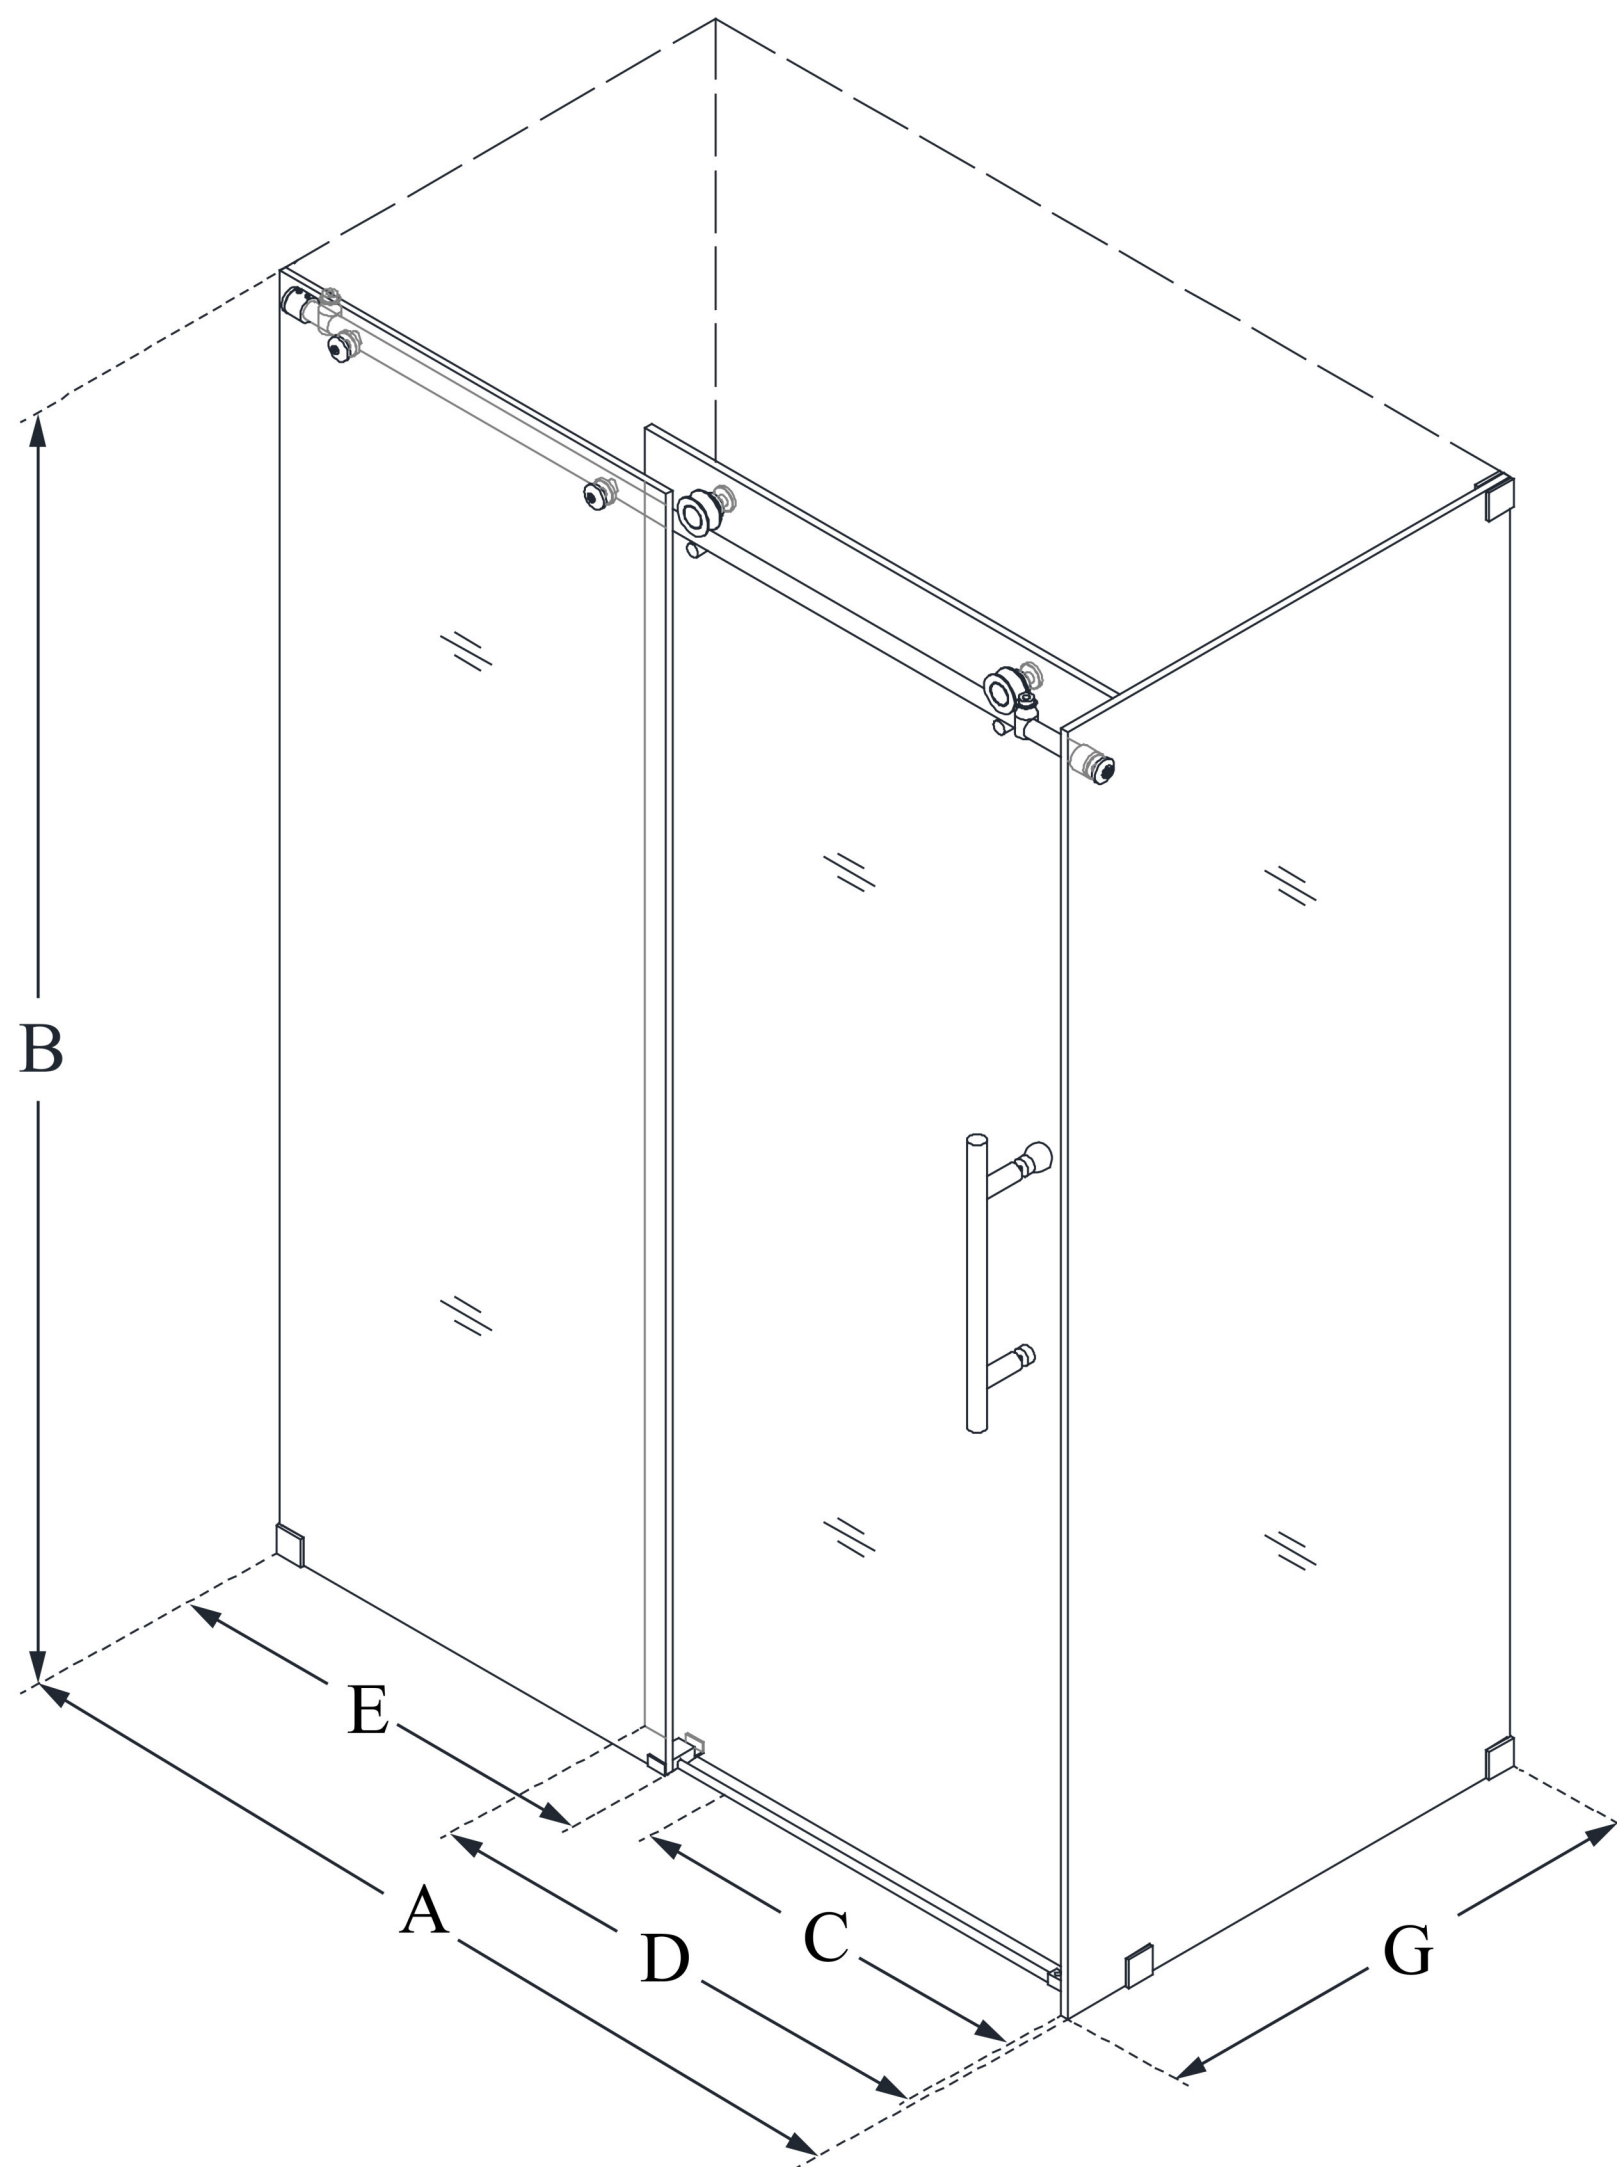

SHEN-6134600

ENIGMA-X

DreamLine Enigma-X 34 1/2
in. D x 60 3/8 in. W x 76 in. H
Fully Frameless Sliding Shower
Enclosure

SLIDING DOOR

CONFIGURATION DIMENSIONS:

A: 56 3/8 - 60 3/8 in.

MODEL WIDTH

B: 76 in.

MODEL HEIGHT

C: 23 - 27 in.

ACCESS WIDTH

D: 32 in.

DOOR WIDTH

E: 29 3/16 in.

INLINE PANEL WIDTH

G: 34 1/2 in.

RETURN PANEL WIDTH

DreamLine reserves the right to update or modify the hardware or materials pictured without prior notice for the purpose of product improvement and customer satisfaction.