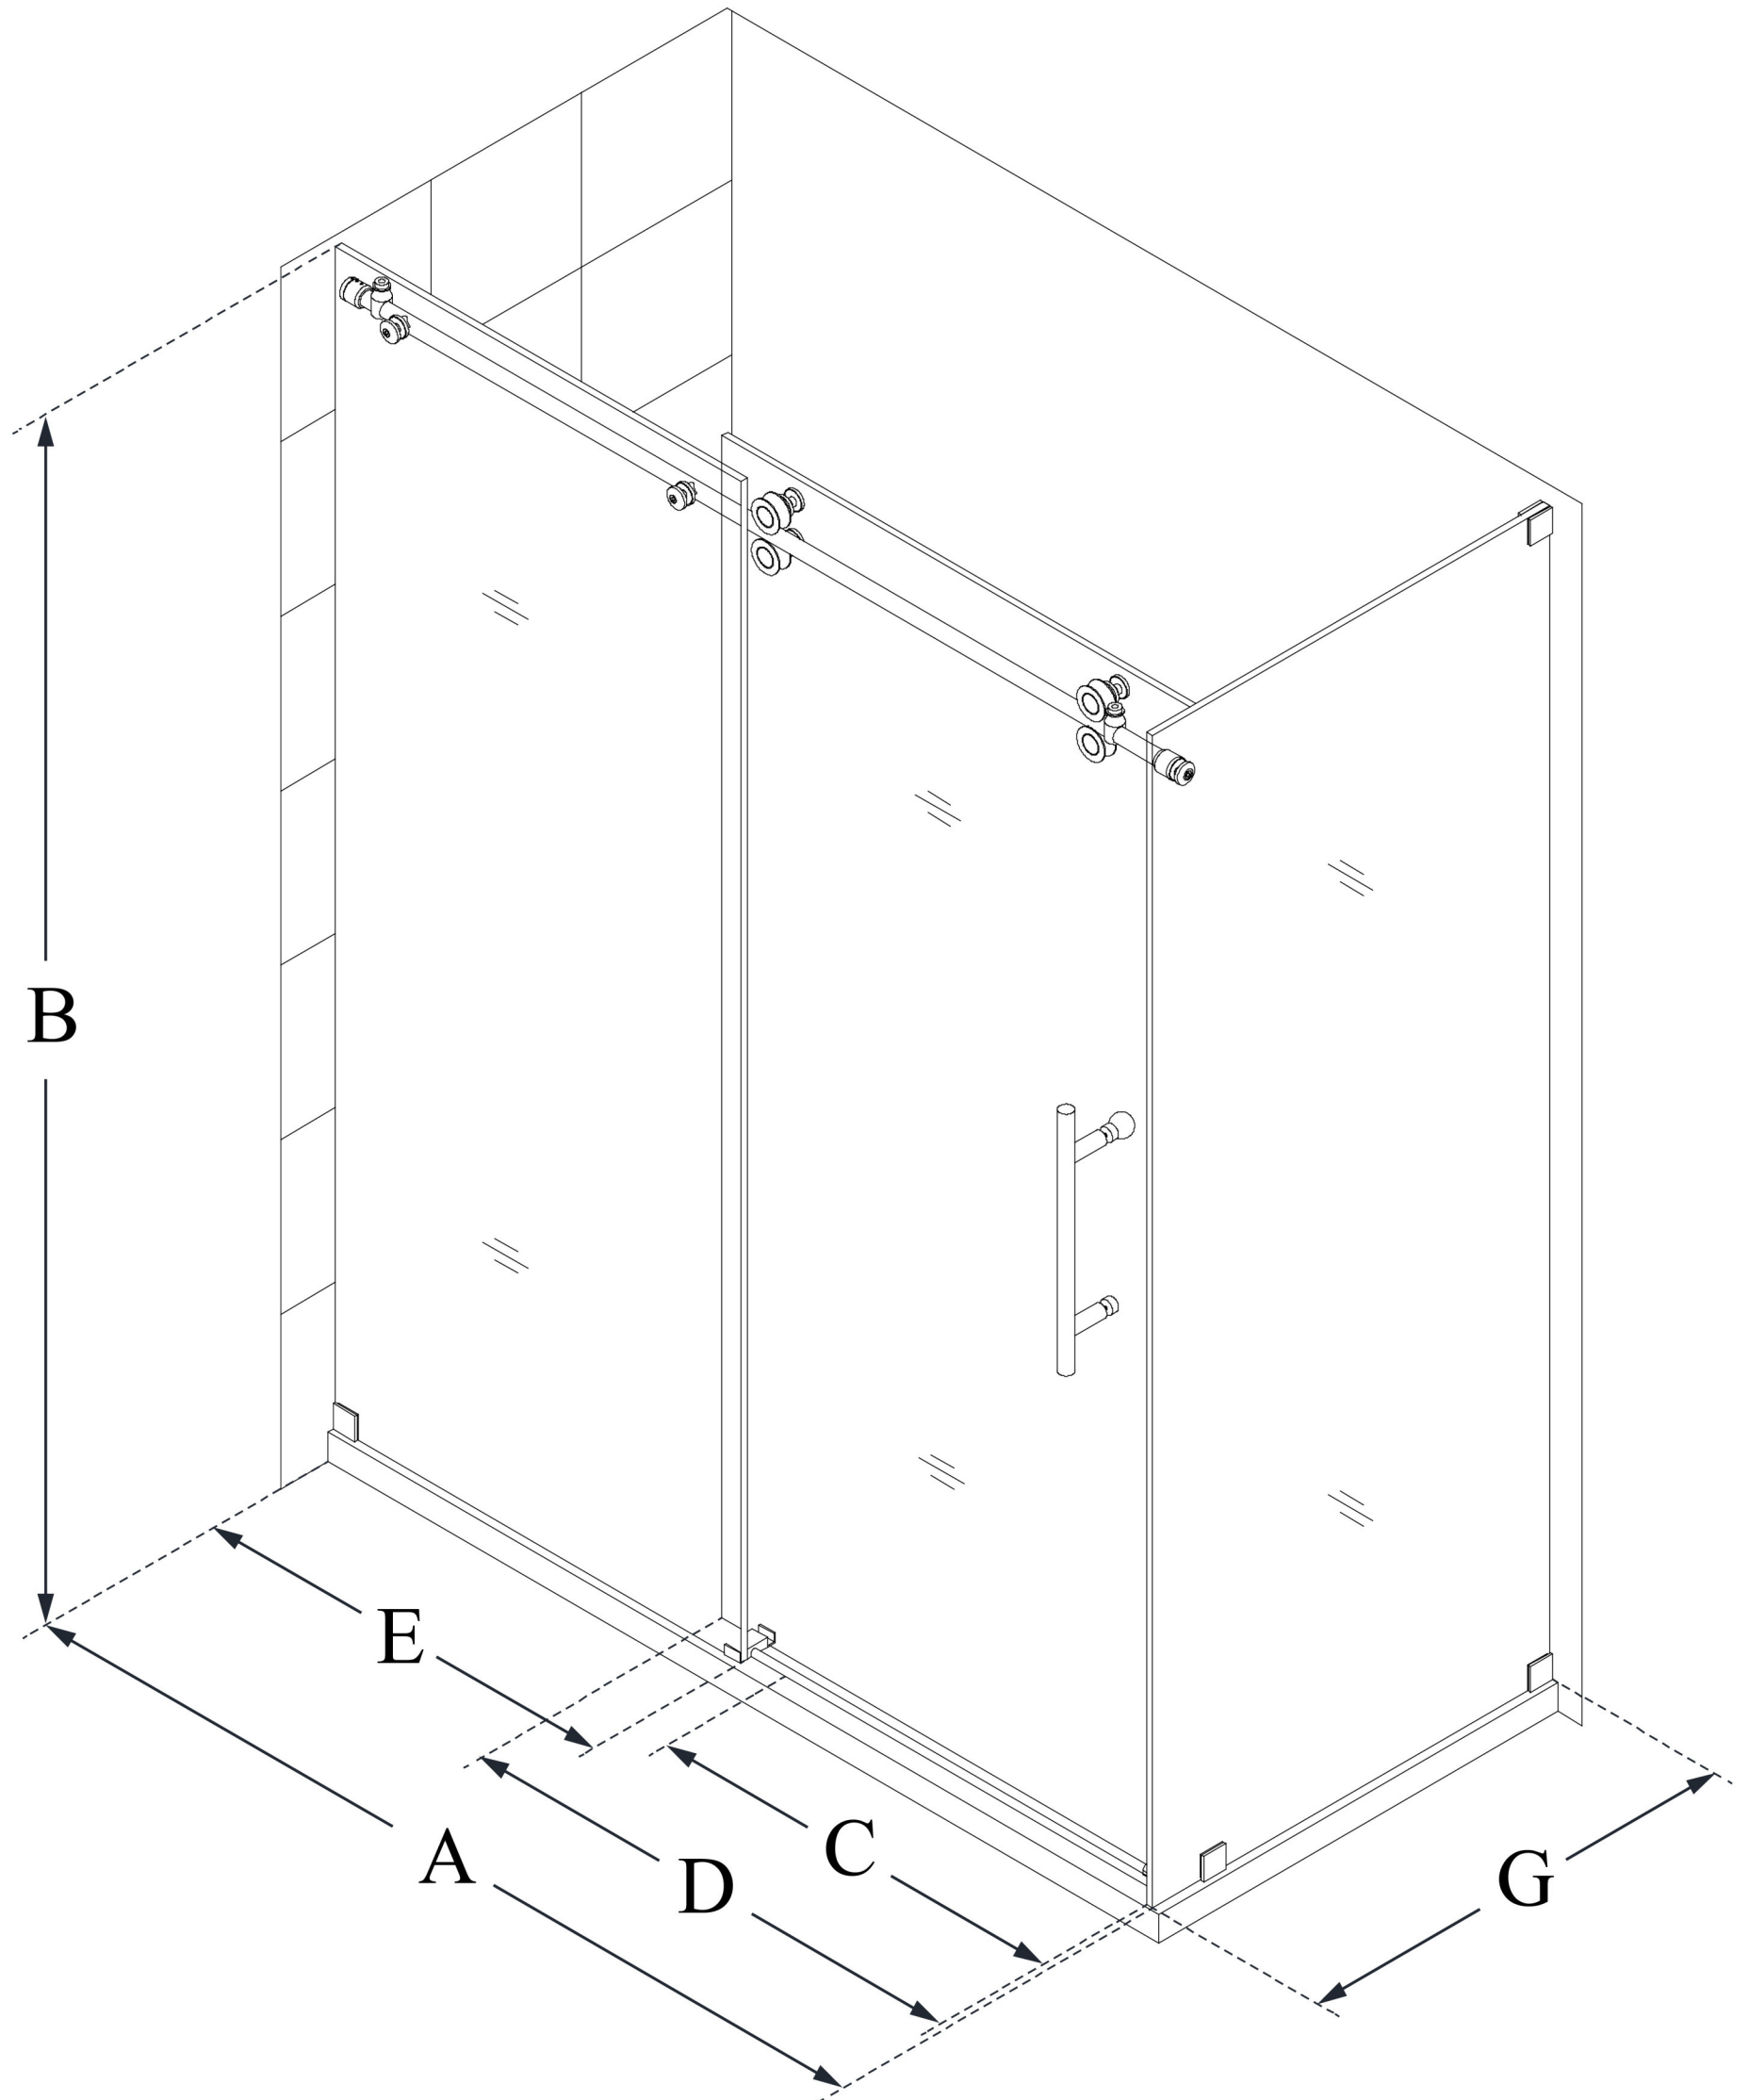

SHEN-6134542

ENIGMA-XO

DreamLine Enigma-XO 34 1/2
in. D x 50 - 54 in. W x 76 in. H
Fully Frameless Sliding Shower
Enclosure

SLIDING DOOR

**CONFIGURATION
DIMENSIONS:**

A: 50 in. - 54 in.

MODEL WIDTH

B: 76 in.

MODEL HEIGHT

C: 19 - 23 in.

ACCESS WIDTH

D: 29 in.

DOOR WIDTH

E: 26 1/8 in.

INLINE PANEL WIDTH

G: 34 1/2 in.

RETURN PANEL WIDTH

DreamLine reserves the right to update or modify the hardware or materials pictured without prior notice for the purpose of product improvement and customer satisfaction.