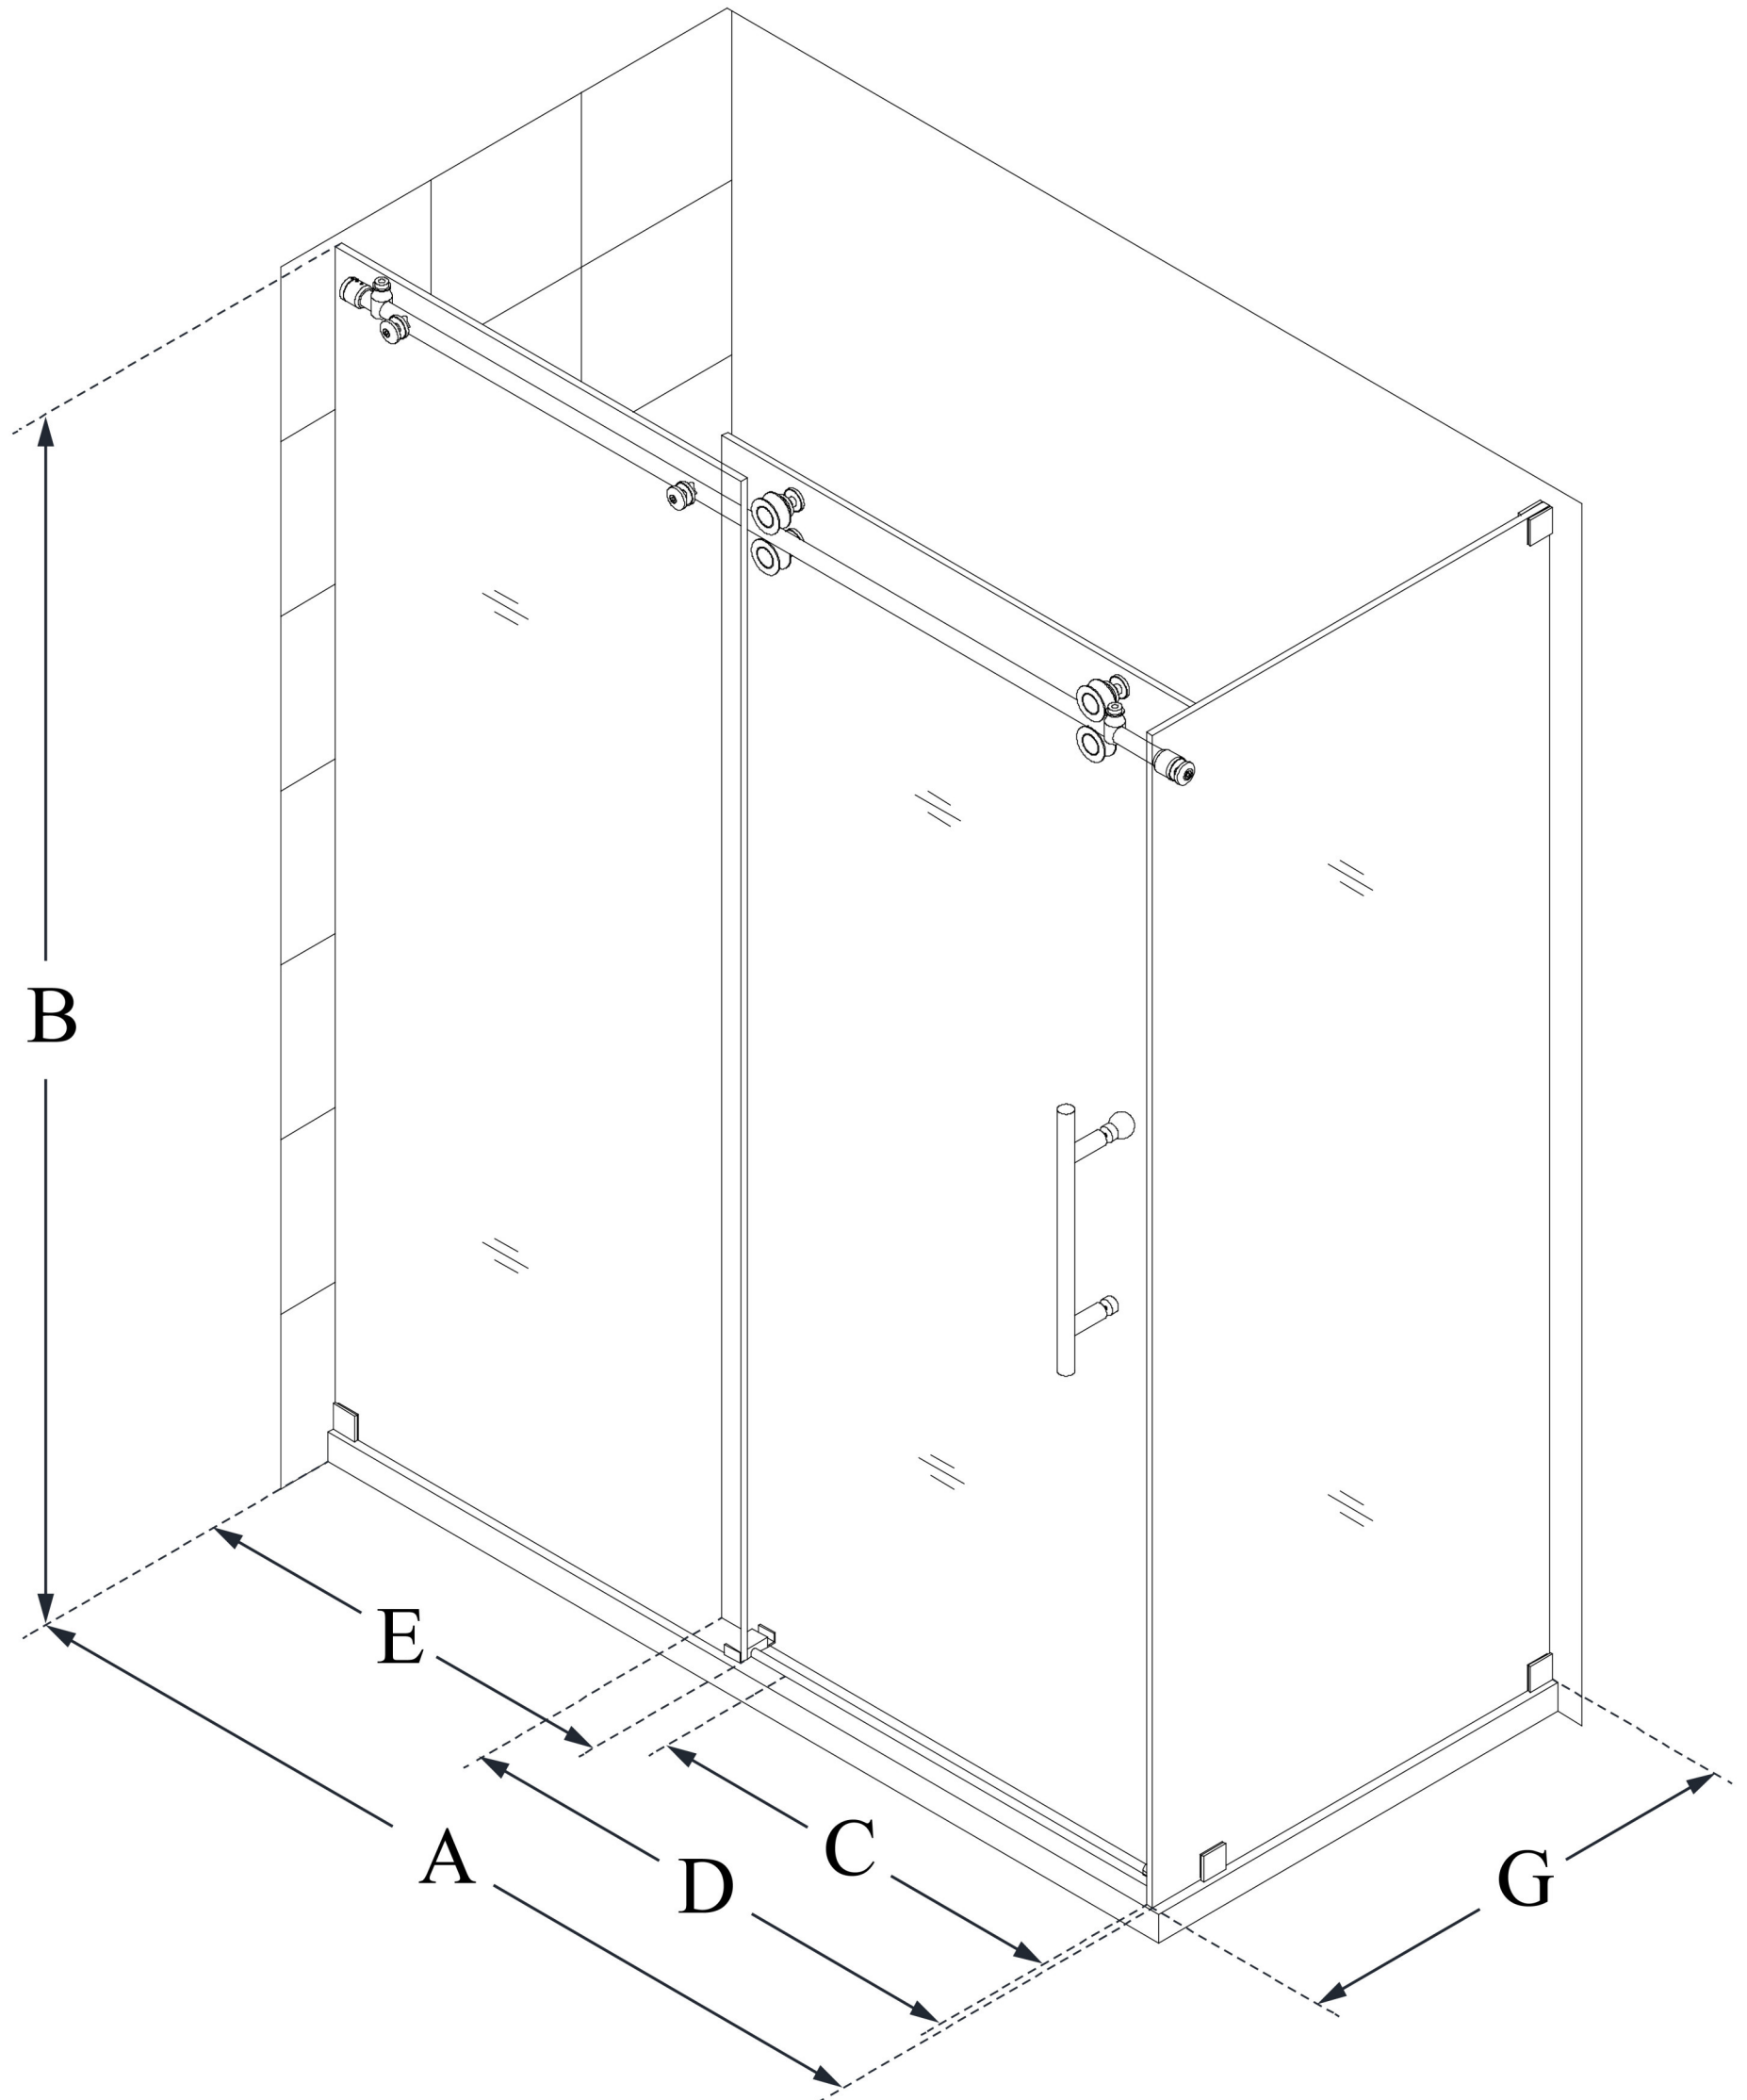

SHEN-6134482

ENIGMA-XO

DreamLine Enigma-XO 34 1/2
in. D x 48 3/8 in. W x 76 in. H
Fully Frameless Sliding Shower
Enclosure

SLIDING DOOR

**CONFIGURATION
DIMENSIONS:**

A: 44 3/8 - 48 3/8 in.

MODEL WIDTH

B: 76 in.

MODEL HEIGHT

C: 16 - 20 in.

ACCESS WIDTH

D: 26 1/16 in.

DOOR WIDTH

E: 23 1/8 in.

INLINE PANEL WIDTH

G: 34 1/2 in.

RETURN PANEL WIDTH

DreamLine reserves the right to update or modify the hardware or materials pictured without prior notice for the purpose of product improvement and customer satisfaction.