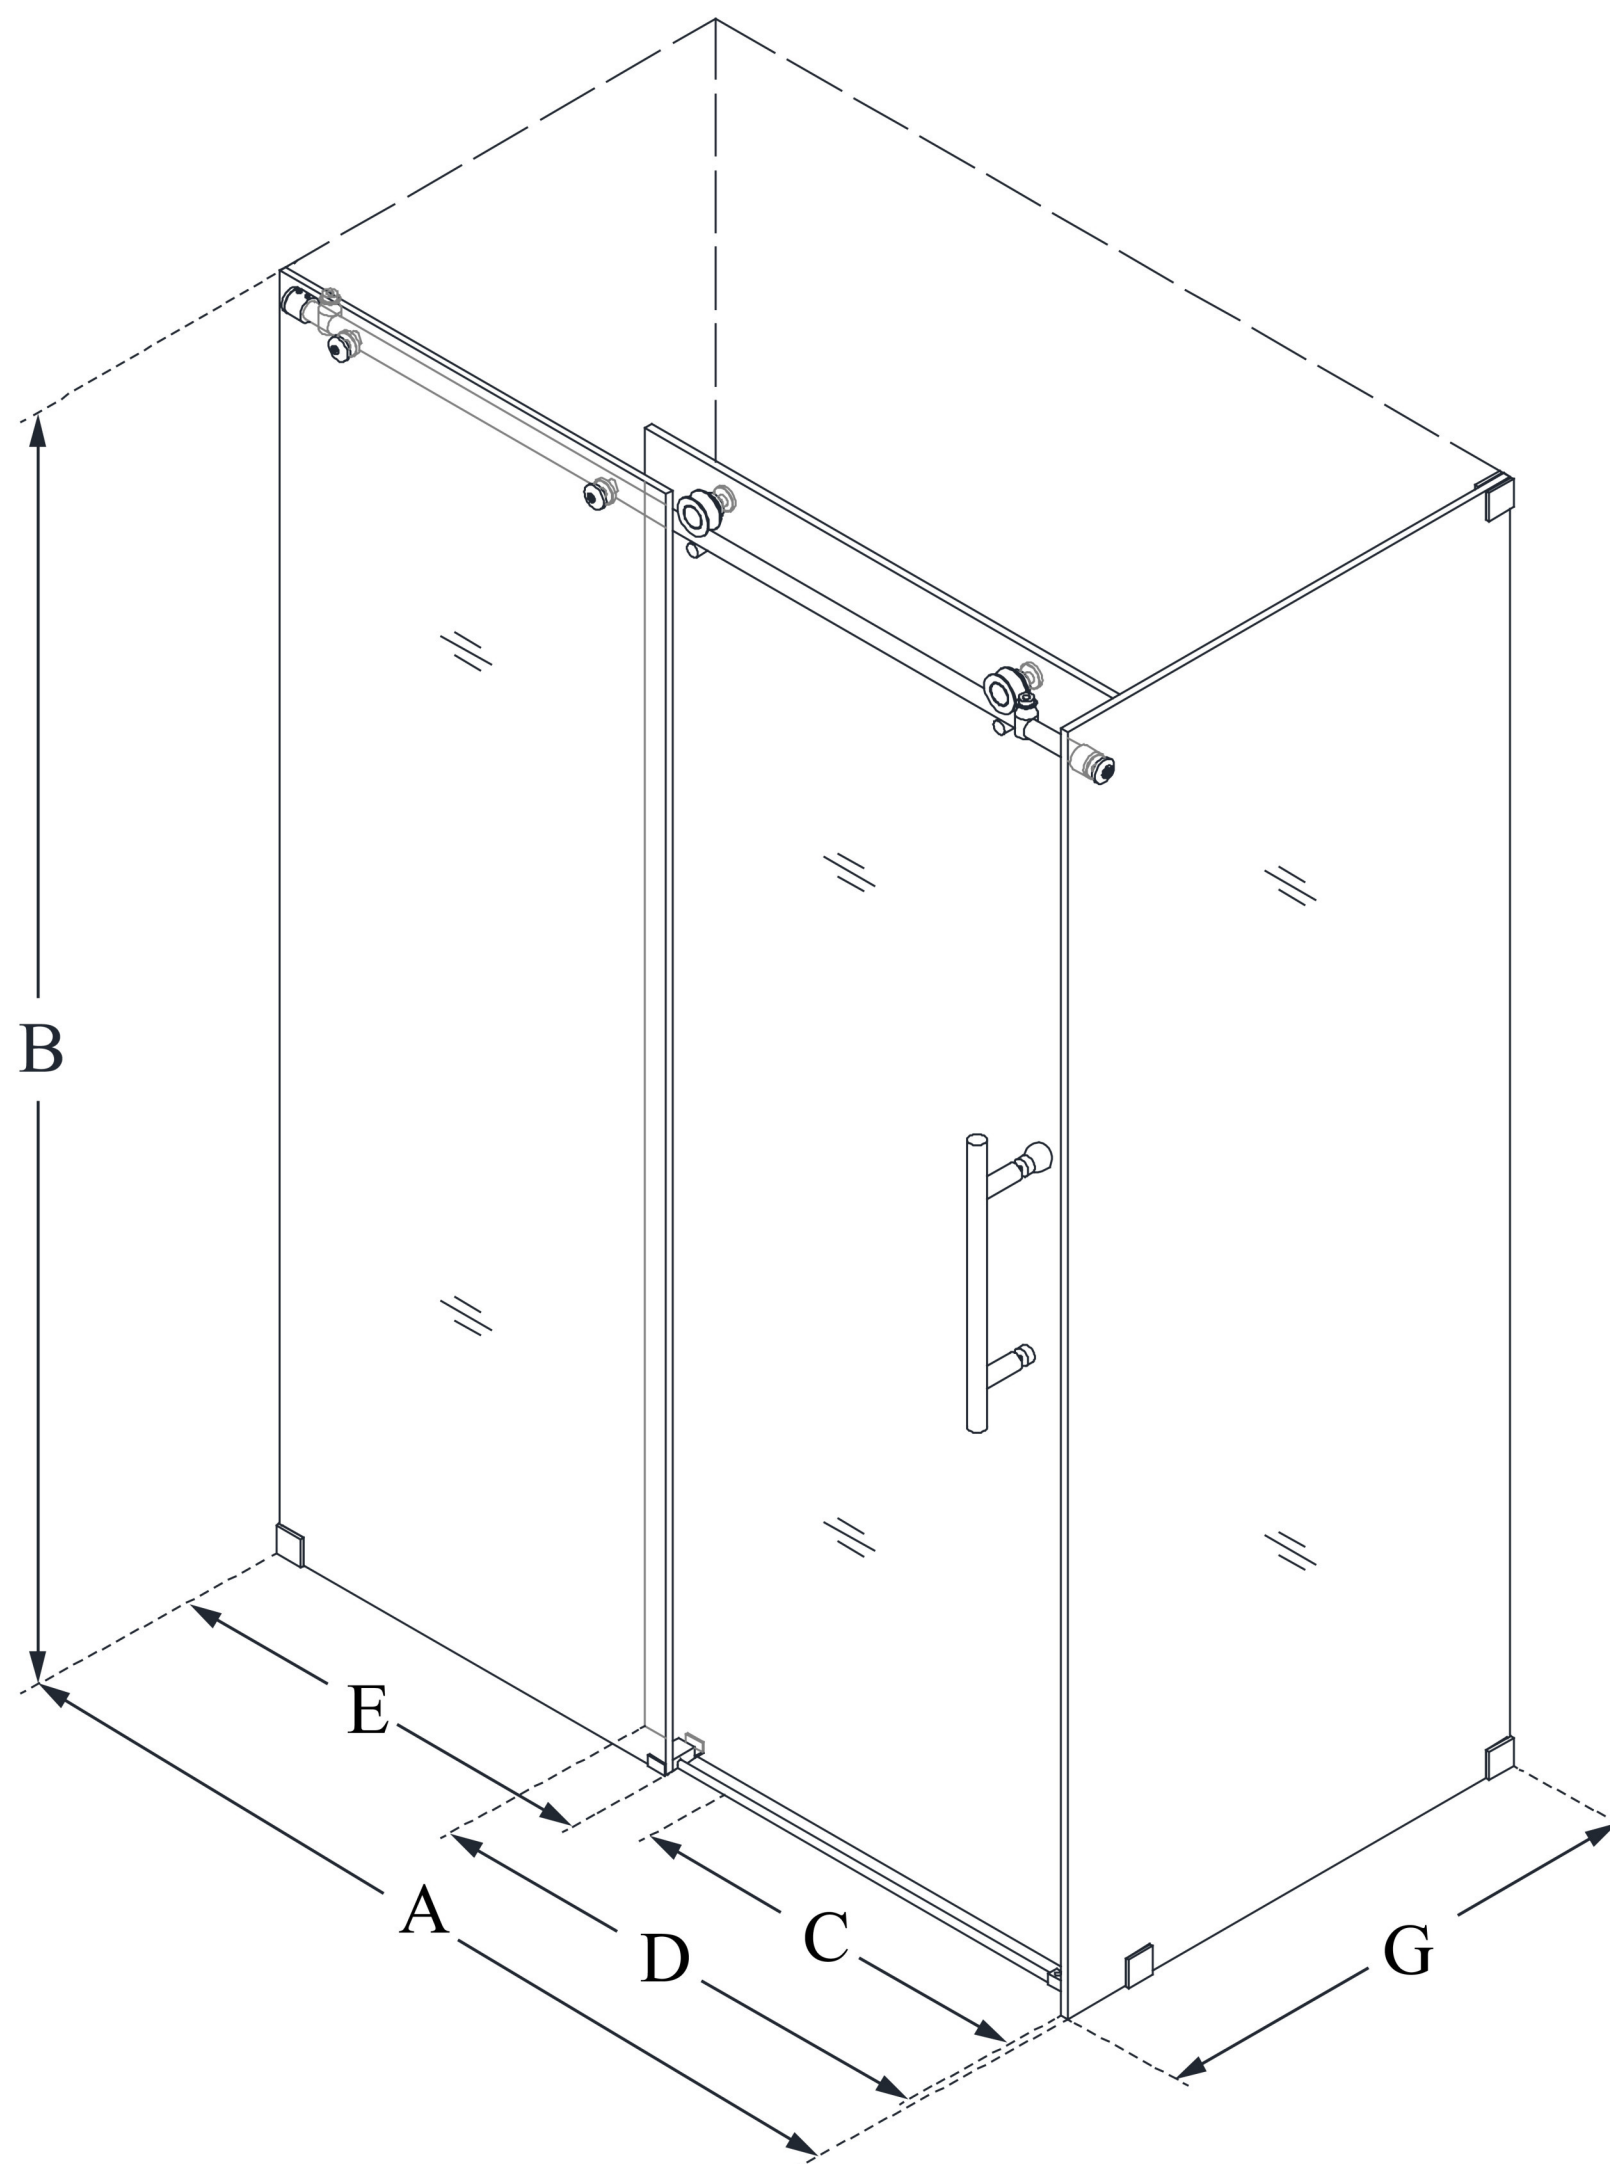

## **ENIGMA-X**

DreamLine Enigma-X 34 1/2  
in. D x 48 3/8 in. W x 76 in. H  
Fully Frameless Sliding Shower  
Enclosure

**SLIDING DOOR**

### **CONFIGURATION DIMENSIONS:**

**A: 44 3/8 - 48 3/8 in.**

MODEL WIDTH

**B: 76 in.**

MODEL HEIGHT

**C: 17 - 21 in.**

ACCESS WIDTH

**D: 26 in.**

DOOR WIDTH

**E: 23 1/8 in.**

INLINE PANEL WIDTH

**G: 34 1/2 in.**

RETURN PANEL WIDTH

DreamLine reserves the right to update or modify the hardware or materials pictured without prior notice for the purpose of product improvement and customer satisfaction.