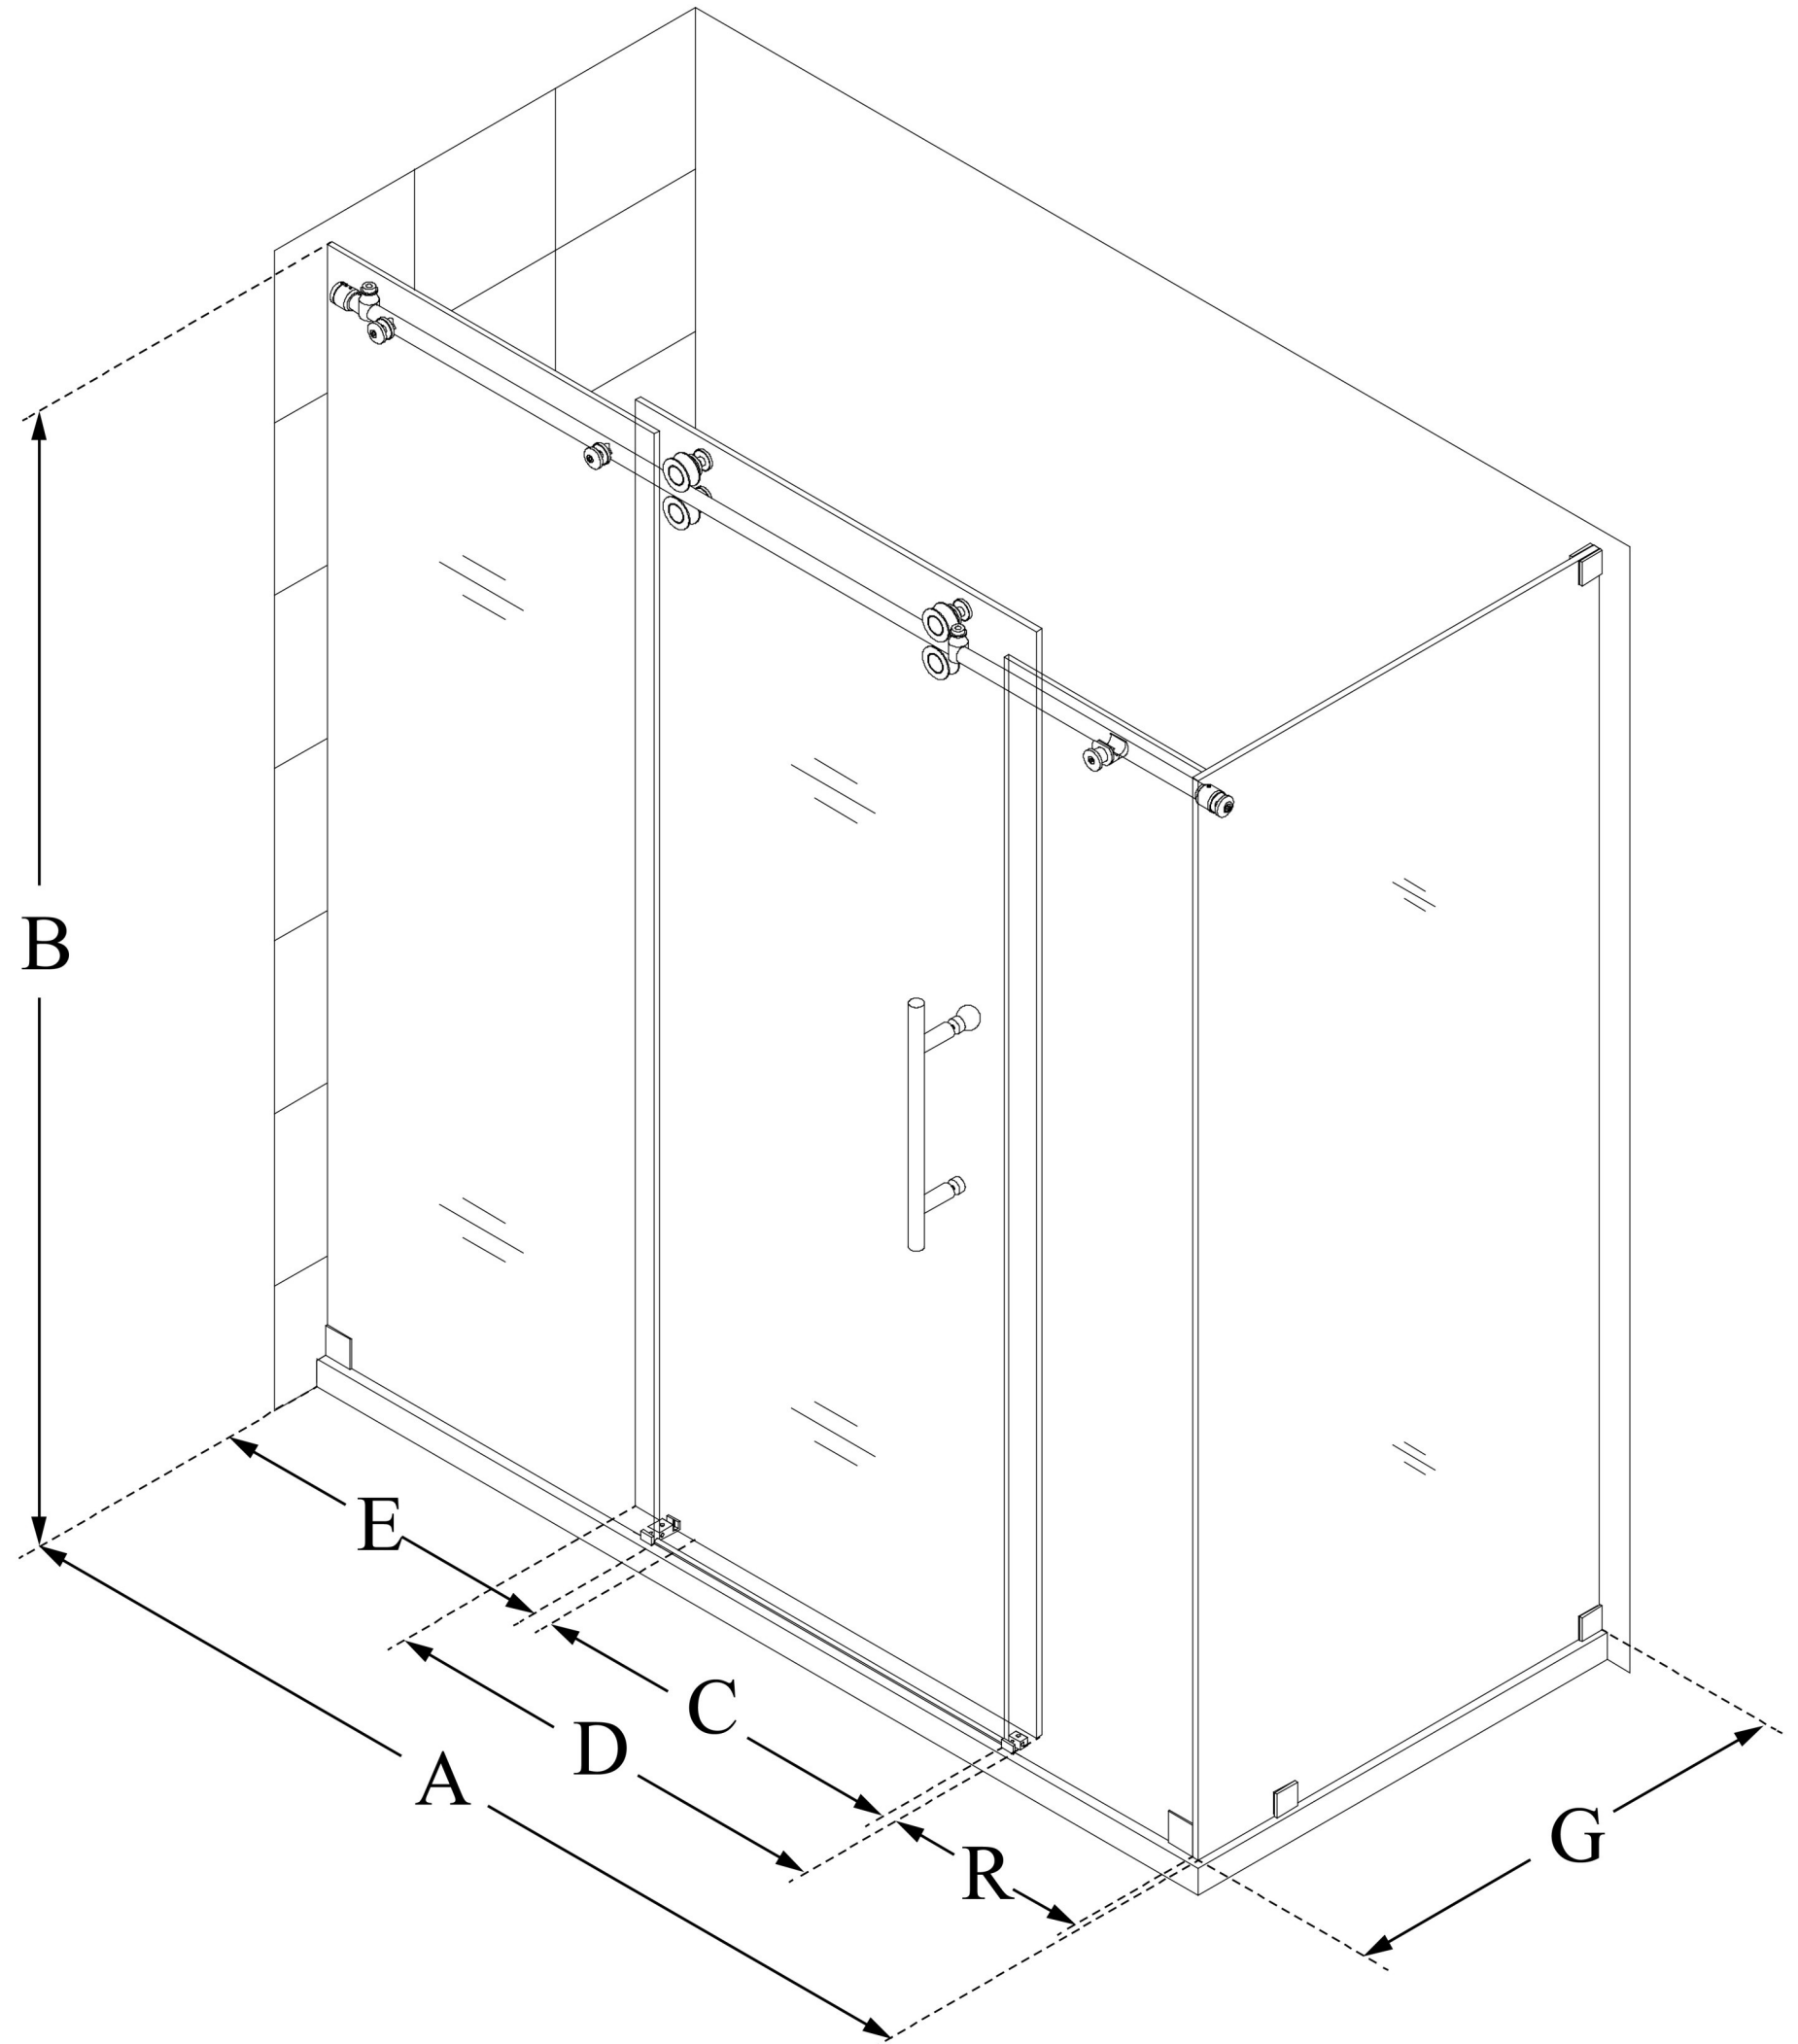

SHEN-6132722

ENIGMA-XO

DreamLine Enigma-XO 32 1/2
in. D x 72 3/8 in. W x 76 in. H
Fully Frameless Sliding Shower
Enclosure

SLIDING DOOR

CONFIGURATION DIMENSIONS:

A: 68 3/8 - 72 3/8 in.

MODEL WIDTH

B: 76 in.

MODEL HEIGHT

C: 21 5/8 - 25 5/8 in.

ACCESS WIDTH

D: 32 1/16 in.

DOOR WIDTH

E: 29 3/16 in.

INLINE PANEL WIDTH

R: 13 3/8 in.

ADDITIONAL INLINE PANEL WIDTH

G: 32 1/2 in.

RETURN PANEL WIDTH

DreamLine reserves the right to update or modify the hardware or materials pictured without prior notice for the purpose of product improvement and customer satisfaction.