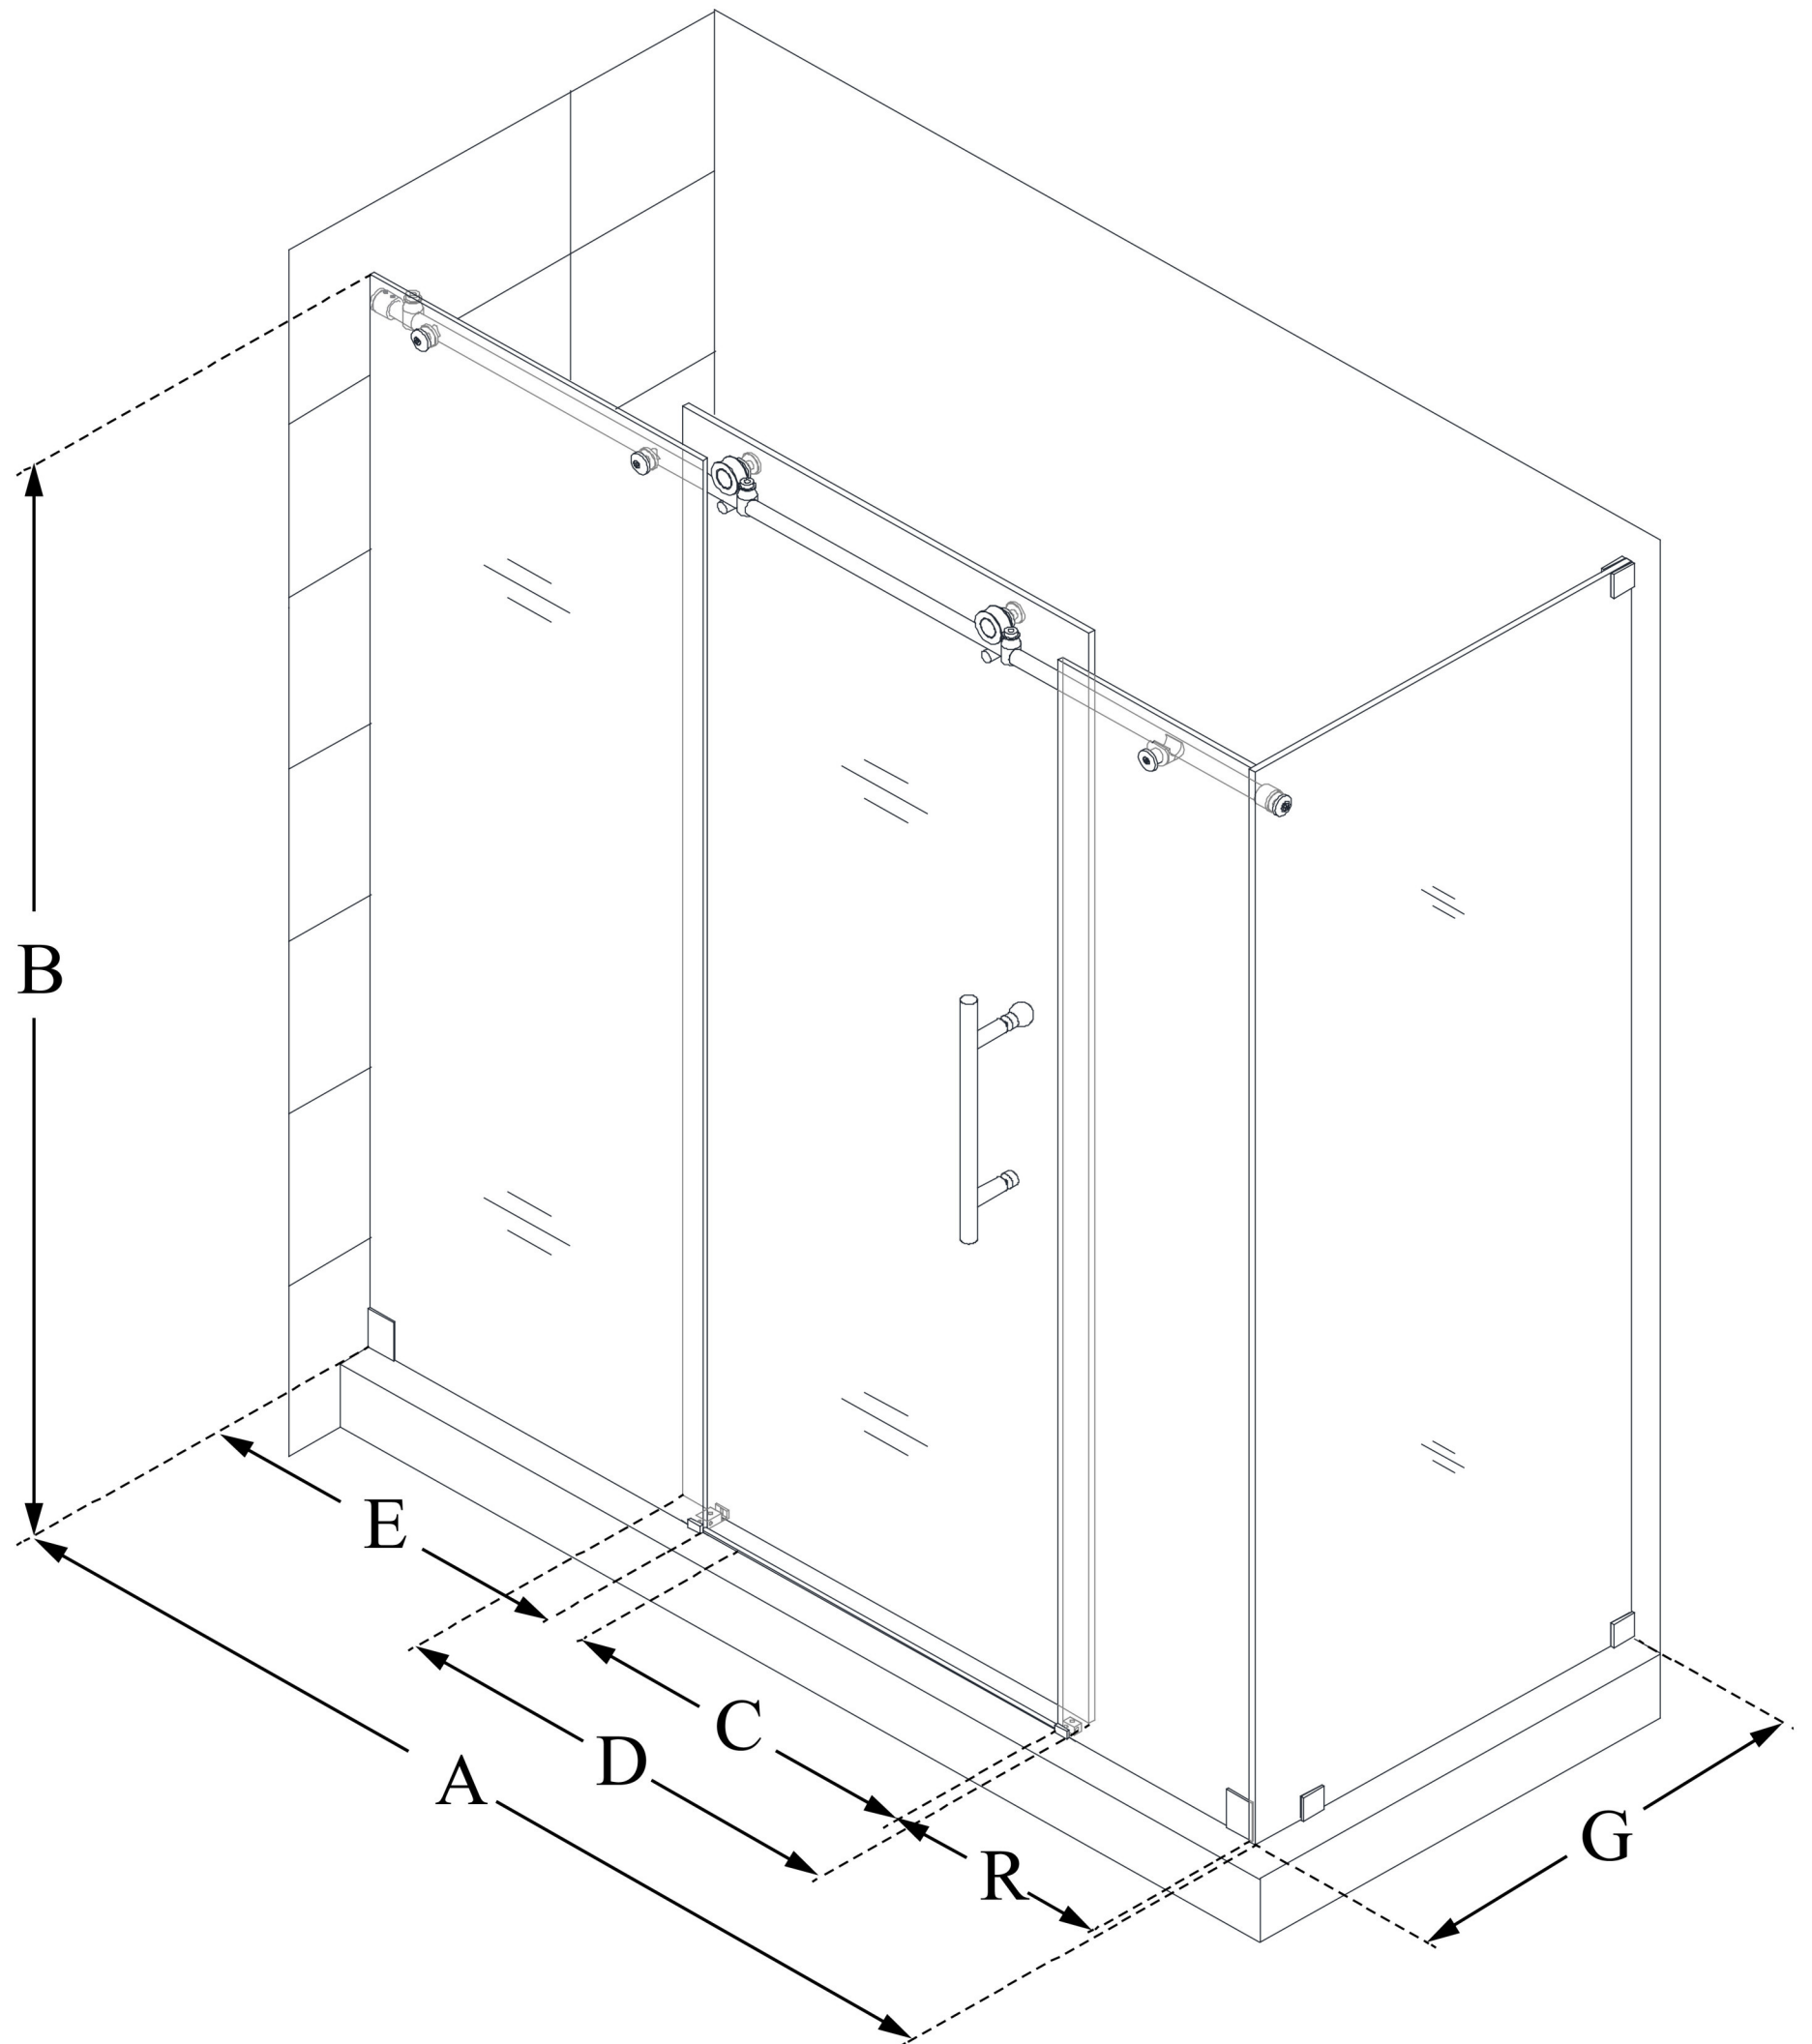

SHEN-6132721

ENIGMA-X

DreamLine Enigma-X 32 1/2
in. D x 72 3/8 in. W x 76 in. H
Fully Frameless Sliding Shower
Enclosure

SLIDING DOOR

CONFIGURATION DIMENSIONS:

A: 68 3/8 - 72 3/8 in.

MODEL WIDTH

B: 76 in.

MODEL HEIGHT

C: 21 5/8 - 25 5/8 in.

ACCESS WIDTH

D: 32 in.

DOOR WIDTH

E: 29 3/16 in.

INLINE PANEL WIDTH

R: 13 3/8 in.

ADDITIONAL INLINE PANEL WIDTH

G: 32 1/2 in.

RETURN PANEL WIDTH

DreamLine reserves the right to update or modify the hardware or materials pictured without prior notice for the purpose of product improvement and customer satisfaction.