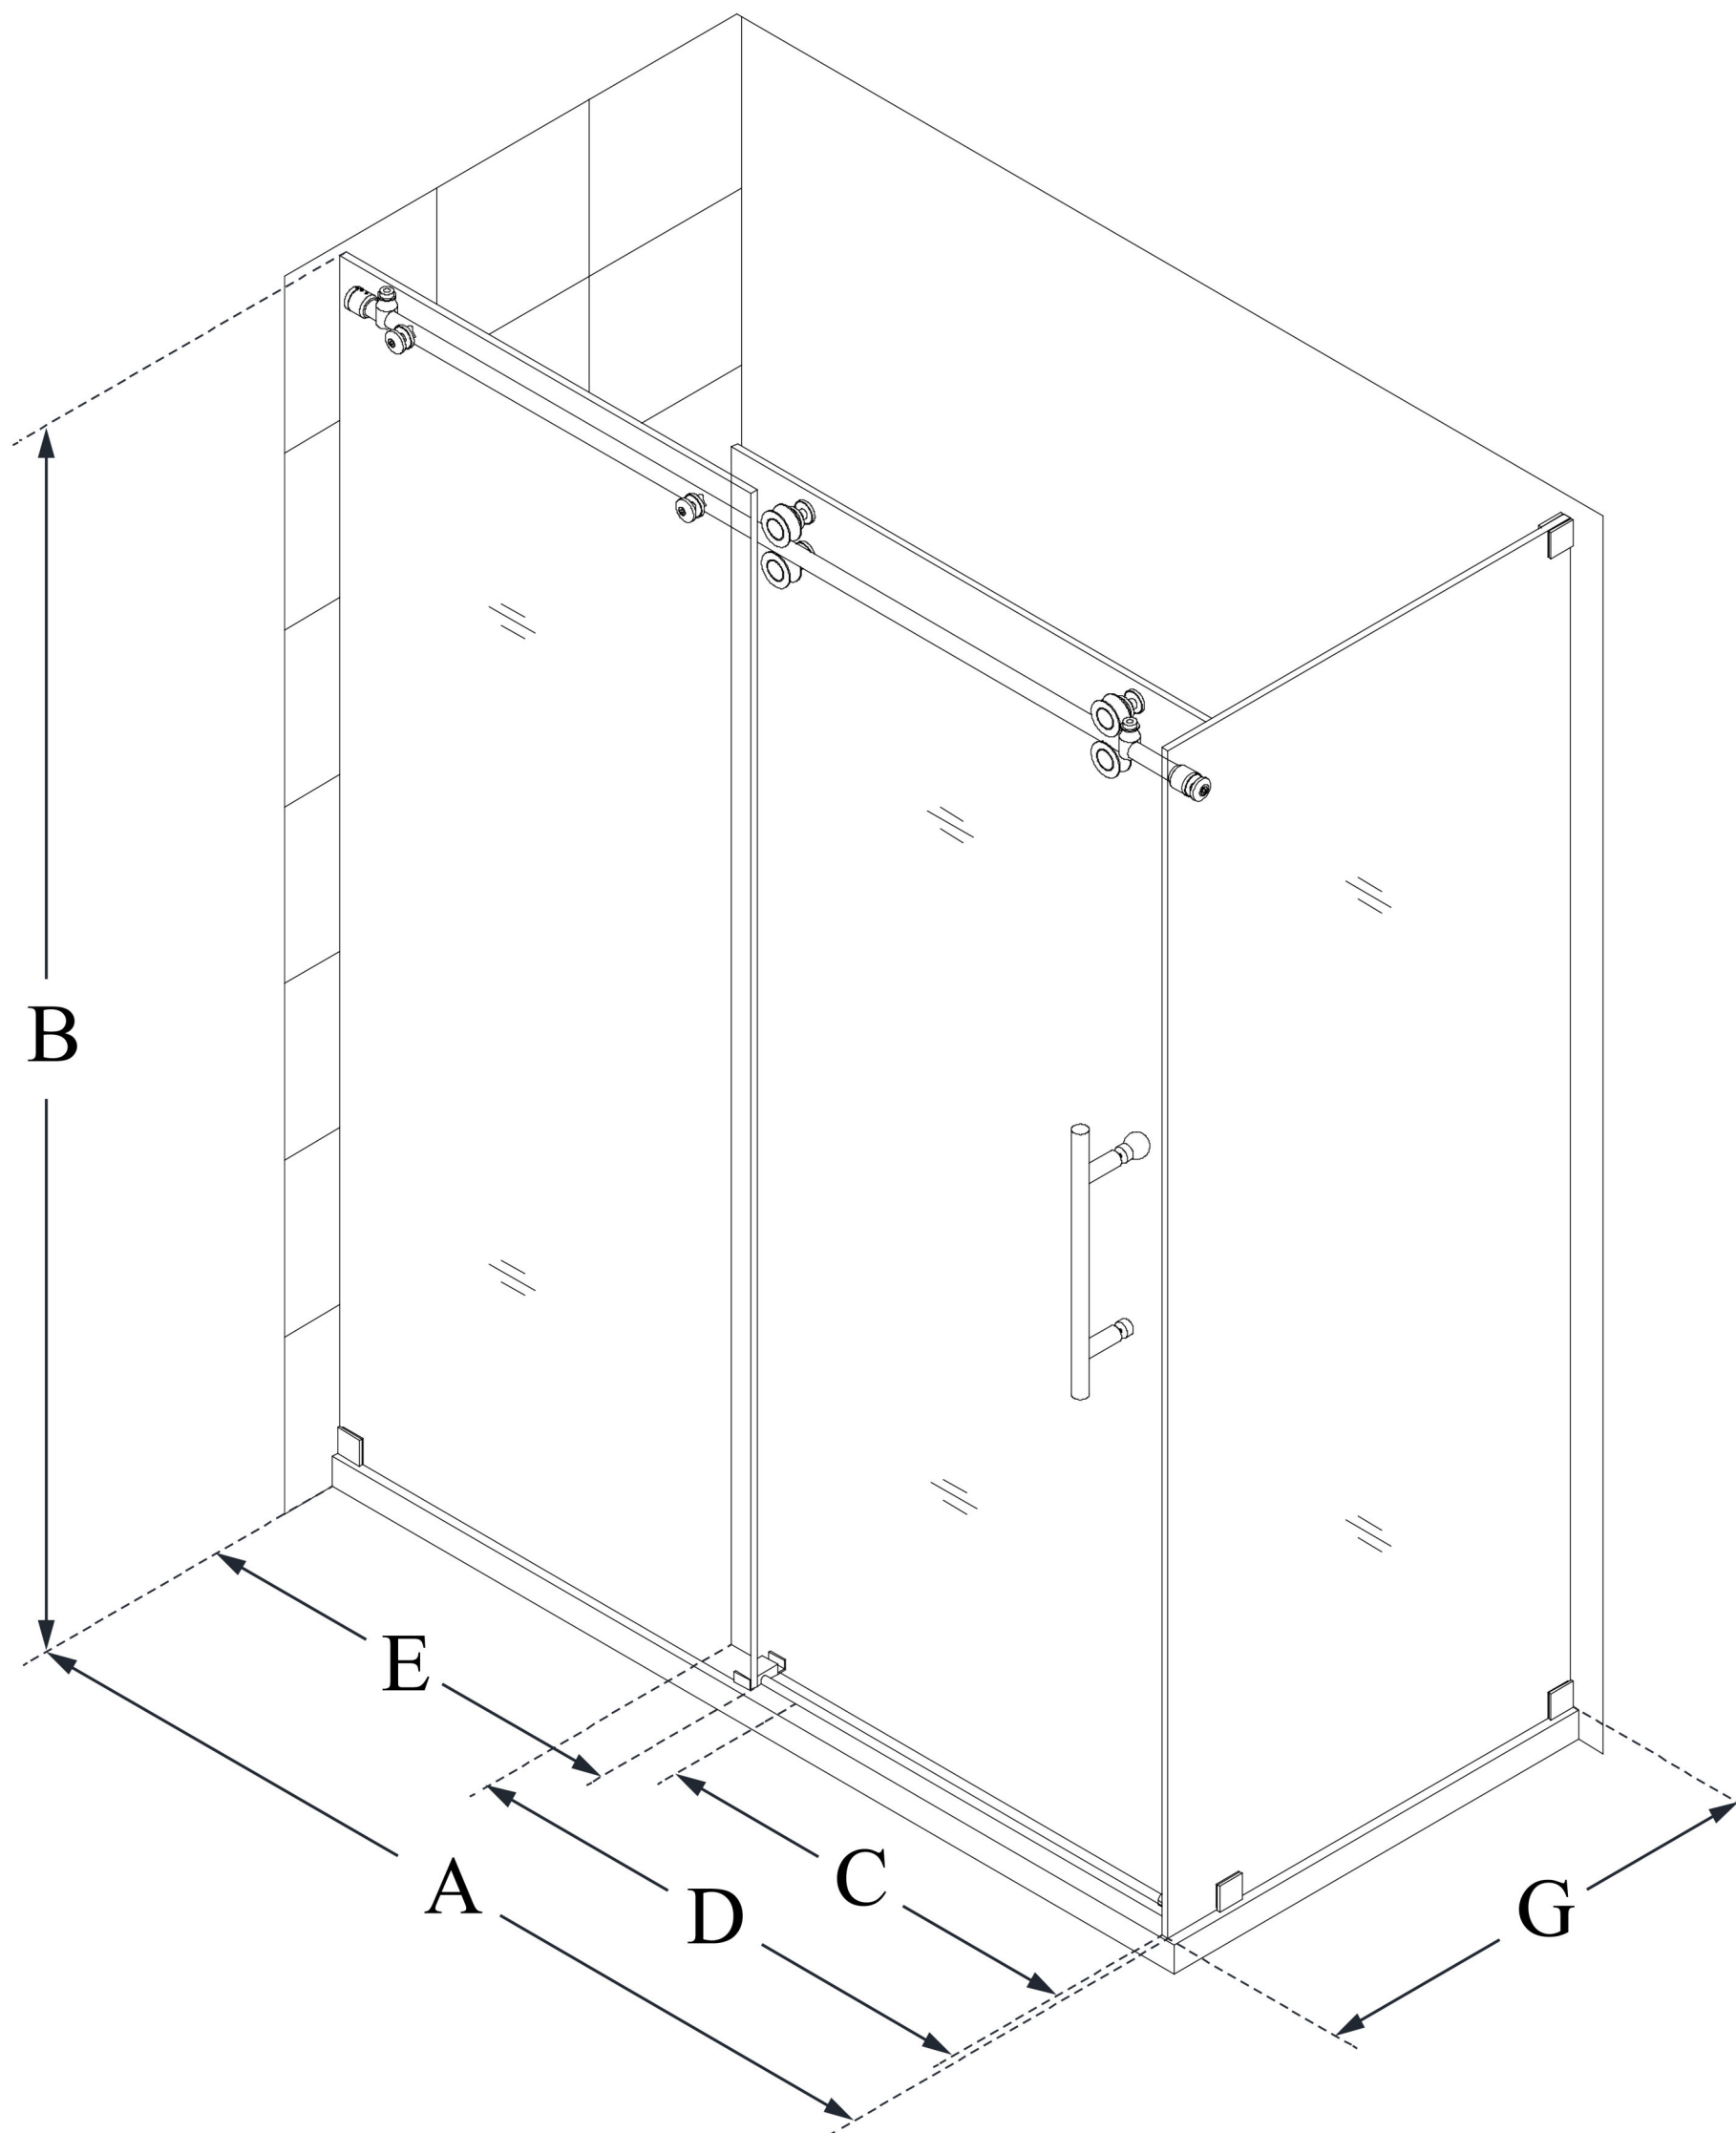

SHEN-6132602

ENIGMA-XO

DreamLine Enigma-XO 32 1/2
in. D x 60 3/8 in. W x 76 in. H
Fully Frameless Sliding Shower
Enclosure

SLIDING DOOR

CONFIGURATION DIMENSIONS:

A: 56 3/8 - 60 3/8 in.

MODEL WIDTH

B: 76 in.

MODEL HEIGHT

C: 22 - 26 in.

ACCESS WIDTH

D: 32 1/16 in.

DOOR WIDTH

E: 29 3/16 in.

INLINE PANEL WIDTH

G: 32 1/2 in.

RETURN PANEL WIDTH

DreamLine reserves the right to update or modify the hardware or materials pictured without prior notice for the purpose of product improvement and customer satisfaction.