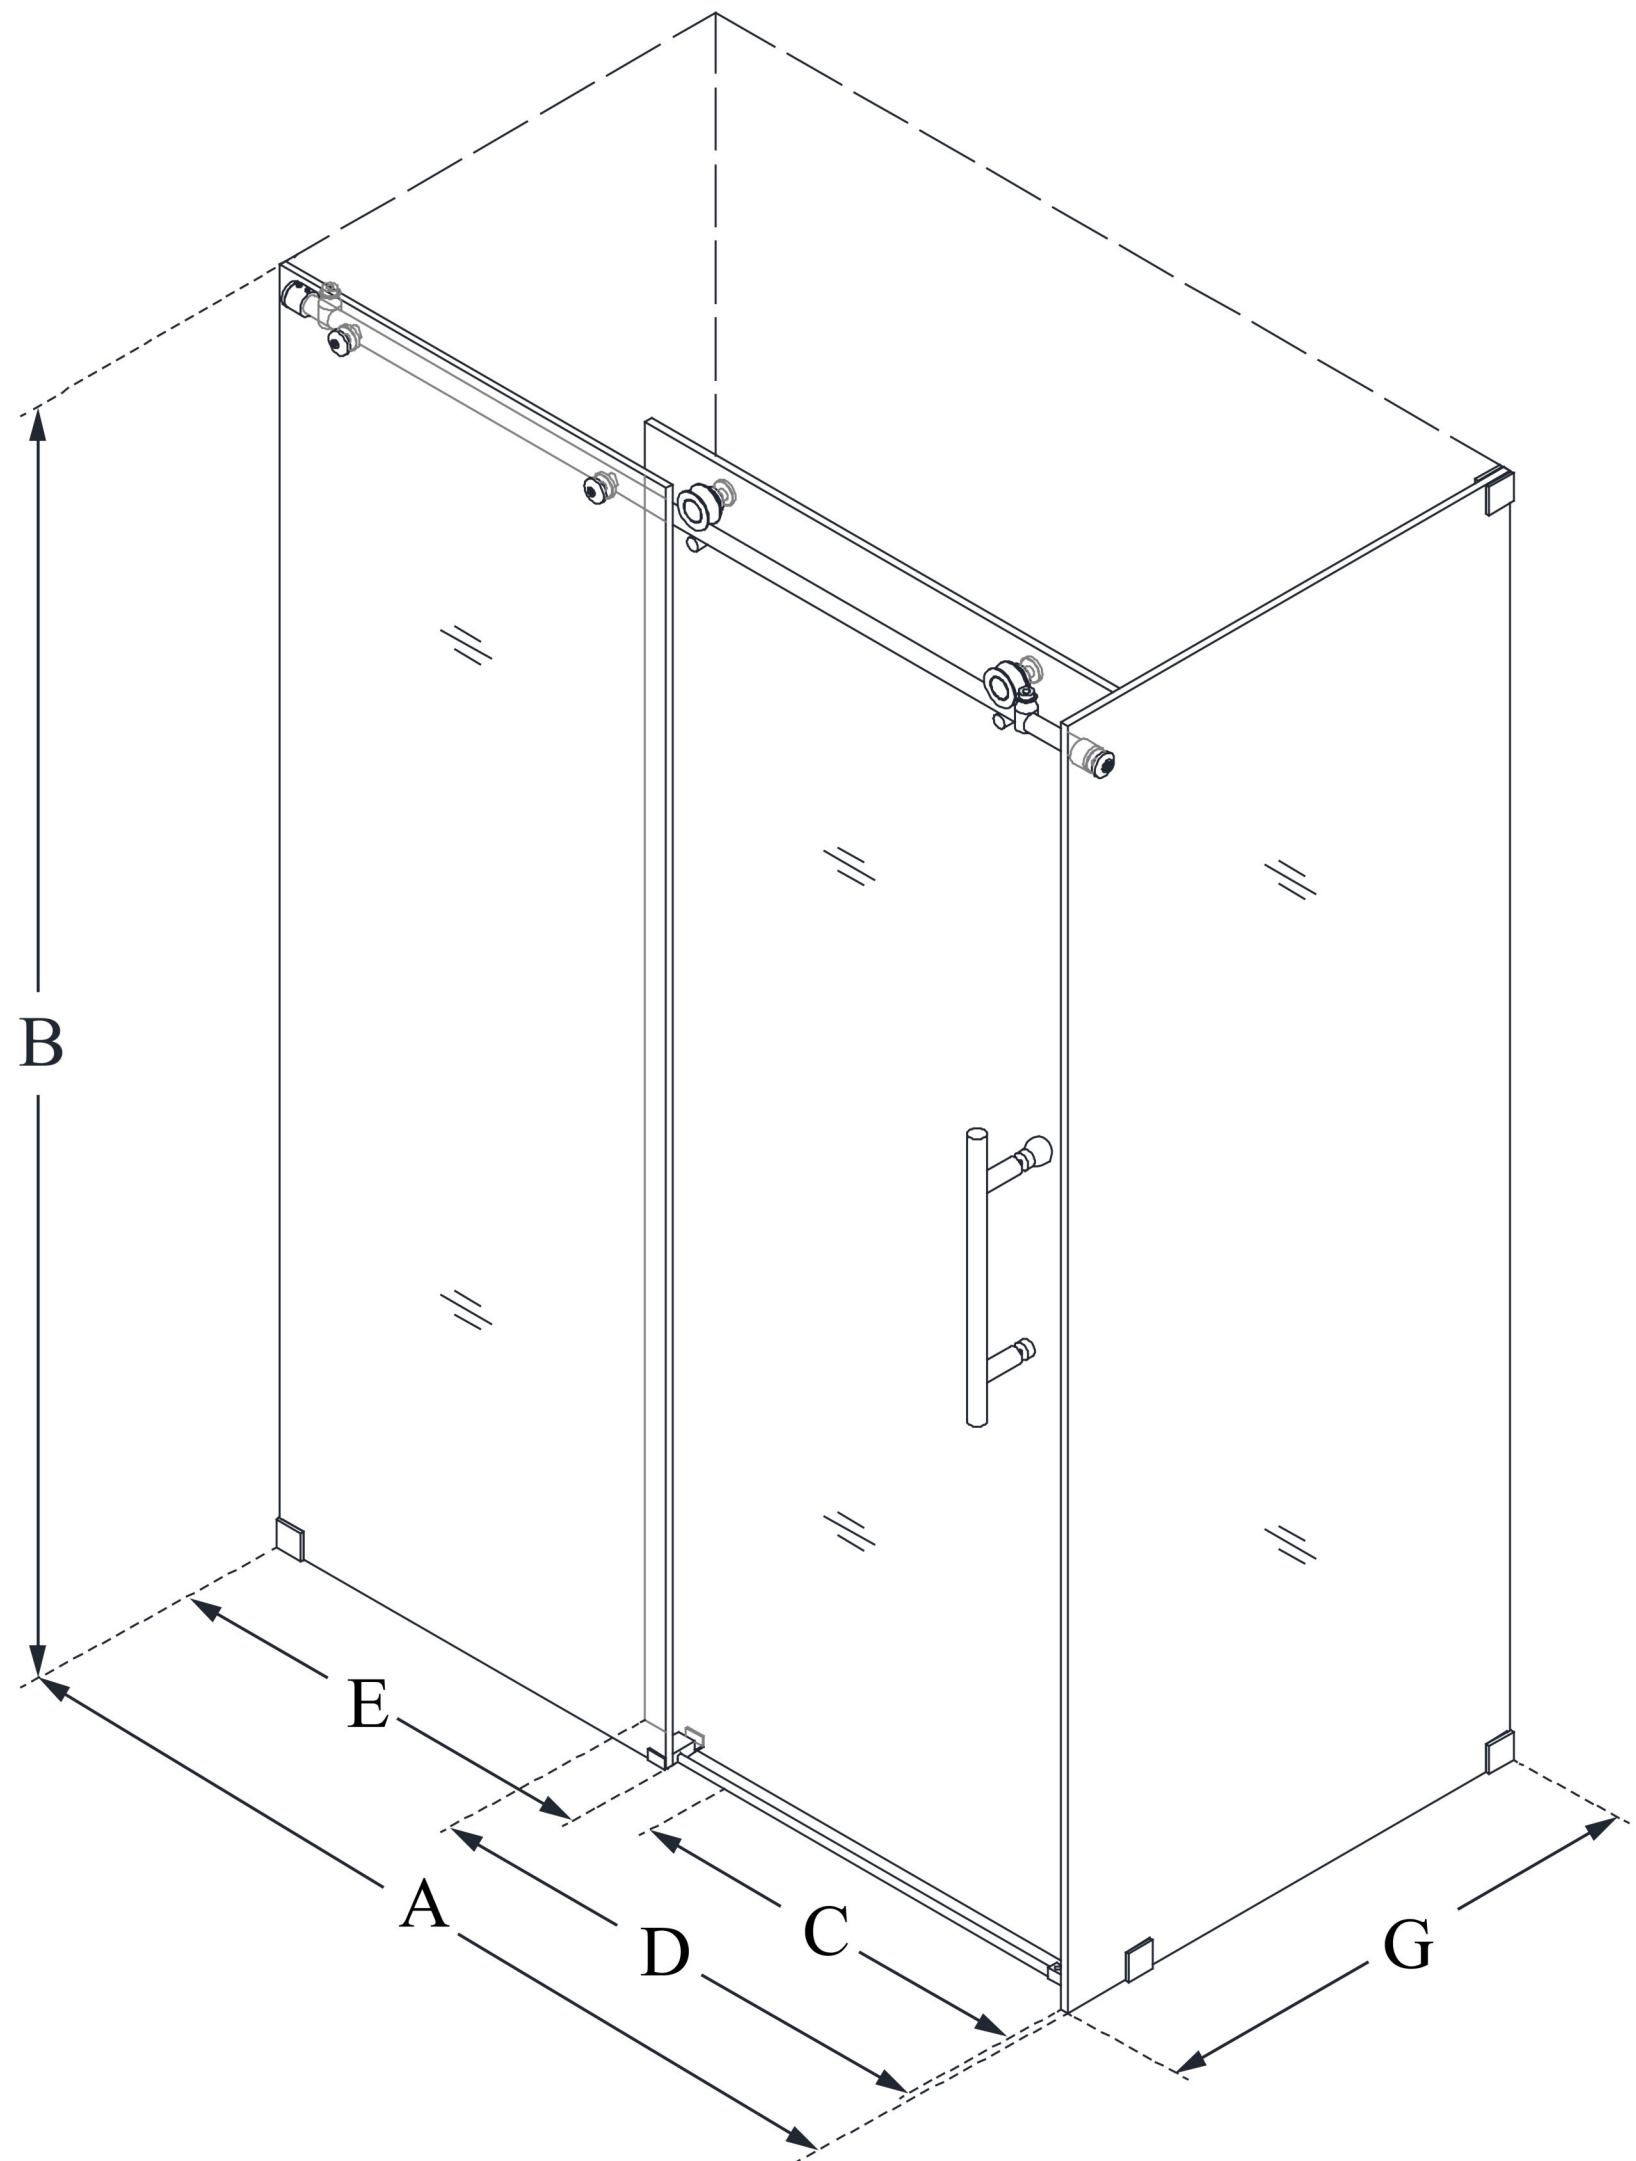

## **ENIGMA-X**

DreamLine Enigma-X 32 1/2  
in. D x 60 3/8 in. W x 76 in. H  
Fully Frameless Sliding Shower  
Enclosure

**SLIDING DOOR**

### **CONFIGURATION DIMENSIONS:**

**A: 56 3/8 - 60 3/8 in.**

MODEL WIDTH

**B: 76 in.**

MODEL HEIGHT

**C: 23 - 27 in.**

ACCESS WIDTH

**D: 32 in.**

DOOR WIDTH

**E: 29 3/16 in.**

INLINE PANEL WIDTH

**G: 32 1/2 in.**

RETURN PANEL WIDTH

DreamLine reserves the right to update or modify the hardware or materials pictured without prior notice for the purpose of product improvement and customer satisfaction.