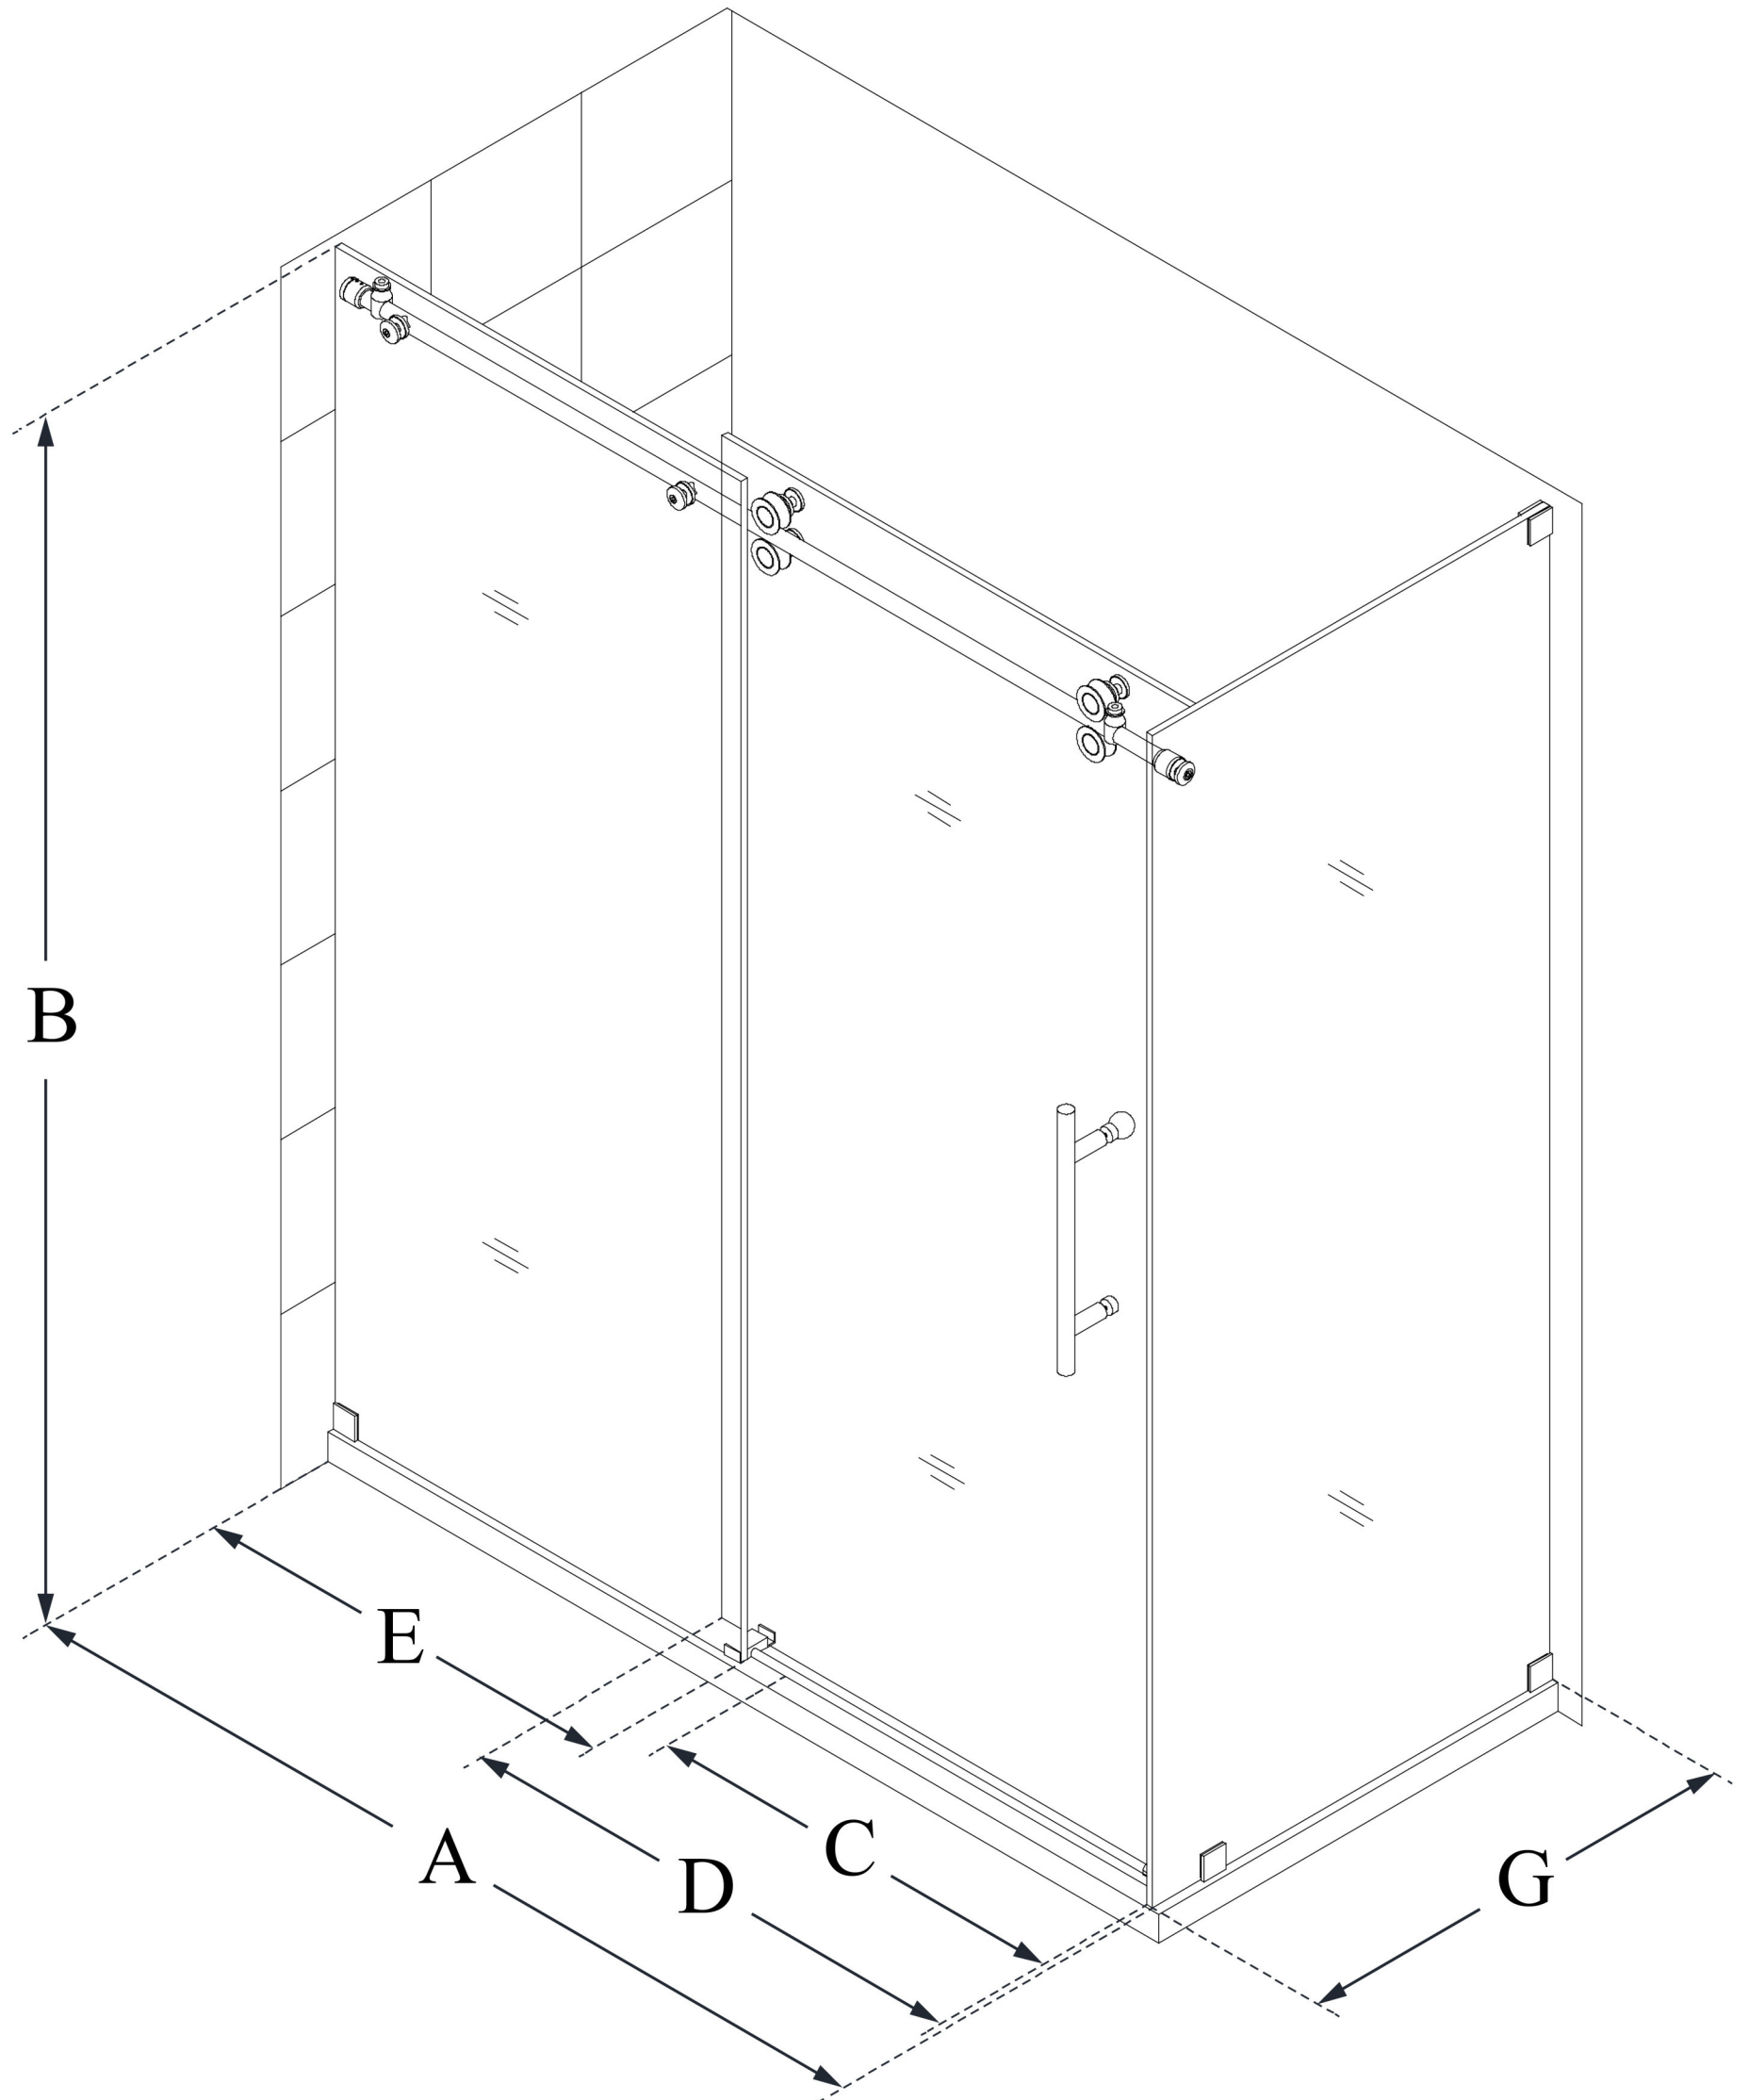

SHEN-6132542

ENIGMA-XO

DreamLine Enigma-XO 32 1/2
in. D x 50 - 54 in. W x 76 in. H
Fully Frameless Sliding Shower
Enclosure

SLIDING DOOR

**CONFIGURATION
DIMENSIONS:**

A: 50 in. - 54 in.

MODEL WIDTH

B: 76 in.

MODEL HEIGHT

C: 19 - 23 in.

ACCESS WIDTH

D: 29 in.

DOOR WIDTH

E: 26 1/8 in.

INLINE PANEL WIDTH

G: 32 1/2 in.

RETURN PANEL WIDTH

DreamLine reserves the right to update or modify the hardware or materials pictured without prior notice for the purpose of product improvement and customer satisfaction.