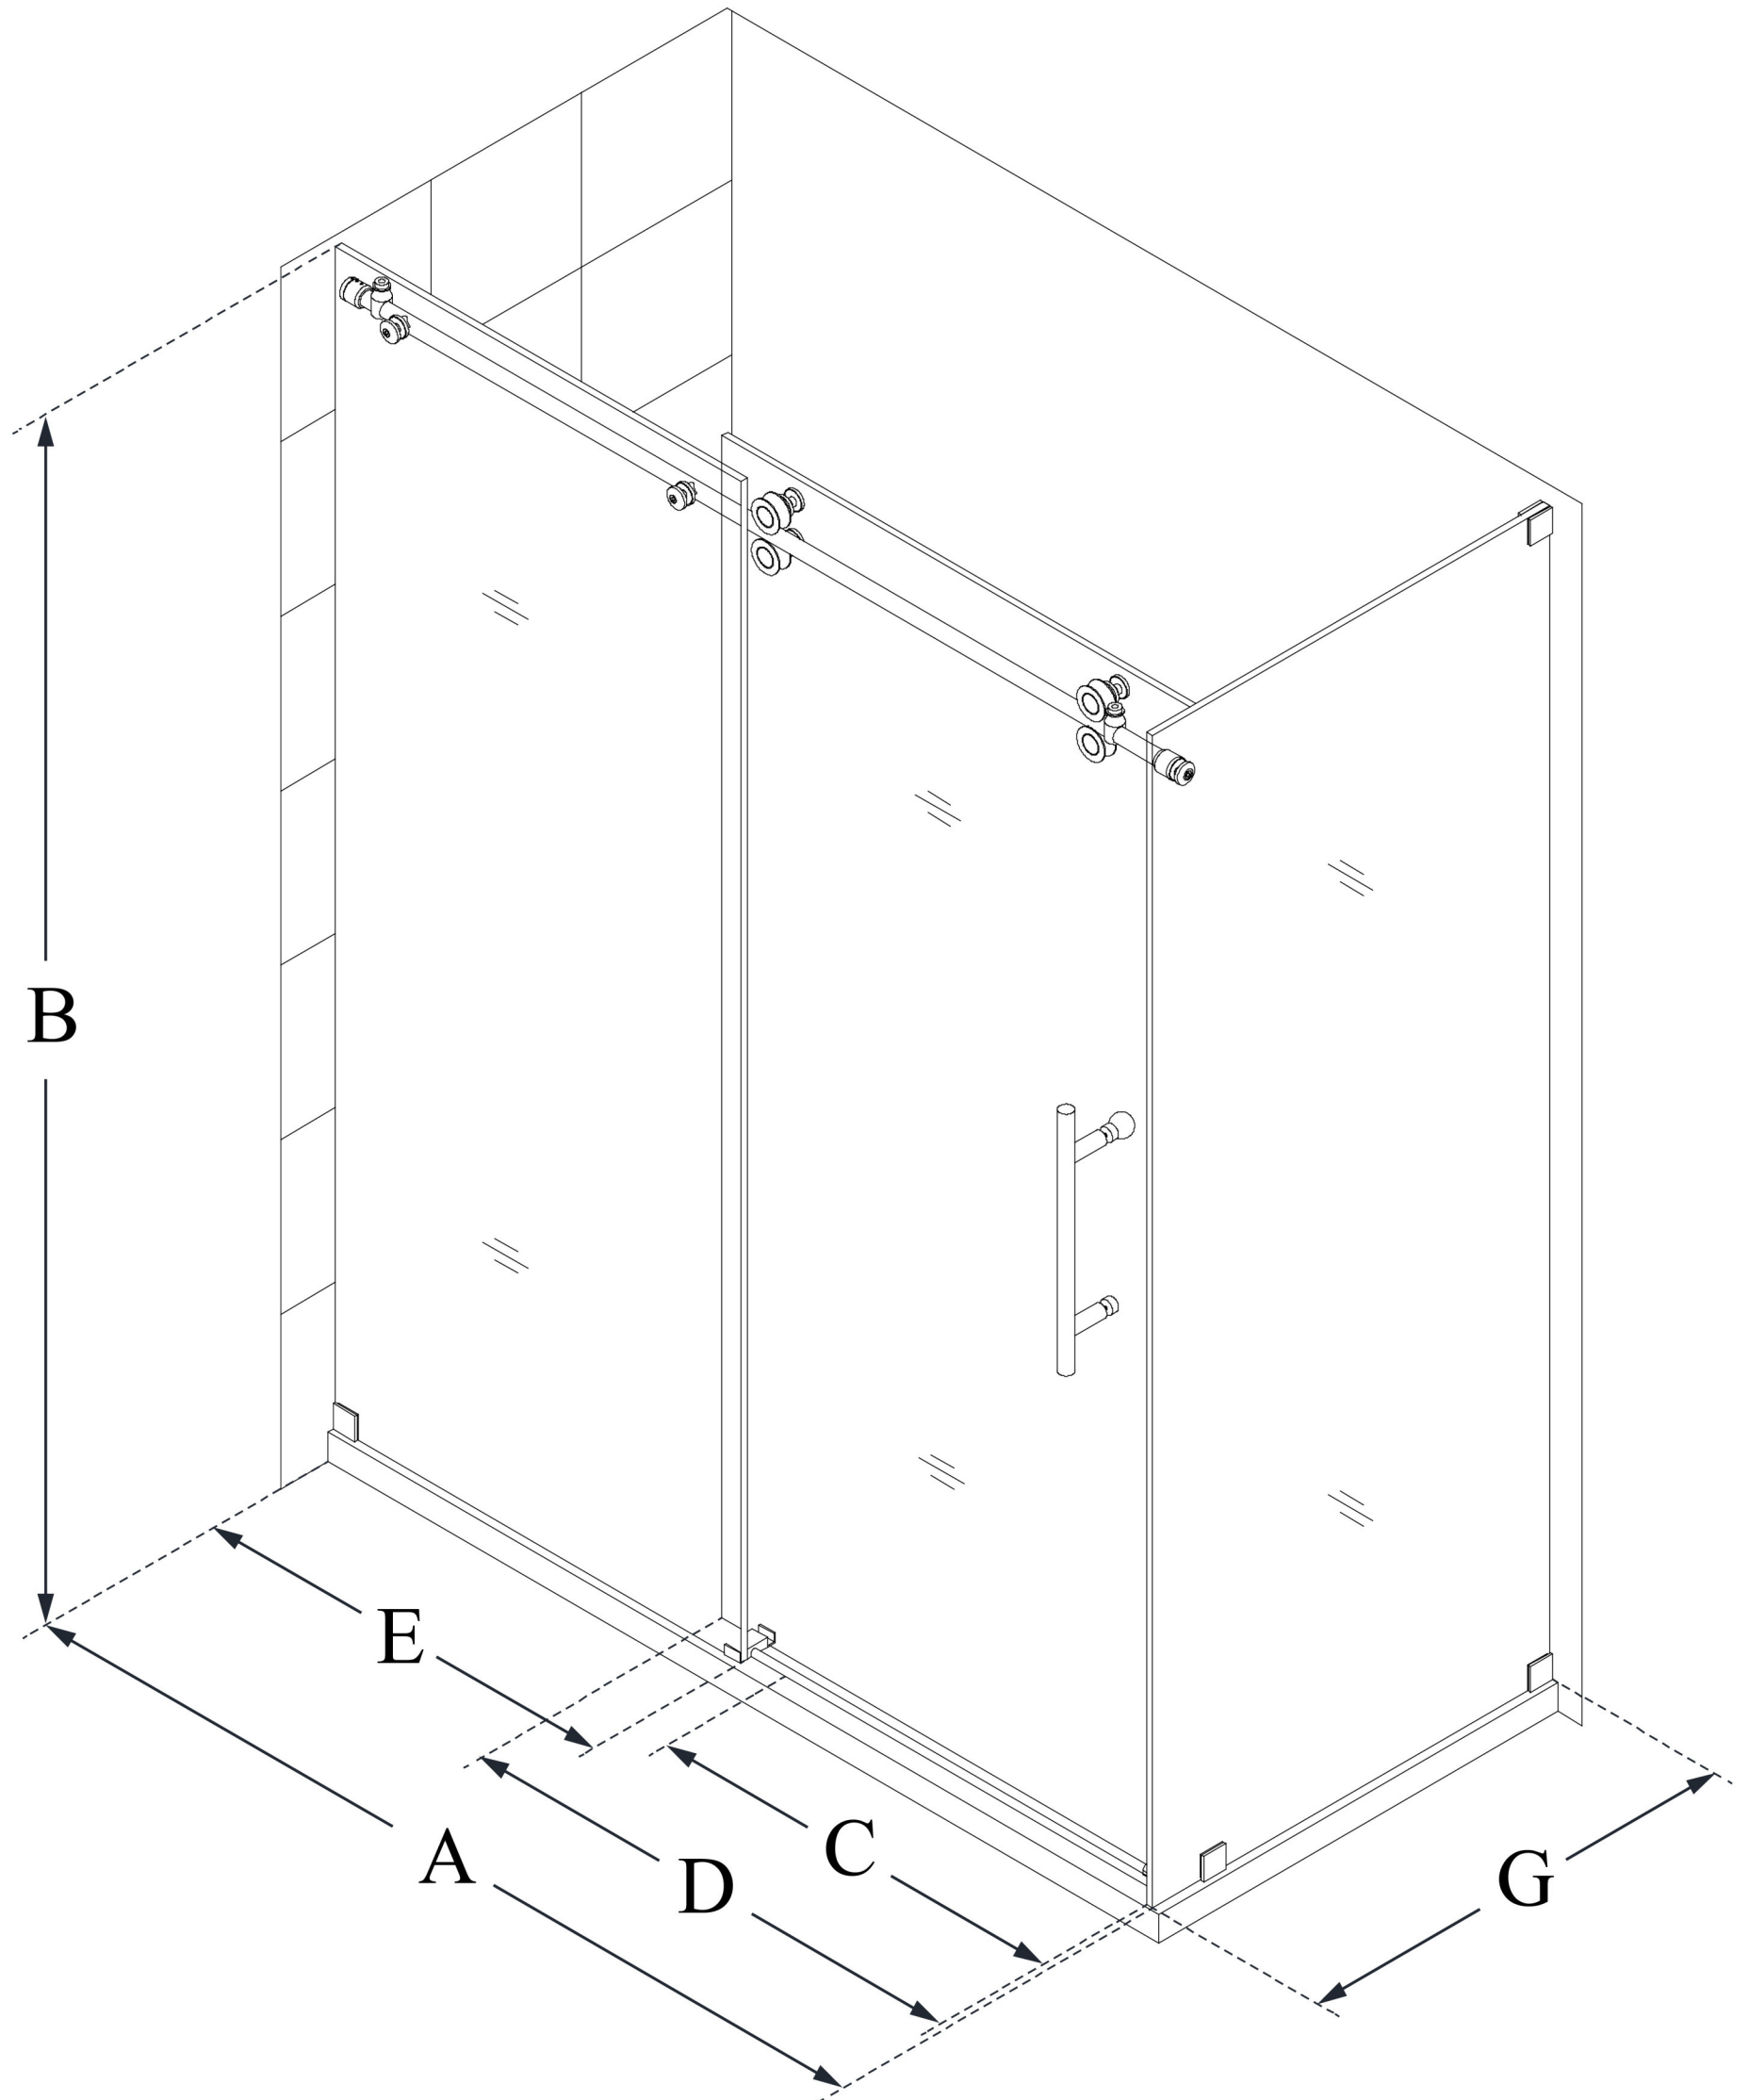

**SHEN-6132482**

**ENIGMA-XO**

DreamLine Enigma-XO 32 1/2  
in. D x 48 3/8 in. W x 76 in. H  
Fully Frameless Sliding Shower  
Enclosure

**SLIDING DOOR**

**CONFIGURATION  
DIMENSIONS:**

**A: 44 3/8 - 48 3/8 in.**

MODEL WIDTH

**B: 76 in.**

MODEL HEIGHT

**C: 16 - 20 in.**

ACCESS WIDTH

**D: 26 1/16 in.**

DOOR WIDTH

**E: 23 1/8 in.**

INLINE PANEL WIDTH

**G: 32 1/2 in.**

RETURN PANEL WIDTH

DreamLine reserves the right to update or modify the hardware or materials pictured without prior notice for the purpose of product improvement and customer satisfaction.