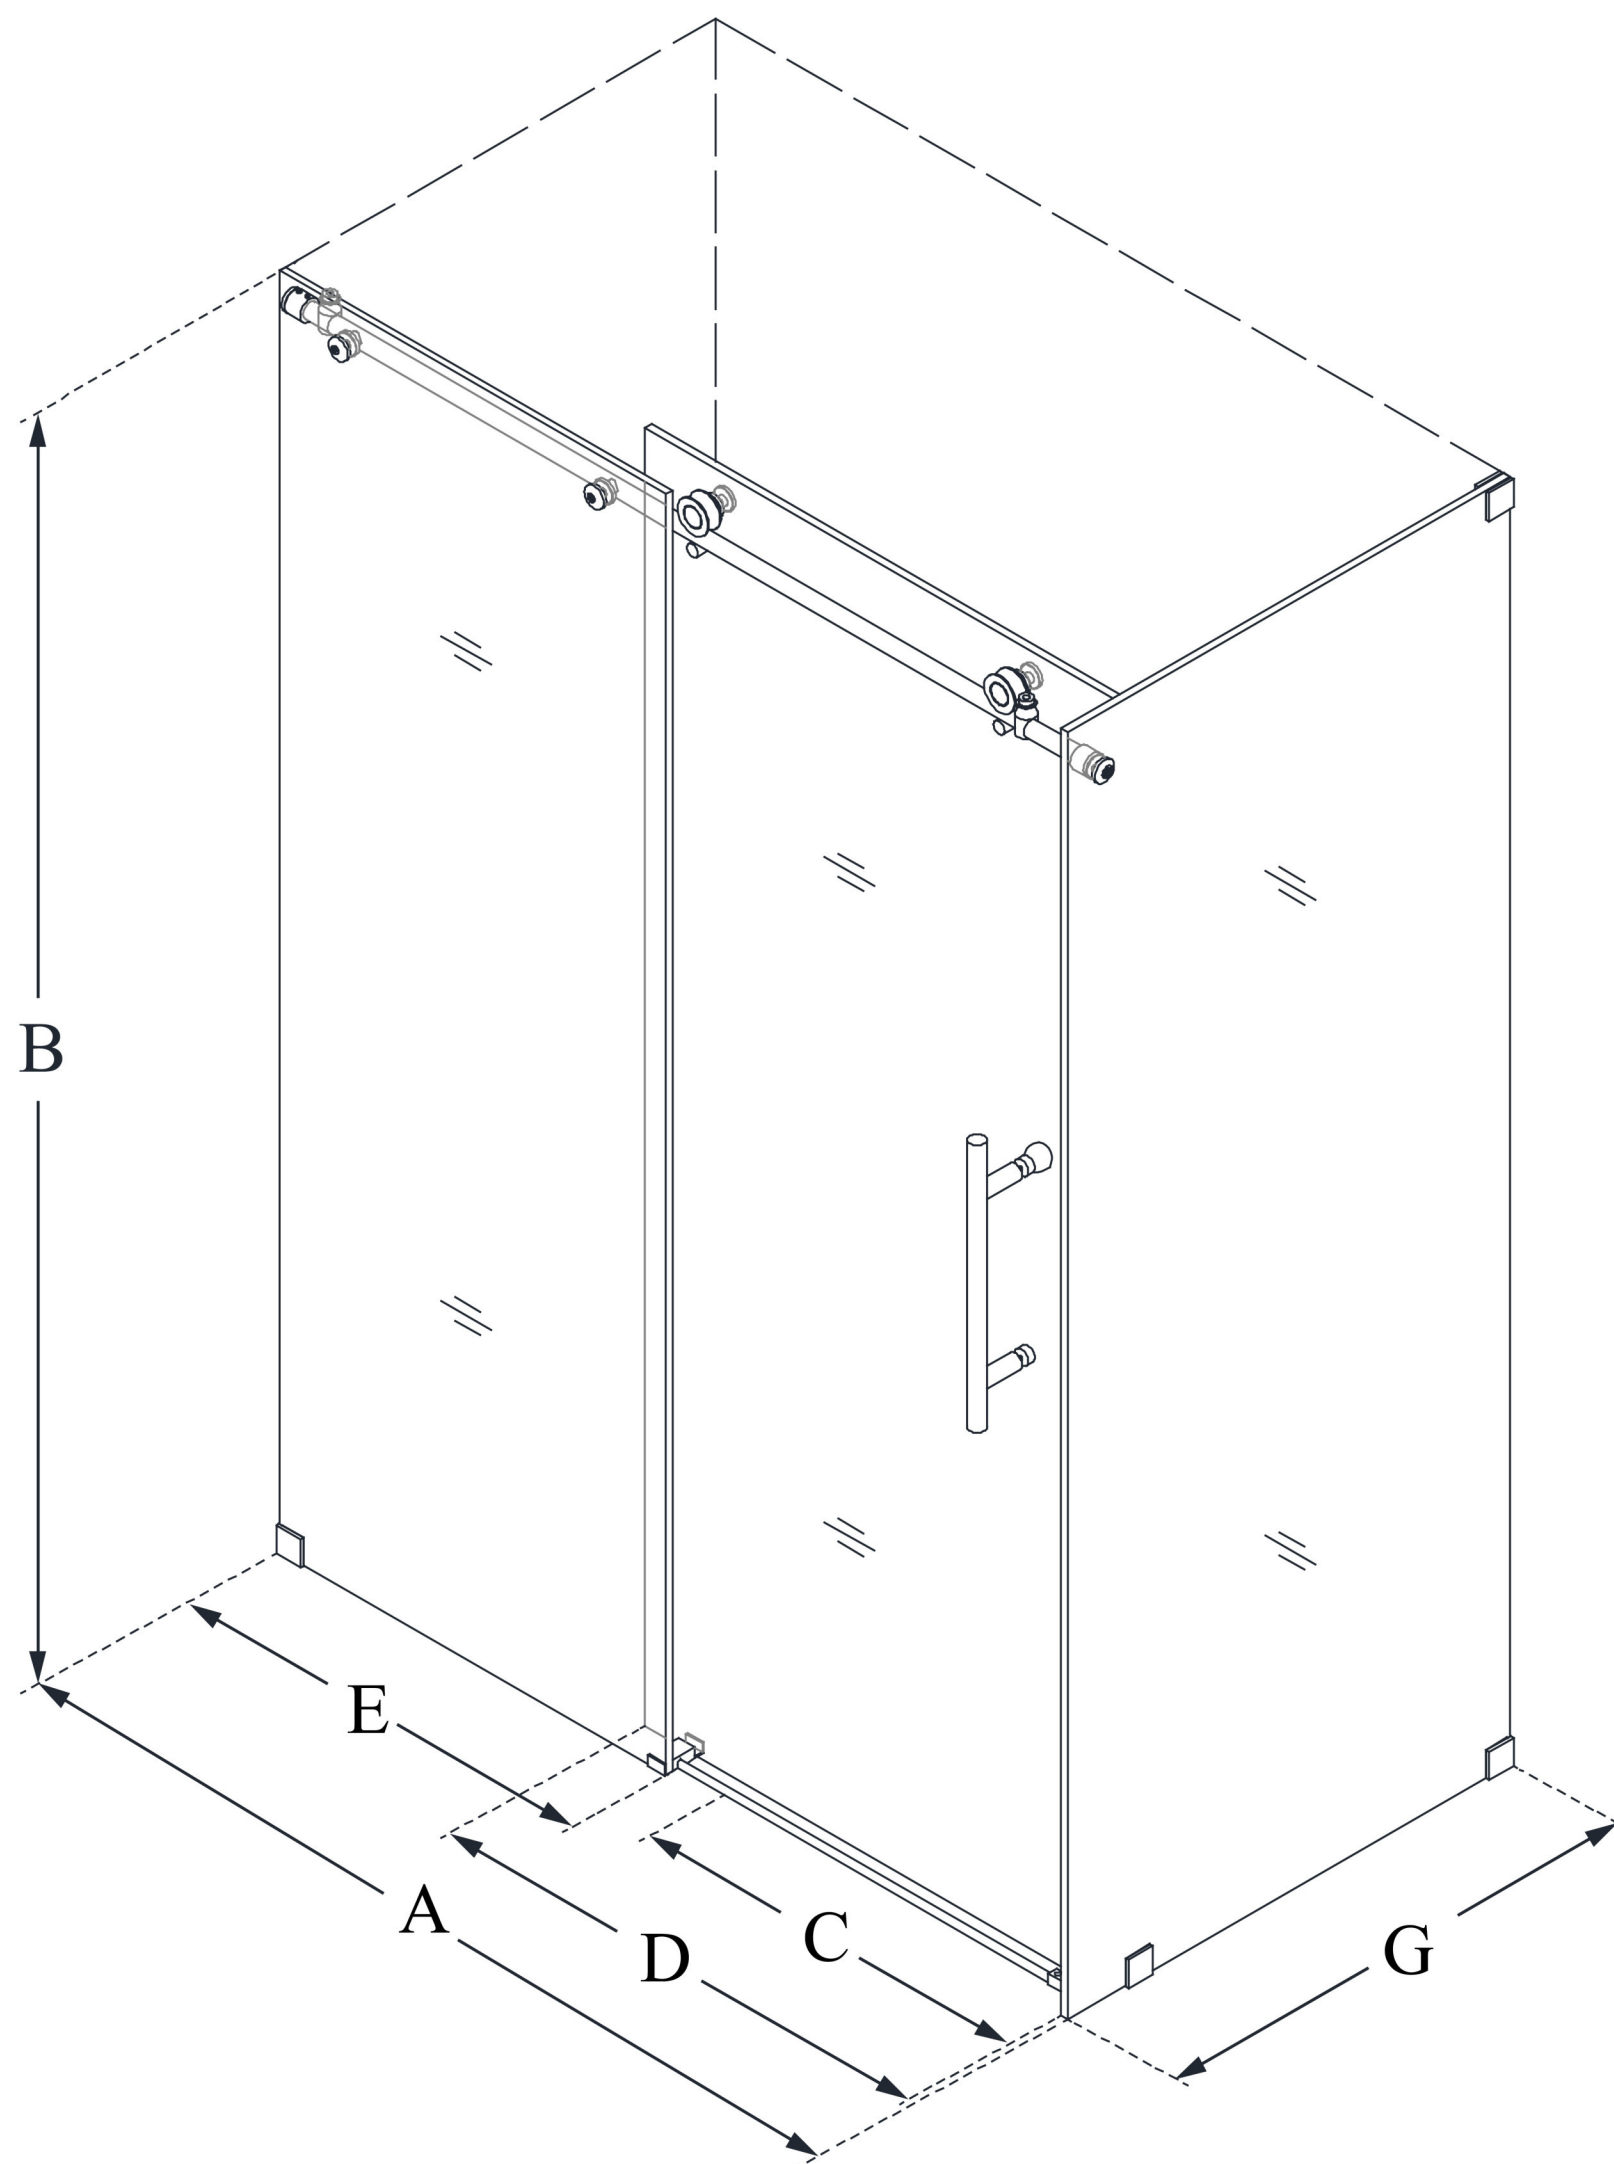

SHEN-6132481

ENIGMA-X

DreamLine Enigma-X 32 1/2
in. D x 48 3/8 in. W x 76 in. H
Fully Frameless Sliding Shower
Enclosure

SLIDING DOOR

CONFIGURATION DIMENSIONS:

A: 44 3/8 - 48 3/8 in.

MODEL WIDTH

B: 76 in.

MODEL HEIGHT

C: 17 - 21 in.

ACCESS WIDTH

D: 26 in.

DOOR WIDTH

E: 23 1/8 in.

INLINE PANEL WIDTH

G: 32 1/2 in.

RETURN PANEL WIDTH

DreamLine reserves the right to update or modify the hardware or materials pictured without prior notice for the purpose of product improvement and customer satisfaction.