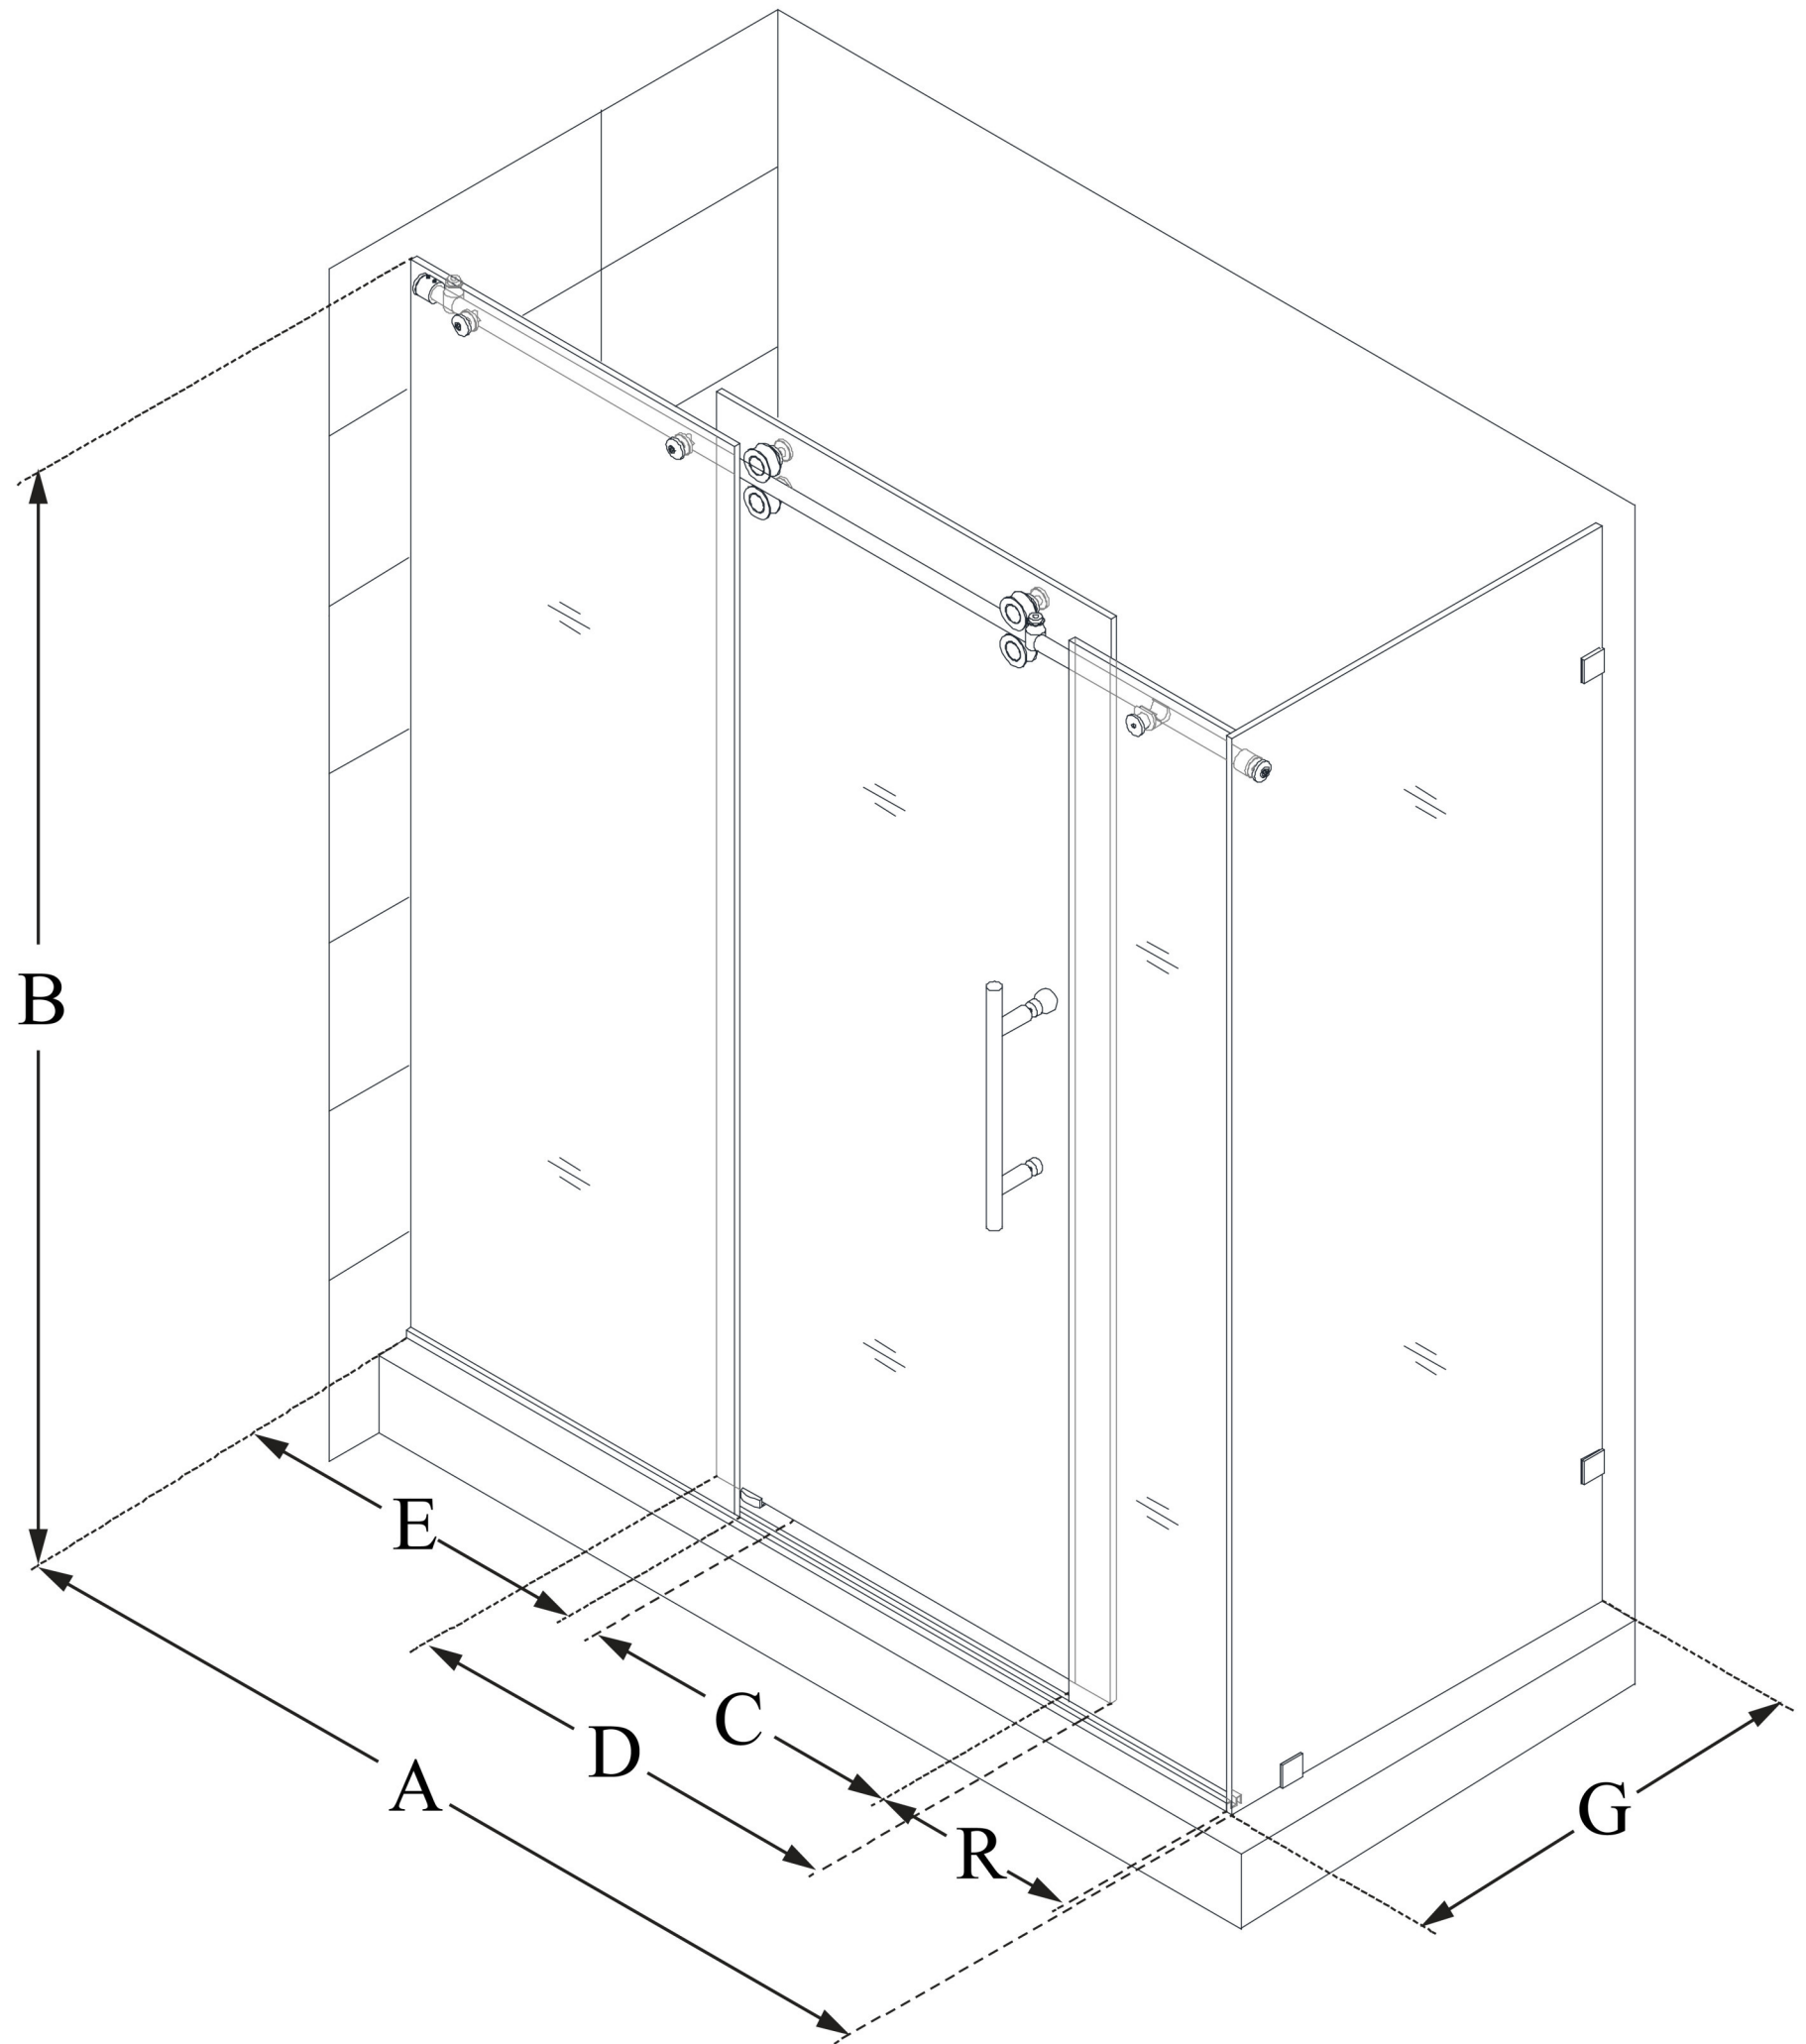

SHEN-60367212

ENIGMA

DreamLine Enigma 36 in. D x 72
1/2 in. W x 79 in. H Fully Frameless
Sliding Shower Enclosure

SLIDING DOOR

**CONFIGURATION
DIMENSIONS:**

A: 68 1/2 - 72 1/2 in.

MODEL WIDTH

B: 79 in.

MODEL HEIGHT

C: 22 3/16 - 26 3/16 in.

ACCESS WIDTH

D: 32 9/16 in.

DOOR WIDTH

E: 29 3/8 in.

INLINE PANEL WIDTH

G: 36 in.

RETURN PANEL WIDTH

R: 13 3/8 in.

ADDITIONAL INLINE PANEL WIDTH

DreamLine reserves the right to update or modify the hardware or materials pictured without prior notice for the purpose of product improvement and customer satisfaction.