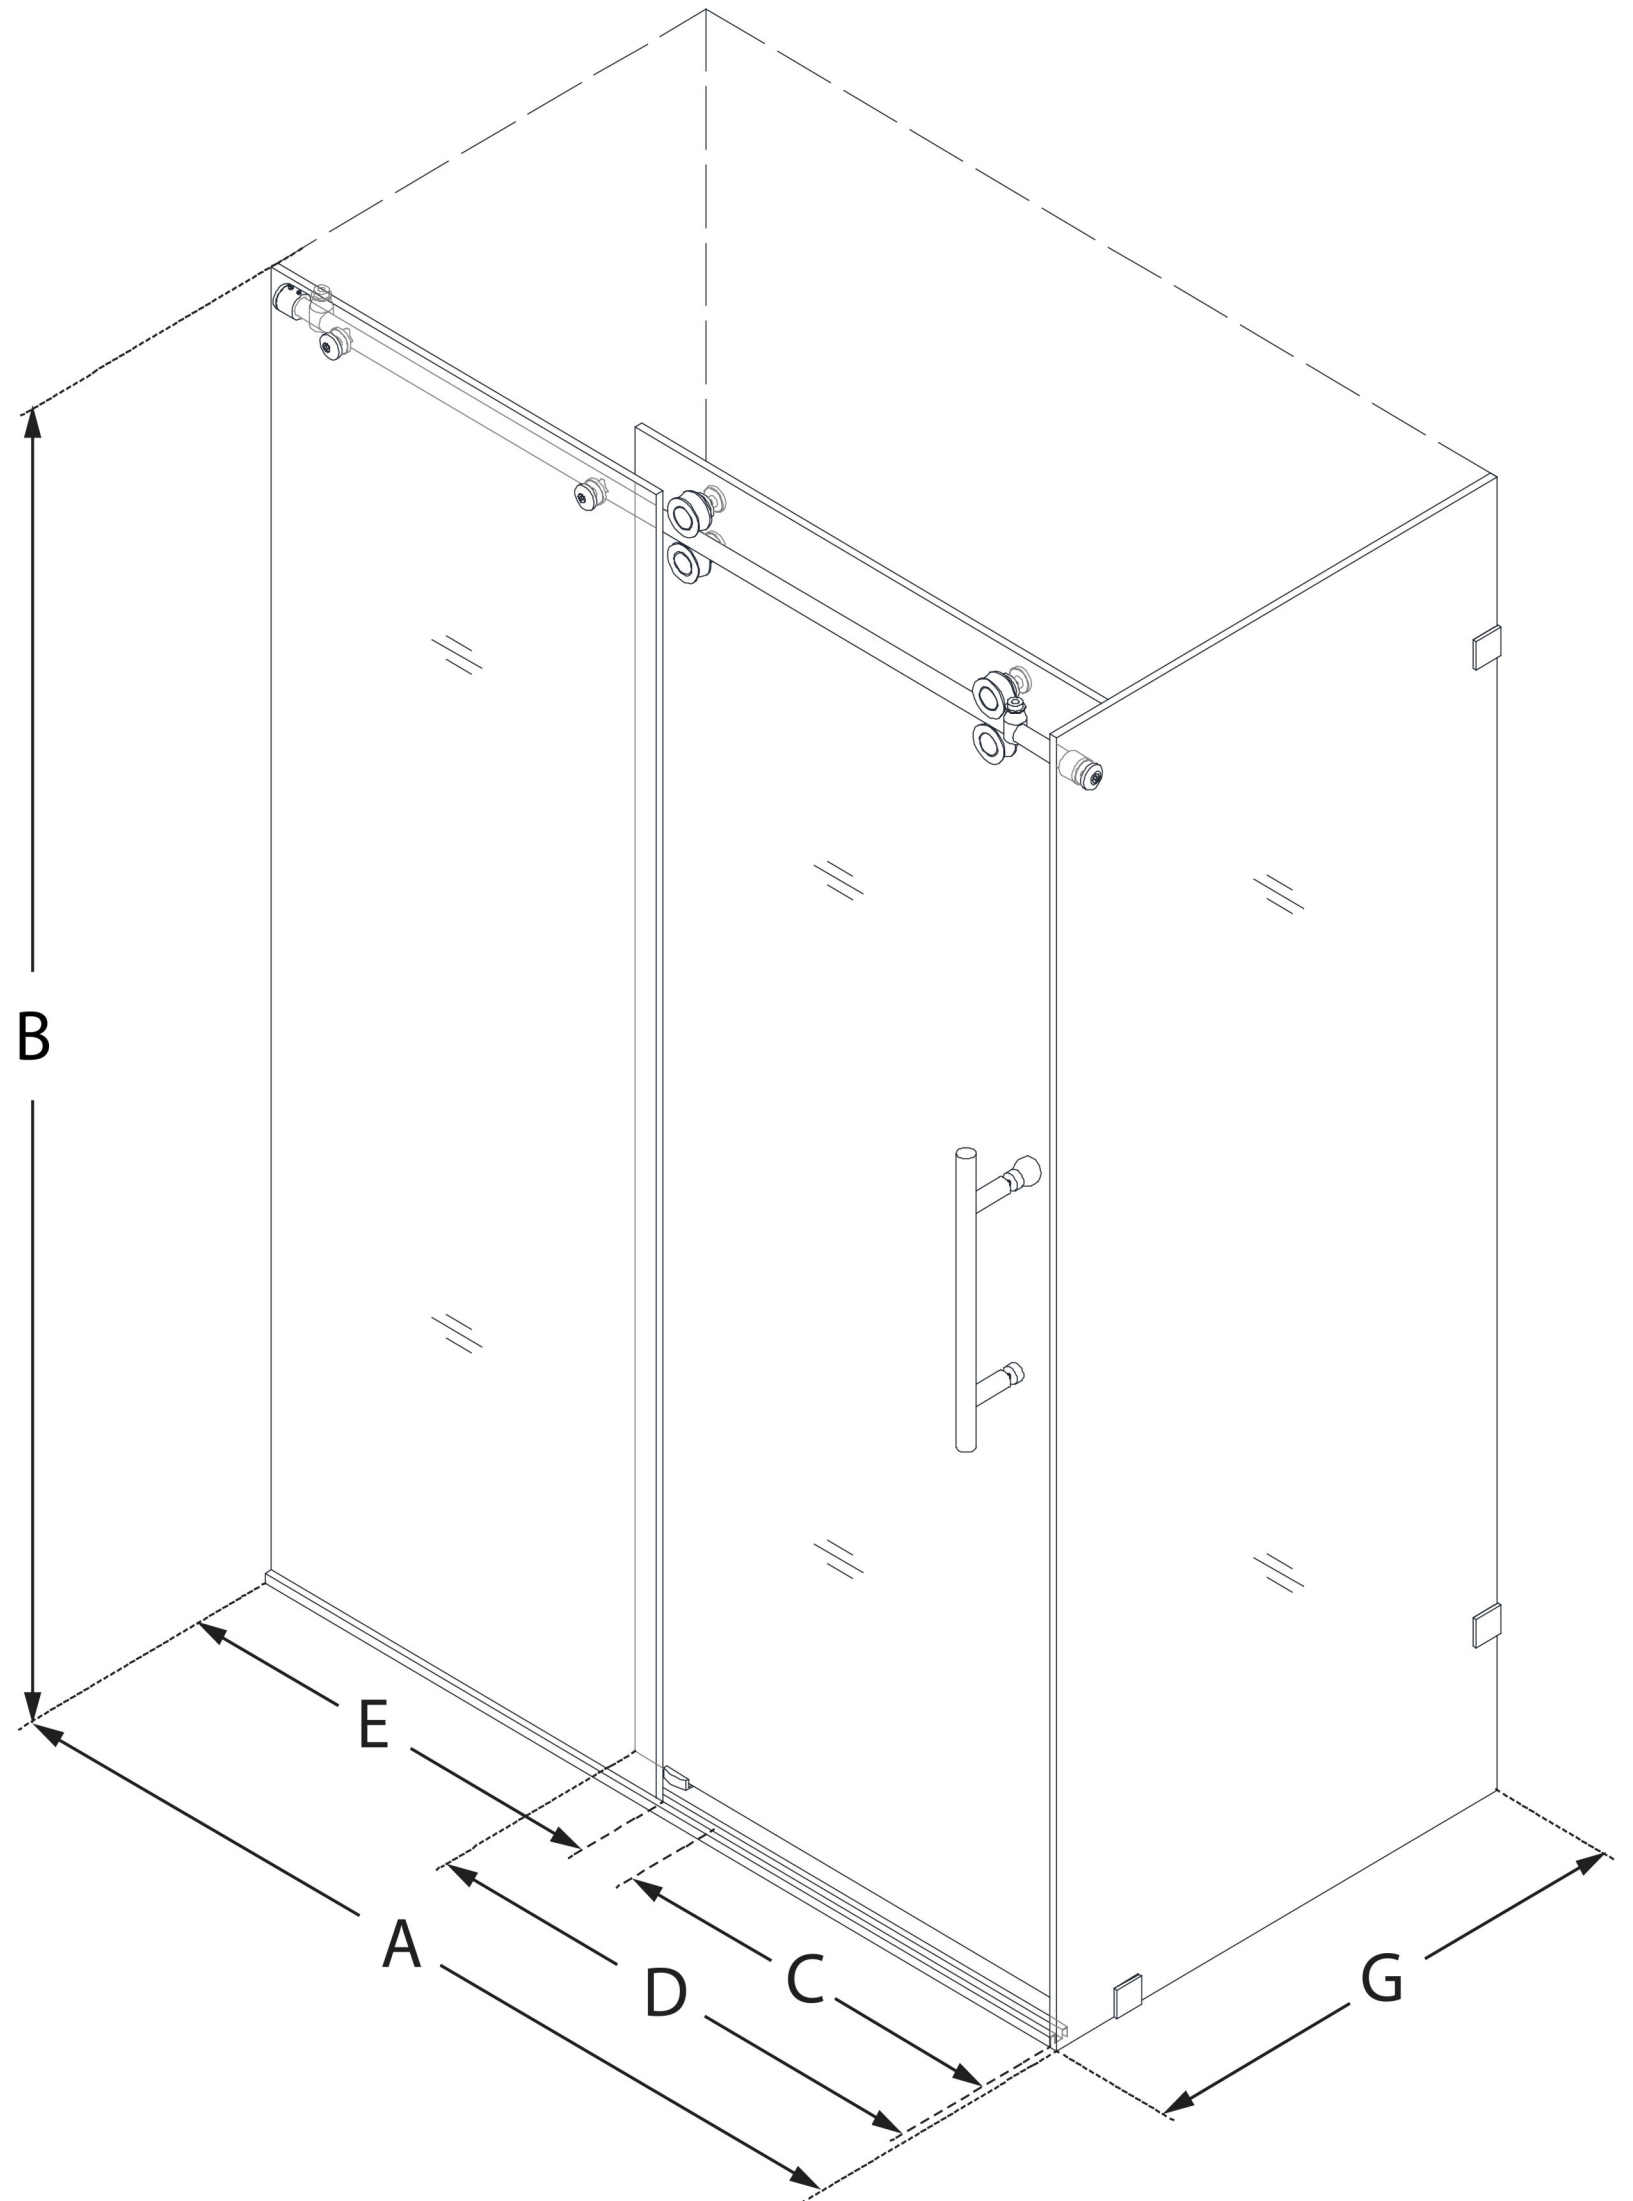

SHEN-60366012

ENIGMA

DreamLine Enigma 36 in. D x 60
1/2 in. W x 79 in. H Fully Frameless
Sliding Shower Enclosure

SLIDING DOOR

CONFIGURATION DIMENSIONS:

A: 56 1/2 - 60 1/2 in.

MODEL WIDTH

B: 79 in.

MODEL HEIGHT

C: 22 1/2 - 26 1/2 in.

ACCESS WIDTH

D: 32 9/16 in.

DOOR WIDTH

E: 29 3/8 in.

INLINE PANEL WIDTH

G: 36 in.

RETURN PANEL WIDTH

DreamLine reserves the right to update or modify the hardware or materials pictured without prior notice for the purpose of product improvement and customer satisfaction.