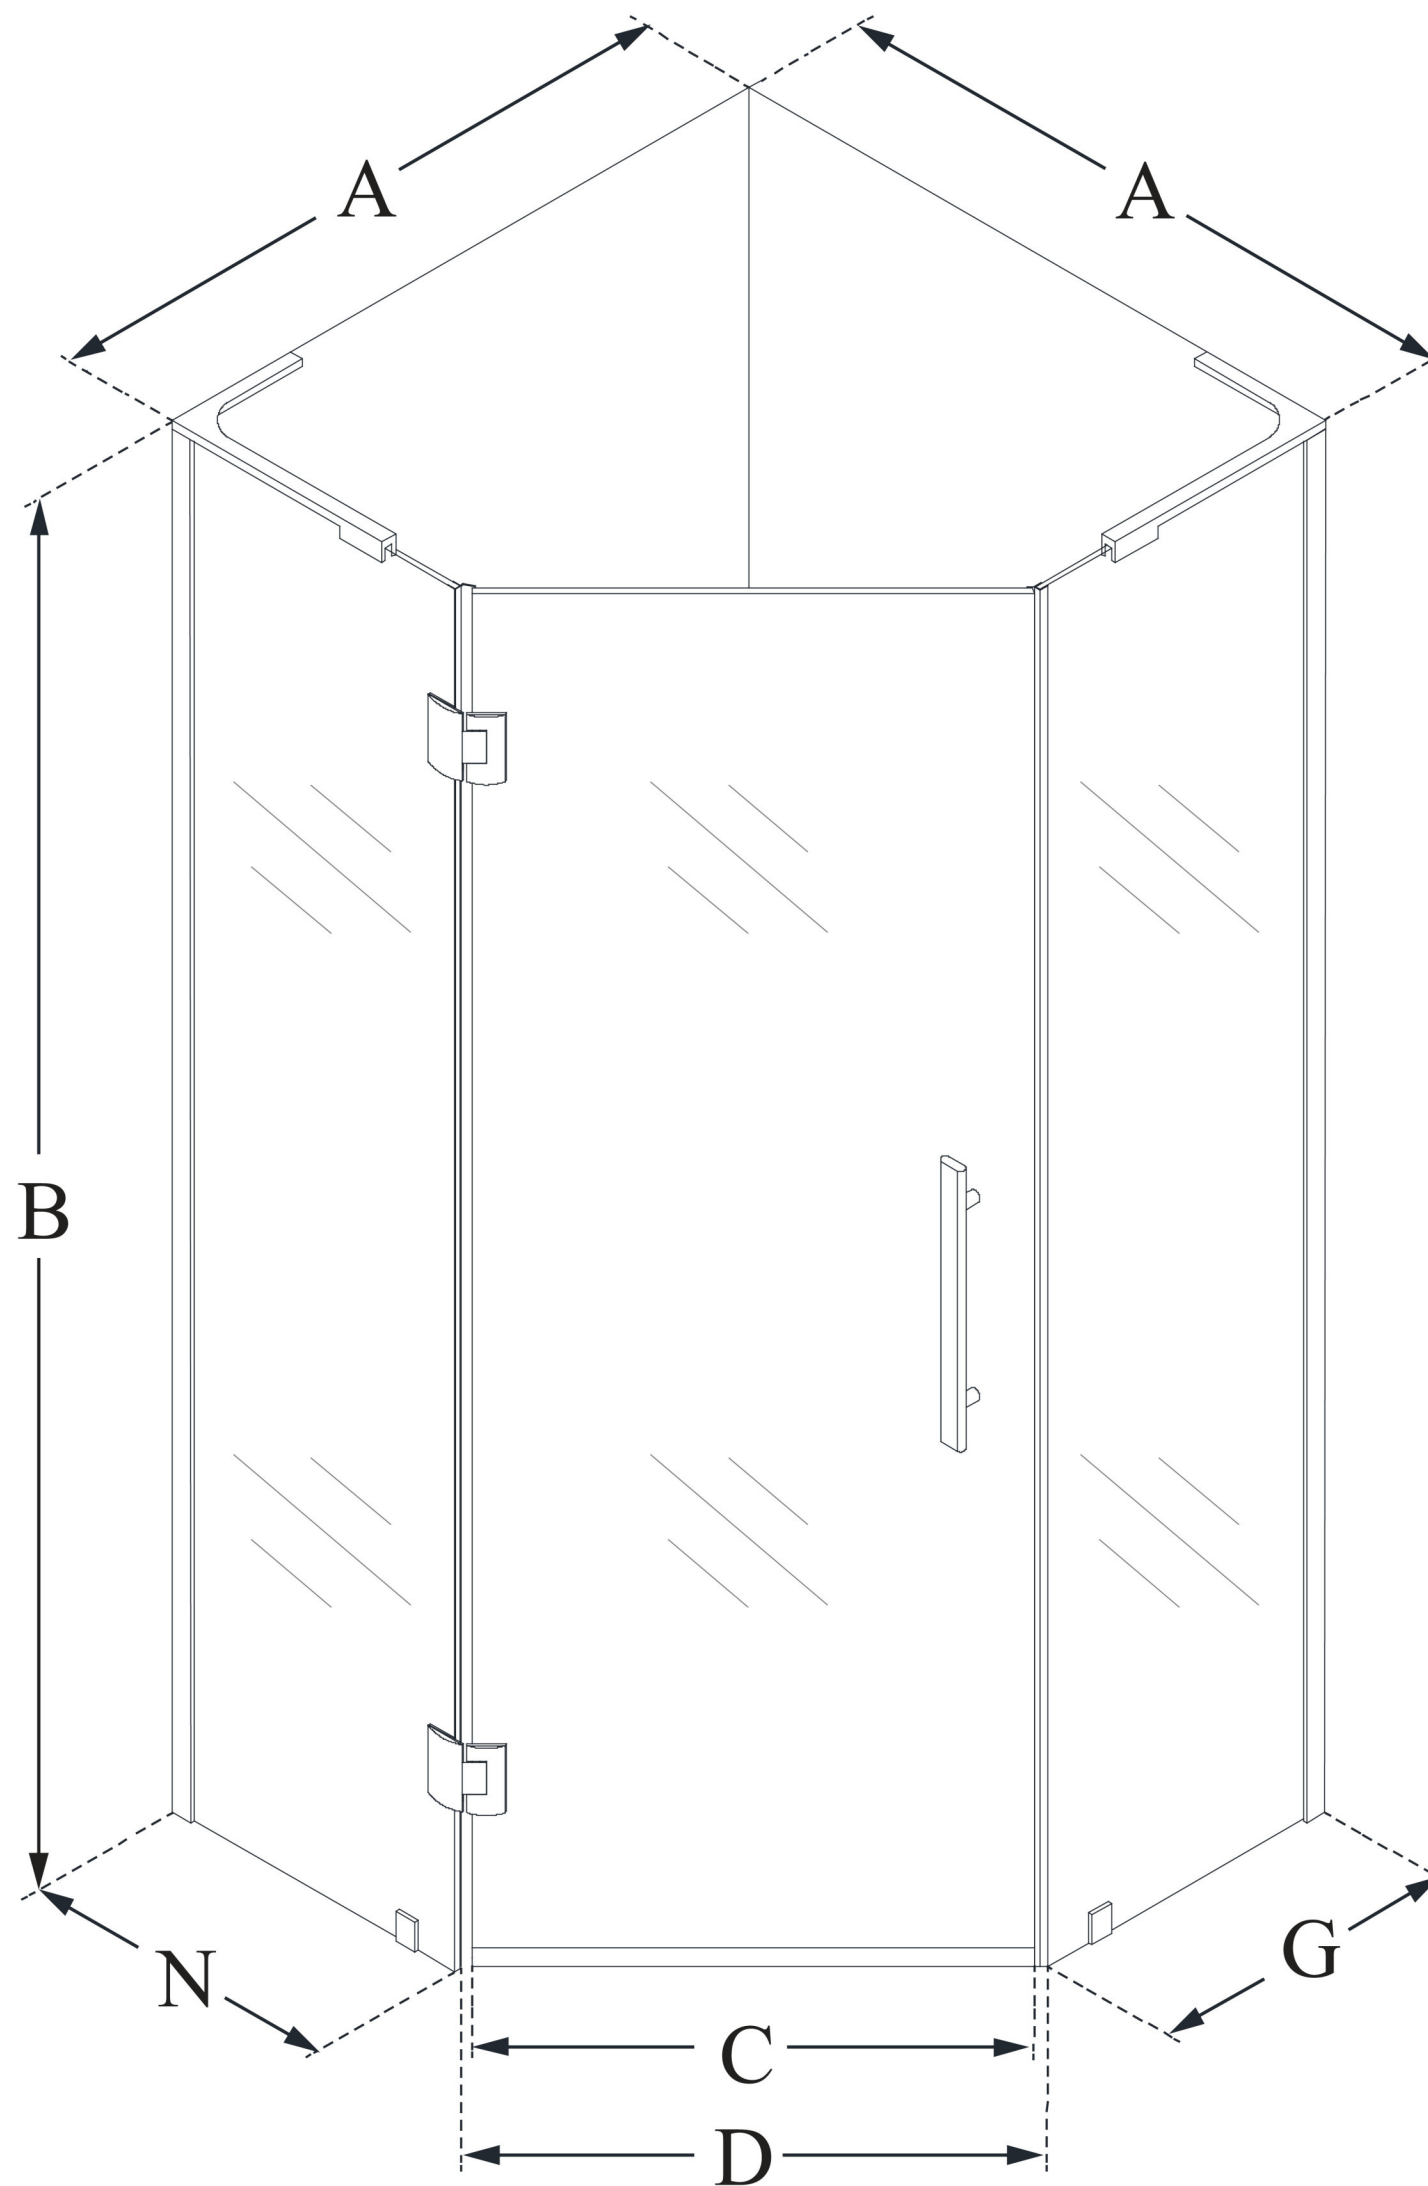

## **PRISM PLUS**

DreamLine Prism Plus 40 in. x  
40 in. x 72 in. Frameless Hinged  
Shower Enclosure

**SWING DOOR**

### **CONFIGURATION DIMENSIONS:**

**A: 40 in.**

MODEL WIDTH

**B: 72 in.**

MODEL HEIGHT

**C: 23 1/8 in.**

ACCESS WIDTH

**D: 23 5/8 in.**

DOOR WIDTH

**A: 40 in.**

MODEL DEPTH

**G: 22 11/16 in.**

SIDE PANEL WIDTH

**N: 22 1/2 in.**

HINGE PANEL WIDTH

DreamLine reserves the right to update or modify the hardware or materials pictured without prior notice for the purpose of product improvement and customer satisfaction.