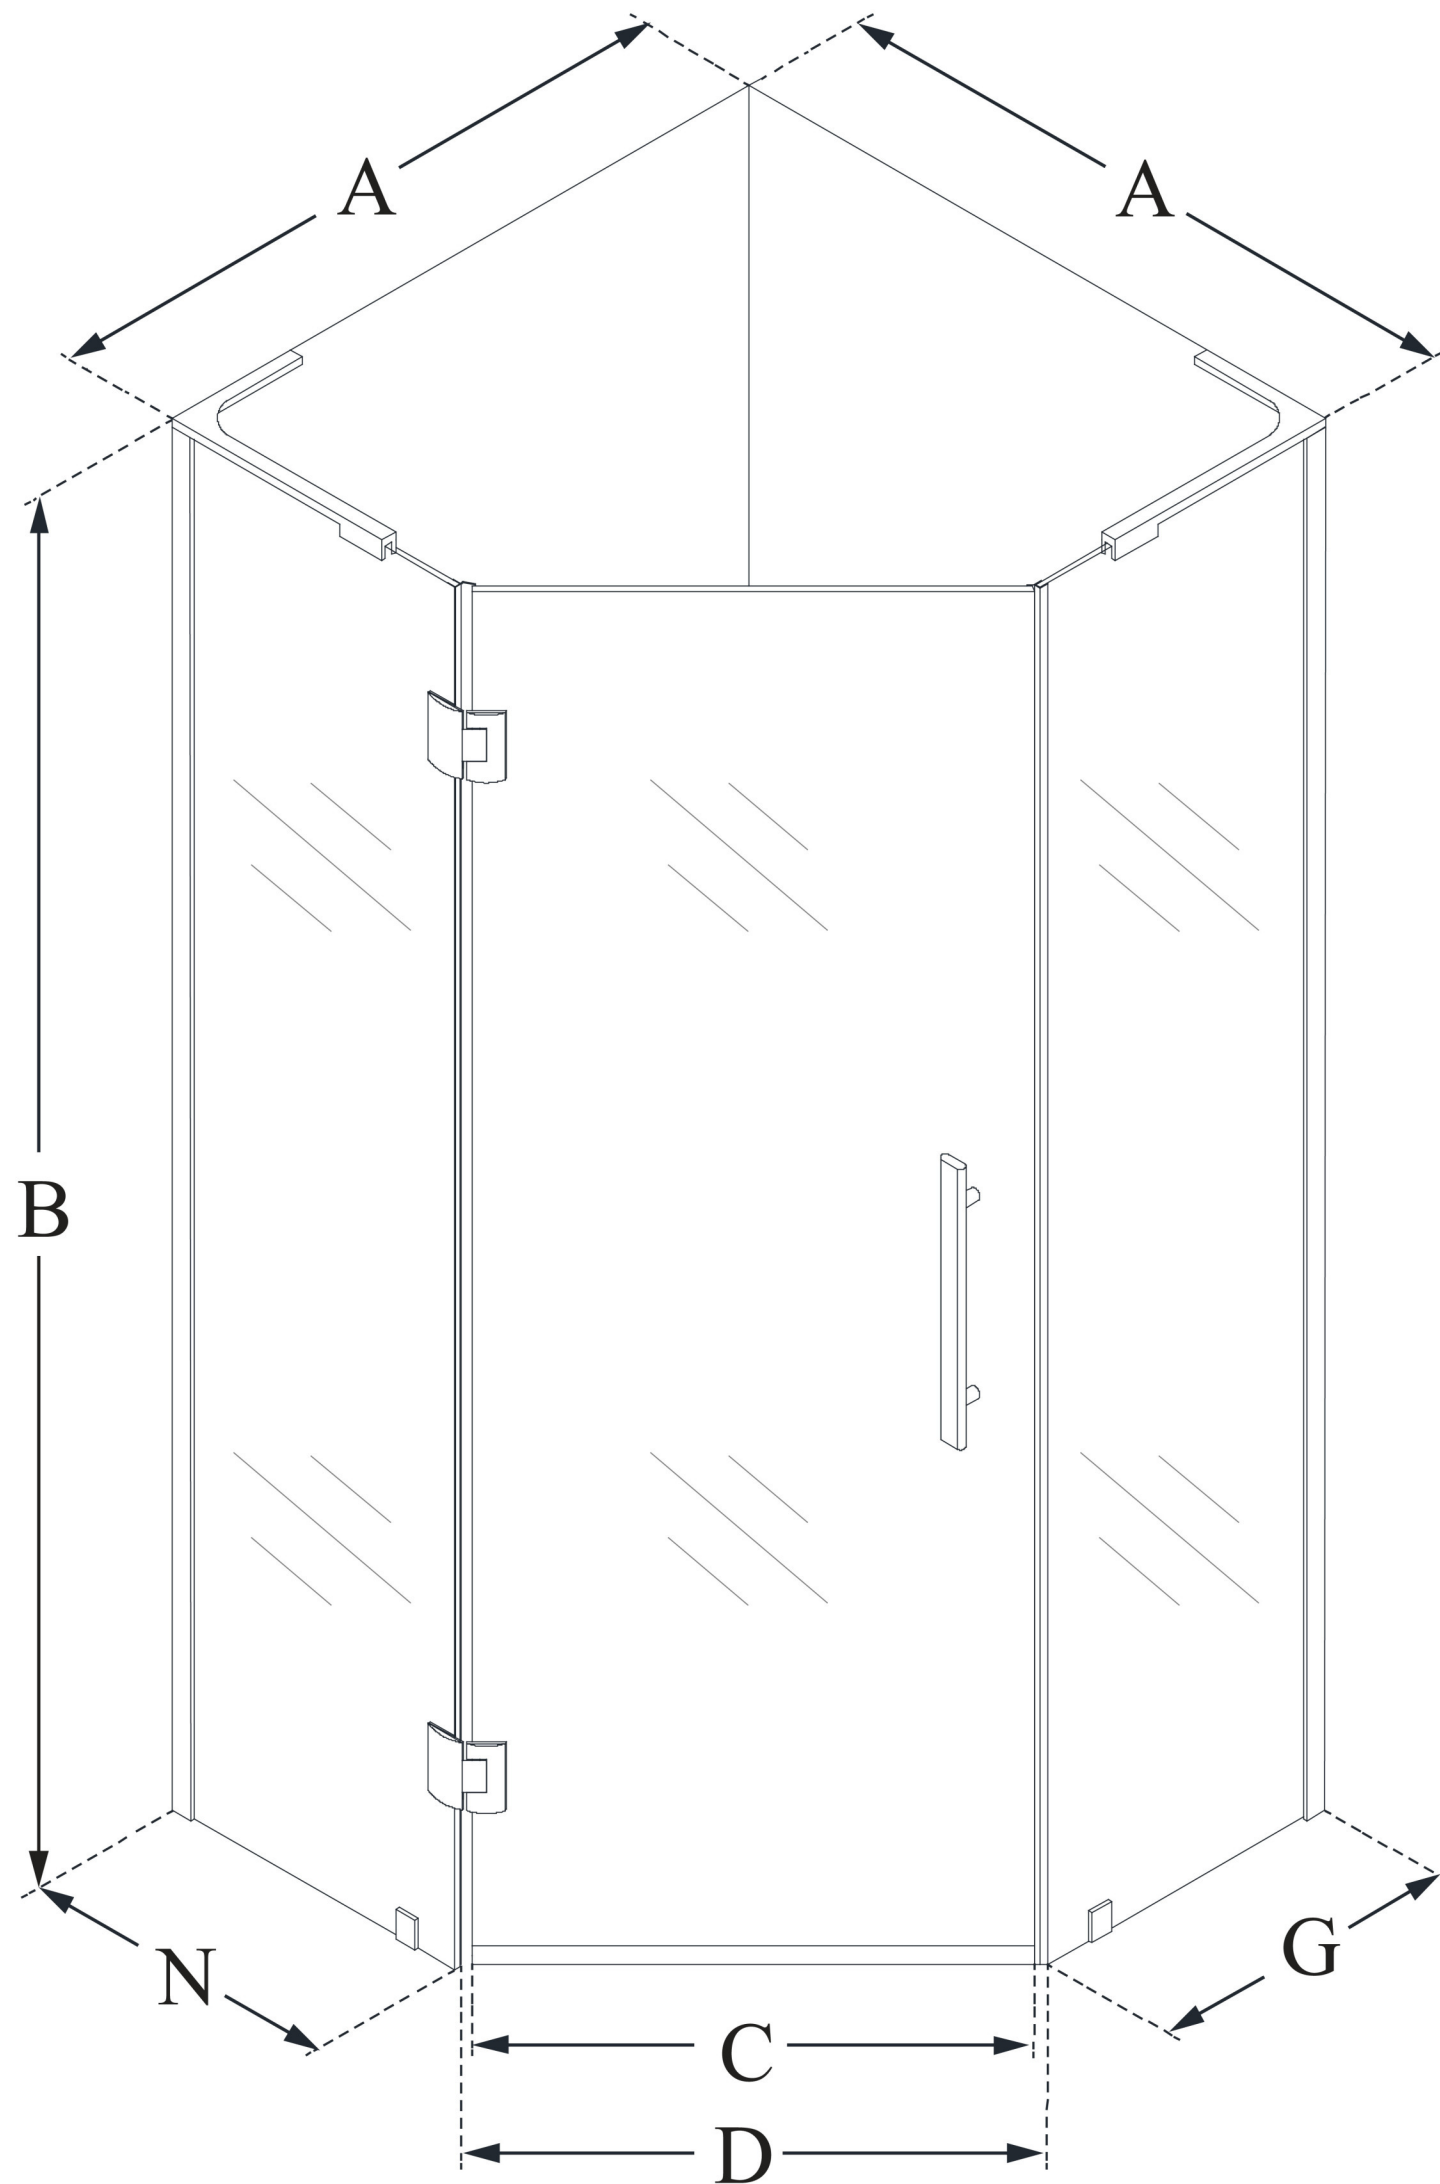

SHEN-2638380

PRISM PLUS

DreamLine Prism Plus 38 in. x 38 in.
x 72 in. Frameless Hinged Shower
Enclosure

SWING DOOR

**CONFIGURATION
DIMENSIONS:**

A: 38 in.

MODEL WIDTH

B: 72 in.

MODEL HEIGHT

C: 23 1/8 in.

ACCESS WIDTH

D: 23 5/8 in.

DOOR WIDTH

A: 38 in.

MODEL DEPTH

G: 20 11/16 in.

SIDE PANEL WIDTH

N: 20 1/2 in.

HINGE PANEL WIDTH

DreamLine reserves the right to update or modify the hardware or materials pictured without prior notice for the purpose of product improvement and customer satisfaction.