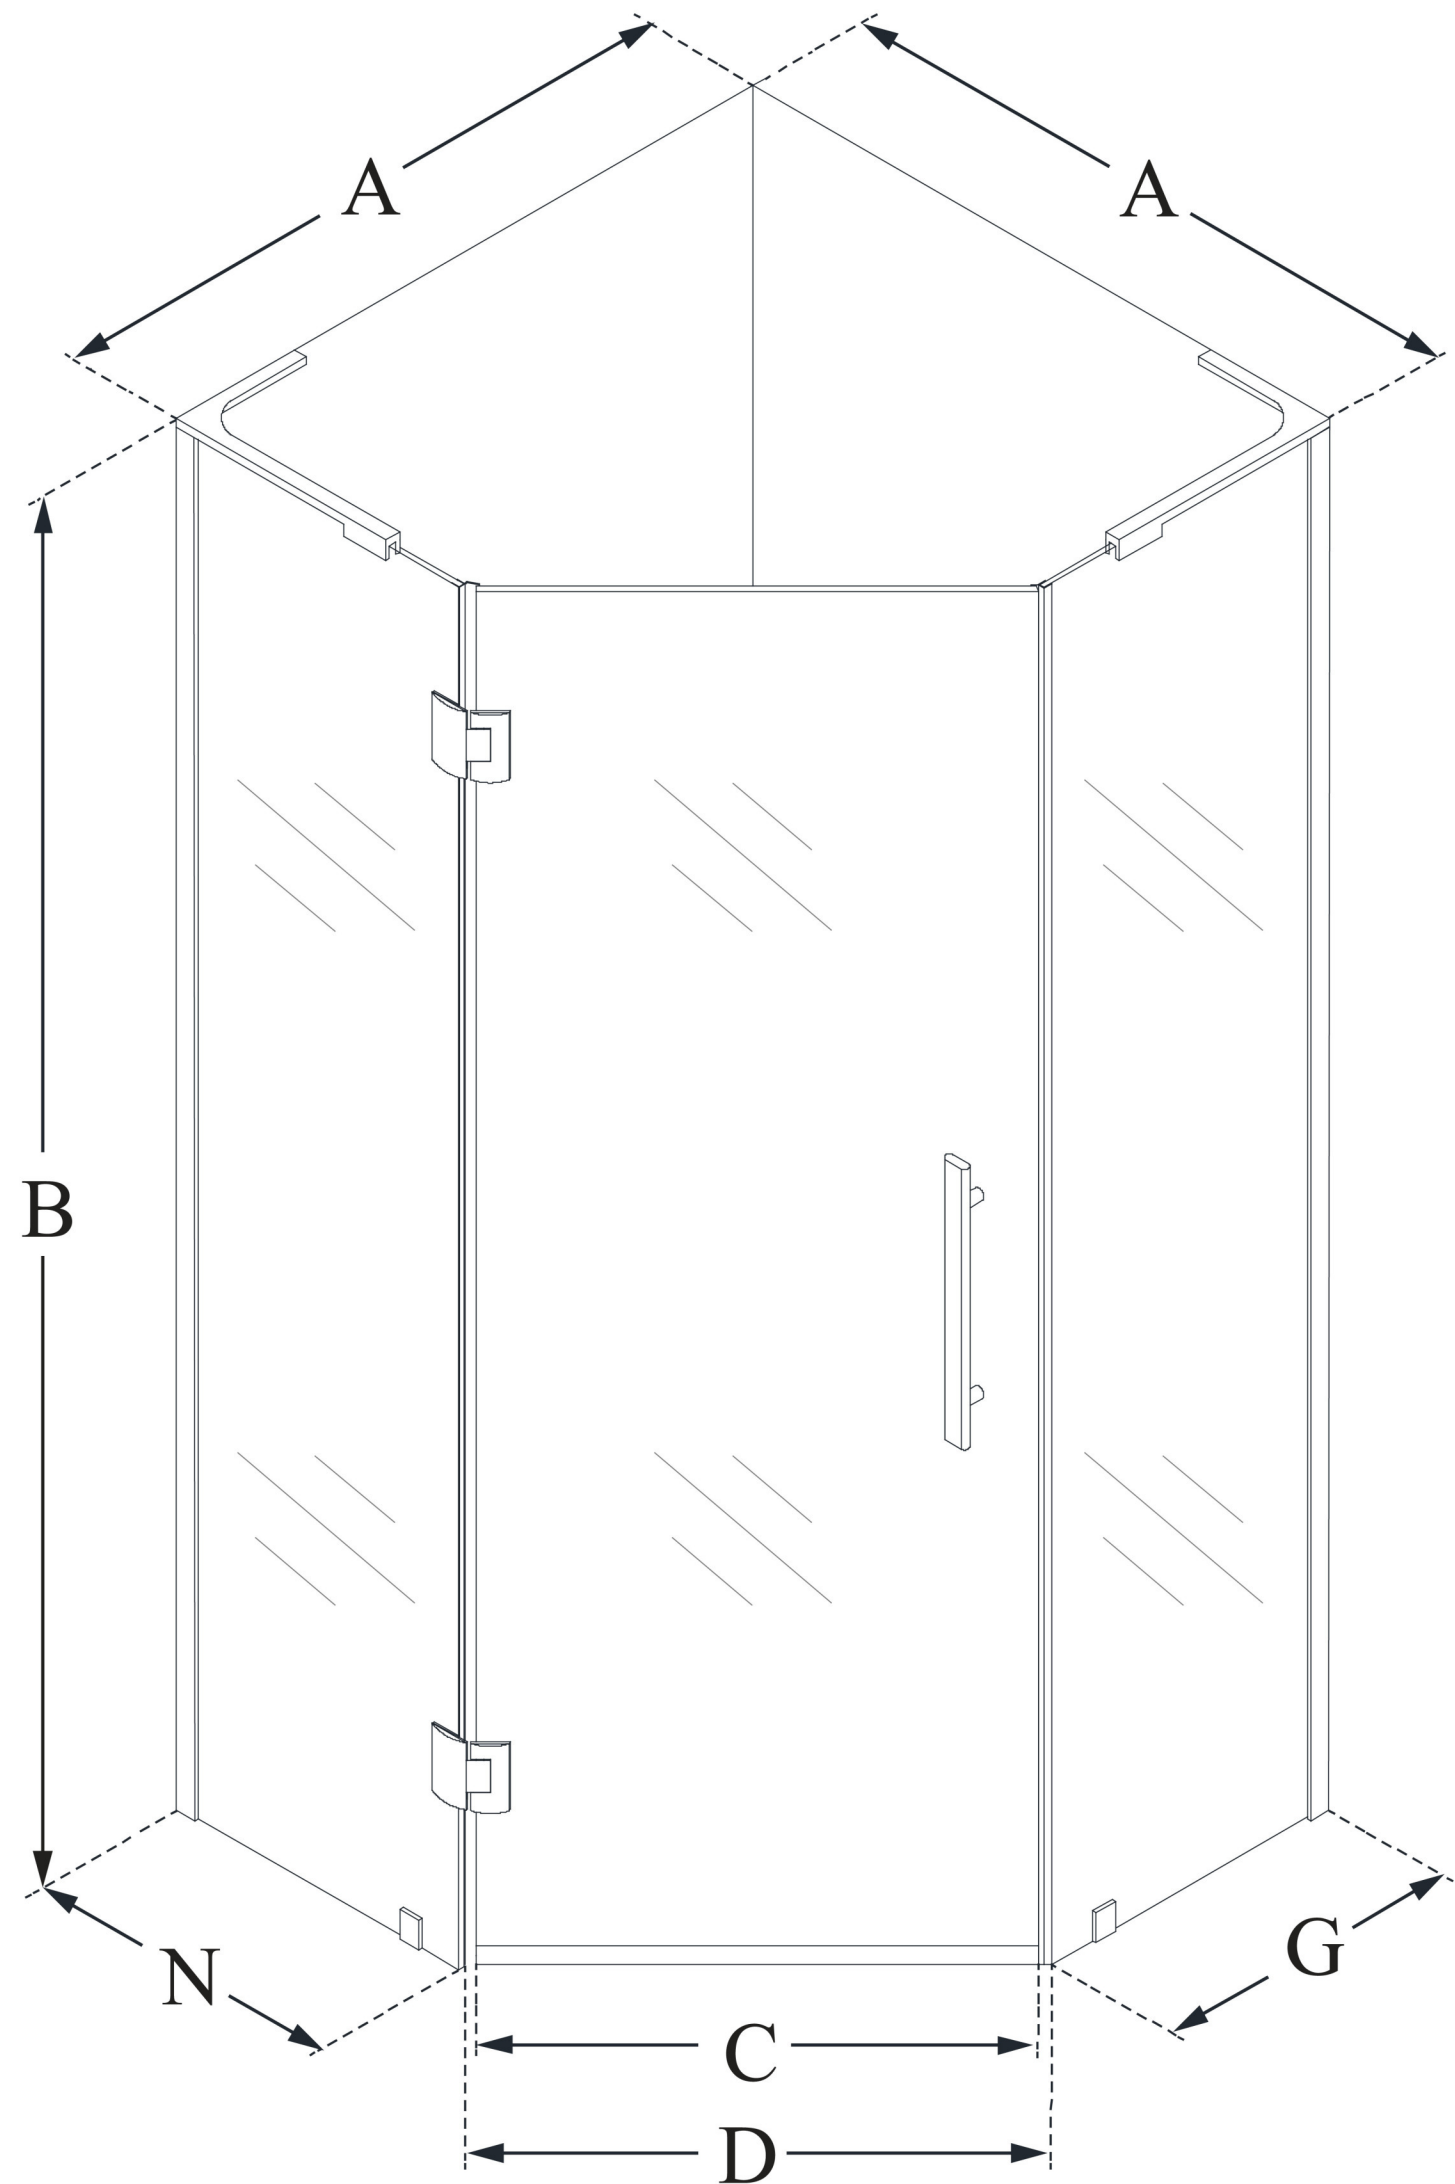

SHEN-2636360

PRISM PLUS

DreamLine Prism Plus 36 in. x 36 in.
x 72 in. Frameless Hinged Shower
Enclosure

SWING DOOR

CONFIGURATION DIMENSIONS:

A: 36 in.

MODEL WIDTH

B: 72 in.

MODEL HEIGHT

C: 23 1/8 in.

ACCESS WIDTH

D: 23 5/8 in.

DOOR WIDTH

A: 36 in.

MODEL DEPTH

G: 18 11/16 in.

SIDE PANEL WIDTH

N: 18 1/2 in.

HINGE PANEL WIDTH

DreamLine reserves the right to update or modify the hardware or materials pictured without prior notice for the purpose of product improvement and customer satisfaction.