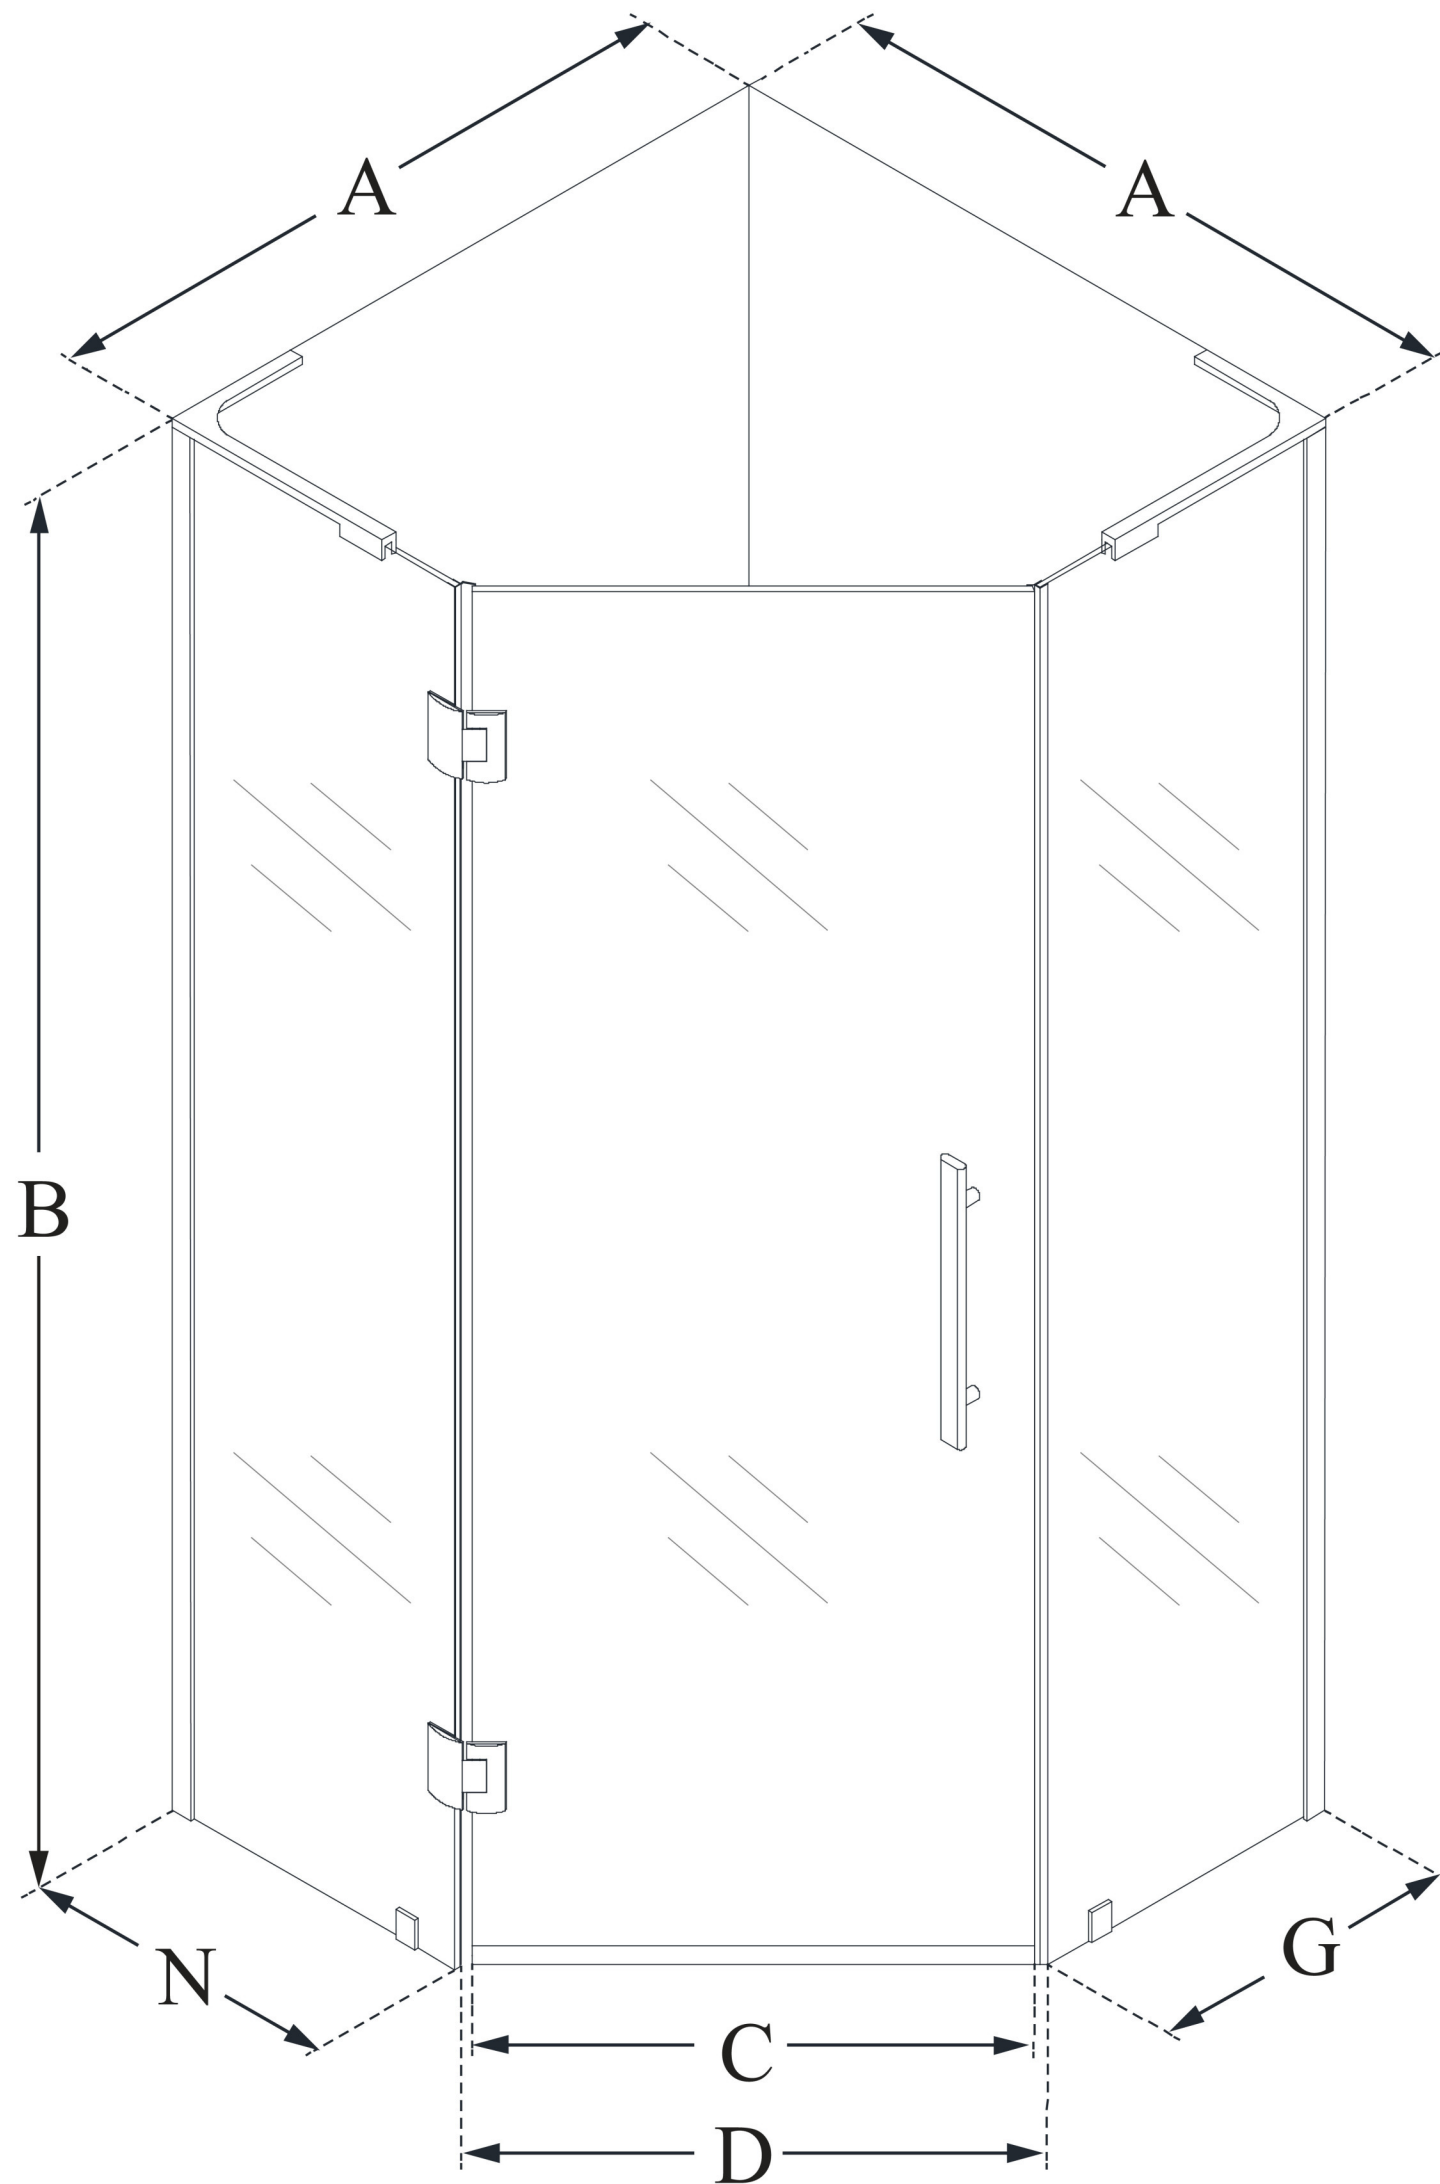

SHEN-2634340

PRISM PLUS

DreamLine Prism Plus 34 in. x 34 in.
x 72 in. Frameless Hinged Shower
Enclosure

SWING DOOR

CONFIGURATION DIMENSIONS:

A: 34 in.

MODEL WIDTH

B: 72 in.

MODEL HEIGHT

C: 23 1/8 in.

ACCESS WIDTH

D: 23 5/8 in.

DOOR WIDTH

A: 34 in.

MODEL DEPTH

G: 16 11/16 in.

SIDE PANEL WIDTH

N: 16 1/2 in.

HINGE PANEL WIDTH

DreamLine reserves the right to update or modify the hardware or materials pictured without prior notice for the purpose of product improvement and customer satisfaction.