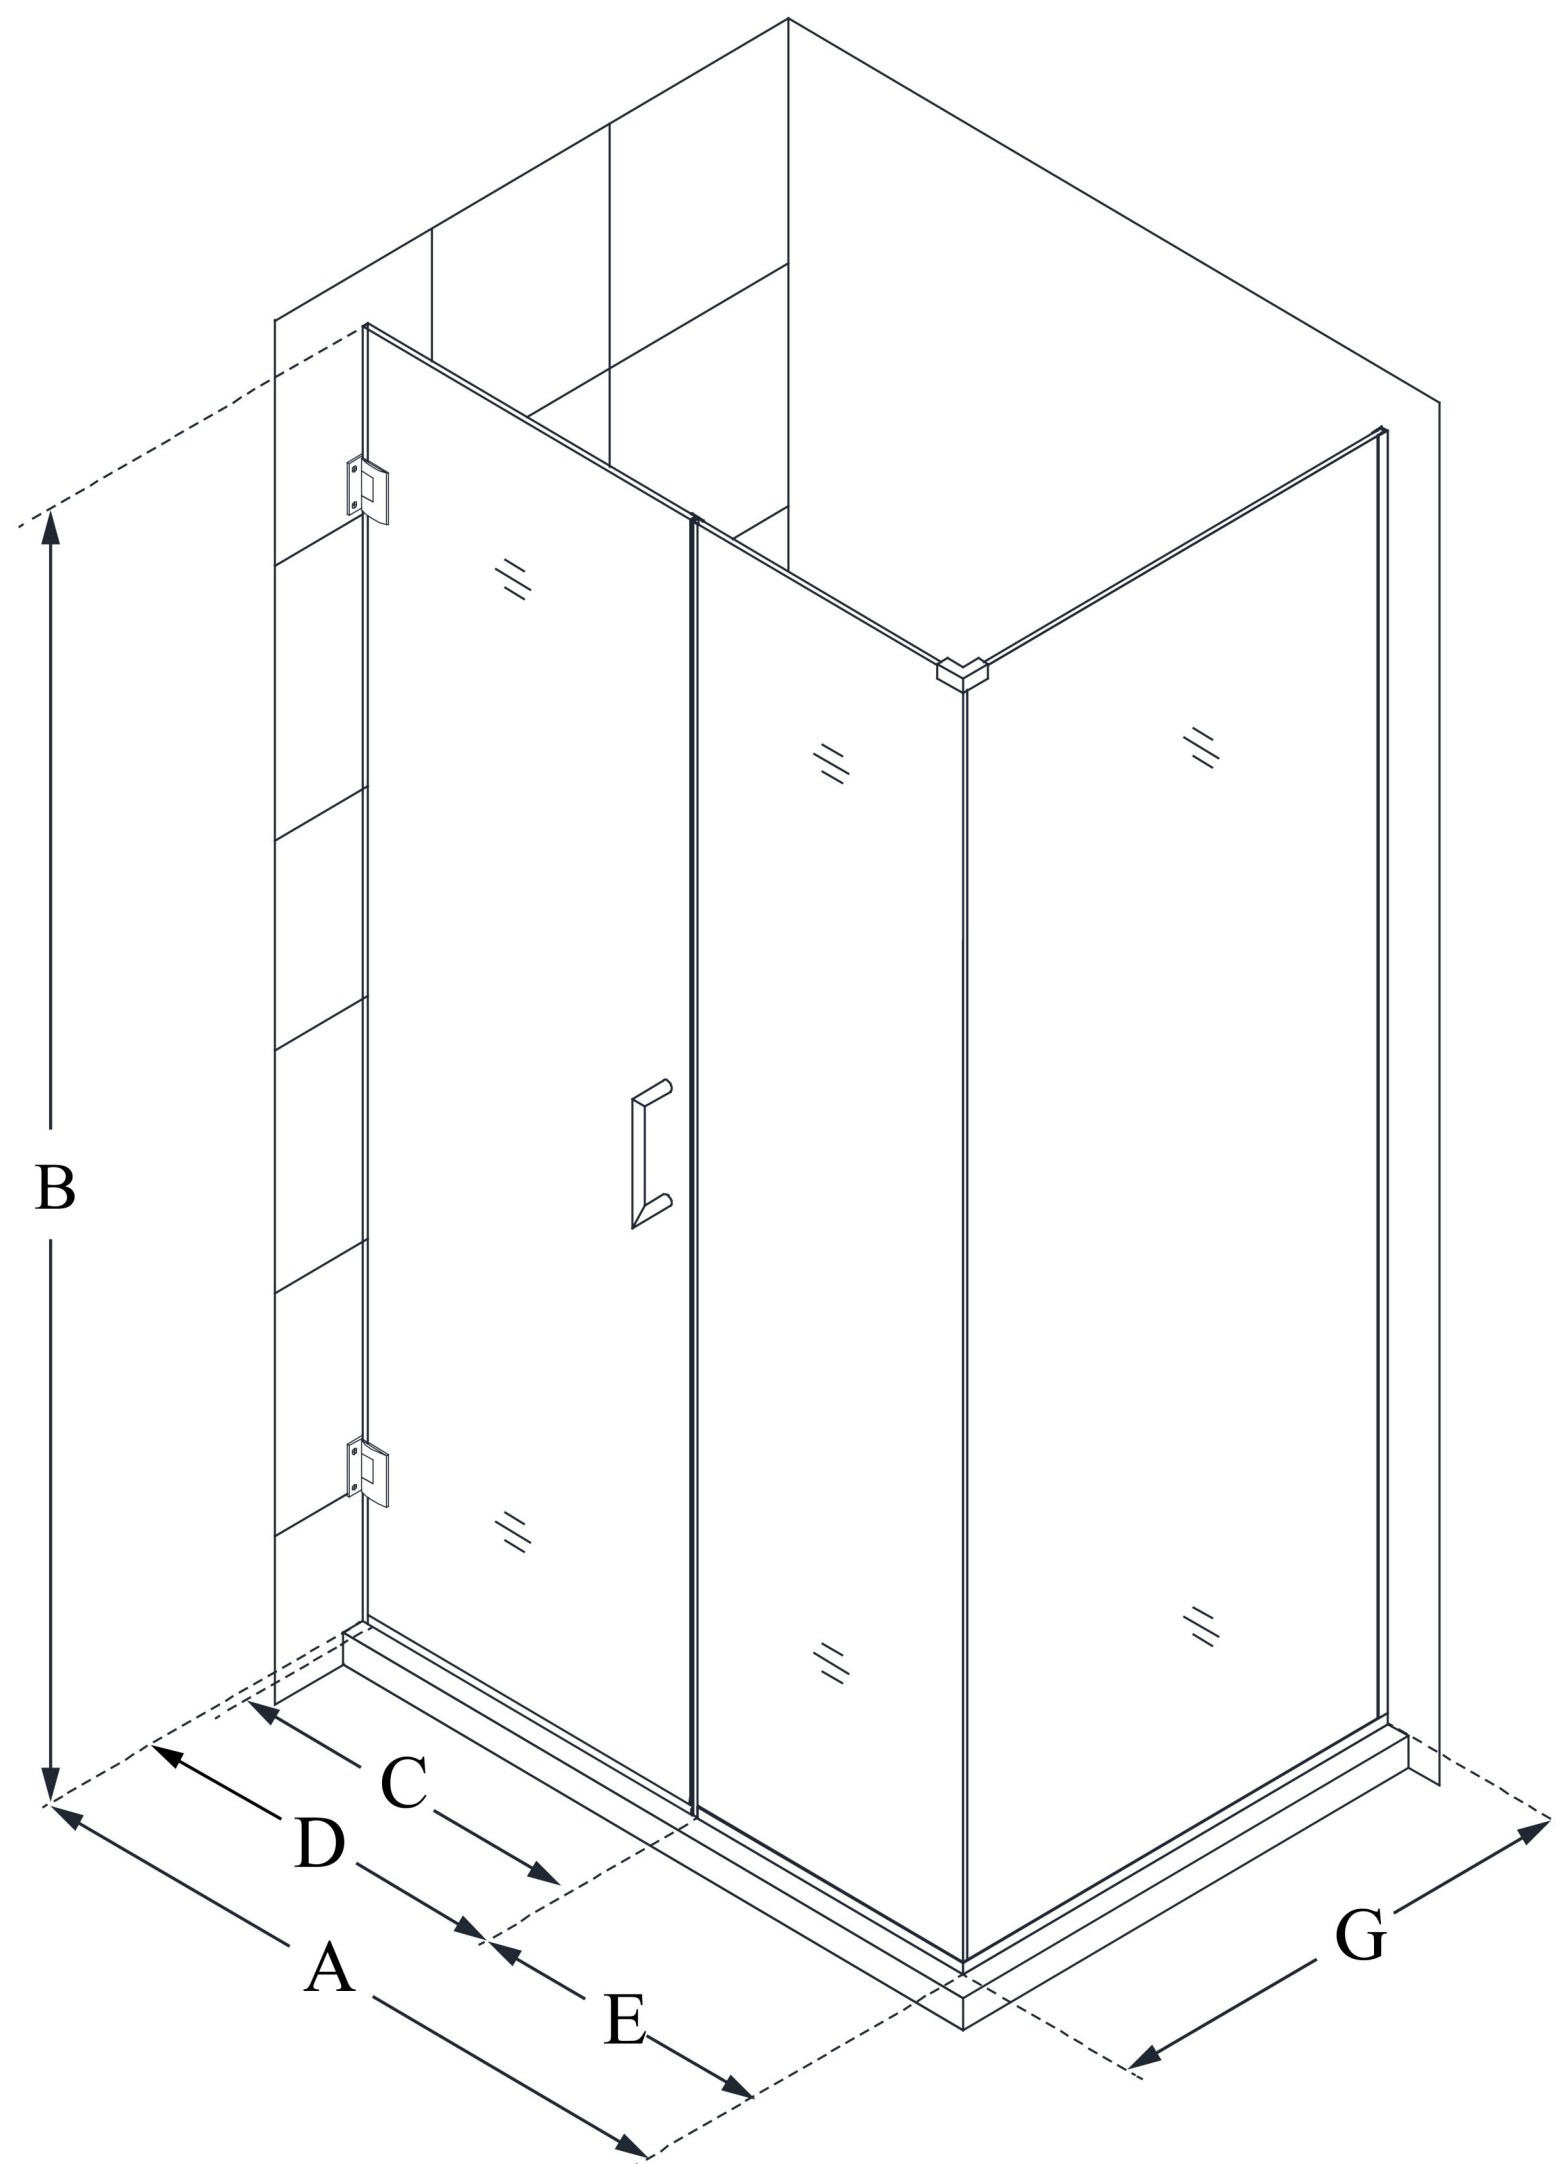

# UNIDOOR PLUS

DreamLine Unidoor Plus 59  
1/2 in. W x 34 3/8 in. D x 72 in.  
H Frameless Hinged Shower  
Enclosure, Clear Glass

**SWING DOOR**

## CONFIGURATION DIMENSIONS:

**A: 59 1/2 in.**

MODEL WIDTH

**B: 72 in.**

MODEL HEIGHT

**C: 28 in.**

ACCESS WIDTH

**D: 29 in.**

DOOR WIDTH

**E: 30 1/2 in.**

INLINE PANEL WIDTH

**G: 34 3/8 in.**

RETURN PANEL WIDTH

DreamLine reserves the right to update or modify the hardware or materials pictured without prior notice for the purpose of product improvement and customer satisfaction.