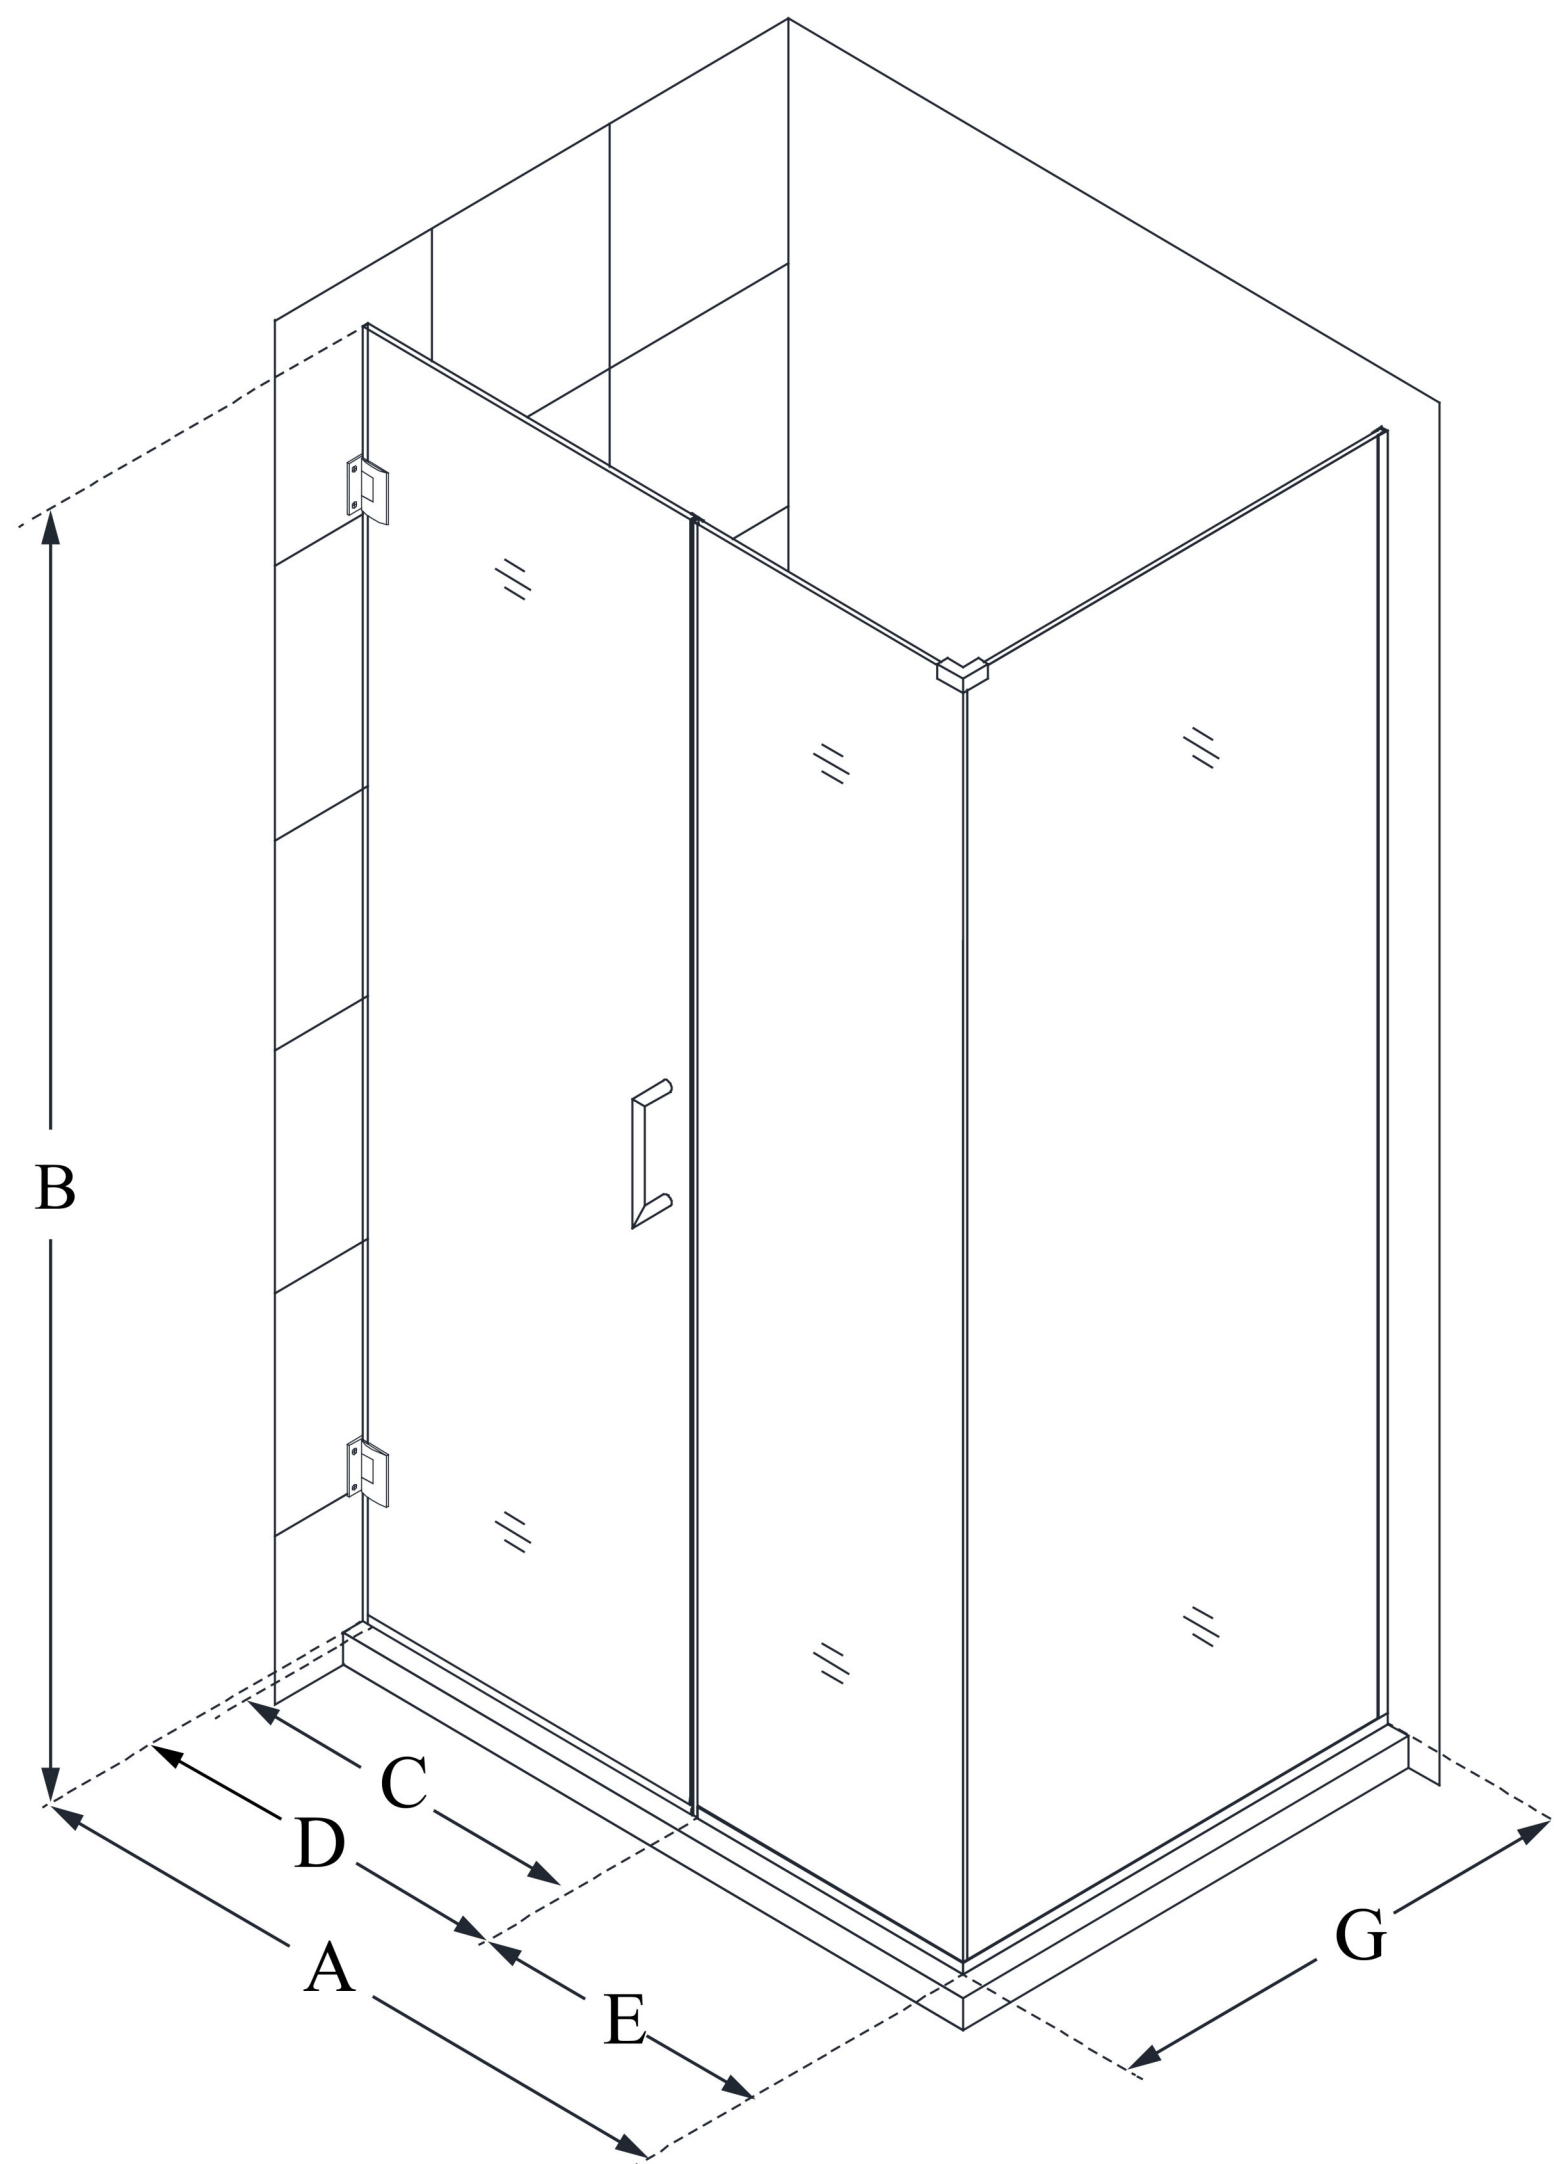

SHEN-24590340

UNIDOOR PLUS

DreamLine Unidoor Plus 59 in. W
x 34 3/8 in. D x 72 in. H Frameless
Hinged Shower Enclosure, Clear
Glass

SWING DOOR

CONFIGURATION DIMENSIONS:

A: 59 in.

MODEL WIDTH

B: 72 in.

MODEL HEIGHT

C: 28 in.

ACCESS WIDTH

D: 29 in.

DOOR WIDTH

E: 30 in.

INLINE PANEL WIDTH

G: 34 3/8 in.

RETURN PANEL WIDTH

DreamLine reserves the right to update or modify the hardware or materials pictured without prior notice for the purpose of product improvement and customer satisfaction.